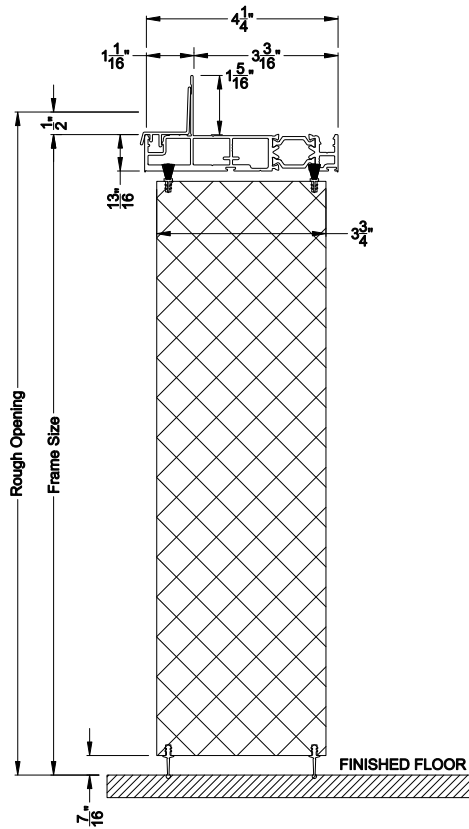

Weather Shield®

VUE Collection™

Inswing Pivot Doors

CROSS SECTION DETAILS

VUE COLLECTION INSWING PIVOT DOOR (4503)
Vertical Sections - Artisan Panel - No Sill

VUE COLLECTION INSWING PIVOT DOOR (4503)
Mull Section - 1/2" Aluminum Mull

VUE COLLECTION INSWING PIVOT DOOR (4503)
Vertical Sections - Artisan Panel - ADA Sill

VUE COLLECTION INSWING PIVOT DOOR (4503)
Horizontal Sections - Artisan Panel

Note: All dimensions are approximate. Weather Shield reserves the right to change specifications without notice.

Weather Shield®

VUE Collection™

Outswing Pivot Doors

CROSS SECTION DETAILS

VUE COLLECTION OUTSWING PIVOT DOOR (4603)
Vertical Sections - Artisan Panel - No Sill

VUE COLLECTION OUTSWING PIVOT DOOR (4603)
Mull Section - 1/2" Aluminum Mull

VUE COLLECTION OUTSWING PIVOT DOOR (4603)
Vertical Sections - Artisan Panel - ADA Sill

VUE COLLECTION OUTSWING PIVOT DOOR (4603)
Horizontal Sections - Artisan Panel

Note: All dimensions are approximate. Weather Shield reserves the right to change specifications without notice.