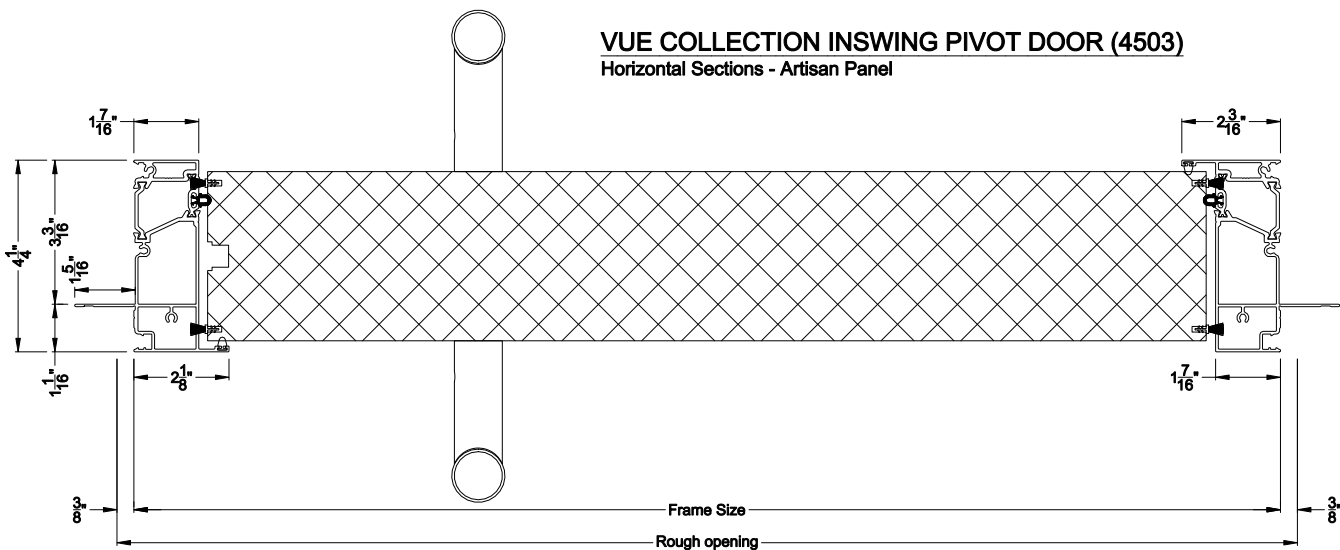

Weather Shield®

VUE Collection™

Inswing Pivot Doors

CROSS SECTION DETAILS

VUE COLLECTION INSWING PIVOT DOOR (4503)
Vertical Sections - Artisan Panel - No Sill

VUE COLLECTION INSWING PIVOT DOOR (4503)
Mull Section - 1/2" Aluminum Mull

VUE COLLECTION INSWING PIVOT DOOR (4503)
Vertical Sections - Artisan Panel - ADA Sill

VUE COLLECTION INSWING PIVOT DOOR (4503)
Horizontal Sections - Artisan Panel

Note: All dimensions are approximate. Weather Shield reserves the right to change specifications without notice.

Weather Shield®

VUE Collection™

Outswing Pivot Doors

CROSS SECTION DETAILS

VUE COLLECTION OUTSWING PIVOT DOOR (4603)
Vertical Sections - Artisan Panel - No Sill

VUE COLLECTION OUTSWING PIVOT DOOR (4603)
Mull Section - 1/2" Aluminum Mull