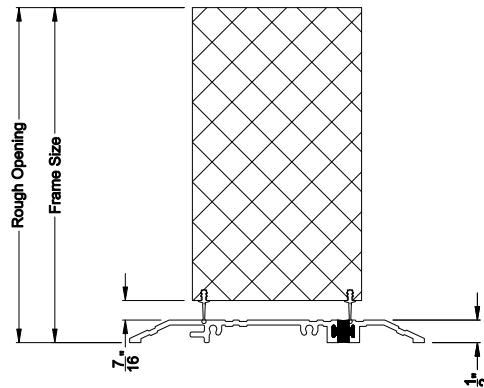

Weather Shield®

VUE Collection™

Outswing Pivot Doors

CROSS SECTION DETAILS

VUE COLLECTION OUTSWING PIVOT DOOR (4603)
Vertical Sections - Artisan Panel - No Sill

VUE COLLECTION OUTSWING PIVOT DOOR (4603)
Mull Section - 1/2" Aluminum Mull

VUE COLLECTION OUTSWING PIVOT DOOR (4603)
Vertical Sections - Artisan Panel - ADA Sill

VUE COLLECTION OUTSWING PIVOT DOOR (4603)
Horizontal Sections - Artisan Panel

Note: All dimensions are approximate. Weather Shield reserves the right to change specifications without notice.