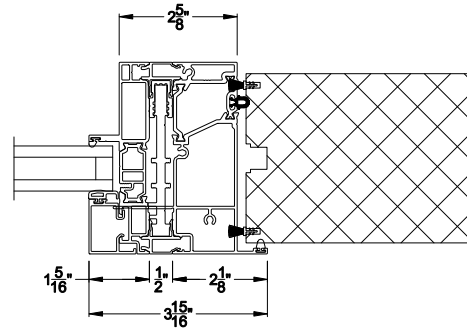

Weather Shield®

VUE Collection™

Inswing Pivot Doors

CROSS SECTION DETAILS

VUE COLLECTION INSWING PIVOT DOOR (4503)
Vertical Sections - Artisan Panel - No Sill

VUE COLLECTION INSWING PIVOT DOOR (4503)
Mull Section - 1/2" Aluminum Mull

VUE COLLECTION INSWING PIVOT DOOR (4503)
Vertical Sections - Artisan Panel - ADA Sill

VUE COLLECTION INSWING PIVOT DOOR (4503)
Horizontal Sections - Artisan Panel

Note: All dimensions are approximate. Weather Shield reserves the right to change specifications without notice.