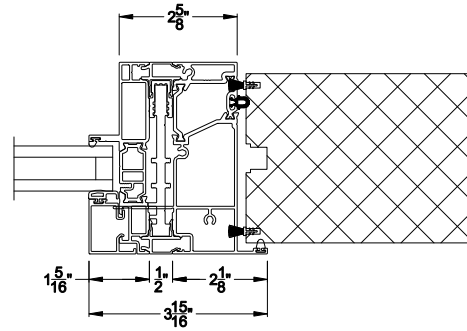

VUE COLLECTION INSWING PIVOT DOOR (4503)
Vertical Sections - Artisan Panel - ADA Sill

VUE COLLECTION INSWING PIVOT DOOR (4503)
Horizontal Sections - Artisan Panel

Note: All dimensions are approximate. Weather Shield reserves the right to change specifications without notice.

Weather Shield®

VUE Collection™

Outswing Pivot Doors

CROSS SECTION DETAILS

VUE COLLECTION OUTSWING PIVOT DOOR (4603)
Vertical Sections - Artisan Panel - No Sill

VUE COLLECTION OUTSWING PIVOT DOOR (4603)
Mull Section - 1/2" Aluminum Mull

VUE COLLECTION OUTSWING PIVOT DOOR (4603)
Vertical Sections - Artisan Panel - ADA Sill

VUE COLLECTION OUTSWING PIVOT DOOR (4603)
Horizontal Sections - Artisan Panel

Note: All dimensions are approximate. Weather Shield reserves the right to change specifications without notice.