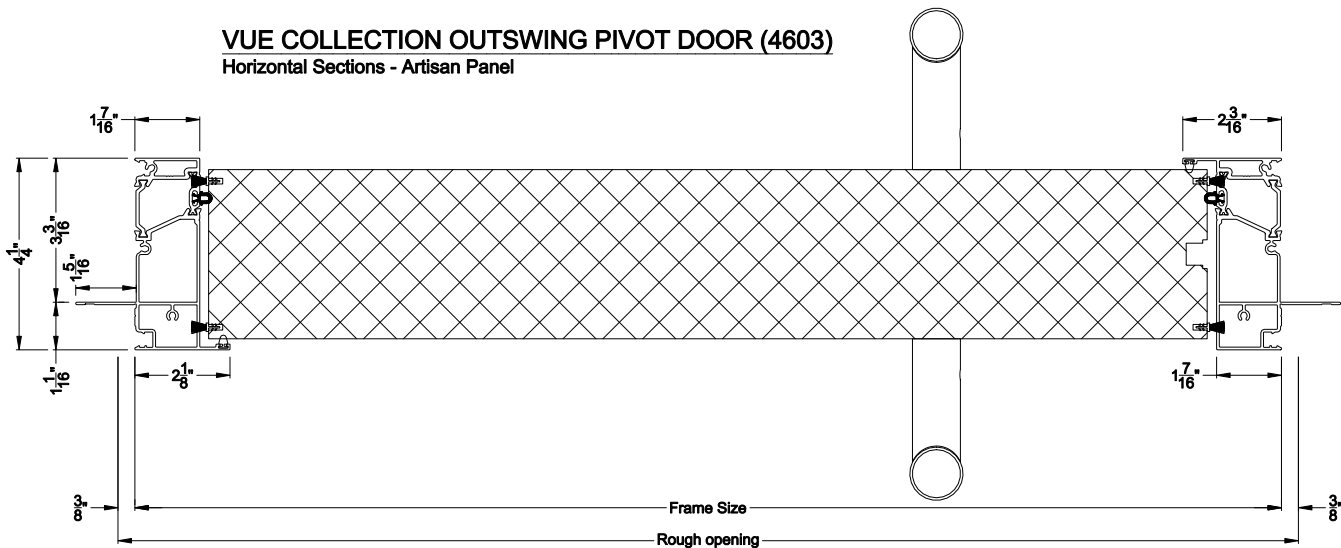

Weather Shield®

VUE Collection™

Outswing Pivot Doors

CROSS SECTION DETAILS

VUE COLLECTION OUTSWING PIVOT DOOR (4603)
Vertical Sections - Artisan Panel - No Sill

VUE COLLECTION OUTSWING PIVOT DOOR (4603)
Mull Section - 1/2" Aluminum Mull

VUE COLLECTION OUTSWING PIVOT DOOR (4603)
Vertical Sections - Artisan Panel - ADA Sill

VUE COLLECTION OUTSWING PIVOT DOOR (4603)
Horizontal Sections - Artisan Panel

Note: All dimensions are approximate. Weather Shield reserves the right to change specifications without notice.