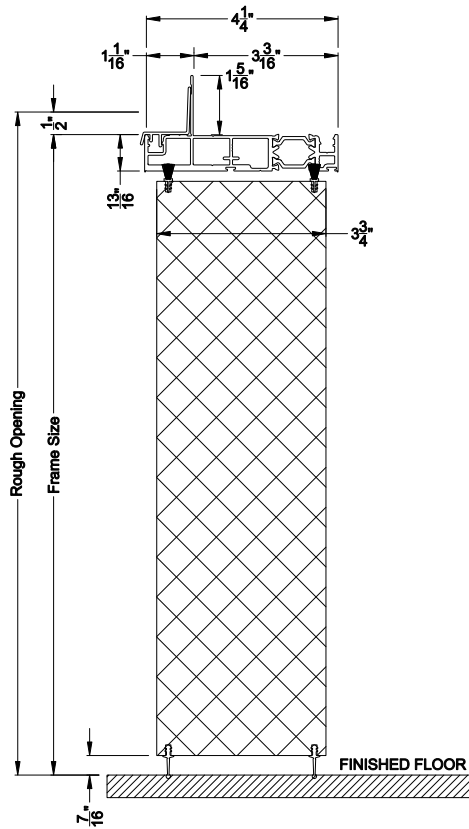

VUE COLLECTION INSWING PIVOT DOOR (4503)
Vertical Sections - Artisan Panel - ADA Sill

VUE COLLECTION INSWING PIVOT DOOR (4503)
Horizontal Sections - Artisan Panel

Note: All dimensions are approximate. Weather Shield reserves the right to change specifications without notice.

Weather Shield®

VUE Collection™

Outswing Pivot Doors

CROSS SECTION DETAILS

VUE COLLECTION OUTSWING PIVOT DOOR (4603)
Vertical Sections - Artisan Panel - No Sill

VUE COLLECTION OUTSWING PIVOT DOOR (4603)
Mull Section - 1/2" Aluminum Mull

VUE COLLECTION OUTSWING PIVOT DOOR (4603)
Vertical Sections - Artisan Panel - ADA Sill

VUE COLLECTION OUTSWING PIVOT DOOR (4603)
Horizontal Sections - Artisan Panel

Note: All dimensions are approximate. Weather Shield reserves the right to change specifications without notice.