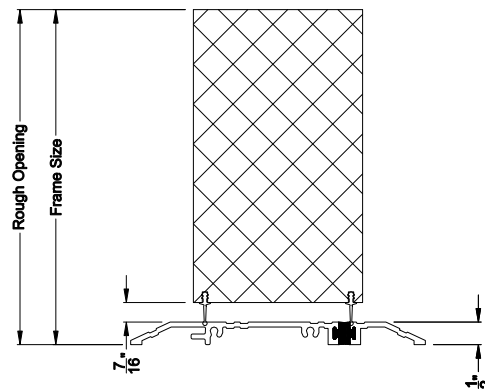

Weather Shield®

VUE Collection™

Inswing Pivot Doors

CROSS SECTION DETAILS

VUE COLLECTION INSWING PIVOT DOOR (4503)
Vertical Sections - Artisan Panel - No Sill

VUE COLLECTION INSWING PIVOT DOOR (4503)
Mull Section - 1/2" Aluminum Mull

VUE COLLECTION INSWING PIVOT DOOR (4503)
Vertical Sections - Artisan Panel - ADA Sill

VUE COLLECTION INSWING PIVOT DOOR (4503)
Horizontal Sections - Artisan Panel

Note: All dimensions are approximate. Weather Shield reserves the right to change specifications without notice.

Weather Shield®

VUE Collection™

Outswing Pivot Doors

CROSS SECTION DETAILS

VUE COLLECTION OUTSWING PIVOT DOOR (4603)
Vertical Sections - Artisan Panel - No Sill

VUE COLLECTION OUTSWING PIVOT DOOR (4603)
Mull Section - 1/2" Aluminum Mull