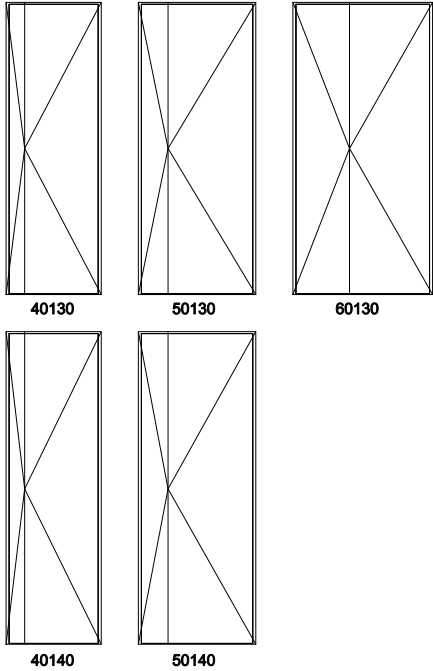

### Inswing Pivot Door (4502) / Outswing Pivot Door (4602) - No Sill - Artisan Panel

Jamb Dimension	4'-3 9/32"	5'-3 9/32"	6'-3 9/32"	7'-3 9/32"	8'-3 9/32"
Rough Opening	4'-4 1/32"	5'-4 1/32"	6'-4 1/32"	7'-4 1/32"	8'-4 1/32"
Soft Metric R.O. (mm)	1322	1626	1931	2236	2541

Left pivot shown  
Right pivot available

Inswing Pivot Door (4502) / Outswing Pivot Door (4602) - No Sill - Artisan Panel

Jamb Dimension	4'-3 9/32"	5'-3 9/32"	6'-3 9/32"
Rough Opening	4'-4 1/32"	5'-4 1/32"	6'-4 1/32"
Soft Metric R.O. (mm)	1322	1626	1931

Left pivot shown  
Right pivot available

13'-1 15/32"  
13'-1 31/32"  
4012

14'-1 15/32"  
14'-1 31/32"  
4317

Left pivot shown  
Right pivot available

13'-1 31/32"	4025
13'-2 15/32"	
14'-1 31/32"	4330
14'-2 15/32"	