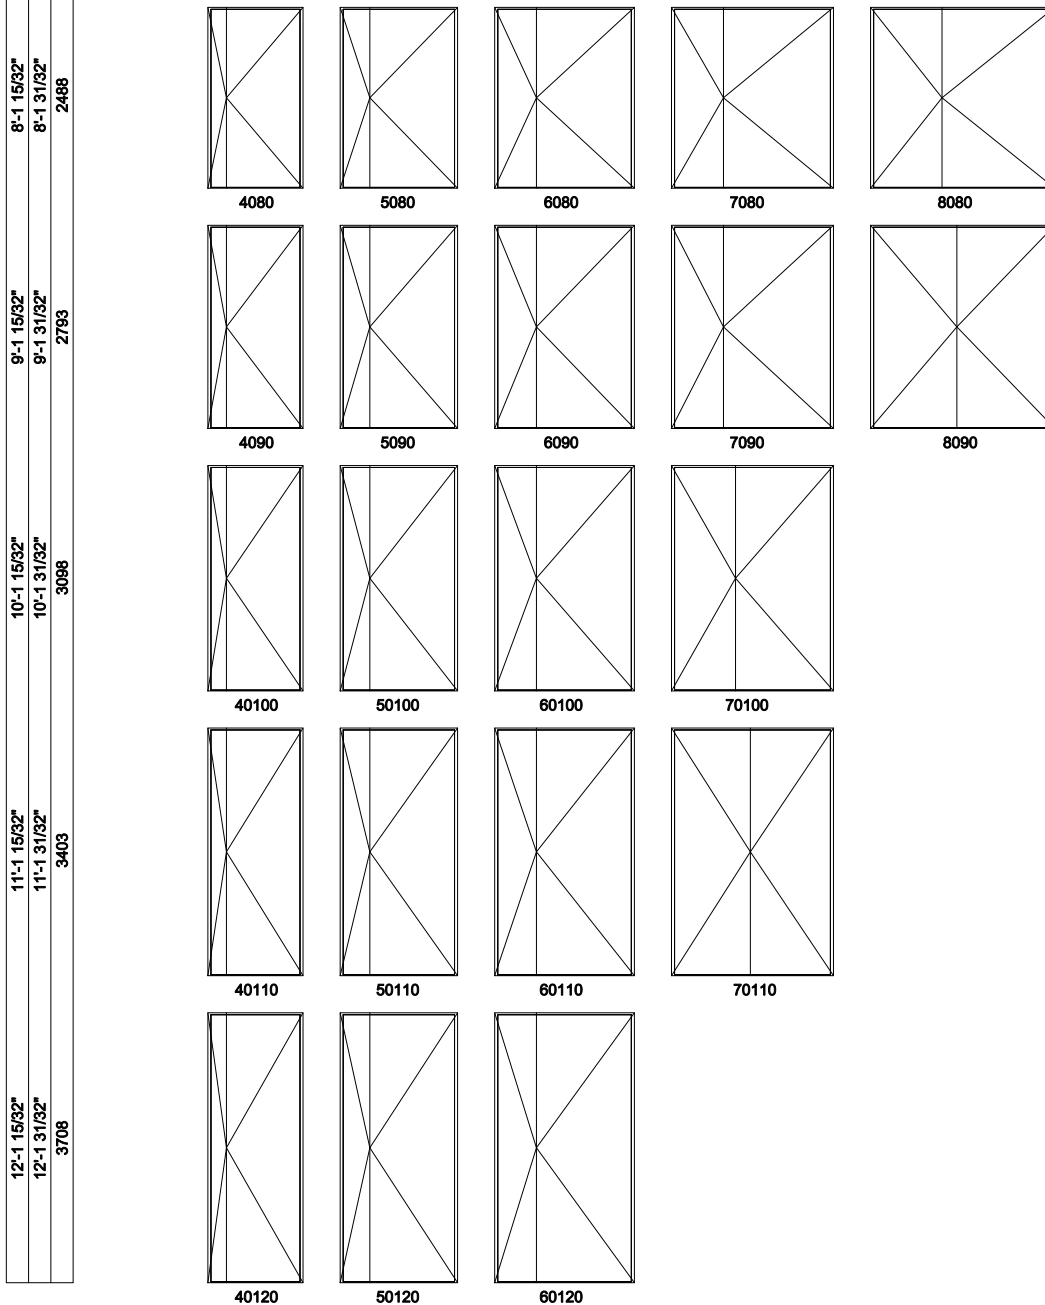

Inswing Pivot Door (4502) / Outswing Pivot Door (4602) - No Sill - Artisan Panel

Jamb Dimension	4'-3 9/32"	5'-3 9/32"	6'-3 9/32"	7'-3 9/32"	8'-3 9/32"
Rough Opening	4'-4 1/32"	5'-4 1/32"	6'-4 1/32"	7'-4 1/32"	8'-4 1/32"
Soft Metric R.O. (mm)	1322	1626	1931	2236	2541

Left pivot shown
Right pivot available