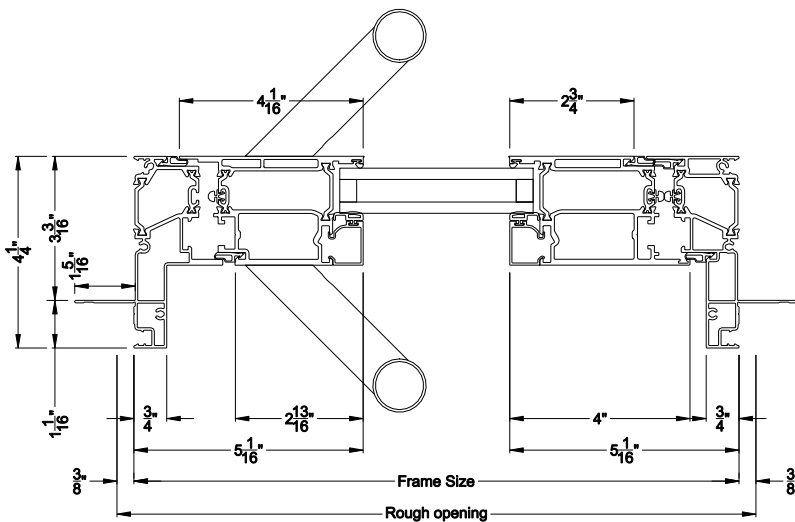

### VUE COLLECTION INSWING PIVOT DOOR (4502)

Vertical Sections - Square Bead - No Sill

### VUE COLLECTION INSWING PIVOT DOOR (4502)

Mull Section - 1/2" Aluminum Mull

Note: All dimensions are approximate. Weather Shield reserves the right to change specifications without notice.