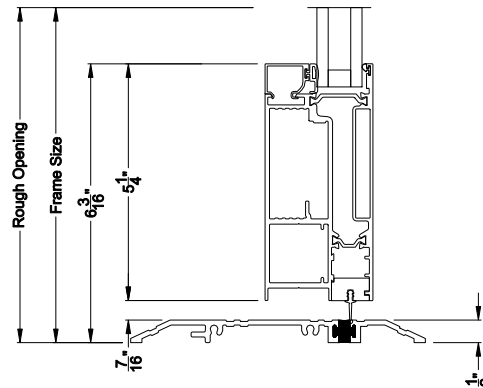

VUE COLLECTION OUTSWING PIVOT DOOR (4602)

Vertical Sections - Square Bead - ADA Sill