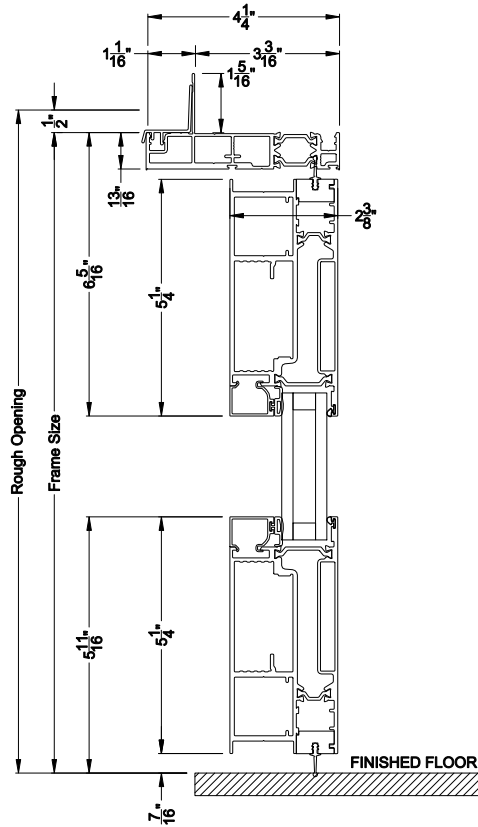

VUE COLLECTION OUTSWING PIVOT DOOR (4602)

Vertical Sections - Square Bead - No Sill