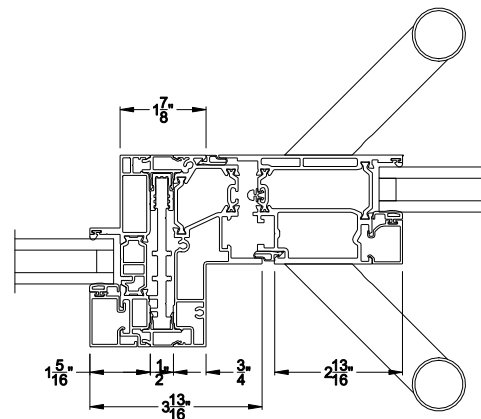

### VUE COLLECTION INSWING PIVOT DOOR (4502)

Vertical Sections - Square Bead - ADA Sill

### VUE COLLECTION INSWING PIVOT DOOR (4502)

Mull Section - 1/2" Aluminum Mull

Note: All dimensions are approximate. Weather Shield reserves the right to change specifications without notice.