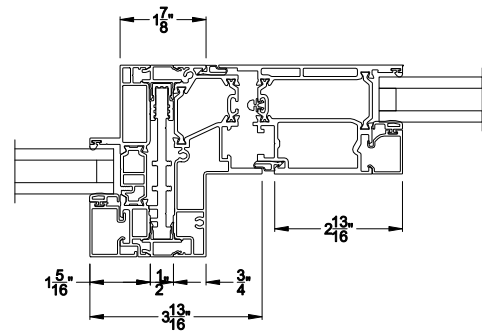

### VUE COLLECTION OUTSWING PIVOT DOOR (4602)

Vertical Sections - Square Bead - ADA Sill

### VUE COLLECTION OUTSWING PIVOT DOOR (4602)

Mull Section - 1/2" Aluminum Mull

Note: All dimensions are approximate. Weather Shield reserves the right to change specifications without notice.