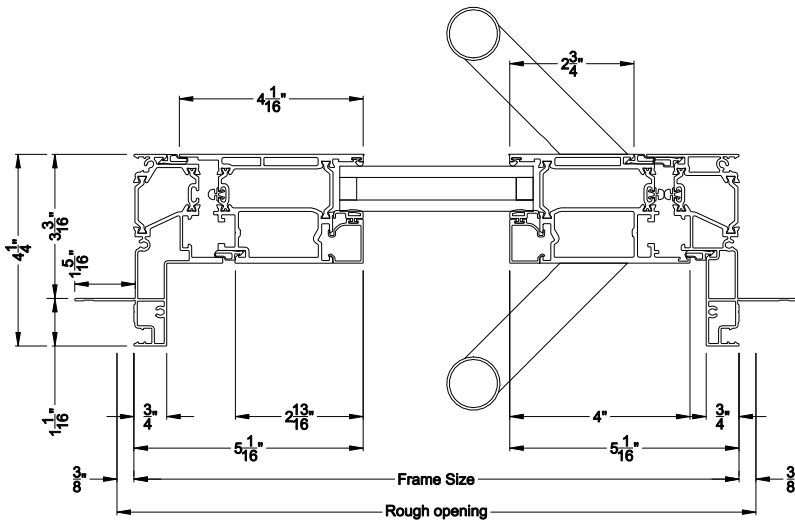

### VUE COLLECTION INSWING PIVOT DOOR (4502)

Mull Section - 1/2" Aluminum Mull

Note: All dimensions are approximate. Weather Shield reserves the right to change specifications without notice.

### VUE COLLECTION OUTSWING PIVOT DOOR (4602)

Vertical Sections - Square Bead - No Sill

### VUE COLLECTION OUTSWING PIVOT DOOR (4602)

Mull Section - 1/2" Aluminum Mull

Note: All dimensions are approximate. Weather Shield reserves the right to change specifications without notice.