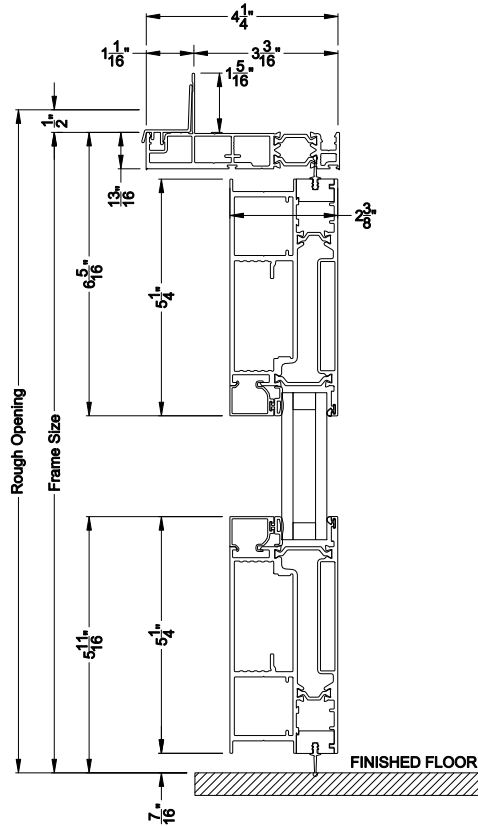

### VUE COLLECTION INSWING PIVOT DOOR (4502)

Vertical Sections - Square Bead - No Sill

### VUE COLLECTION INSWING PIVOT DOOR (4502)

Vertical Sections - Square Bead - ADA Sill

### VUE COLLECTION INSWING PIVOT DOOR (4502)

Mull Section - 1/2" Aluminum Mull

Note: All dimensions are approximate. Weather Shield reserves the right to change specifications without notice.

### VUE COLLECTION OUTSWING PIVOT DOOR (4602)

Mull Section - 1/2" Aluminum Mull

Note: All dimensions are approximate. Weather Shield reserves the right to change specifications without notice.