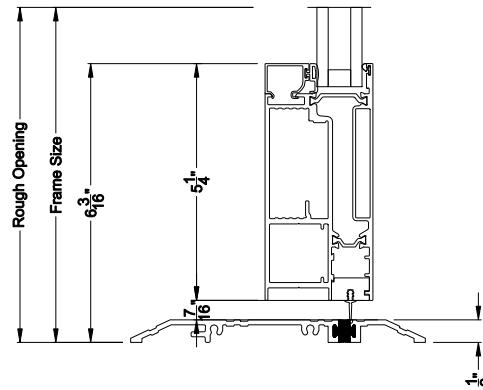

### VUE COLLECTION INSWING PIVOT DOOR (4502)

Vertical Sections - Square Bead - No Sill

### VUE COLLECTION INSWING PIVOT DOOR (4502)

Vertical Sections - Square Bead - ADA Sill

### VUE COLLECTION INSWING PIVOT DOOR (4502)

Mull Section - 1/2" Aluminum Mull

Note: All dimensions are approximate. Weather Shield reserves the right to change specifications without notice.