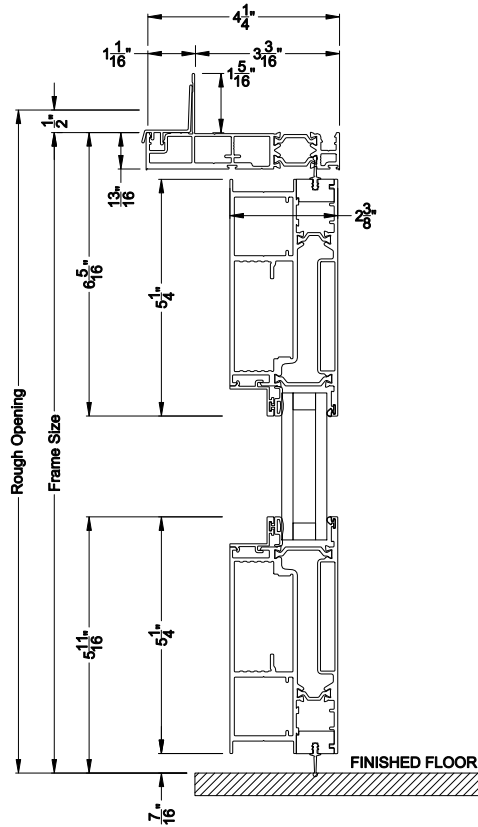

VUE COLLECTION INSWING PIVOT DOOR (4502)

Vertical Sections - Narrow Bead - No Sill

VUE COLLECTION INSWING PIVOT DOOR (4502)

Vertical Sections - Narrow Bead - ADA Sill

VUE COLLECTION INSWING PIVOT DOOR (4502)

Horizontal Sections - 1- Panel - Narrow Bead

VUE COLLECTION INSWING PIVOT DOOR (4502)

Mull Section - 1/2" Aluminum Mull

Note: All dimensions are approximate. Weather Shield reserves the right to change specifications without notice.

VUE COLLECTION OUTSWING PIVOT DOOR (4602)

Vertical Sections - Narrow Bead - No Sill

VUE COLLECTION OUTSWING PIVOT DOOR (4602)

Vertical Sections - Narrow Bead - ADA Sill

VUE COLLECTION OUTSWING PIVOT DOOR (4602)

Horizontal Sections - 1- Panel - Narrow Bead

VUE COLLECTION OUTSWING PIVOT DOOR (4602)

Mull Section - 1/2\" Aluminum Mull

Note: All dimensions are approximate. Weather Shield reserves the right to change specifications without notice.