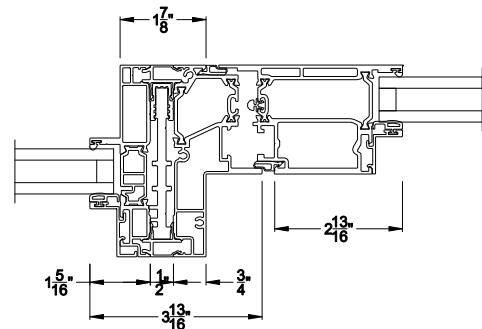

Horizontal Sections - 1- Panel - Narrow Bead

VUE COLLECTION INSWING PIVOT DOOR (4502)

Mull Section - 1/2" Aluminum Mull

Note: All dimensions are approximate. Weather Shield reserves the right to change specifications without notice.

VUE COLLECTION OUTSWING PIVOT DOOR (4602)

Vertical Sections - Narrow Bead - No Sill

VUE COLLECTION OUTSWING PIVOT DOOR (4602)

Vertical Sections - Narrow Bead - ADA Sill

VUE COLLECTION OUTSWING PIVOT DOOR (4602)

Horizontal Sections - 1- Panel - Narrow Bead

VUE COLLECTION OUTSWING PIVOT DOOR (4602)

Mull Section - 1/2\" Aluminum Mull

Note: All dimensions are approximate. Weather Shield reserves the right to change specifications without notice.