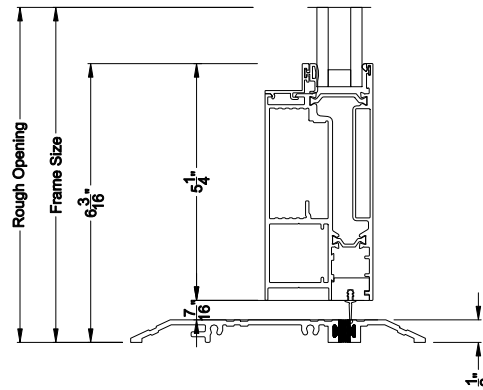

VUE COLLECTION INSWING PIVOT DOOR (4502)

Vertical Sections - Narrow Bead - No Sill

VUE COLLECTION INSWING PIVOT DOOR (4502)

Vertical Sections - Narrow Bead - ADA Sill

VUE COLLECTION INSWING PIVOT DOOR (4502)

Horizontal Sections - 1- Panel - Narrow Bead

VUE COLLECTION INSWING PIVOT DOOR (4502)

Mull Section - 1/2" Aluminum Mull

Note: All dimensions are approximate. Weather Shield reserves the right to change specifications without notice.

Horizontal Sections - 1- Panel - Narrow Bead

VUE COLLECTION OUTSWING PIVOT DOOR (4602)

Mull Section - 1/2\" Aluminum Mull

Note: All dimensions are approximate. Weather Shield reserves the right to change specifications without notice.