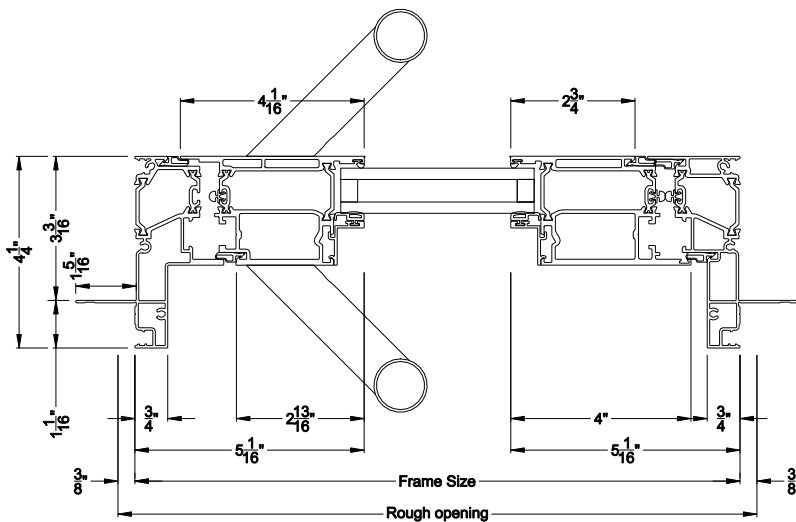

VUE COLLECTION INSWING PIVOT DOOR (4502)

Vertical Sections - Narrow Bead - No Sill

VUE COLLECTION INSWING PIVOT DOOR (4502)

Vertical Sections - Narrow Bead - ADA Sill

VUE COLLECTION INSWING PIVOT DOOR (4502)

Horizontal Sections - 1- Panel - Narrow Bead

VUE COLLECTION INSWING PIVOT DOOR (4502)

Mull Section - 1/2" Aluminum Mull

Note: All dimensions are approximate. Weather Shield reserves the right to change specifications without notice.

VUE COLLECTION OUTSWING PIVOT DOOR (4602)

Vertical Sections - Narrow Bead - No Sill

VUE COLLECTION OUTSWING PIVOT DOOR (4602)

Vertical Sections - Narrow Bead - ADA Sill

VUE COLLECTION OUTSWING PIVOT DOOR (4602)

Horizontal Sections - 1- Panel - Narrow Bead

VUE COLLECTION OUTSWING PIVOT DOOR (4602)

Mull Section - 1/2\" Aluminum Mull

Note: All dimensions are approximate. Weather Shield reserves the right to change specifications without notice.