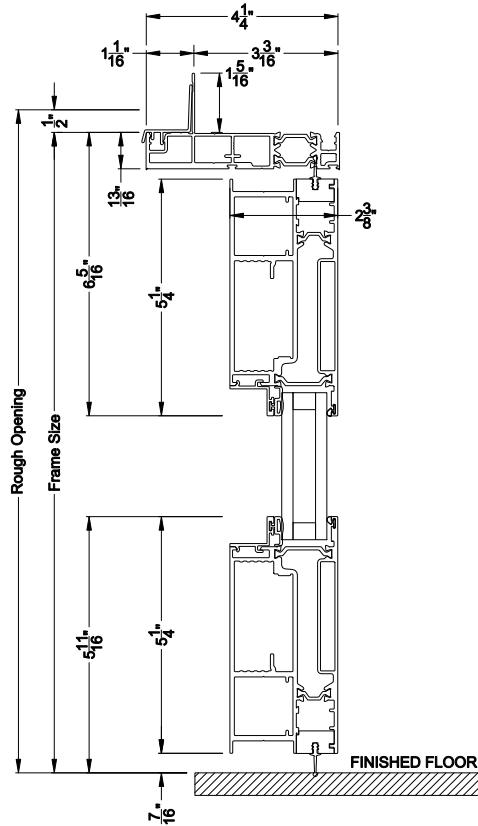

VUE COLLECTION INSWING PIVOT DOOR (4502)

Vertical Sections - Narrow Bead - No Sill

VUE COLLECTION INSWING PIVOT DOOR (4502)

Vertical Sections - Narrow Bead - ADA Sill

VUE COLLECTION INSWING PIVOT DOOR (4502)

Horizontal Sections - 1- Panel - Narrow Bead

VUE COLLECTION INSWING PIVOT DOOR (4502)

Mull Section - 1/2" Aluminum Mull

Note: All dimensions are approximate. Weather Shield reserves the right to change specifications without notice.

VUE COLLECTION OUTSWING PIVOT DOOR (4602)

Vertical Sections - Narrow Bead - No Sill

VUE COLLECTION OUTSWING PIVOT DOOR (4602)

Vertical Sections - Narrow Bead - ADA Sill

VUE COLLECTION OUTSWING PIVOT DOOR (4602)

Horizontal Sections - 1- Panel - Narrow Bead

VUE COLLECTION OUTSWING PIVOT DOOR (4602)

Mull Section - 1/2\" Aluminum Mull

Note: All dimensions are approximate. Weather Shield reserves the right to change specifications without notice.