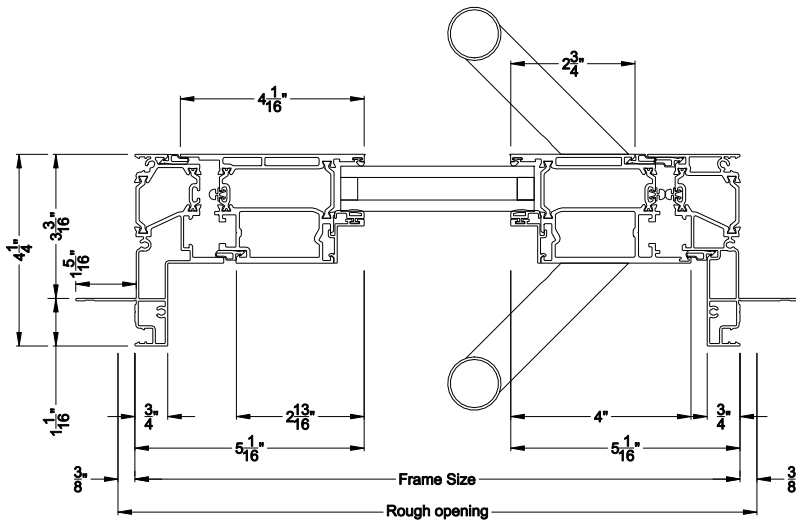

Horizontal Sections - 1- Panel - Narrow Bead

VUE COLLECTION INSWING PIVOT DOOR (4502)

Mull Section - 1/2" Aluminum Mull

Note: All dimensions are approximate. Weather Shield reserves the right to change specifications without notice.

VUE COLLECTION OUTSWING PIVOT DOOR (4602)

Vertical Sections - Narrow Bead - No Sill

VUE COLLECTION OUTSWING PIVOT DOOR (4602)

Vertical Sections - Narrow Bead - ADA Sill

VUE COLLECTION OUTSWING PIVOT DOOR (4602)

Horizontal Sections - 1- Panel - Narrow Bead

VUE COLLECTION OUTSWING PIVOT DOOR (4602)

Mull Section - 1/2\" Aluminum Mull

Note: All dimensions are approximate. Weather Shield reserves the right to change specifications without notice.