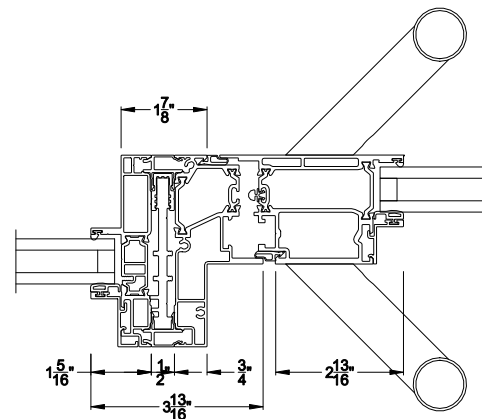

VUE COLLECTION INSWING PIVOT DOOR (4502)

Vertical Sections - Narrow Bead - No Sill

VUE COLLECTION INSWING PIVOT DOOR (4502)

Vertical Sections - Narrow Bead - ADA Sill

VUE COLLECTION INSWING PIVOT DOOR (4502)

Horizontal Sections - 1- Panel - Narrow Bead

VUE COLLECTION INSWING PIVOT DOOR (4502)

Mull Section - 1/2" Aluminum Mull

Note: All dimensions are approximate. Weather Shield reserves the right to change specifications without notice.

VUE COLLECTION OUTSWING PIVOT DOOR (4602)

Vertical Sections - Narrow Bead - No Sill

VUE COLLECTION OUTSWING PIVOT DOOR (4602)

Vertical Sections - Narrow Bead - ADA Sill

VUE COLLECTION OUTSWING PIVOT DOOR (4602)

Horizontal Sections - 1- Panel - Narrow Bead

VUE COLLECTION OUTSWING PIVOT DOOR (4602)

Mull Section - 1/2\" Aluminum Mull

Note: All dimensions are approximate. Weather Shield reserves the right to change specifications without notice.