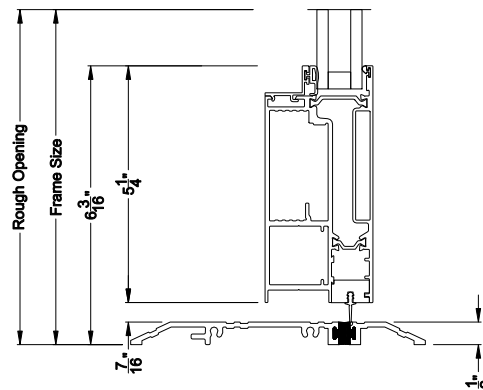

Horizontal Sections - 1- Panel - Narrow Bead

VUE COLLECTION INSWING PIVOT DOOR (4502)

Mull Section - 1/2" Aluminum Mull

Note: All dimensions are approximate. Weather Shield reserves the right to change specifications without notice.

VUE COLLECTION OUTSWING PIVOT DOOR (4602)

Vertical Sections - Narrow Bead - No Sill

VUE COLLECTION OUTSWING PIVOT DOOR (4602)

Vertical Sections - Narrow Bead - ADA Sill

VUE COLLECTION OUTSWING PIVOT DOOR (4602)

Horizontal Sections - 1- Panel - Narrow Bead

VUE COLLECTION OUTSWING PIVOT DOOR (4602)

Mull Section - 1/2\" Aluminum Mull

Note: All dimensions are approximate. Weather Shield reserves the right to change specifications without notice.