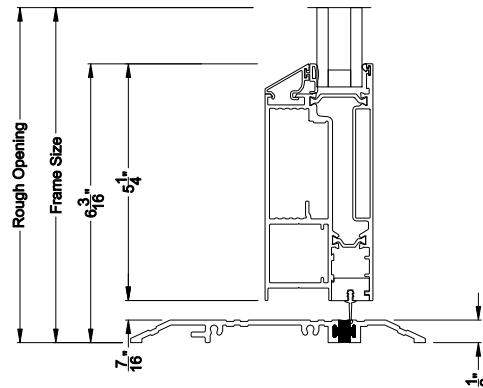

VUE COLLECTION OUTSWING PIVOT DOOR (4602)

Vertical Sections - Beveled Bead - ADA Sill