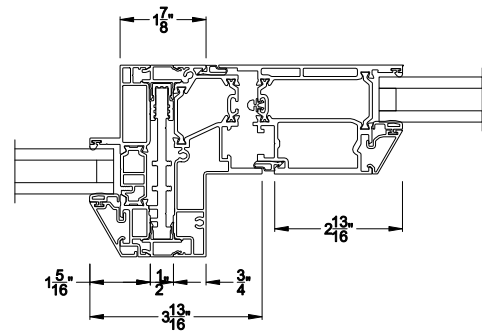

### VUE COLLECTION INSWING PIVOT DOOR (4502)

Mull Section - 1/2" Aluminum Mull

Note: All dimensions are approximate. Weather Shield reserves the right to change specifications without notice.

### VUE COLLECTION OUTSWING PIVOT DOOR (4602)

Vertical Sections - Beveled Bead - ADA Sill

### VUE COLLECTION OUTSWING PIVOT DOOR (4602)

Horizontal Sections - 1- Panel - Beveled Bead

### VUE COLLECTION OUTSWING PIVOT DOOR (4602)

Mull Section - 1/2\" Aluminum Mull

Note: All dimensions are approximate. Weather Shield reserves the right to change specifications without notice.