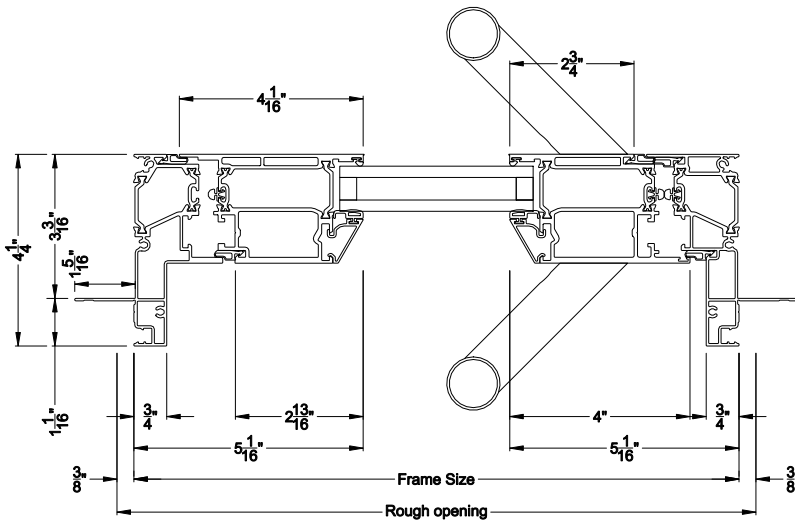

### VUE COLLECTION INSWING PIVOT DOOR (4502)

Mull Section - 1/2" Aluminum Mull

Note: All dimensions are approximate. Weather Shield reserves the right to change specifications without notice.

### VUE COLLECTION OUTSWING PIVOT DOOR (4602)

Vertical Sections - Beveled Bead - No Sill

### VUE COLLECTION OUTSWING PIVOT DOOR (4602)

Mull Section - 1/2\" Aluminum Mull

Note: All dimensions are approximate. Weather Shield reserves the right to change specifications without notice.