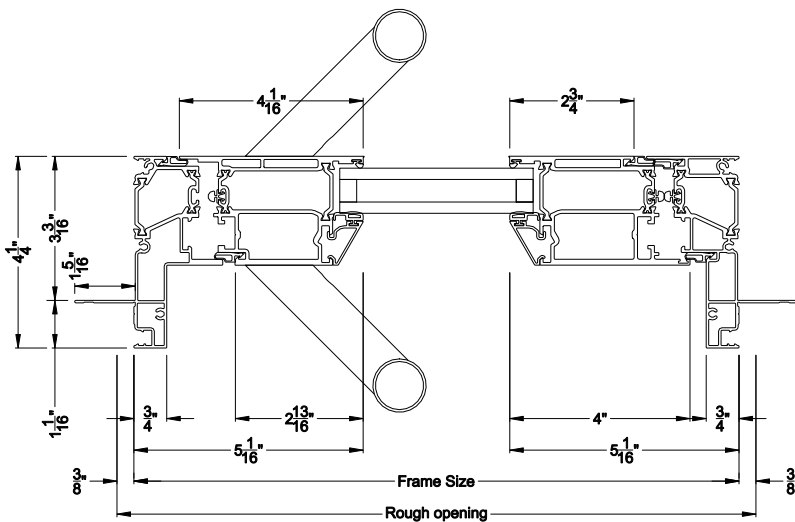

### VUE COLLECTION INSWING PIVOT DOOR (4502)

Vertical Sections - Beveled Bead - No Sill

### VUE COLLECTION INSWING PIVOT DOOR (4502)

Mull Section - 1/2" Aluminum Mull

Note: All dimensions are approximate. Weather Shield reserves the right to change specifications without notice.