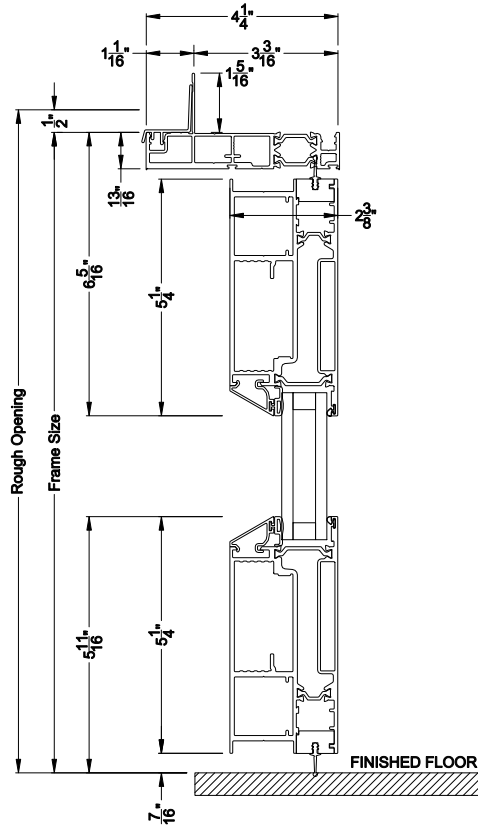

### VUE COLLECTION INSWING PIVOT DOOR (4502)

Vertical Sections - Beveled Bead - No Sill

### VUE COLLECTION INSWING PIVOT DOOR (4502)

Vertical Sections - Beveled Bead - ADA Sill

### VUE COLLECTION INSWING PIVOT DOOR (4502)

Mull Section - 1/2" Aluminum Mull

Note: All dimensions are approximate. Weather Shield reserves the right to change specifications without notice.

### VUE COLLECTION OUTSWING PIVOT DOOR (4602)

Mull Section - 1/2\" Aluminum Mull

Note: All dimensions are approximate. Weather Shield reserves the right to change specifications without notice.