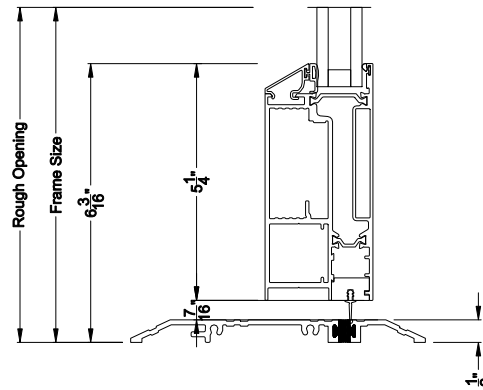

### VUE COLLECTION INSWING PIVOT DOOR (4502)

Vertical Sections - Beveled Bead - No Sill

### VUE COLLECTION INSWING PIVOT DOOR (4502)

Vertical Sections - Beveled Bead - ADA Sill

### VUE COLLECTION INSWING PIVOT DOOR (4502)

Mull Section - 1/2" Aluminum Mull

Note: All dimensions are approximate. Weather Shield reserves the right to change specifications without notice.