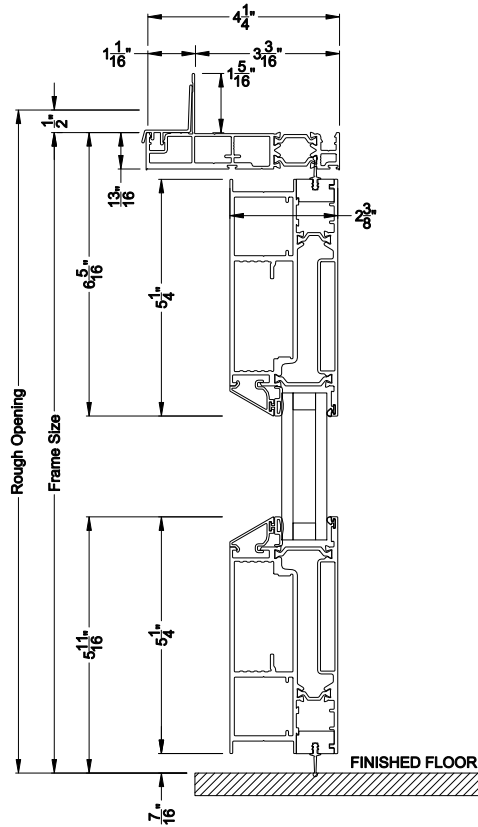

VUE COLLECTION OUTSWING PIVOT DOOR (4602)

Vertical Sections - Beveled Bead - No Sill