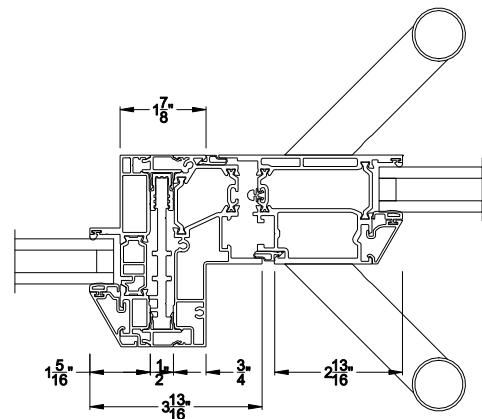

### VUE COLLECTION INSWING PIVOT DOOR (4502)

Vertical Sections - Beveled Bead - ADA Sill

### VUE COLLECTION INSWING PIVOT DOOR (4502)

Mull Section - 1/2" Aluminum Mull

Note: All dimensions are approximate. Weather Shield reserves the right to change specifications without notice.