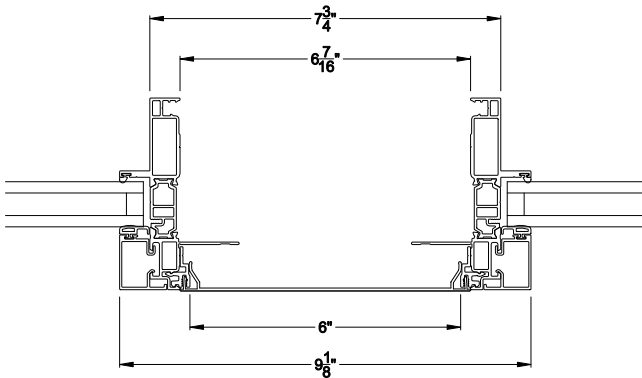

45-37842 (230") 	45-37841 (230") 	45-39347 (230") 	
2 PIECE MULL COVER (MALE)	2 PIECE MULL COVER (FEMALE)	2 PIECE MULL COVER EXTENDED (MALE)	
45-40412 (230") 	45-40199 (230") 	45-40196 (230") 	45-36695 (176") - VINYL 
2 PIECE MULL COVER MID (MALE)	90° MULL CORNER COVER	H CONNECTOR	MULL CLIP ADAPTER
45-26419 (200") 	45-38829 (200") 	45-39570 (200") 	
1/2" MULL COVER	1/2" ANCHORED MULL COVER	1" ANCHORED MULL COVER	
45-26382 (174") 	85-11070-01 (176") 	04-2224-02 (176") 	
VINYL MULL CLIP	1" MULL COVER	1 1/2" MULL COVER	
04-2225-02 (176") 	60-5990 (176") 	04-2226-02 (176") 	
2" MULL COVER	2 1/4" MULL COVER	3 1/2" MULL COVER	
85-10571-01 (176") 	60-13020-01 (176") 	85-10572-01 (176") 	
4" MULL COVER	5-1/2" MULL COVER	6" MULL COVER	

VUE COLLECTION SPREAD MULLS
4" mull cover

VUE COLLECTION SPREAD MULLS
1 1/2" mull cover

VUE COLLECTION SPREAD MULLS
3 1/2" mull cover

VUE COLLECTION SPREAD MULLS
2" mull cover

VUE COLLECTION SPREAD MULLS
2 1/4" mull cover

Note: All dimensions are approximate. Weather Shield reserves the right to change specifications without notice.

VUE COLLECTION SPREAD MULLS
5 1/2" mull cover

VUE COLLECTION SPREAD MULLS
2 Piece mull cover