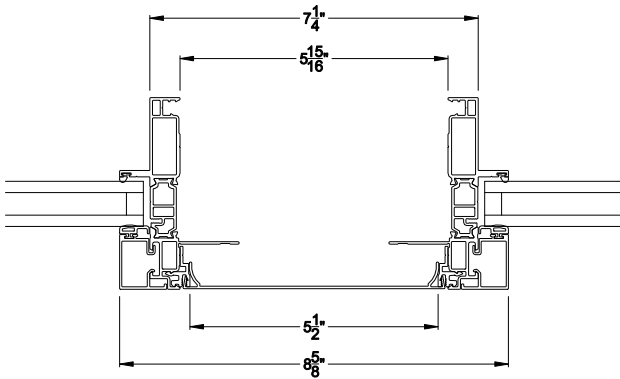

45-37842 (230") 	45-37841 (230") 	45-39347 (230") 	
2 PIECE MULL COVER (MALE)	2 PIECE MULL COVER (FEMALE)	2 PIECE MULL COVER EXTENDED (MALE)	
45-40412 (230") 	45-40199 (230") 	45-40196 (230") 	45-36695 (176") - VINYL 
2 PIECE MULL COVER MID (MALE)	90° MULL CORNER COVER	H CONNECTOR	MULL CLIP ADAPTER
45-26419 (200") 	45-38829 (200") 	45-39570 (200") 	
1/2" MULL COVER	1/2" ANCHORED MULL COVER	1" ANCHORED MULL COVER	
45-26382 (174") 	85-11070-01 (176") 	04-2224-02 (176") 	
VINYL MULL CLIP	1" MULL COVER	1 1/2" MULL COVER	
04-2225-02 (176") 	60-5990 (176") 	04-2226-02 (176") 	
2" MULL COVER	2 1/4" MULL COVER	3 1/2" MULL COVER	
85-10571-01 (176") 	60-13020-01 (176") 	85-10572-01 (176") 	
4" MULL COVER	5-1/2" MULL COVER	6" MULL COVER	

VUE COLLECTION SPREAD MULLS
4" mull cover

VUE COLLECTION SPREAD MULLS
1 1/2" mull cover

VUE COLLECTION SPREAD MULLS
3 1/2" mull cover

VUE COLLECTION SPREAD MULLS
2" mull cover

VUE COLLECTION SPREAD MULLS
2 1/4" mull cover

Note: All dimensions are approximate. Weather Shield reserves the right to change specifications without notice.

VUE COLLECTION SPREAD MULLS
5 1/2" mull cover

VUE COLLECTION SPREAD MULLS
2 Piece mull cover