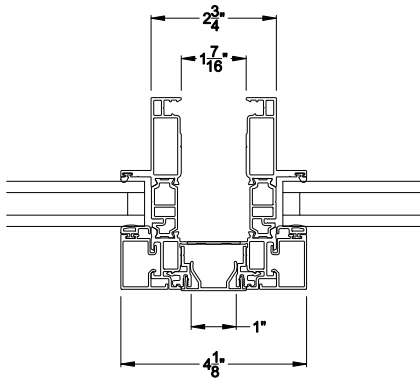

45-37842 (230") 	45-37841 (230") 	45-39347 (230") 	
2 PIECE MULL COVER (MALE)	2 PIECE MULL COVER (FEMALE)	2 PIECE MULL COVER EXTENDED (MALE)	
45-40412 (230") 	45-40199 (230") 	45-40196 (230") 	45-36695 (176") - VINYL 
2 PIECE MULL COVER MID (MALE)	90° MULL CORNER COVER	H CONNECTOR	MULL CLIP ADAPTER
45-26419 (200") 	45-38829 (200") 	45-39570 (200") 	
1/2" MULL COVER	1/2" ANCHORED MULL COVER	1" ANCHORED MULL COVER	
45-26382 (174") 	85-11070-01 (176") 	04-2224-02 (176") 	
VINYL MULL CLIP	1" MULL COVER	1 1/2" MULL COVER	
04-2225-02 (176") 	60-5990 (176") 	04-2226-02 (176") 	
2" MULL COVER	2 1/4" MULL COVER	3 1/2" MULL COVER	
85-10571-01 (176") 	60-13020-01 (176") 	85-10572-01 (176") 	
4" MULL COVER	5-1/2" MULL COVER	6" MULL COVER	

Note: All dimensions are approximate. Weather Shield reserves the right to change specifications without notice.

Weather Shield®

VUE Collection™

Window Accessories

CROSS SECTION DETAILS

VUE COLLECTION SPREAD MULLS
1" mull cover

Note: All dimensions are approximate. Weather Shield reserves the right to change specifications without notice.

VUE COLLECTION SPREAD MULLS
5 1/2" mull cover

VUE COLLECTION SPREAD MULLS
2 Piece mull cover

Note: All dimensions are approximate. Weather Shield reserves the right to change specifications without notice.