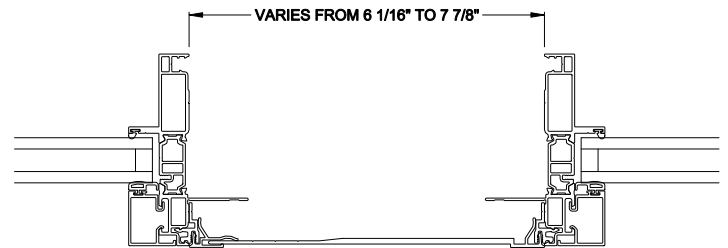

Note: All dimensions are approximate. Weather Shield reserves the right to change specifications without notice.

VUE COLLECTION SPREAD MULLS
5 1/2" mull cover

VUE COLLECTION SPREAD MULLS
2 Piece mull cover

VUE COLLECTION SPREAD MULLS
6" mull cover

VUE COLLECTION SPREAD MULLS
2 Piece mull cover - Mid

VUE COLLECTION SPREAD MULLS
2 Piece mull cover - Extended

VUE COLLECTION 90 DEGREE CORNER MULL
3 Piece mull cover

Note: All dimensions are approximate. Weather Shield reserves the right to change specifications without notice.