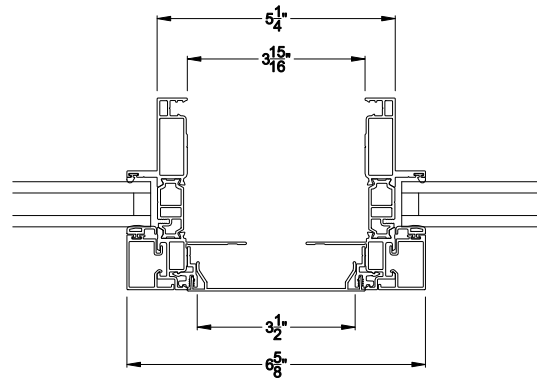

45-37842 (230") 	45-37841 (230") 	45-39347 (230") 	
2 PIECE MULL COVER (MALE)	2 PIECE MULL COVER (FEMALE)	2 PIECE MULL COVER EXTENDED (MALE)	
45-40412 (230") 	45-40199 (230") 	45-40196 (230") 	45-36695 (176") - VINYL 
2 PIECE MULL COVER MID (MALE)	90° MULL CORNER COVER	H CONNECTOR	MULL CLIP ADAPTER
45-26419 (200") 	45-38829 (200") 	45-39570 (200") 	
1/2" MULL COVER	1/2" ANCHORED MULL COVER	1" ANCHORED MULL COVER	
45-26382 (174") 	85-11070-01 (176") 	04-2224-02 (176") 	
VINYL MULL CLIP	1" MULL COVER	1 1/2" MULL COVER	
04-2225-02 (176") 	60-5990 (176") 	04-2226-02 (176") 	
2" MULL COVER	2 1/4" MULL COVER	3 1/2" MULL COVER	
85-10571-01 (176") 	60-13020-01 (176") 	85-10572-01 (176") 	
4" MULL COVER	5-1/2" MULL COVER	6" MULL COVER	

Note: All dimensions are approximate. Weather Shield reserves the right to change specifications without notice.

Weather Shield®

VUE Collection™

Window Accessories

CROSS SECTION DETAILS

VUE COLLECTION SPREAD MULLS
1" mull cover

VUE COLLECTION SPREAD MULLS
4" mull cover

VUE COLLECTION SPREAD MULLS
1 1/2" mull cover

VUE COLLECTION SPREAD MULLS
3 1/2" mull cover

VUE COLLECTION SPREAD MULLS
2" mull cover

VUE COLLECTION SPREAD MULLS
2 1/4" mull cover

Note: All dimensions are approximate. Weather Shield reserves the right to change specifications without notice.

VUE COLLECTION SPREAD MULLS
5 1/2" mull cover

VUE COLLECTION SPREAD MULLS
2 Piece mull cover