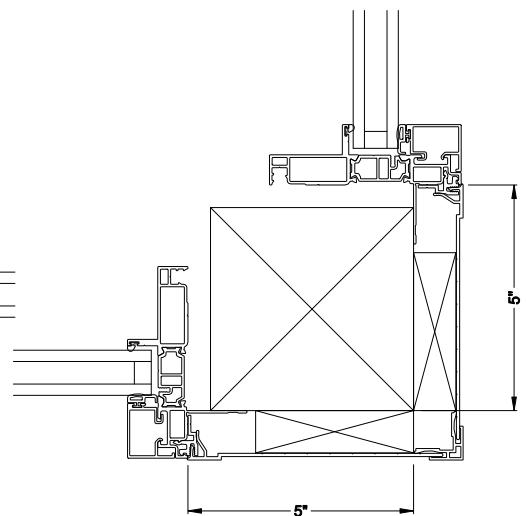

Note: All dimensions are approximate. Weather Shield reserves the right to change specifications without notice.

VUE COLLECTION SPREAD MULLS
5 1/2" mull cover

VUE COLLECTION SPREAD MULLS
2 Piece mull cover

VUE COLLECTION SPREAD MULLS
6" mull cover

VUE COLLECTION SPREAD MULLS
2 Piece mull cover - Mid

VUE COLLECTION SPREAD MULLS
2 Piece mull cover - Extended

VUE COLLECTION 90 DEGREE CORNER MULL
3 Piece mull cover

Note: All dimensions are approximate. Weather Shield reserves the right to change specifications without notice.