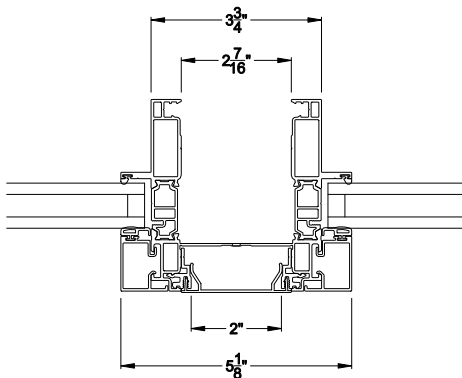

VUE COLLECTION SPREAD MULLS
2" mull cover