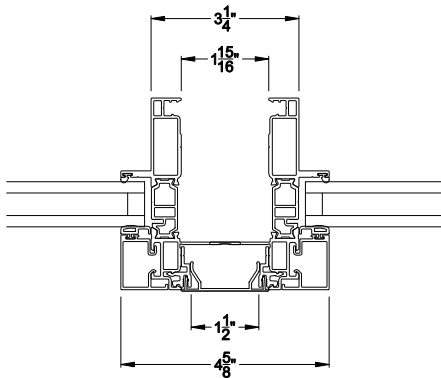

VUE COLLECTION SPREAD MULLS
1 1/2" mull cover