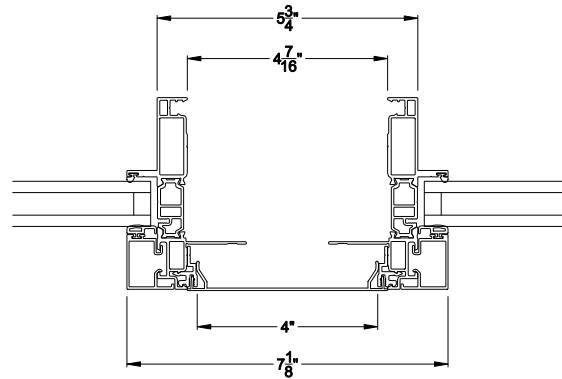

45-37842 (230") 	45-37841 (230") 	45-39347 (230") 	
2 PIECE MULL COVER (MALE)	2 PIECE MULL COVER (FEMALE)	2 PIECE MULL COVER EXTENDED (MALE)	
45-40412 (230") 	45-40199 (230") 	45-40196 (230") 	45-36695 (176") - VINYL 
2 PIECE MULL COVER MID (MALE)	90° MULL CORNER COVER	H CONNECTOR	MULL CLIP ADAPTER
45-26419 (200") 	45-38829 (200") 	45-39570 (200") 	
1/2" MULL COVER	1/2" ANCHORED MULL COVER	1" ANCHORED MULL COVER	
45-26382 (174") 	85-11070-01 (176") 	04-2224-02 (176") 	
VINYL MULL CLIP	1" MULL COVER	1 1/2" MULL COVER	
04-2225-02 (176") 	60-5990 (176") 	04-2226-02 (176") 	
2" MULL COVER	2 1/4" MULL COVER	3 1/2" MULL COVER	
85-10571-01 (176") 	60-13020-01 (176") 	85-10572-01 (176") 	
4" MULL COVER	5-1/2" MULL COVER	6" MULL COVER	

Note: All dimensions are approximate. Weather Shield reserves the right to change specifications without notice.

Weather Shield®

VUE Collection™

Window Accessories

CROSS SECTION DETAILS

VUE COLLECTION SPREAD MULLS
1" mull cover

Note: All dimensions are approximate. Weather Shield reserves the right to change specifications without notice.

VUE COLLECTION SPREAD MULLS
5 1/2" mull cover

VUE COLLECTION SPREAD MULLS
2 Piece mull cover