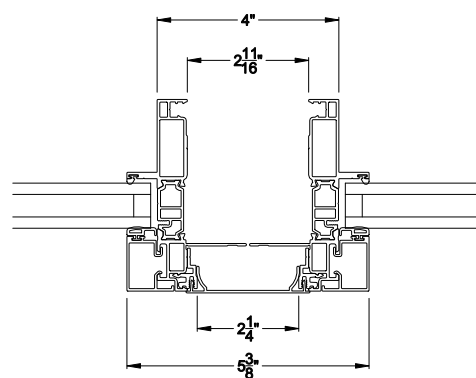

VUE COLLECTION SPREAD MULLS
2 1/4" mull cover

Note: All dimensions are approximate. Weather Shield reserves the right to change specifications without notice.