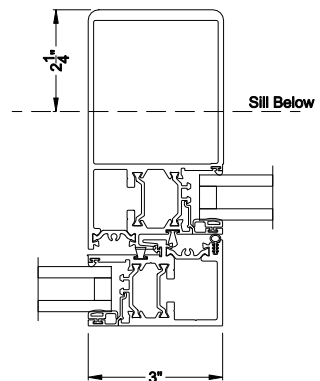

Weather Shield®

VUE Collection™

Sliding Patio Doors

CROSS SECTION DETAILS

VUE COLLECTION SLIDING PATIO DOOR (4702)
Vertical Sections - Flat Bead

Intermediate Interlock
Used on heights greater than 8-0 (96° RO)
and up to 10-0 (120° RO)

High Performance Interlock
Used on heights greater than 10-0 (120° RO)

VUE COLLECTION SLIDING PATIO DOOR (4702)
Vertical Sections - w/ Sill Riser

VUE COLLECTION SLIDING PATIO DOOR (4702)
Horizontal Sections - 2- Panel - Flat Bead - Flush Interlock
Used on heights up to 8-0 (96° RO)

Note: All dimensions are approximate. Weather Shield reserves the right to change specifications without notice.

VUE COLLECTION SLIDING PATIO DOOR (4702)
 Horizontal Sections - 4 - Panel - Flat Bead - Flush Interlock

Mull Section 1/2" Aluminum Reinforcement

Mull Section 1/2" Steel Reinforcement

Note: All dimensions are approximate. Weather Shield reserves the right to change specifications without notice.