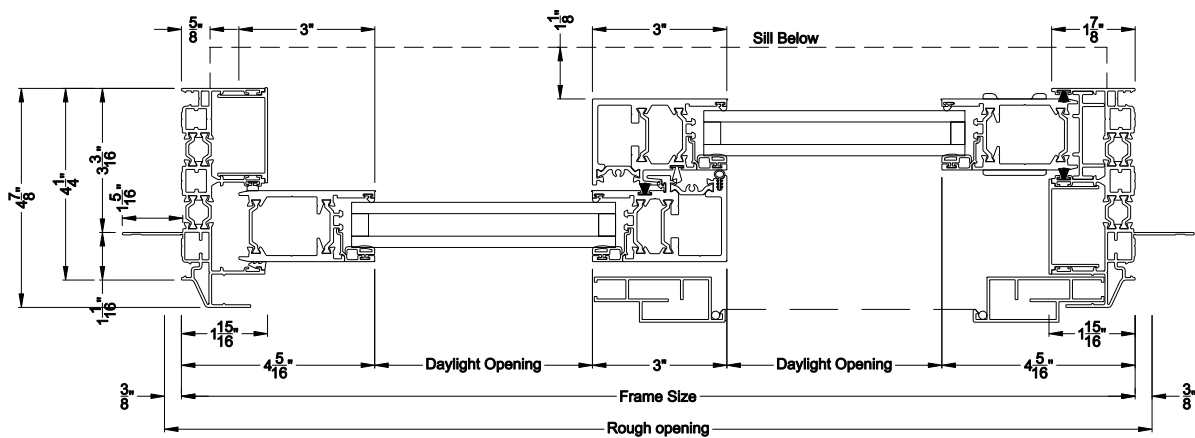

Weather Shield®

VUE Collection™

Sliding Patio Doors

CROSS SECTION DETAILS

VUE COLLECTION SLIDING PATIO DOOR (4702)
Vertical Sections - Flat Bead

Intermediate Interlock
Used on heights greater than 8-0 (96° RO)
and up to 10-0 (120° RO)

High Performance Interlock
Used on heights greater than 10-0 (120° RO)

VUE COLLECTION SLIDING PATIO DOOR (4702)
Vertical Sections - w/ Sill Riser

VUE COLLECTION SLIDING PATIO DOOR (4702)
Horizontal Sections - 2- Panel - Flat Bead - Flush Interlock
Used on heights up to 8-0 (96° RO)

Note: All dimensions are approximate. Weather Shield reserves the right to change specifications without notice.

VUE COLLECTION SLIDING PATIO DOOR (4702)
 Horizontal Sections - 4 - Panel - Flat Bead - Flush Interlock

Mull Section 1/2" Aluminum Reinforcement

Mull Section 1/2" Steel Reinforcement

Note: All dimensions are approximate. Weather Shield reserves the right to change specifications without notice.