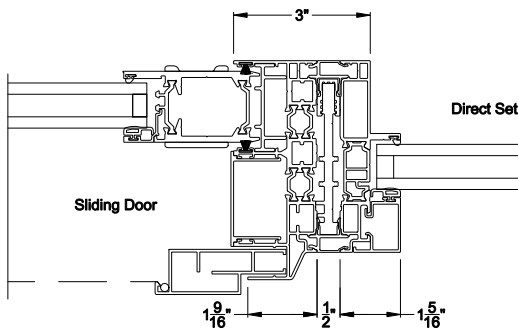

Note: All dimensions are approximate. Weather Shield reserves the right to change specifications without notice.

VUE COLLECTION SLIDING PATIO DOOR (4702)
 Horizontal Sections - 4 - Panel - Flat Bead - Flush Interlock

Note: All dimensions are approximate. Weather Shield reserves the right to change specifications without notice.

VUE COLLECTION SLIDING PATIO DOOR
Mullion Sections - Flat Bead

Stack Section 1/2" Aluminum Stack to Direct-set

Mull Section 1/2" Aluminum Reinforcement

Mull Section 1/2" Steel Reinforcement

Note: All dimensions are approximate. Weather Shield reserves the right to change specifications without notice.