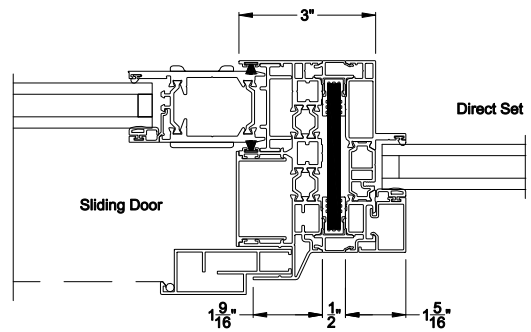

Note: All dimensions are approximate. Weather Shield reserves the right to change specifications without notice.

VUE COLLECTION SLIDING PATIO DOOR
Mullion Sections - Flat Bead

Stack Section 1/2" Aluminum Stack to Direct-set

Mull Section 1/2" Aluminum Reinforcement

Mull Section 1/2" Steel Reinforcement

Note: All dimensions are approximate. Weather Shield reserves the right to change specifications without notice.