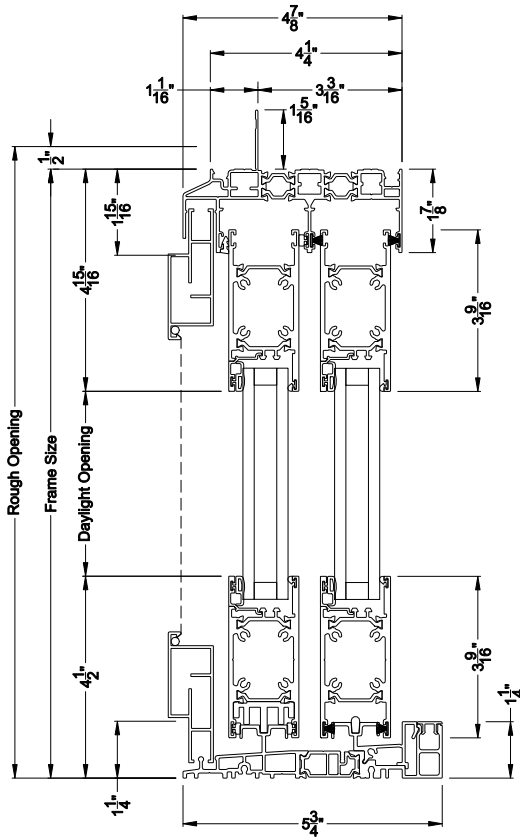

Weather Shield®

VUE Collection™

Sliding Patio Doors

CROSS SECTION DETAILS

VUE COLLECTION SLIDING PATIO DOOR (4702)
Vertical Sections - Flat Bead

Intermediate Interlock
Used on heights greater than 8-0 (96° RO)
and up to 10-0 (120° RO)

High Performance Interlock
Used on heights greater than 10-0 (120° RO)

VUE COLLECTION SLIDING PATIO DOOR (4702)
Vertical Sections - w/ Sill Riser

VUE COLLECTION SLIDING PATIO DOOR (4702)
Horizontal Sections - 2- Panel - Flat Bead - Flush Interlock
Used on heights up to 8-0 (96° RO)

Note: All dimensions are approximate. Weather Shield reserves the right to change specifications without notice.

VUE COLLECTION SLIDING PATIO DOOR (4702)
 Horizontal Sections - 4 - Panel - Flat Bead - Flush Interlock

Mull Section 1/2" Aluminum Reinforcement

Mull Section 1/2" Steel Reinforcement

Note: All dimensions are approximate. Weather Shield reserves the right to change specifications without notice.