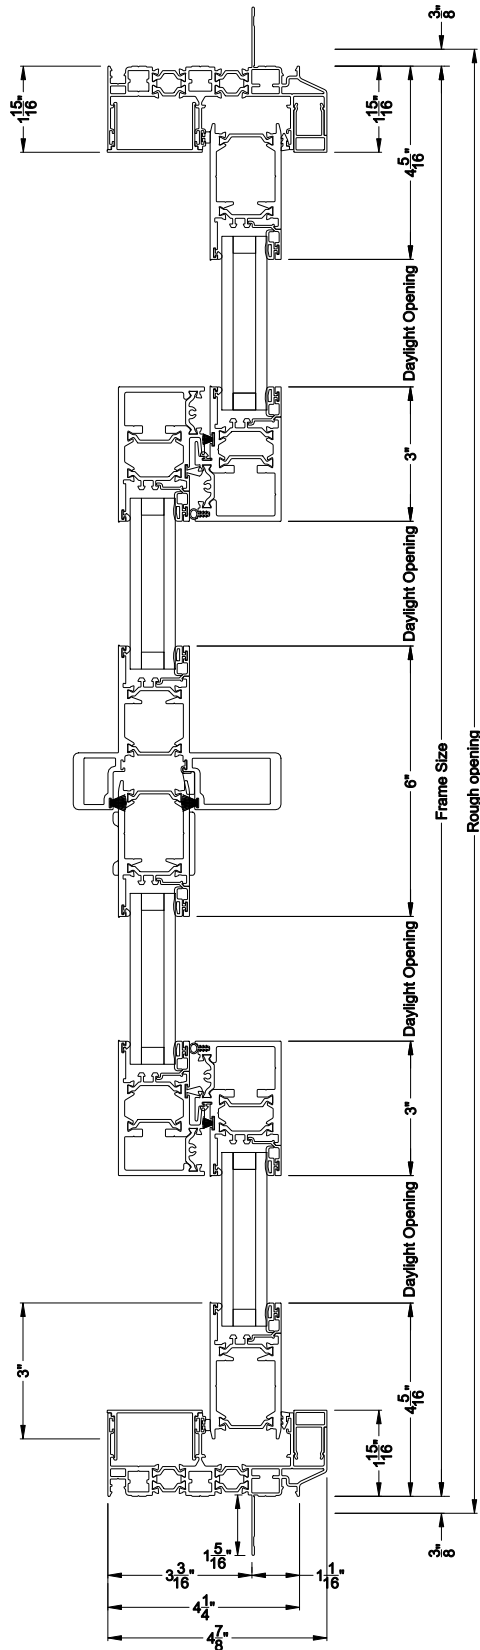

Weather Shield®

VUE Collection™

Sliding Patio Doors

CROSS SECTION DETAILS

VUE COLLECTION SLIDING PATIO DOOR (4702)
Vertical Sections - Flat Bead

Intermediate Interlock
Used on heights greater than 8-0 (96° RO)
and up to 10-0 (120° RO)

High Performance Interlock
Used on heights greater than 10-0 (120° RO)

VUE COLLECTION SLIDING PATIO DOOR (4702)
Vertical Sections - w/ Sill Riser

VUE COLLECTION SLIDING PATIO DOOR (4702)
Horizontal Sections - 2- Panel - Flat Bead - Flush Interlock
Used on heights up to 8-0 (96° RO)

Note: All dimensions are approximate. Weather Shield reserves the right to change specifications without notice.

VUE COLLECTION SLIDING PATIO DOOR (4702)
 Horizontal Sections - 4 - Panel - Flat Bead - Flush Interlock

Mull Section 1/2" Aluminum Reinforcement

Mull Section 1/2" Steel Reinforcement

Note: All dimensions are approximate. Weather Shield reserves the right to change specifications without notice.