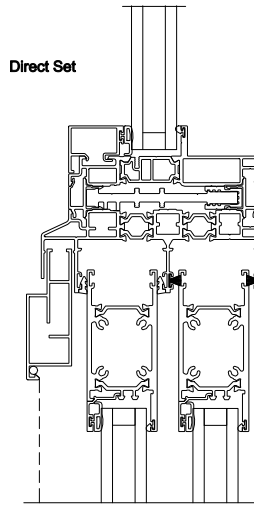

High Performance Interlock
Used on heights greater than 10-0 (120° RO)

VUE COLLECTION SLIDING PATIO DOOR (4702)
Vertical Sections - w/ Sill Riser

VUE COLLECTION SLIDING PATIO DOOR (4702)
Horizontal Sections - 2- Panel - Flat Bead - Flush Interlock
Used on heights up to 8-0 (96° RO)

Note: All dimensions are approximate. Weather Shield reserves the right to change specifications without notice.

VUE COLLECTION SLIDING PATIO DOOR (4702)
 Horizontal Sections - 4 - Panel - Flat Bead - Flush Interlock

Note: All dimensions are approximate. Weather Shield reserves the right to change specifications without notice.

VUE COLLECTION SLIDING PATIO DOOR
Mullion Sections - Flat Bead

Stack Section 1/2" Aluminum Stack to Direct-set

Mull Section 1/2" Aluminum Reinforcement

Mull Section 1/2" Steel Reinforcement

Note: All dimensions are approximate. Weather Shield reserves the right to change specifications without notice.