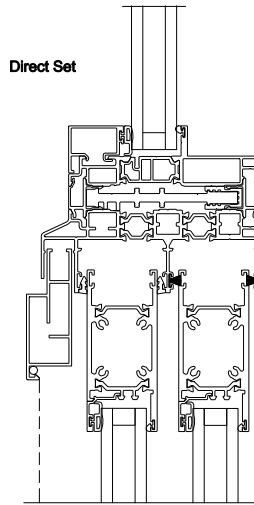

Weather Shield®

VUE Collection™

Sliding Patio Doors

CROSS SECTION DETAILS

VUE COLLECTION SLIDING PATIO DOOR (4702)
Vertical Sections - Flat Bead

Intermediate Interlock
Used on heights greater than 8-0 (96° RO)
and up to 10-0 (120° RO)

High Performance Interlock
Used on heights greater than 10-0 (120° RO)

VUE COLLECTION SLIDING PATIO DOOR (4702)
Vertical Sections - w/ Sill Riser

VUE COLLECTION SLIDING PATIO DOOR (4702)
Horizontal Sections - 2- Panel - Flat Bead - Flush Interlock
Used on heights up to 8-0 (96° RO)

Note: All dimensions are approximate. Weather Shield reserves the right to change specifications without notice.

VUE COLLECTION SLIDING PATIO DOOR

Mullion Sections - Flat Bead

Stack Section 1/2" Aluminum Stack to Direct-set

Mull Section 1/2" Aluminum Reinforcement

Mull Section 1/2" Steel Reinforcement

Note: All dimensions are approximate. Weather Shield reserves the right to change specifications without notice.