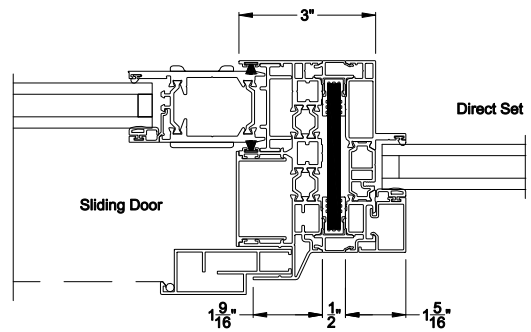

Note: All dimensions are approximate. Weather Shield reserves the right to change specifications without notice.

VUE COLLECTION SLIDING PATIO DOOR

Mullion Sections - Flat Bead

Stack Section 1/2" Aluminum Stack to Direct-set

Mull Section 1/2" Aluminum Reinforcement

Mull Section 1/2" Steel Reinforcement

Note: All dimensions are approximate. Weather Shield reserves the right to change specifications without notice.