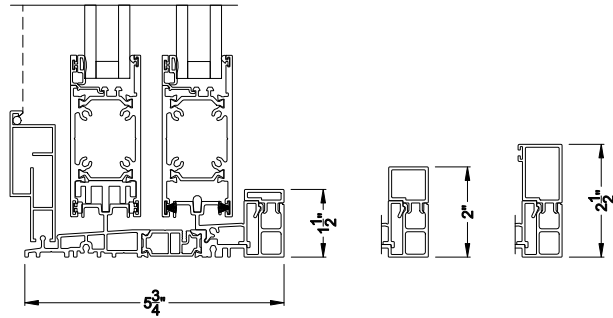

Weather Shield®

VUE Collection™

Sliding Patio Doors

CROSS SECTION DETAILS

VUE COLLECTION SLIDING PATIO DOOR (4702)
Vertical Sections - Flat Bead

Intermediate Interlock
Used on heights greater than 8-0 (96° RO)
and up to 10-0 (120° RO)

High Performance Interlock
Used on heights greater than 10-0 (120° RO)

VUE COLLECTION SLIDING PATIO DOOR (4702)
Vertical Sections - w/ Sill Riser

VUE COLLECTION SLIDING PATIO DOOR (4702)
Horizontal Sections - 2- Panel - Flat Bead - Flush Interlock
Used on heights up to 8-0 (96° RO)

Note: All dimensions are approximate. Weather Shield reserves the right to change specifications without notice.

VUE COLLECTION SLIDING PATIO DOOR

Mullion Sections - Flat Bead

Stack Section 1/2" Aluminum Stack to Direct-set

Mull Section 1/2" Aluminum Reinforcement

Mull Section 1/2" Steel Reinforcement

Note: All dimensions are approximate. Weather Shield reserves the right to change specifications without notice.