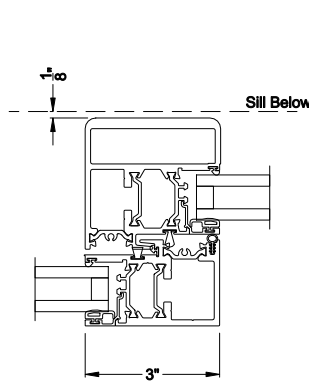

Weather Shield®

VUE Collection™

Sliding Patio Doors

CROSS SECTION DETAILS

VUE COLLECTION SLIDING PATIO DOOR (4702)
Vertical Sections - Flat Bead

Intermediate Interlock
Used on heights greater than 8-0 (96° RO)
and up to 10-0 (120° RO)

High Performance Interlock
Used on heights greater than 10-0 (120° RO)

VUE COLLECTION SLIDING PATIO DOOR (4702)
Vertical Sections - w/ Sill Riser

VUE COLLECTION SLIDING PATIO DOOR (4702)
Horizontal Sections - 2- Panel - Flat Bead - Flush Interlock
Used on heights up to 8-0 (96° RO)

Note: All dimensions are approximate. Weather Shield reserves the right to change specifications without notice.

VUE COLLECTION SLIDING PATIO DOOR

Mullion Sections - Flat Bead

Stack Section 1/2" Aluminum Stack to Direct-set

Mull Section 1/2" Aluminum Reinforcement

Mull Section 1/2" Steel Reinforcement

Note: All dimensions are approximate. Weather Shield reserves the right to change specifications without notice.