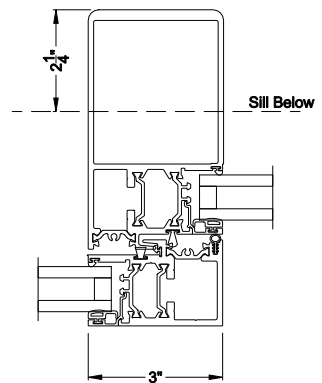

Weather Shield®

VUE Collection™

Sliding Patio Doors

CROSS SECTION DETAILS

VUE COLLECTION SLIDING PATIO DOOR (4702)
Vertical Sections - Flat Bead

Intermediate Interlock
Used on heights greater than 8-0 (96° RO)
and up to 10-0 (120° RO)

High Performance Interlock
Used on heights greater than 10-0 (120° RO)

VUE COLLECTION SLIDING PATIO DOOR (4702)
Vertical Sections - w/ Sill Riser

VUE COLLECTION SLIDING PATIO DOOR (4702)
Horizontal Sections - 2- Panel - Flat Bead - Flush Interlock
Used on heights up to 8-0 (96° RO)

Note: All dimensions are approximate. Weather Shield reserves the right to change specifications without notice.

VUE COLLECTION SLIDING PATIO DOOR

Mullion Sections - Flat Bead

Stack Section 1/2" Aluminum Stack to Direct-set

Mull Section 1/2" Aluminum Reinforcement

Mull Section 1/2" Steel Reinforcement

Note: All dimensions are approximate. Weather Shield reserves the right to change specifications without notice.