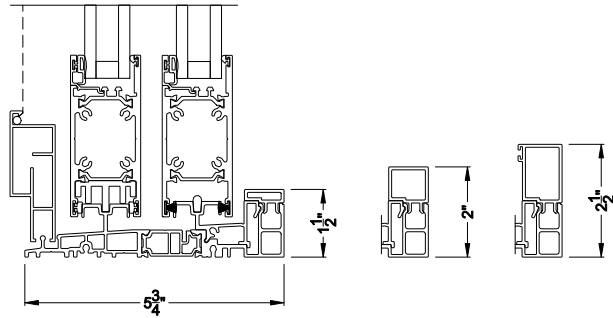

Weather Shield®

VUE Collection™

Sliding Patio Doors

CROSS SECTION DETAILS

VUE COLLECTION SLIDING PATIO DOOR (4702)
Vertical Sections - Flat Bead

Intermediate Interlock
Used on heights greater than 8-0 (96° RO)
and up to 10-0 (120° RO)

High Performance Interlock
Used on heights greater than 10-0 (120° RO)

VUE COLLECTION SLIDING PATIO DOOR (4702)
Vertical Sections - w/ Sill Riser

VUE COLLECTION SLIDING PATIO DOOR (4702)
Horizontal Sections - 2- Panel - Flat Bead - Flush Interlock
Used on heights up to 8-0 (96° RO)

Note: All dimensions are approximate. Weather Shield reserves the right to change specifications without notice.

VUE COLLECTION SLIDING PATIO DOOR (4702)
 Horizontal Sections - 4 - Panel - Flat Bead - Flush Interlock

Mull Section 1/2" Aluminum Reinforcement

Mull Section 1/2" Steel Reinforcement

Note: All dimensions are approximate. Weather Shield reserves the right to change specifications without notice.