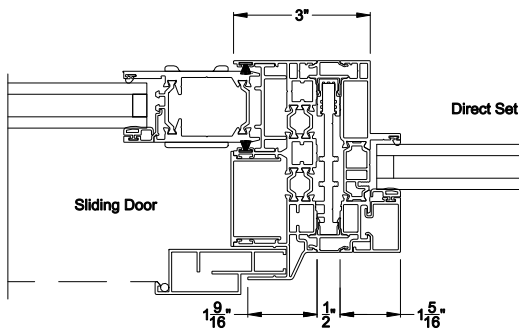

Note: All dimensions are approximate. Weather Shield reserves the right to change specifications without notice.

VUE COLLECTION SLIDING PATIO DOOR

Mullion Sections - Flat Bead

Stack Section 1/2" Aluminum Stack to Direct-set

Mull Section 1/2" Aluminum Reinforcement

Mull Section 1/2" Steel Reinforcement

Note: All dimensions are approximate. Weather Shield reserves the right to change specifications without notice.