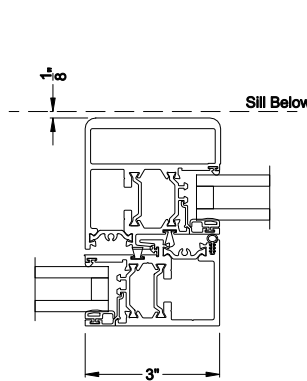

Weather Shield®

VUE Collection™

Sliding Patio Doors

CROSS SECTION DETAILS

VUE COLLECTION SLIDING PATIO DOOR (4702)
Vertical Sections - Flat Bead

Intermediate Interlock
Used on heights greater than 8-0 (96° RO)
and up to 10-0 (120° RO)

High Performance Interlock
Used on heights greater than 10-0 (120° RO)

VUE COLLECTION SLIDING PATIO DOOR (4702)
Vertical Sections - w/ Sill Riser

VUE COLLECTION SLIDING PATIO DOOR (4702)
Horizontal Sections - 2- Panel - Flat Bead - Flush Interlock
Used on heights up to 8-0 (96° RO)

Note: All dimensions are approximate. Weather Shield reserves the right to change specifications without notice.

VUE COLLECTION SLIDING PATIO DOOR (4702)
 Horizontal Sections - 4 - Panel - Flat Bead - Flush Interlock

Mull Section 1/2" Aluminum Reinforcement

Mull Section 1/2" Steel Reinforcement

Note: All dimensions are approximate. Weather Shield reserves the right to change specifications without notice.