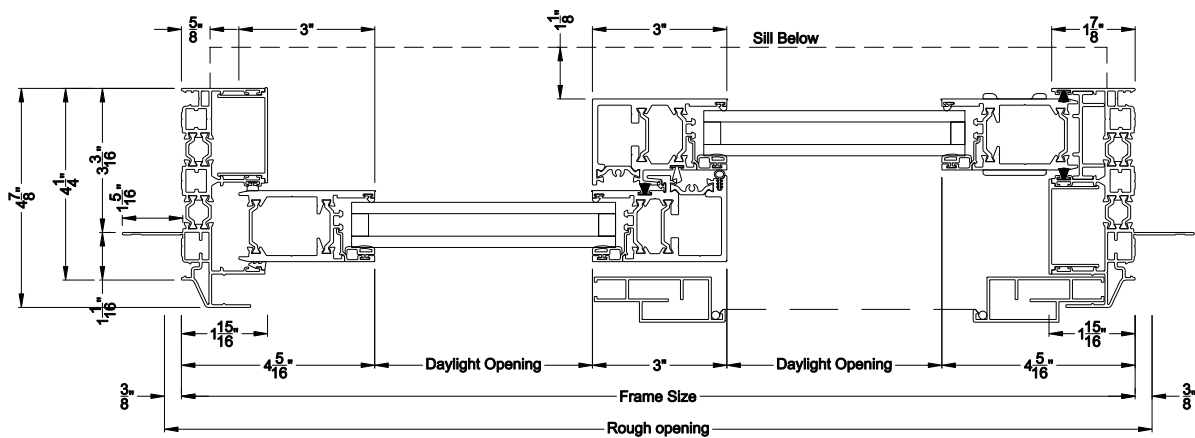

Weather Shield®

VUE Collection™

Sliding Patio Doors

CROSS SECTION DETAILS

VUE COLLECTION SLIDING PATIO DOOR (4702)
Vertical Sections - Flat Bead

Intermediate Interlock
Used on heights greater than 8-0 (96° RO)
and up to 10-0 (120° RO)

High Performance Interlock
Used on heights greater than 10-0 (120° RO)

VUE COLLECTION SLIDING PATIO DOOR (4702)
Vertical Sections - w/ Sill Riser

VUE COLLECTION SLIDING PATIO DOOR (4702)
Horizontal Sections - 2- Panel - Flat Bead - Flush Interlock
Used on heights up to 8-0 (96° RO)

Note: All dimensions are approximate. Weather Shield reserves the right to change specifications without notice.

VUE COLLECTION SLIDING PATIO DOOR

Mullion Sections - Flat Bead

Stack Section 1/2" Aluminum Stack to Direct-set

Mull Section 1/2" Aluminum Reinforcement

Mull Section 1/2" Steel Reinforcement

Note: All dimensions are approximate. Weather Shield reserves the right to change specifications without notice.