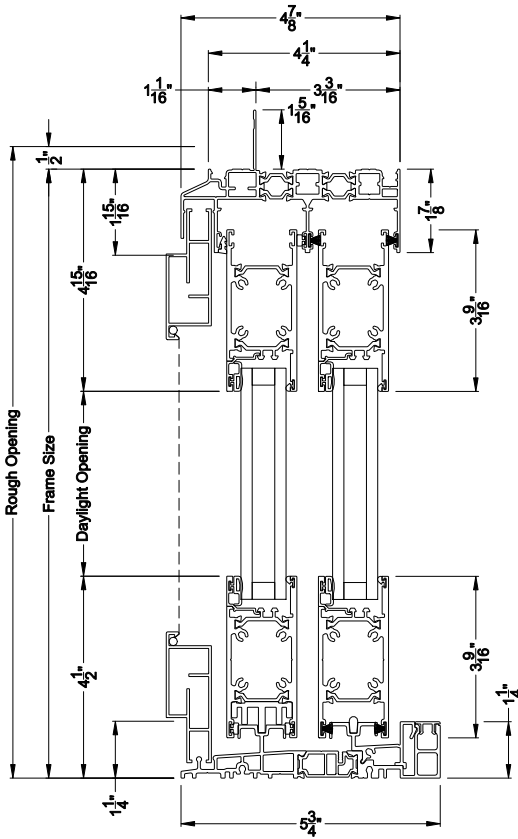

Weather Shield®

VUE Collection™

Sliding Patio Doors

CROSS SECTION DETAILS

VUE COLLECTION SLIDING PATIO DOOR (4702)
Vertical Sections - Flat Bead

Intermediate Interlock
Used on heights greater than 8-0 (96° RO)
and up to 10-0 (120° RO)

High Performance Interlock
Used on heights greater than 10-0 (120° RO)

VUE COLLECTION SLIDING PATIO DOOR (4702)
Vertical Sections - w/ Sill Riser

VUE COLLECTION SLIDING PATIO DOOR (4702)
Horizontal Sections - 2- Panel - Flat Bead - Flush Interlock
Used on heights up to 8-0 (96° RO)

Note: All dimensions are approximate. Weather Shield reserves the right to change specifications without notice.

VUE COLLECTION SLIDING PATIO DOOR

Mullion Sections - Flat Bead

Stack Section 1/2" Aluminum Stack to Direct-set

Mull Section 1/2" Aluminum Reinforcement

Mull Section 1/2" Steel Reinforcement

Note: All dimensions are approximate. Weather Shield reserves the right to change specifications without notice.