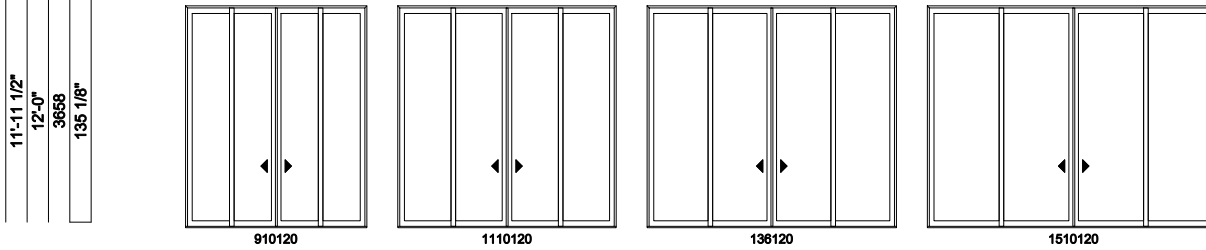

6'-7 1/2"	6'-8"	2032	71 1/8"				
6'-9 1/2"	6'-10"	2083	73 1/8"				
7'-1 1/2"	7'-2"	2184	77 1/8"				
7'-11 1/2"	8'-0"	2438	87 1/8"				
8'-1 1/2"	8'-2"	2489	89 1/8"				
8'-11 1/2"	9'-0"	2743	99 1/8"				
9'-11 1/2"	10'-0"	3048	111 1/8"				
10'-11 1/2"	11'-0"	3353	123 1/8"				

### Sliding Patio Doors - (4702) 4 Panel

Jamb Dimension	17'-9 1/4"	19'-9 1/4"
Rough Opening	17'-10"	19'-10"
Soft Metric R.O. (mm)	5436	6045
Glass Size	49 5/32"	55 5/32"

6'-7 1/2"	6'-8"	2032	71 1/8"		
6'-9 1/2"	6'-10"	2083	73 1/8"		
7'-1 1/2"	7'-2"	2184	77 1/8"		
7'-11 1/2"	8'-0"	2438	87 1/8"		
8'-1 1/2"	8'-2"	2489	89 1/8"		
8'-11 1/2"	9'-0"	2743	99 1/8"		
9'-11 1/2"	10'-0"	3048	111 1/8"		
10'-11 1/2"	11'-0"	3353	123 1/8"		

### Sliding Patio Doors - (4702) 4 Panel

Jamb Dimension	9'-9 1/4"	11'-9 1/4"	13'-5 1/4"	15'-9 1/4"
Rough Opening	9'-10"	11'-10"	13'-6"	15'-10"
Soft Metric R.O. (mm)	2997	3607	4115	4826
Glass Size	25 5/32"	31 5/32"	36 5/32"	43 5/32"