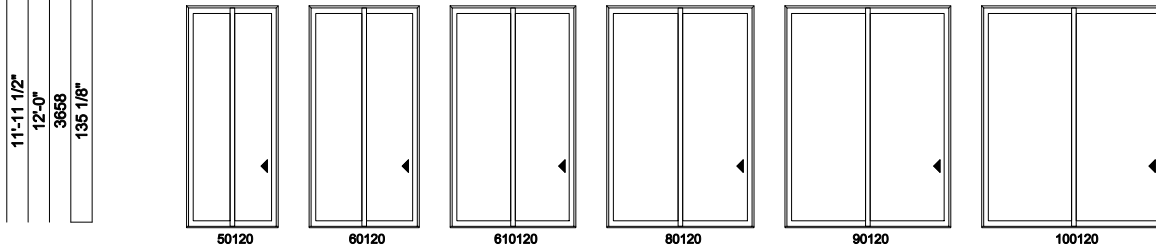

Sliding Patio Doors - (4702) 2 Panel

Jamb Dimension	4'-11 1/4"	5'-11 1/4"	6'-9 1/4"	7'-11 1/4"	8'-11 1/4"	9'-11 1/4"
Rough Opening	5'-0"	6'-0"	6'-10"	8'-0"	9'-0"	10'-0"
Soft Metric R.O. (mm)	1524	1829	2083	2438	2743	3048
Glass Size	24 7/8"	30 7/8"	35 7/8"	42 7/8"	48 7/8"	54 7/8"