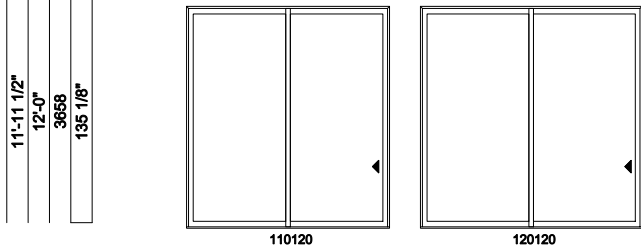

NOTE: Two panel units are also available in reverse operation (XO)

Sliding Patio Doors - (4702) 2 Panel

Jamb Dimension	4'-11 1/4"	5'-11 1/4"	6'-9 1/4"	7'-11 1/4"	8'-11 1/4"	9'-11 1/4"
Rough Opening	5'-0"	6'-0"	6'-10"	8'-0"	9'-0"	10'-0"
Soft Metric R.O. (mm)	1524	1829	2083	2438	2743	3048
Glass Size	24 7/8"	30 7/8"	35 7/8"	42 7/8"	48 7/8"	54 7/8"

Sliding Patio Doors - (4702) 2 Panel

Jamb Dimension	10'-11 1/4"	11'-11 1/4"
Rough Opening	11'-0"	12'-0"
Soft Metric R.O. (mm)	3353	3658
Glass Size	60 7/8"	66 7/8"

NOTE: Two panel units are also available in reverse operation (XO)