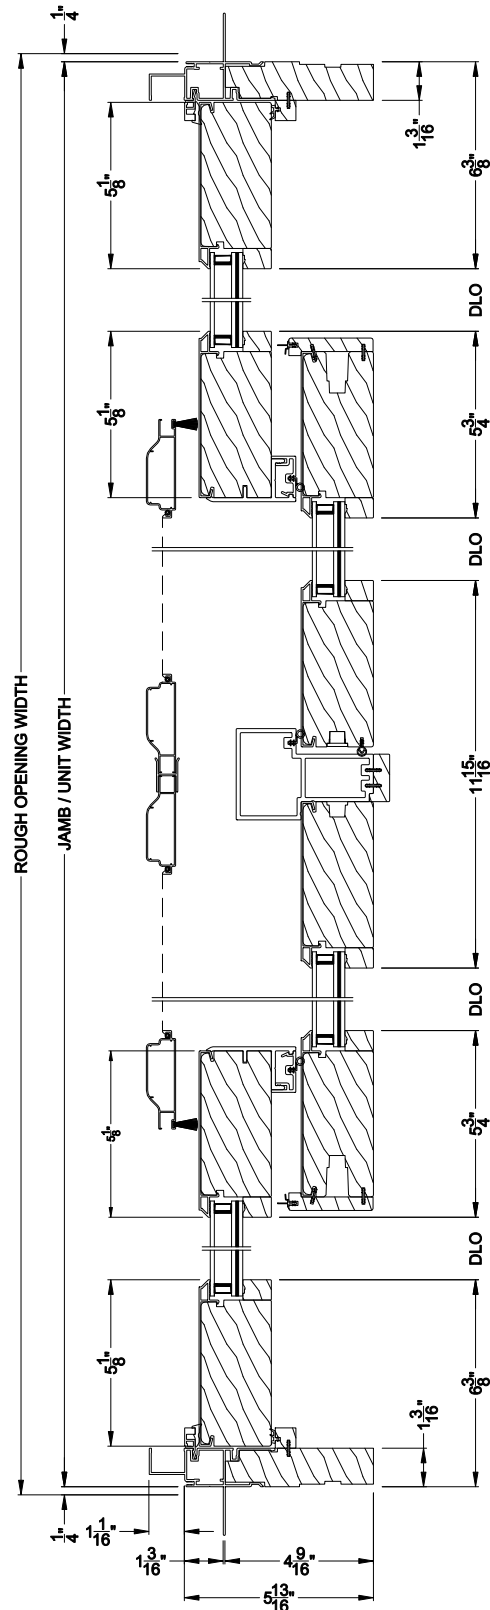

Weather Shield™

Premium Coastal™ - IG

Next Gen Sliding Patio Doors

CROSS SECTION DETAILS

PREMIUM COASTAL SLIDING PATIO DOOR (1704)

Vertical Section

PREMIUM COASTAL SLIDING PATIO DOOR (1704)

Horizontal Section

Note: All dimensions are approximate. Weather Shield reserves the right to change specifications without notice.

Weather Shield™

Premium Coastal™ - IG

Next Gen Sliding Patio Doors

CROSS SECTION DETAILS

PREMIUM COASTAL SLIDING PATIO DOOR (1704)
Horizontal Section - 4 Panel Door

Note: All dimensions are approximate. Weather Shield reserves the right to change specifications without notice.