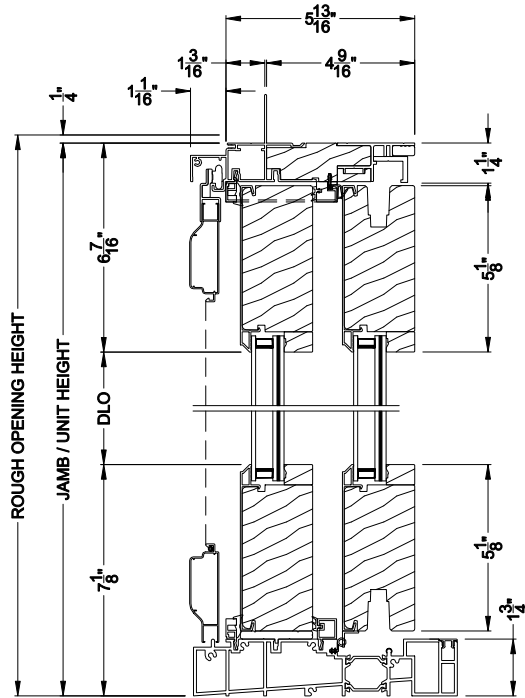

Weather Shield™

Premium Coastal™ - IG

Next Gen Sliding Patio Doors

CROSS SECTION DETAILS

PREMIUM COASTAL SLIDING PATIO DOOR (1704)

Vertical Section

PREMIUM COASTAL SLIDING PATIO DOOR (1704)

Horizontal Section

Note: All dimensions are approximate. Weather Shield reserves the right to change specifications without notice.

Weather Shield™

Premium Coastal™ - IG

Next Gen Sliding Patio Doors

CROSS SECTION DETAILS

PREMIUM COASTAL SLIDING PATIO DOOR (1704)
Horizontal Section - 4 Panel Door

Note: All dimensions are approximate. Weather Shield reserves the right to change specifications without notice.