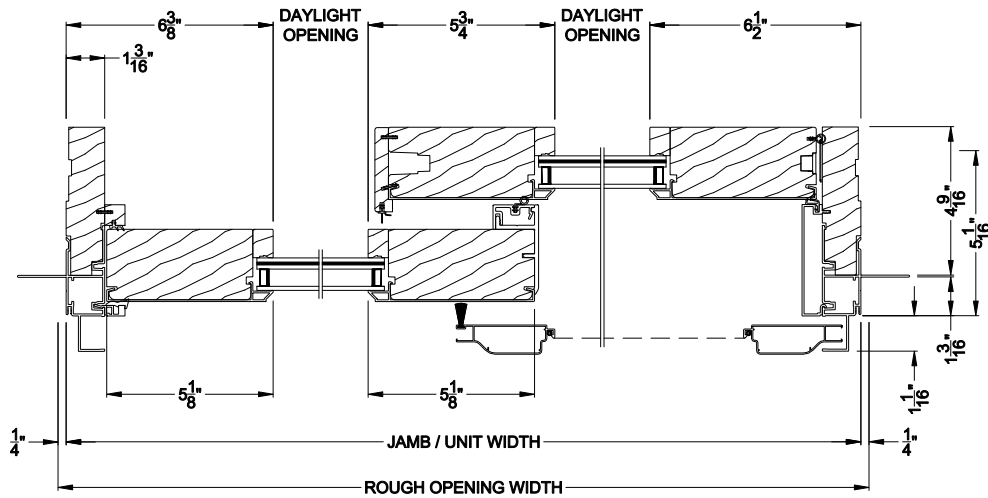

Weather Shield™

Premium Coastal™ - IG

Next Gen Sliding Patio Doors

CROSS SECTION DETAILS

PREMIUM COASTAL SLIDING PATIO DOOR (1704)

Vertical Section

PREMIUM COASTAL SLIDING PATIO DOOR (1704)

Horizontal Section

Note: All dimensions are approximate. Weather Shield reserves the right to change specifications without notice.

Weather Shield™

Premium Coastal™ - IG

Next Gen Sliding Patio Doors

CROSS SECTION DETAILS

PREMIUM COASTAL SLIDING PATIO DOOR (1704)
Horizontal Section - 4 Panel Door

Note: All dimensions are approximate. Weather Shield reserves the right to change specifications without notice.