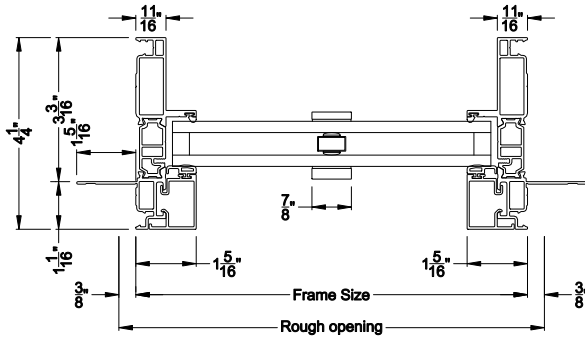

VUE COLLECTION DIRECT SET WINDOW (4301)

Horizontal Sections with Simulated Divide Lites

Square Bead with Square SDL w/ Thin GBG

Beveled Bead with Beveled SDL w/ Thin GBG

Narrow Bead with Square SDL w/ Thin GBG

Triple Glaze

Grilles Between the Glass

Note: All dimensions are approximate. Weather Shield reserves the right to change specifications without notice.