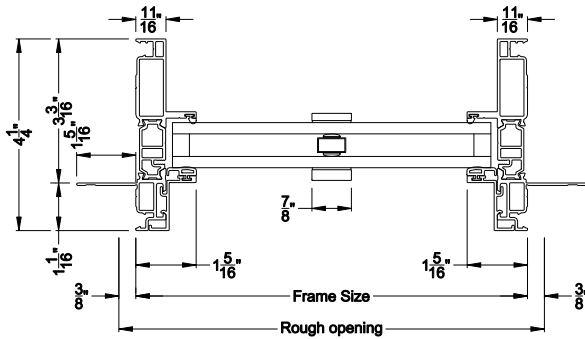

VUE COLLECTION DIRECT SET WINDOW (4301)

Horizontal Sections with Simulated Divide Lites

Square Bead with Square SDL w/ Thin GBG

Beveled Bead with Beveled SDL w/ Thin GBG

Narrow Bead with Square SDL w/ Thin GBG

Triple Glaze

Grilles Between the Glass

Note: All dimensions are approximate. Weather Shield reserves the right to change specifications without notice.