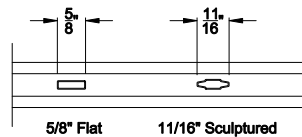

VUE COLLECTION DIRECT SET WINDOW (4301)

Horizontal Sections with Simulated Divide Lites

Square Bead with Square SDL w/ Thin GBG

Beveled Bead with Beveled SDL w/ Thin GBG

Narrow Bead with Square SDL w/ Thin GBG

Triple Glaze

Grilles Between the Glass

Note: All dimensions are approximate. Weather Shield reserves the right to change specifications without notice.