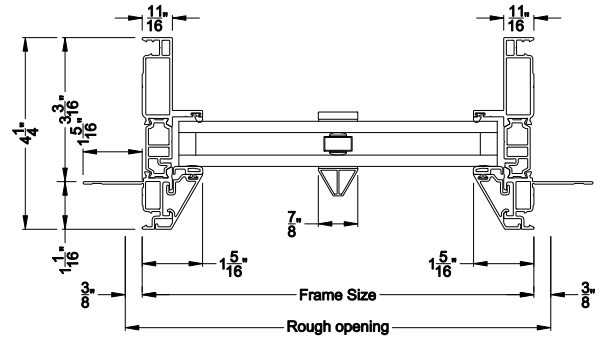

VUE COLLECTION DIRECT SET WINDOW (4301)

Horizontal Sections with Simulated Divide Lites

Square Bead with Square SDL w/ Thin GBG

Beveled Bead with Beveled SDL w/ Thin GBG

Narrow Bead with Square SDL w/ Thin GBG

Triple Glaze

Grilles Between the Glass

Note: All dimensions are approximate. Weather Shield reserves the right to change specifications without notice.