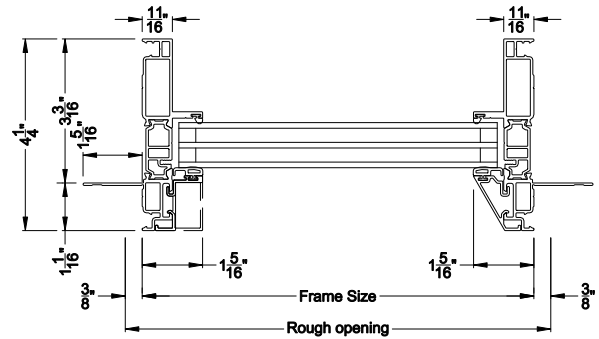

VUE COLLECTION DIRECT SET WINDOW (4301)

Horizontal Sections with Simulated Divide Lites

Square Bead with Square SDL w/ Thin GBG

Beveled Bead with Beveled SDL w/ Thin GBG

Narrow Bead with Square SDL w/ Thin GBG

Triple Glaze

Grilles Between the Glass

Note: All dimensions are approximate. Weather Shield reserves the right to change specifications without notice.