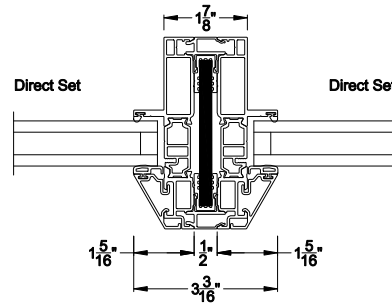

## CROSS SECTION DETAILS

**VUE COLLECTION DIRECT SET WINDOW (4301)**  
Vertical Sections - Beveled Bead

**Mull / Stack Modular Stack Section**  
Direct Mull

**Mull / Stack Modular Mull Section**  
Direct Mull

**VUE COLLECTION DIRECT SET WINDOW (4301)**  
Horizontal Sections - Beveled Bead

**Mull / Stack Modular Mull Section**  
Direct Mull

Note: All dimensions are approximate. Weather Shield reserves the right to change specifications without notice.

**VUE COLLECTION DIRECT SET WINDOW**  
**Modular Reinforced Mullion Sections - Narrow Bead**

**Mull / Stack Modular Mull Section**  
**1/2" Aluminum Reinforcement**

**Mull / Stack Modular Mull Section**  
**1/2" Steel Reinforcement**

**Mull / Stack Modular Mull Section**  
**1/2" Aluminum Reinforcement**

**Mull / Stack Modular Mull Section**  
**1/2" Steel Reinforcement**

Note: All dimensions are approximate. Weather Shield reserves the right to change specifications without notice.