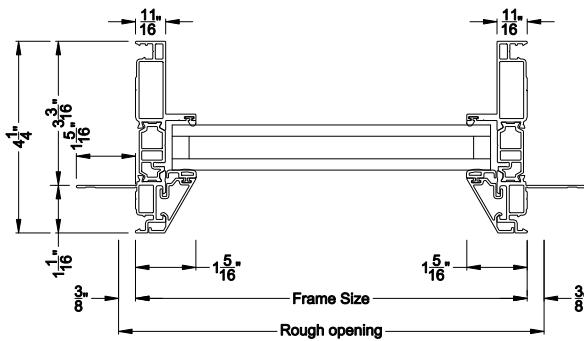

## CROSS SECTION DETAILS

**VUE COLLECTION DIRECT SET WINDOW (4301)**  
Vertical Sections - Beveled Bead

**Mull / Stack Modular Stack Section**  
Direct Mull

**Mull / Stack Modular Mull Section**  
Direct Mull

**VUE COLLECTION DIRECT SET WINDOW (4301)**  
Horizontal Sections - Beveled Bead

**Mull / Stack Modular Mull Section**  
Direct Mull

Note: All dimensions are approximate. Weather Shield reserves the right to change specifications without notice.