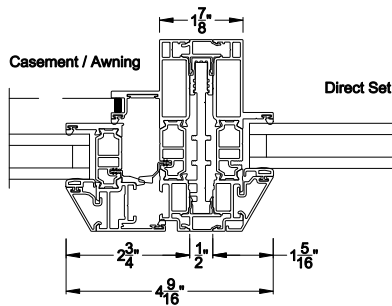

## CROSS SECTION DETAILS

**VUE COLLECTION DIRECT SET WINDOW (4301)**  
Vertical Sections - Beveled Bead

**Mull / Stack Modular Stack Section**  
Direct Mull

**Mull / Stack Modular Mull Section**  
Direct Mull

**VUE COLLECTION DIRECT SET WINDOW (4301)**  
Horizontal Sections - Beveled Bead

**Mull / Stack Modular Mull Section**  
Direct Mull

Note: All dimensions are approximate. Weather Shield reserves the right to change specifications without notice.

**VUE COLLECTION DIRECT SET WINDOW**  
**Modular Reinforced Mullion Sections - Narrow Bead**

**Mull / Stack Modular Mull Section**  
**1/2" Aluminum Reinforcement**

**Mull / Stack Modular Mull Section**  
**1/2" Steel Reinforcement**

**Mull / Stack Modular Mull Section**  
**1/2" Aluminum Reinforcement**

**Mull / Stack Modular Mull Section**  
**1/2" Steel Reinforcement**

Note: All dimensions are approximate. Weather Shield reserves the right to change specifications without notice.