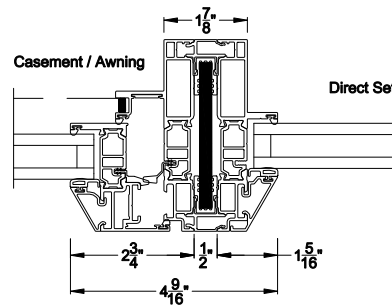

## CROSS SECTION DETAILS

**VUE COLLECTION DIRECT SET WINDOW (4301)**  
Vertical Sections - Beveled Bead

**Mull / Stack Modular Stack Section**  
Direct Mull

**Mull / Stack Modular Mull Section**  
Direct Mull

**VUE COLLECTION DIRECT SET WINDOW (4301)**  
Horizontal Sections - Beveled Bead

**Mull / Stack Modular Mull Section**  
Direct Mull

Note: All dimensions are approximate. Weather Shield reserves the right to change specifications without notice.

**VUE COLLECTION DIRECT SET WINDOW**  
**Modular Reinforced Mullion Sections - Narrow Bead**

**Mull / Stack Modular Mull Section**  
**1/2" Aluminum Reinforcement**

**Mull / Stack Modular Mull Section**  
**1/2" Steel Reinforcement**

**Mull / Stack Modular Mull Section**  
**1/2" Aluminum Reinforcement**

**Mull / Stack Modular Mull Section**  
**1/2" Steel Reinforcement**

Note: All dimensions are approximate. Weather Shield reserves the right to change specifications without notice.