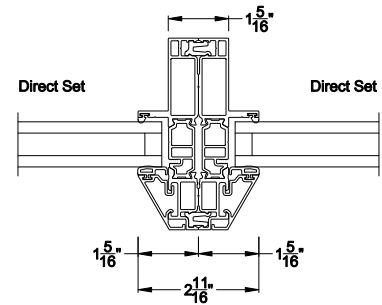

## CROSS SECTION DETAILS

**VUE COLLECTION DIRECT SET WINDOW (4301)**  
Vertical Sections - Beveled Bead

**Mull / Stack Modular Stack Section**  
Direct Mull

**Mull / Stack Modular Mull Section**  
Direct Mull

**VUE COLLECTION DIRECT SET WINDOW (4301)**  
Horizontal Sections - Beveled Bead

**Mull / Stack Modular Mull Section**  
Direct Mull

Note: All dimensions are approximate. Weather Shield reserves the right to change specifications without notice.