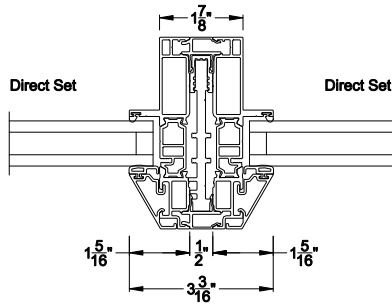

## CROSS SECTION DETAILS

**VUE COLLECTION DIRECT SET WINDOW (4301)**  
Vertical Sections - Beveled Bead

**Mull / Stack Modular Stack Section**  
Direct Mull

**Mull / Stack Modular Mull Section**  
Direct Mull

**VUE COLLECTION DIRECT SET WINDOW (4301)**  
Horizontal Sections - Beveled Bead

**Mull / Stack Modular Mull Section**  
Direct Mull

Note: All dimensions are approximate. Weather Shield reserves the right to change specifications without notice.

**VUE COLLECTION DIRECT SET WINDOW**  
**Modular Reinforced Mullion Sections - Narrow Bead**

**Mull / Stack Modular Mull Section**  
**1/2" Aluminum Reinforcement**

**Mull / Stack Modular Mull Section**  
**1/2" Steel Reinforcement**