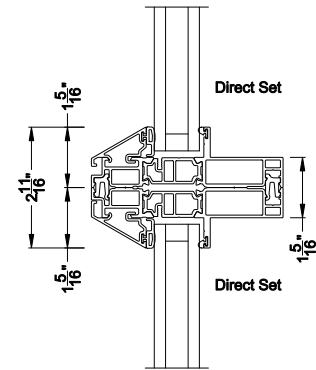

## CROSS SECTION DETAILS

**VUE COLLECTION DIRECT SET WINDOW (4301)**  
Vertical Sections - Beveled Bead

**Mull / Stack Modular Stack Section**  
Direct Mull

**Mull / Stack Modular Mull Section**  
Direct Mull

**VUE COLLECTION DIRECT SET WINDOW (4301)**  
Horizontal Sections - Beveled Bead

**Mull / Stack Modular Mull Section**  
Direct Mull

Note: All dimensions are approximate. Weather Shield reserves the right to change specifications without notice.

**Mull / Stack Modular Mull Section**  
**1/2" Aluminum Reinforcement**

**Mull / Stack Modular Mull Section**  
**1/2" Steel Reinforcement**

Note: All dimensions are approximate. Weather Shield reserves the right to change specifications without notice.