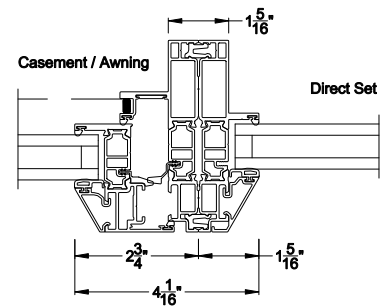

## CROSS SECTION DETAILS

**VUE COLLECTION DIRECT SET WINDOW (4301)**  
Vertical Sections - Beveled Bead

**Mull / Stack Modular Stack Section**  
Direct Mull

**Mull / Stack Modular Mull Section**  
Direct Mull

**VUE COLLECTION DIRECT SET WINDOW (4301)**  
Horizontal Sections - Beveled Bead

**Mull / Stack Modular Mull Section**  
Direct Mull

Note: All dimensions are approximate. Weather Shield reserves the right to change specifications without notice.