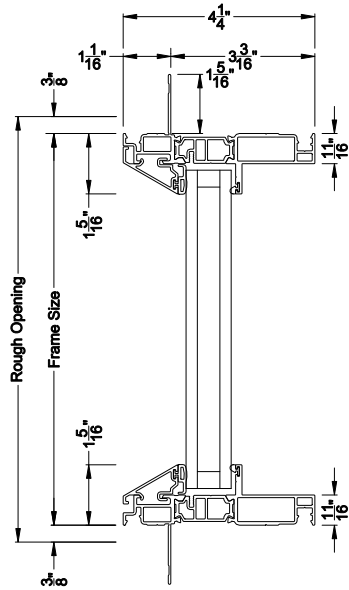

## CROSS SECTION DETAILS

**VUE COLLECTION DIRECT SET WINDOW (4301)**  
Vertical Sections - Beveled Bead

**Mull / Stack Modular Stack Section**  
Direct Mull

**Mull / Stack Modular Mull Section**  
Direct Mull

**VUE COLLECTION DIRECT SET WINDOW (4301)**  
Horizontal Sections - Beveled Bead

**Mull / Stack Modular Mull Section**  
Direct Mull

Note: All dimensions are approximate. Weather Shield reserves the right to change specifications without notice.

**VUE COLLECTION DIRECT SET WINDOW**  
**Modular Reinforced Mullion Sections - Narrow Bead**

**Mull / Stack Modular Mull Section**  
**1/2" Aluminum Reinforcement**

**Mull / Stack Modular Mull Section**  
**1/2" Steel Reinforcement**

**Mull / Stack Modular Mull Section**  
**1/2" Aluminum Reinforcement**

**Mull / Stack Modular Mull Section**  
**1/2" Steel Reinforcement**

Note: All dimensions are approximate. Weather Shield reserves the right to change specifications without notice.