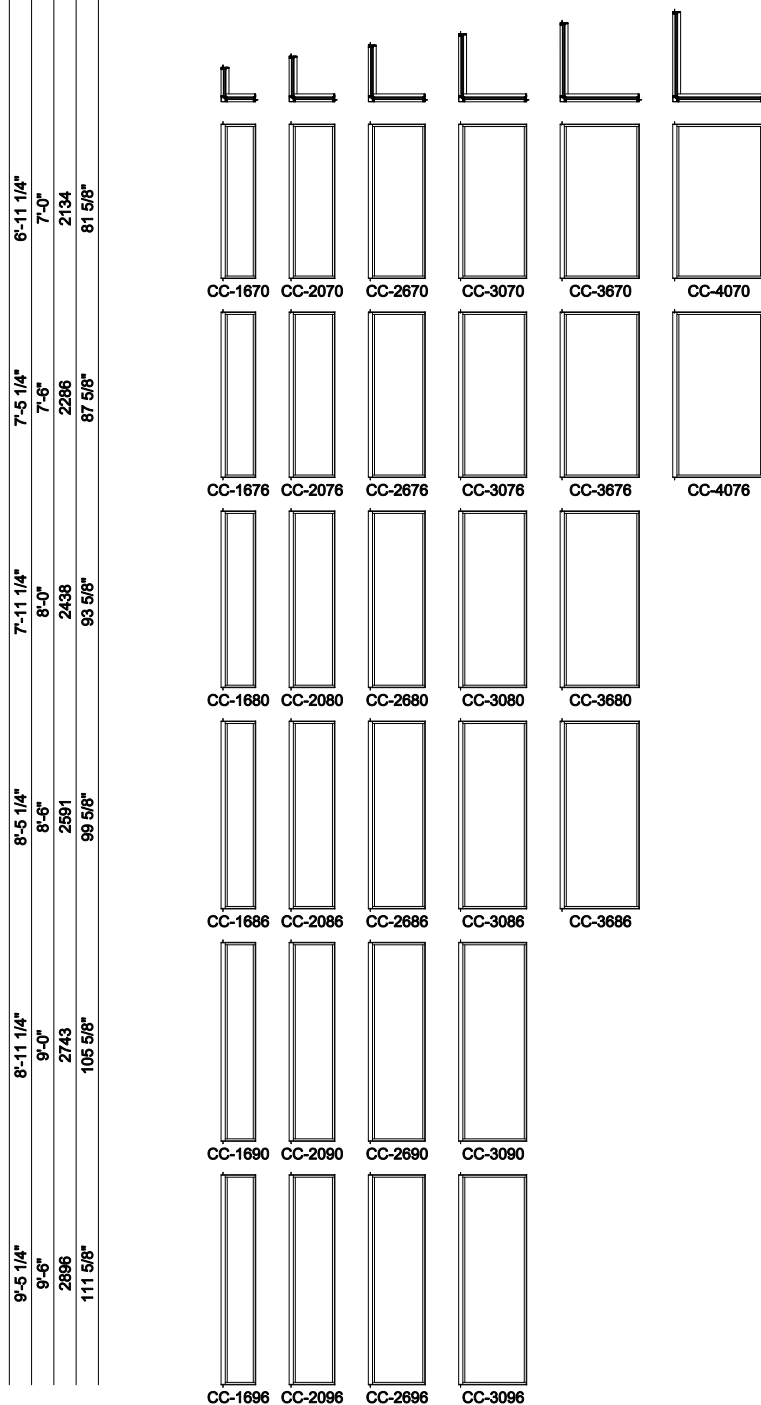

VUE Corner Window - 4301

Jamb Dimension	1'-5 5/8"	1'-11 5/8"	2'-5 5/8"	2'-11 5/8"	3'-5 5/8"	3'-11 5/8"
Rough Opening	1'-6"	2'-0"	2'-6"	3'-0"	3'-6"	4'-0"
Soft Metric R.O. (mm)	457	610	762	914	1067	1219
Glass Size	15 1/16"	21 1/16"	27 1/16"	33 1/16"	39 1/16"	45 1/16"

VUE Corner Window - 4301

Jamb Dimension	1'-5 5/8"	1'-11 5/8"	2'-5 5/8"	2'-11 5/8"
Rough Opening	1'-6"	2'-0"	2'-6"	3'-0"
Soft Metric R.O. (mm)	457	610	762	914
Glass Size	15 1/16"	21 1/16"	27 1/16"	33 1/16"