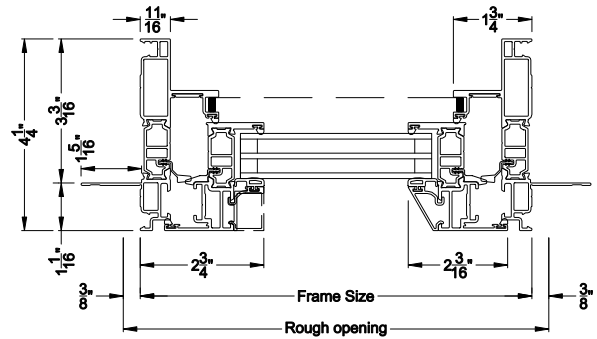

### VUE COLLECTION CASEMENT / AWNING WINDOW (4201)

Horizontal Sections with Simulated Divide Lites

**Square Bead with Square SDL w/ Thin GBG**

**Beveled Bead with Beveled SDL w/ Thin GBG**

**Narrow Bead with Square SDL w/ Thin GBG**

### Grilles Between the Glass

Note: All dimensions are approximate. Weather Shield reserves the right to change specifications without notice.