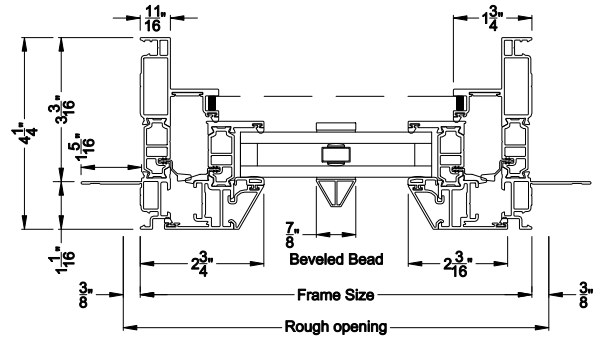

### VUE COLLECTION CASEMENT / AWNING WINDOW (4201)

Horizontal Sections with Simulated Divide Lites

**Square Bead with Square SDL w/ Thin GBG**

**Beveled Bead with Beveled SDL w/ Thin GBG**

**Narrow Bead with Square SDL w/ Thin GBG**

### Grilles Between the Glass

Note: All dimensions are approximate. Weather Shield reserves the right to change specifications without notice.