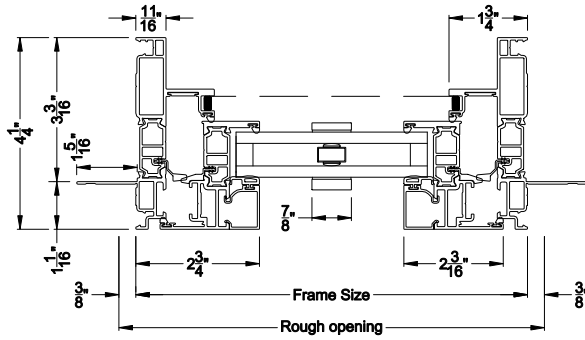

### VUE COLLECTION CASEMENT / AWNING WINDOW (4201)

Horizontal Sections with Simulated Divide Lites

**Square Bead with Square SDL w/ Thin GBG**

**Beveled Bead with Beveled SDL w/ Thin GBG**

**Narrow Bead with Square SDL w/ Thin GBG**

### Grilles Between the Glass

Note: All dimensions are approximate. Weather Shield reserves the right to change specifications without notice.