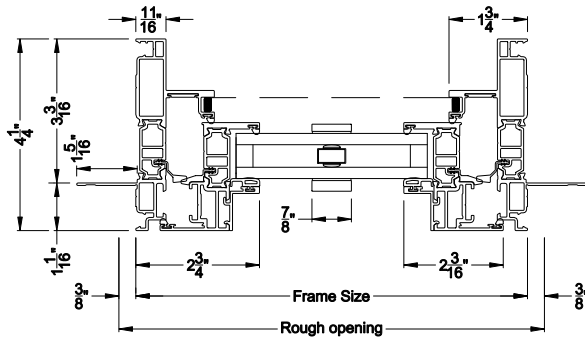

### VUE COLLECTION CASEMENT / AWNING WINDOW (4201)

Horizontal Sections with Simulated Divide Lites

**Square Bead with Square SDL w/ Thin GBG**

**Beveled Bead with Beveled SDL w/ Thin GBG**

**Narrow Bead with Square SDL w/ Thin GBG**

### Grilles Between the Glass

Note: All dimensions are approximate. Weather Shield reserves the right to change specifications without notice.