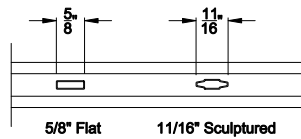

### VUE COLLECTION CASEMENT / AWNING WINDOW (4201)

Horizontal Sections with Simulated Divide Lites

**Square Bead with Square SDL w/ Thin GBG**

**Beveled Bead with Beveled SDL w/ Thin GBG**

**Narrow Bead with Square SDL w/ Thin GBG**

### Grilles Between the Glass

Note: All dimensions are approximate. Weather Shield reserves the right to change specifications without notice.