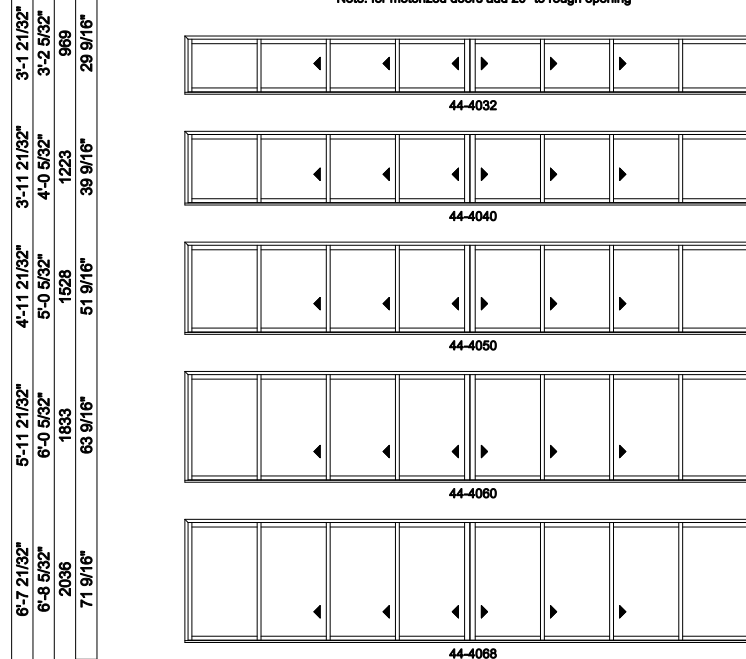

### Multi-Slide Windows - 2-1/4" Panel (4701) 4L4R Panel

Jamb Dimension	14'-8 5/8"	22'-8 5/8"
Rough Opening	14'-9 5/8"	22'-9 5/8"
Soft Metric R.O. (mm)	4512	6950
Glass Size	19 1/4"	31 1/4"

Note: for motorized doors add 20" to rough opening

### Multi-Slide Windows - 2-1/4" Panel (4701) 4L4R Panel

Jamb Dimension	30'-8 5/8"
Rough Opening	30'-9 5/8"
Soft Metric R.O. (mm)	9388
Glass Size	43 1/4"

Note: for motorized doors add 20" to rough opening