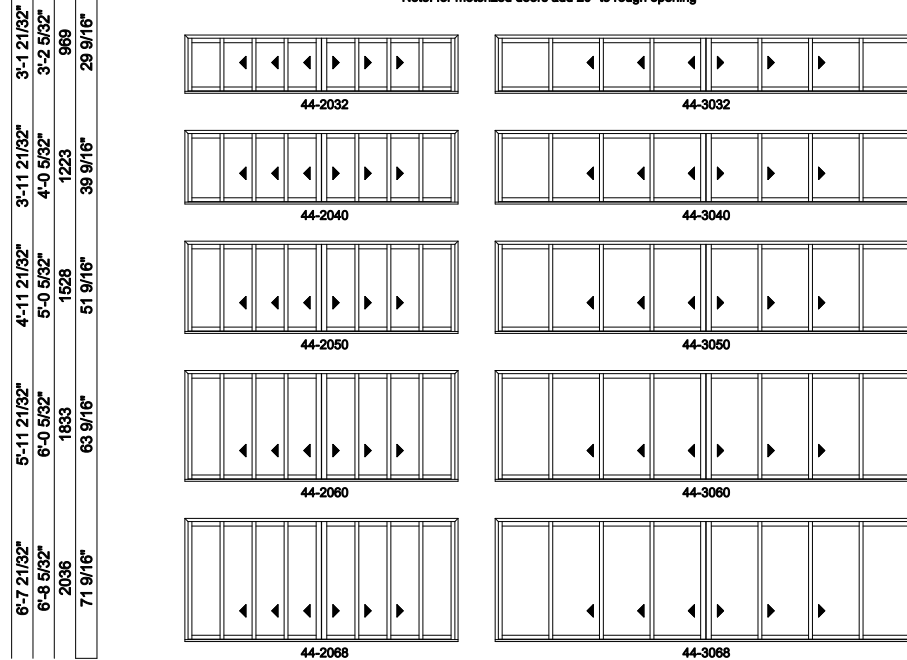

### Multi-Slide Windows - 2-1/4" Panel (4701) 4L4R Panel

Jamb Dimension	14'-8 5/8"	22'-8 5/8"
Rough Opening	14'-9 5/8"	22'-9 5/8"
Soft Metric R.O. (mm)	4512	6950
Glass Size	19 1/4"	31 1/4"

Note: for motorized doors add 20" to rough opening

### Multi-Slide Windows - 2-1/4" Panel (4701) 4L4R Panel

Jamb Dimension	30'-8 5/8"
Rough Opening	30'-9 5/8"
Soft Metric R.O. (mm)	9388
Glass Size	43 1/4"

Note: for motorized doors add 20" to rough opening