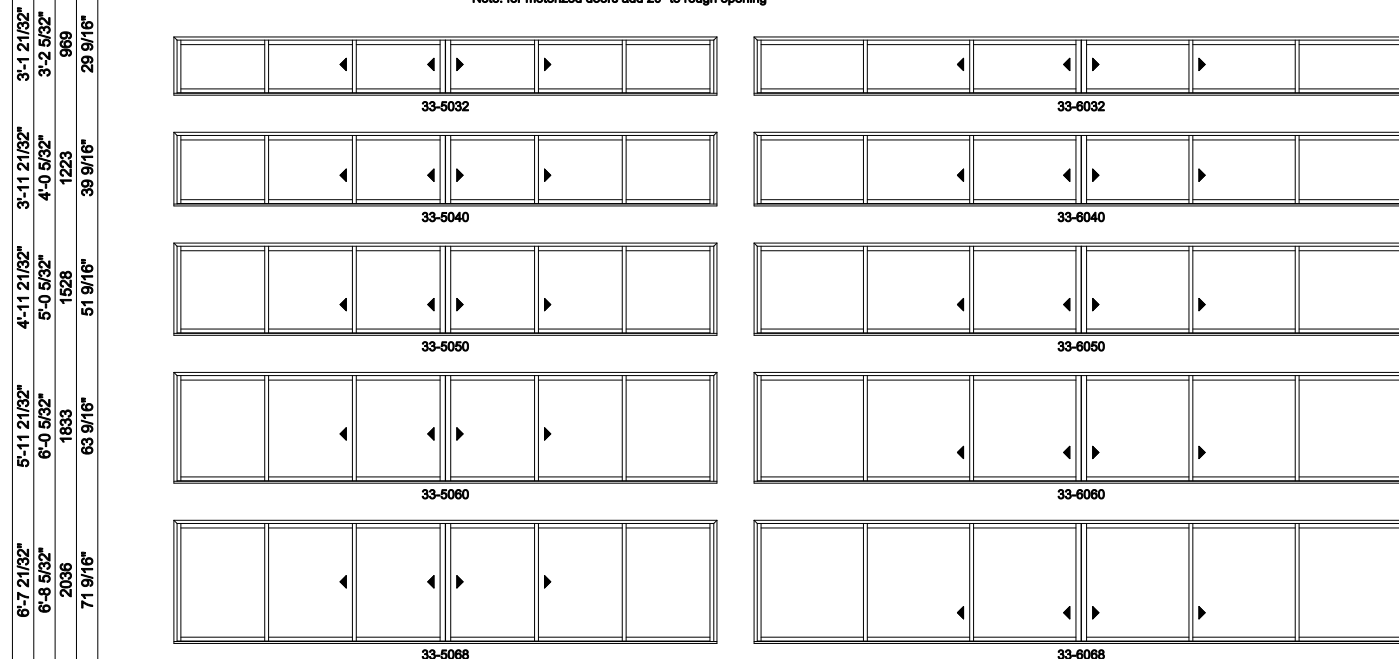

Multi-Slide Windows - 2-1/4" Panel (4701) 3L3R Panel

Jamb Dimension	29'-3 1/4"	35'-3 1/4"
Rough Opening	29'-4 1/4"	35'-4 1/4"
Soft Metric R.O. (mm)	8947	10776
Glass Size	55 1/4"	67 1/4"

Note: for motorized doors add 20" to rough opening