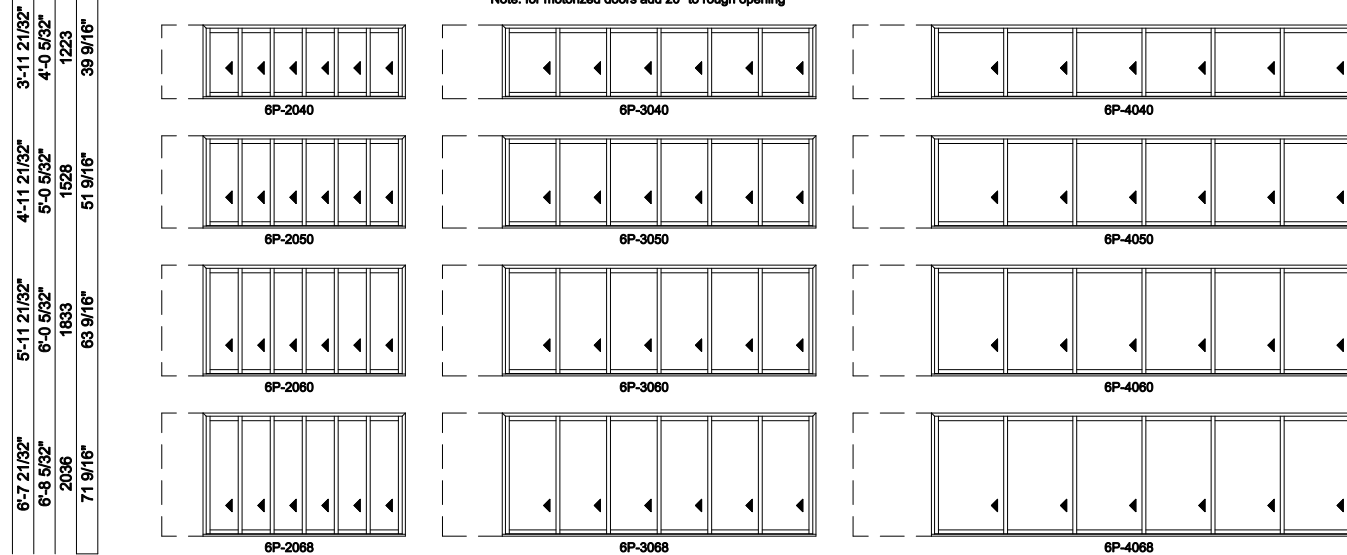

Note: for motorized doors add 20" to rough opening

6L shown; 6R available

Multi-Slide Windows - 2-1/4" Panel (4701) 6 Panel Pocket

Exposed Jamb Dimension	10'-10 27/32"	16'-10 27/32"	22'-10 27/32"
Jamb Dimension	13'-1 17/32"	20'-1 17/32"	27'-1 17/32"
Rough Opening	13'-2 17/32"	20'-2 17/32"	27'-2 17/32"
Soft Metric R.O. (mm)	4027	6160	8294
Glass Size	19 1/4"	31 1/4"	43 1/4"

Note: for motorized doors add 20" to rough opening

6L shown; 6R available

Multi-Slide Windows - 2-1/4" Panel (4701) 6 Panel Pocket

Exposed Jamb Dimension	28'-10 27/32"
Jamb Dimension	34'-1 17/32"
Rough Opening	34'-2 17/32"
Soft Metric R.O. (mm)	10427
Glass Size	55 1/4"