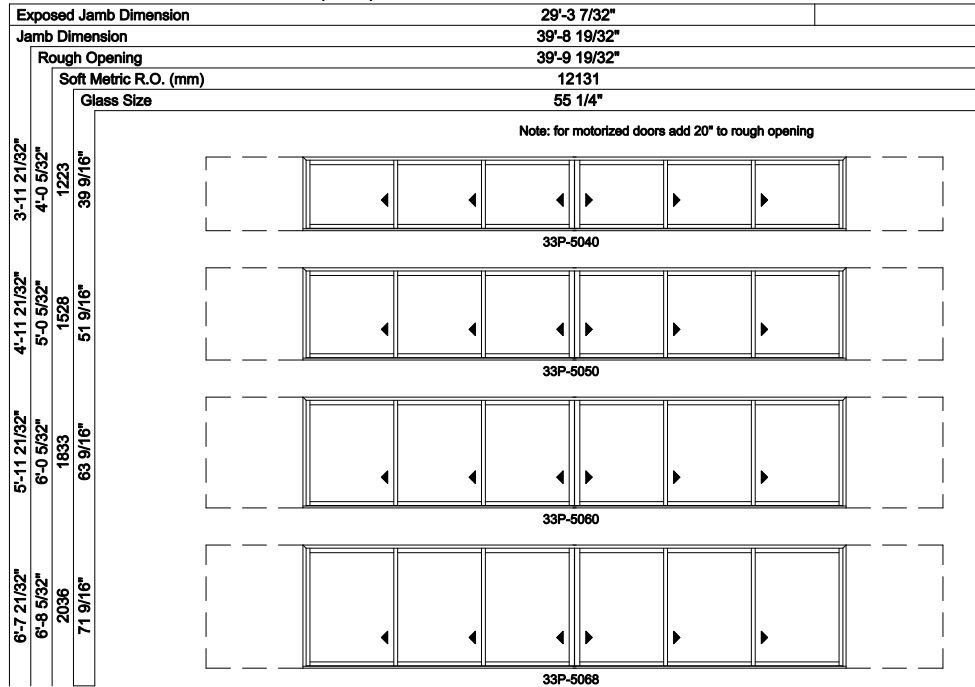

Multi-Slide Windows - 2-1/4" Panel (4701) 3L3R Panel Pocket