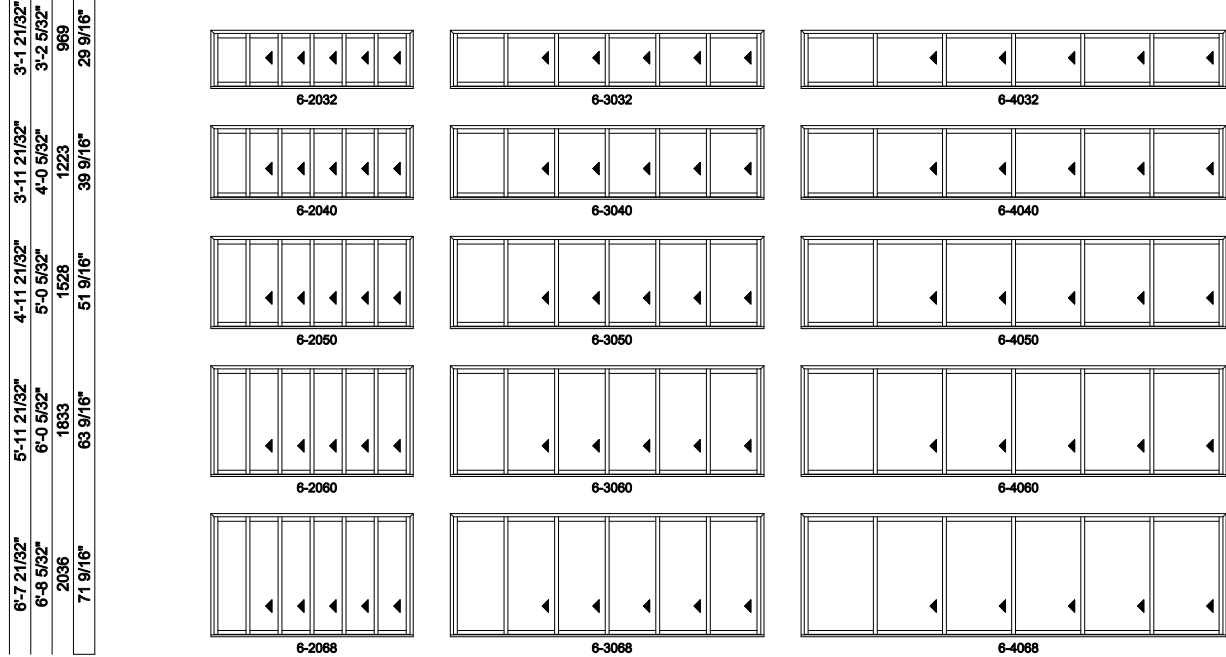

Multi-Slide Windows - 2-1/4" Panel (4701) 6 Panel

Jamb Dimension	10'-10 27/32"	16'-10 27/32"	22'-10 27/32"
Rough Opening	10'-11 27/32"	16'-11 27/32"	22'-11 27/32"
Soft Metric R.O. (mm)	3349	5178	7006
Glass Size	19 1/4"	31 1/4"	43 1/4"

Note: for motorized doors add 20" to rough opening

6L shown; 6R available

Multi-Slide Windows - 2-1/4" Panel (4701) 6 Panel

Jamb Dimension	28'-10 27/32"	34'-10 27/32"
Rough Opening	28'-11 27/32"	34'-11 27/32"
Soft Metric R.O. (mm)	8835	10664
Glass Size	55 1/4"	67 1/4"

Note: for motorized doors add 20" to rough opening

6L shown; 6R available

Multi-Slide Windows - 2-1/4" Panel (4701) 6 Panel Pocket

Exposed Jamb Dimension	10'-10 27/32"	16'-10 27/32"	22'-10 27/32"
Jamb Dimension	13'-1 17/32"	20'-1 17/32"	27'-1 17/32"
Rough Opening	13'-2 17/32"	20'-2 17/32"	27'-2 17/32"
Soft Metric R.O. (mm)	4027	6160	8294
Glass Size	19 1/4"	31 1/4"	43 1/4"