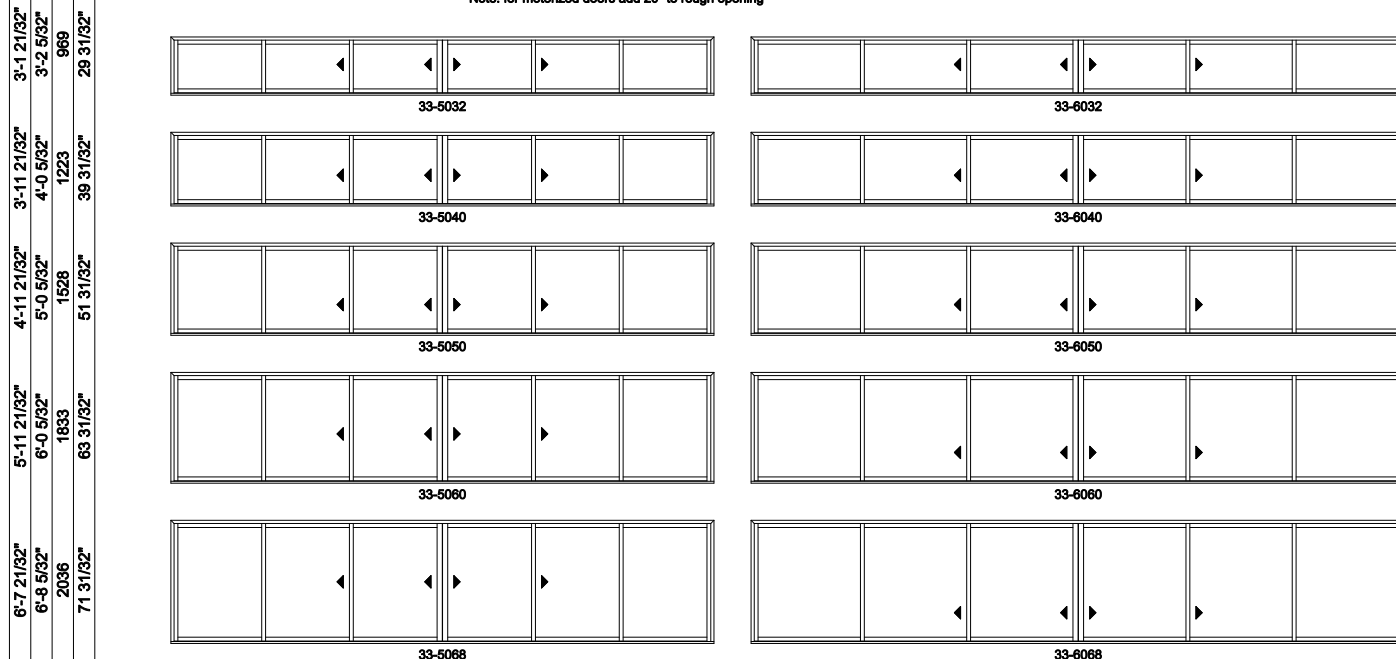

Multi-Slide Windows - 2-1/4" Panel (4701) 3L3R Panel

Jamb Dimension	11'-3 1/4"	17'-3 1/4"	23'-3 1/4"
Rough Opening	11'-4 1/4"	17'-4 1/4"	23'-4 1/4"
Soft Metric R.O. (mm)	3461	5290	7118
Glass Size	19 1/4"	31 1/4"	43 1/4"

Note: for motorized doors add 20" to rough opening

Multi-Slide Windows - 2-1/4" Panel (4701) 3L3R Panel

Jamb Dimension	29'-3 1/4"	35'-3 1/4"
Rough Opening	29'-4 1/4"	35'-4 1/4"
Soft Metric R.O. (mm)	8947	10776
Glass Size	55 1/4"	67 1/4"

Note: for motorized doors add 20" to rough opening

Multi-Slide Windows - 2-1/4" Panel (4701) 3L3R Panel Pocket

Exposed Jamb Dimension	11'-3 7/32"	17'-3 7/32"
Jamb Dimension	15'-8 19/32"	23'-8 19/32"
Rough Opening	15'-9 19/32"	23'-9 19/32"
Soft Metric R.O. (mm)	4816	7254
Glass Size	19 1/4"	31 1/4"

Note: for motorized doors add 20" to rough opening

Multi-Slide Windows - 2-1/4" Panel (4701) 3L3R Panel Pocket

Exposed Jamb Dimension	23'-3 7/32"
Jamb Dimension	31'-8 19/32"
Rough Opening	31'-9 19/32"
Soft Metric R.O. (mm)	9692
Glass Size	43 1/4"