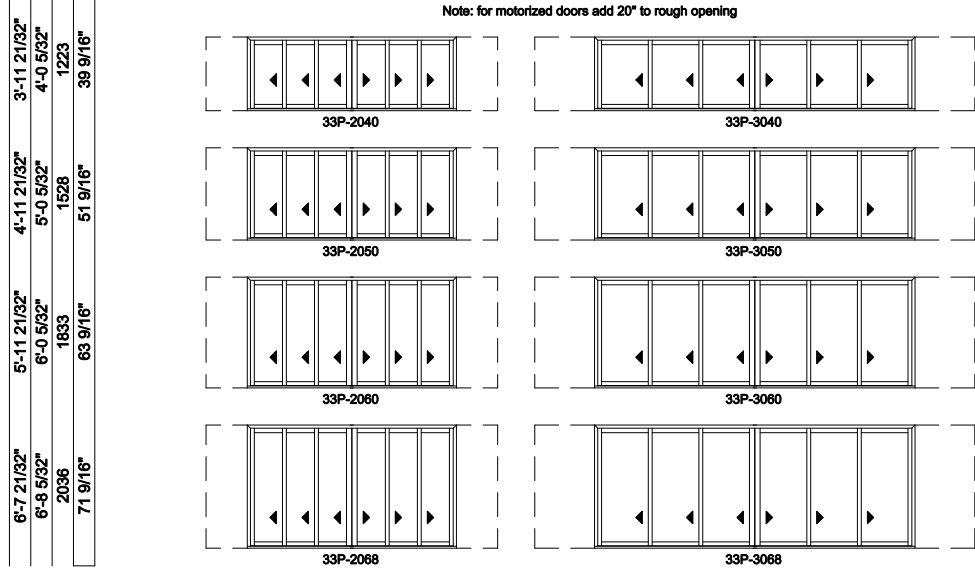

Multi-Slide Windows - 2-1/4" Panel (4701) 3L3R Panel Pocket

Exposed Jamb Dimension	11'-3 7/32"	17'-3 7/32"
Jamb Dimension	15'-8 19/32"	23'-8 19/32"
Rough Opening	15'-9 19/32"	23'-9 19/32"
Soft Metric R.O. (mm)	4816	7254
Glass Size	19 1/4"	31 1/4"

Note: for motorized doors add 20" to rough opening