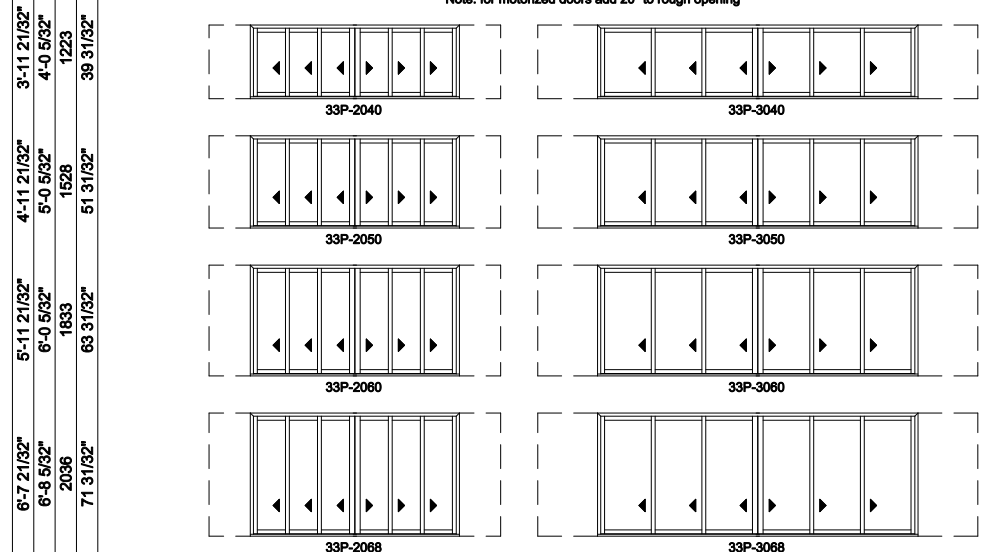

Multi-Slide Windows - 2-1/4" Panel (4701) 3L3R Panel

Jamb Dimension	11'-3 1/4"	17'-3 1/4"	23'-3 1/4"
Rough Opening	11'-4 1/4"	17'-4 1/4"	23'-4 1/4"
Soft Metric R.O. (mm)	3461	5290	7118
Glass Size	19 1/4"	31 1/4"	43 1/4"

Note: for motorized doors add 20" to rough opening

Multi-Slide Windows - 2-1/4" Panel (4701) 3L3R Panel

Jamb Dimension	29'-3 1/4"	35'-3 1/4"
Rough Opening	29'-4 1/4"	35'-4 1/4"
Soft Metric R.O. (mm)	8947	10776
Glass Size	55 1/4"	67 1/4"

Note: for motorized doors add 20" to rough opening

Multi-Slide Windows - 2-1/4" Panel (4701) 3L3R Panel Pocket

Exposed Jamb Dimension	11'-3 7/32"	17'-3 7/32"
Jamb Dimension	15'-8 19/32"	23'-8 19/32"
Rough Opening	15'-9 19/32"	23'-9 19/32"
Soft Metric R.O. (mm)	4816	7254
Glass Size	19 1/4"	31 1/4"

Note: for motorized doors add 20" to rough opening

Multi-Slide Windows - 2-1/4" Panel (4701) 3L3R Panel Pocket

Exposed Jamb Dimension	23'-3 7/32"
Jamb Dimension	31'-8 19/32"
Rough Opening	31'-9 19/32"
Soft Metric R.O. (mm)	9692
Glass Size	43 1/4"