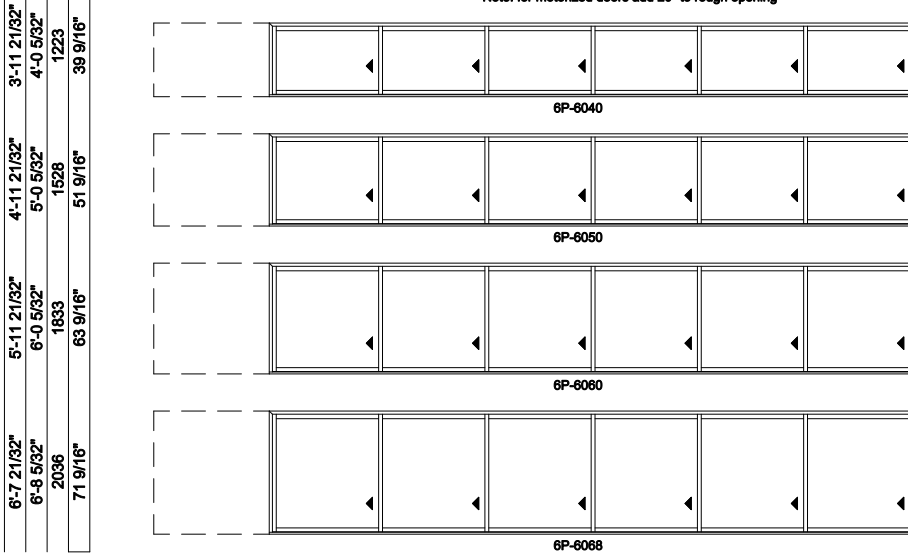

Note: for motorized doors add 20" to rough opening

6L shown; 6R available

Multi-Slide Windows - 2-1/4" Panel (4701) 6 Panel Pocket

Exposed Jamb Dimension	34'-10 27/32"
Jamb Dimension	41'-1 17/32"
Rough Opening	41'-2 17/32"
Soft Metric R.O. (mm)	12561
Glass Size	67 1/4"

Note: for motorized doors add 20" to rough opening

6L shown; 6R available

Multi-Slide Windows - 2-1/4" Panel (4701) 3L3R Panel

Jamb Dimension	11'-3 1/4"	17'-3 1/4"	23'-3 1/4"
Rough Opening	11'-4 1/4"	17'-4 1/4"	23'-4 1/4"
Soft Metric R.O. (mm)	3461	5290	7118
Glass Size	19 1/4"	31 1/4"	43 1/4"