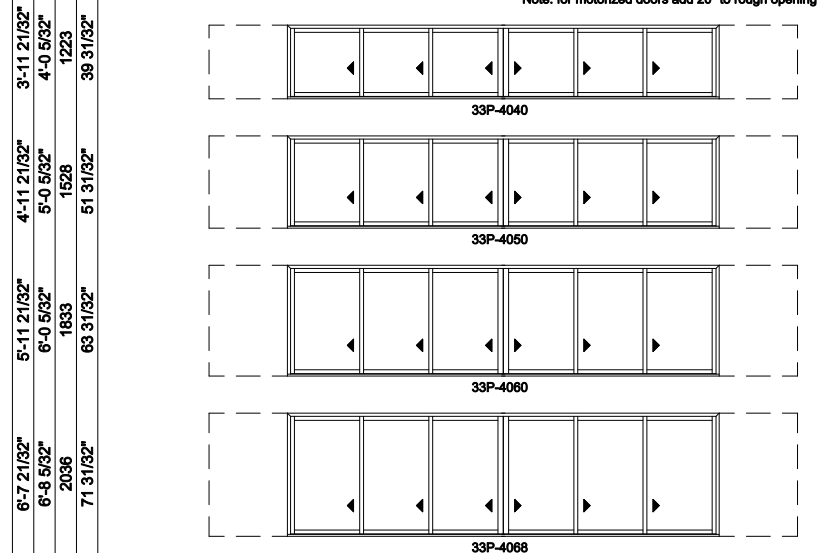

Multi-Slide Windows - 2-1/4" Panel (4701) 3L3R Panel Pocket

Exposed Jamb Dimension	23'-3 7/32"
Jamb Dimension	31'-8 19/32"
Rough Opening	31'-9 19/32"
Soft Metric R.O. (mm)	9692
Glass Size	43 1/4"

Note: for motorized doors add 20" to rough opening