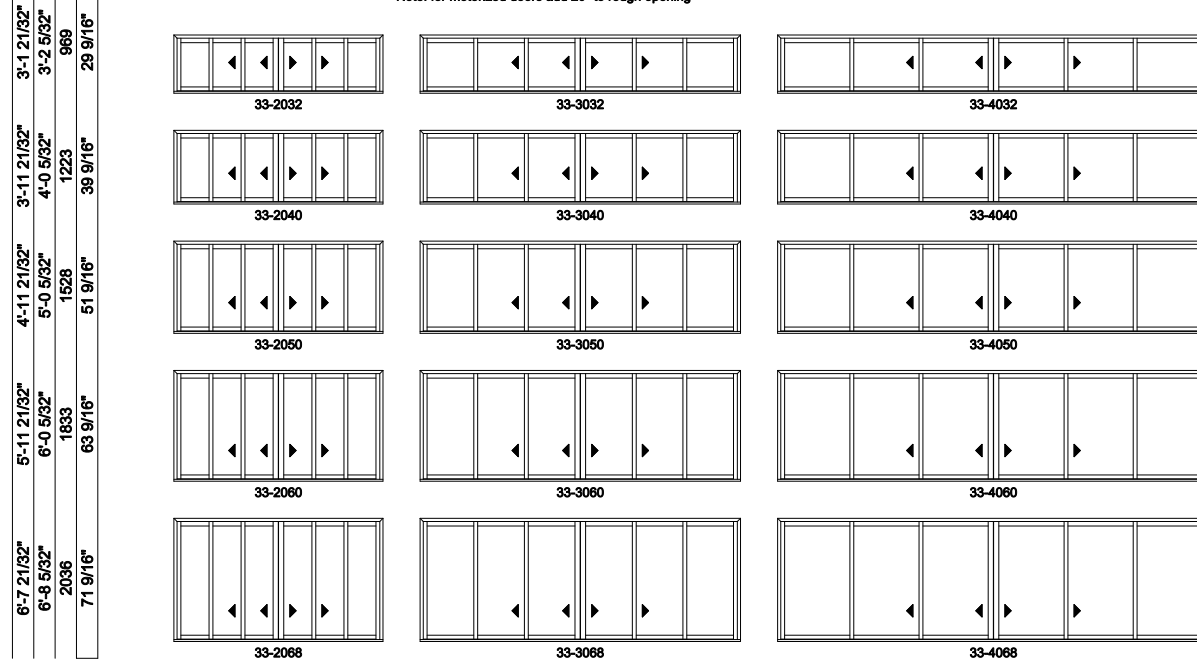

Note: for motorized doors add 20" to rough opening

6L shown; 6R available

Multi-Slide Windows - 2-1/4" Panel (4701) 3L3R Panel

Jamb Dimension	11'-3 1/4"	17'-3 1/4"	23'-3 1/4"
Rough Opening	11'-4 1/4"	17'-4 1/4"	23'-4 1/4"
Soft Metric R.O. (mm)	3461	5290	7118
Glass Size	19 1/4"	31 1/4"	43 1/4"

Note: for motorized doors add 20" to rough opening

Multi-Slide Windows - 2-1/4" Panel (4701) 3L3R Panel

Jamb Dimension	29'-3 1/4"	35'-3 1/4"
Rough Opening	29'-4 1/4"	35'-4 1/4"
Soft Metric R.O. (mm)	8947	10776
Glass Size	55 1/4"	67 1/4"