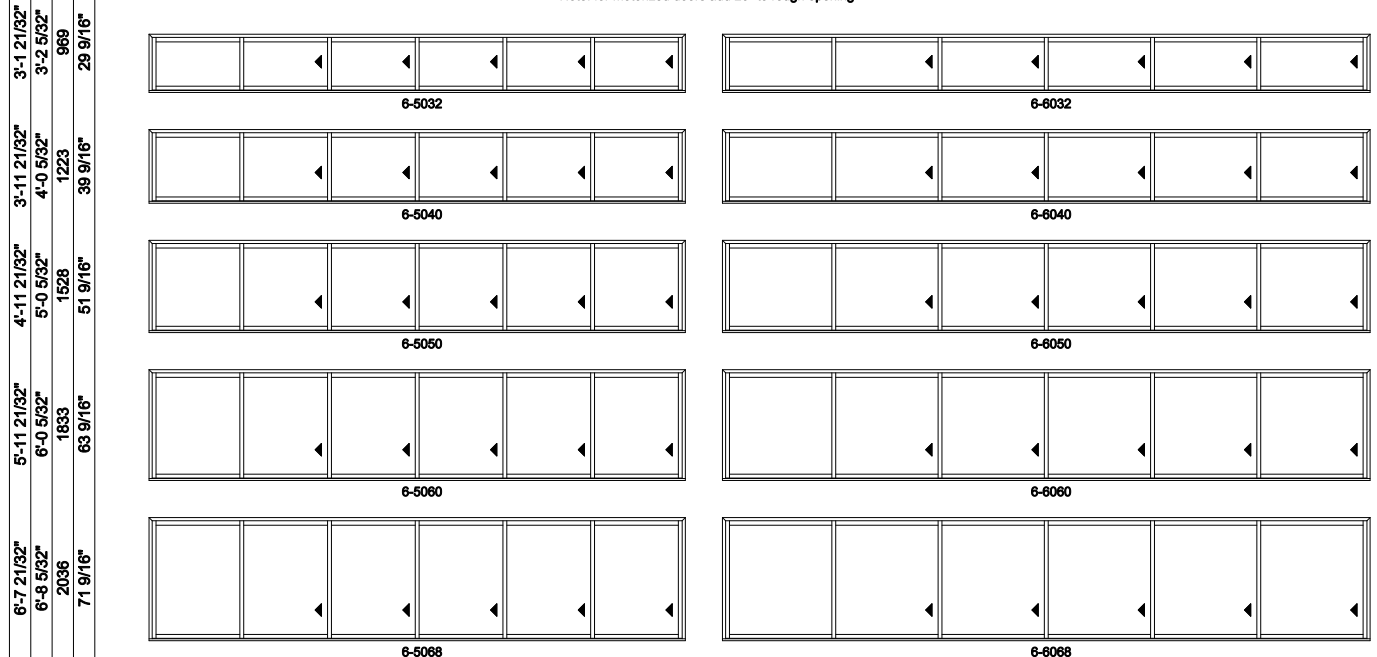

Note: for motorized doors add 20" to rough opening

6L shown; 6R available

Multi-Slide Windows - 2-1/4" Panel (4701) 6 Panel

Jamb Dimension	28'-10 27/32"	34'-10 27/32"
Rough Opening	28'-11 27/32"	34'-11 27/32"
Soft Metric R.O. (mm)	8835	10664
Glass Size	55 1/4"	67 1/4"

Note: for motorized doors add 20" to rough opening

6L shown; 6R available

Multi-Slide Windows - 2-1/4" Panel (4701) 6 Panel Pocket

Exposed Jamb Dimension	10'-10 27/32"	16'-10 27/32"	22'-10 27/32"
Jamb Dimension	13'-1 17/32"	20'-1 17/32"	27'-1 17/32"
Rough Opening	13'-2 17/32"	20'-2 17/32"	27'-2 17/32"
Soft Metric R.O. (mm)	4027	6160	8294
Glass Size	19 1/4"	31 1/4"	43 1/4"