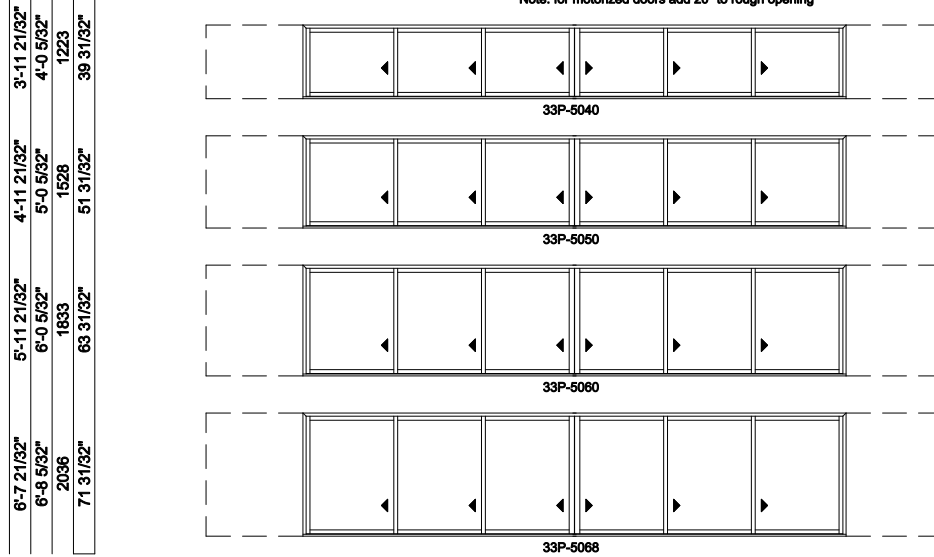

Multi-Slide Windows - 2-1/4" Panel (4701) 3L3R Panel Pocket

Exposed Jamb Dimension	29'-3 7/32"
Jamb Dimension	39'-8 19/32"
Rough Opening	39'-9 19/32"
Soft Metric R.O. (mm)	12131
Glass Size	55 1/4"

Note: for motorized doors add 20" to rough opening