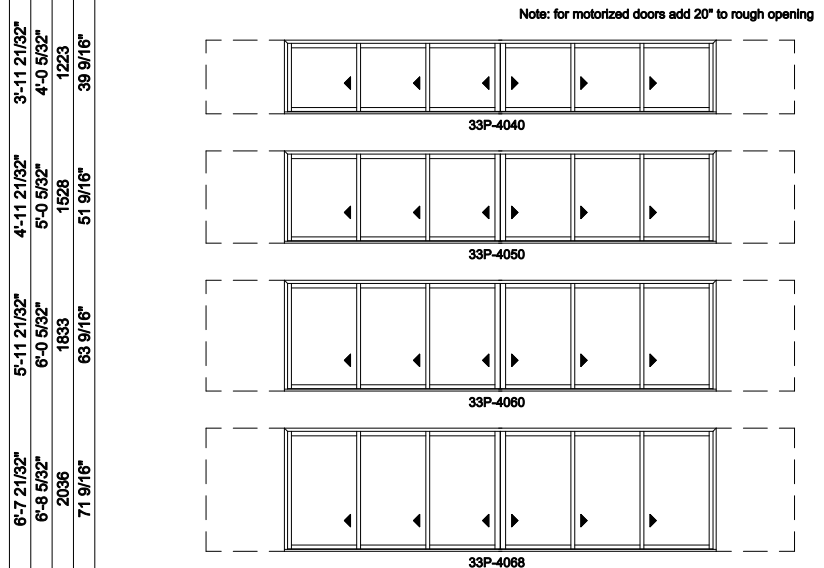

Multi-Slide Windows - 2-1/4" Panel (4701) 3L3R Panel Pocket

Exposed Jamb Dimension	23'-3 7/32"
Jamb Dimension	31'-8 19/32"
Rough Opening	31'-9 19/32"
Soft Metric R.O. (mm)	9692
Glass Size	43 1/4"

Note: for motorized doors add 20" to rough opening