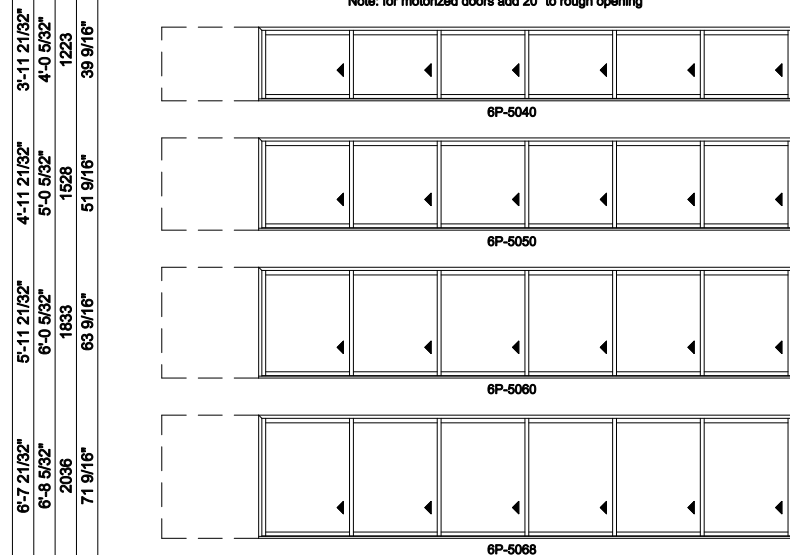

Note: for motorized doors add 20" to rough opening

6L shown; 6R available

Multi-Slide Windows - 2-1/4" Panel (4701) 6 Panel Pocket

Exposed Jamb Dimension	28'-10 27/32"
Jamb Dimension	34'-1 17/32"
Rough Opening	34'-2 17/32"
Soft Metric R.O. (mm)	10427
Glass Size	55 1/4"

Note: for motorized doors add 20" to rough opening

6L shown; 6R available

Multi-Slide Windows - 2-1/4" Panel (4701) 6 Panel Pocket

Exposed Jamb Dimension	34'-10 27/32"
Jamb Dimension	41'-1 17/32"
Rough Opening	41'-2 17/32"
Soft Metric R.O. (mm)	12561
Glass Size	67 1/4"