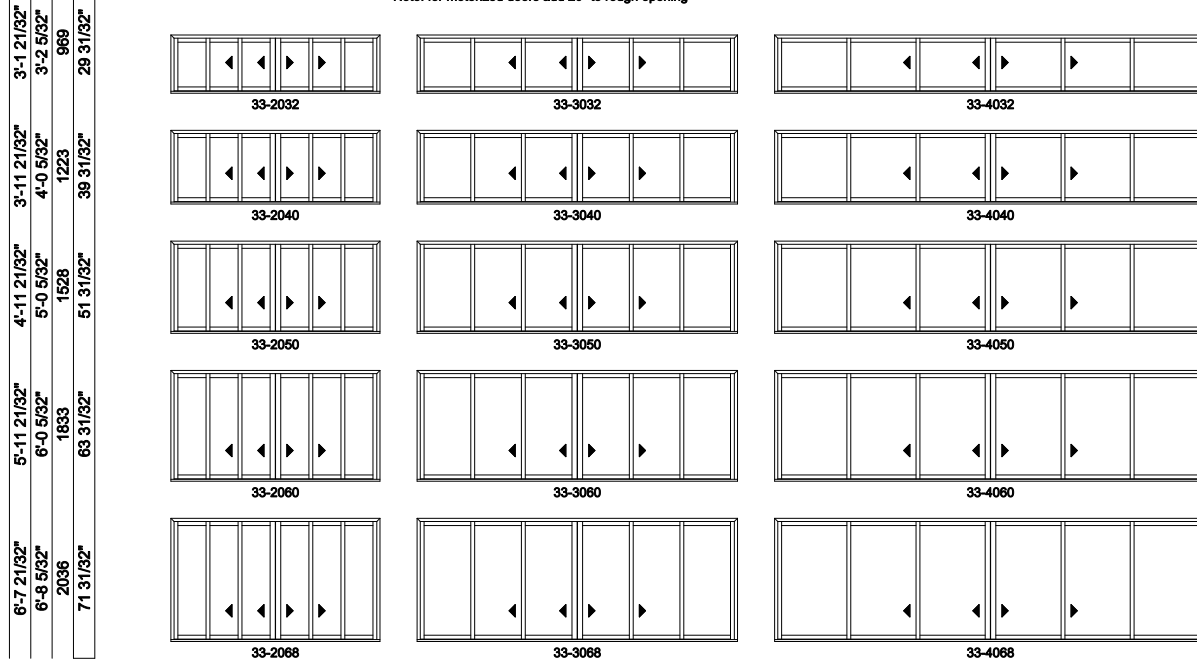

Multi-Slide Windows - 2-1/4" Panel (4701) 3L3R Panel

Jamb Dimension	11'-3 1/4"	17'-3 1/4"	23'-3 1/4"
Rough Opening	11'-4 1/4"	17'-4 1/4"	23'-4 1/4"
Soft Metric R.O. (mm)	3461	5290	7118
Glass Size	19 1/4"	31 1/4"	43 1/4"

Note: for motorized doors add 20" to rough opening

Multi-Slide Windows - 2-1/4" Panel (4701) 3L3R Panel

Jamb Dimension	29'-3 1/4"	35'-3 1/4"
Rough Opening	29'-4 1/4"	35'-4 1/4"
Soft Metric R.O. (mm)	8947	10776
Glass Size	55 1/4"	67 1/4"

Note: for motorized doors add 20" to rough opening

Multi-Slide Windows - 2-1/4" Panel (4701) 3L3R Panel Pocket

Exposed Jamb Dimension	11'-3 7/32"	17'-3 7/32"
Jamb Dimension	15'-8 19/32"	23'-8 19/32"
Rough Opening	15'-9 19/32"	23'-9 19/32"
Soft Metric R.O. (mm)	4816	7254
Glass Size	19 1/4"	31 1/4"