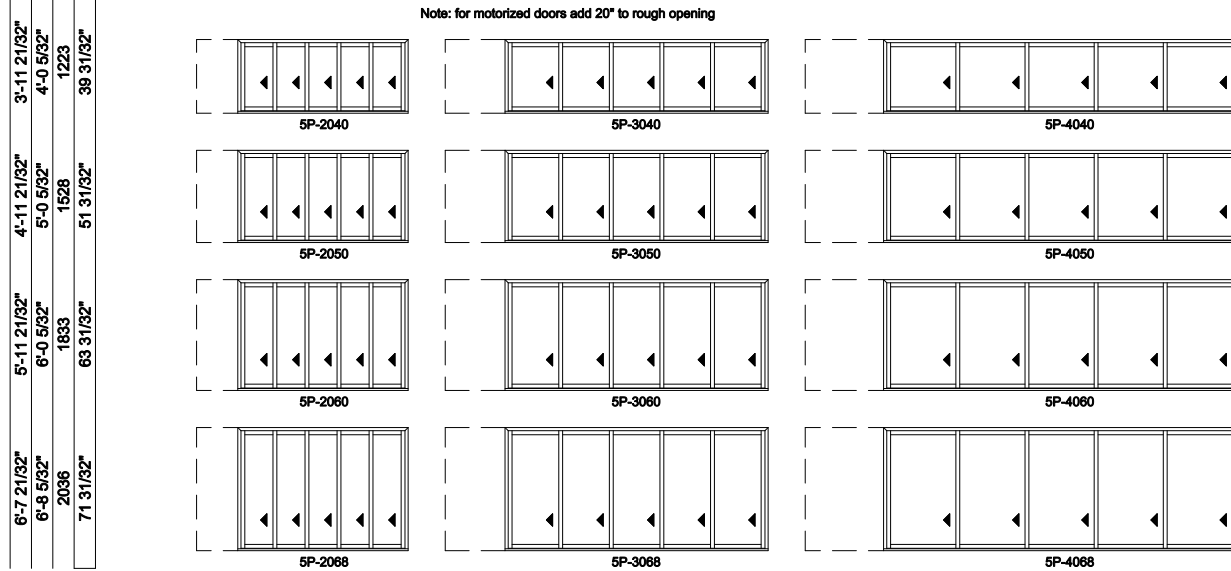

5L shown; 5R available

Multi-Slide Windows - 2-1/4" Panel (4701) 5 Panel

Jamb Dimension	24'-2 1/8"	29'-2 1/8"
Rough Opening	24'-3 1/8"	29'-3 1/8"
Soft Metric R.O. (mm)	7395	8919
Glass Size	55 1/4"	67 1/4"

5L shown; 5R available

Multi-Slide Windows - 2-1/4" Panel (4701) 5 Panel Pocket

Exposed Jamb Dimension	9'-2 1/8"	14'-2 1/8"	19'-2 1/8"
Jamb Dimension	11'-4 13/16"	17'-4 13/16"	23'-4 13/16"
Rough Opening	11'-5 13/16"	17'-5 13/16"	23'-5 13/16"
Soft Metric R.O. (mm)	3500	5329	7158
Glass Size	19 1/4"	31 1/4"	43 1/4"

5L shown; 5R available

Multi-Slide Windows - 2-1/4" Panel (4701) 5 Panel Pocket

Exposed Jamb Dimension	19'-2 1/8"	24'-2 1/8"
Jamb Dimension	23'-4 13/16"	29'-4 13/16"
Rough Opening	23'-5 13/16"	29'-5 13/16"
Soft Metric R.O. (mm)	7158	8987
Glass Size	43 1/4"	55 1/4"