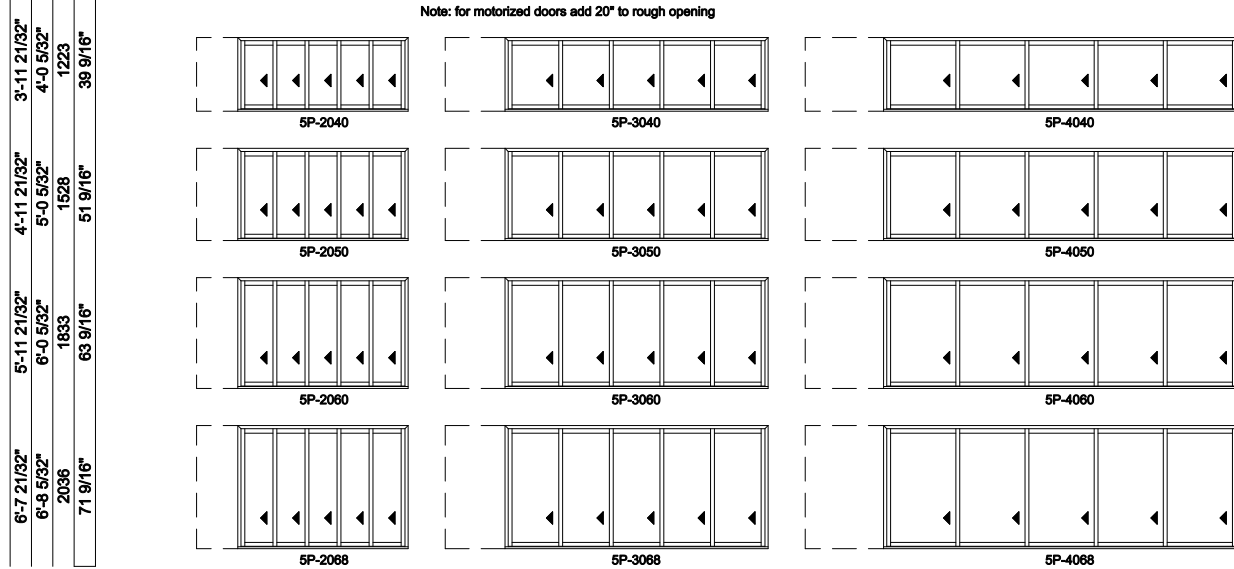

5L shown; 5R available

Multi-Slide Windows - 2-1/4" Panel (4701) 5 Panel

Jamb Dimension	24'-2 1/8"	29'-2 1/8"
Rough Opening	24'-3 1/8"	29'-3 1/8"
Soft Metric R.O. (mm)	7395	8919
Glass Size	55 1/4"	67 1/4"

Note: for motorized doors add 20" to rough opening

3'-1 21/32"	3'-2 5/32"	969	29 9/16"		
3'-11 21/32"	4'-0 5/32"	1223	39 9/16"		
4'-11 21/32"	5'-0 5/32"	1528	51 9/16"		
5'-11 21/32"	6'-0 5/32"	1833	63 9/16"		
6'-7 21/32"	6'-8 5/32"	2036	71 9/16"		

5L shown; 5R available

Multi-Slide Windows - 2-1/4" Panel (4701) 5 Panel Pocket

Exposed Jamb Dimension	9'-2 1/8"	14'-2 1/8"	19'-2 1/8"
Jamb Dimension	11'-4 13/16"	17'-4 13/16"	23'-4 13/16"
Rough Opening	11'-5 13/16"	17'-5 13/16"	23'-5 13/16"
Soft Metric R.O. (mm)	3500	5329	7158
Glass Size	19 1/4"	31 1/4"	43 1/4"

Note: for motorized doors add 20" to rough opening

5L shown; 5R available

Multi-Slide Windows - 2-1/4" Panel (4701) 5 Panel Pocket

Exposed Jamb Dimension	19'-2 1/8"	24'-2 1/8"
Jamb Dimension	23'-4 13/16"	29'-4 13/16"
Rough Opening	23'-5 13/16"	29'-5 13/16"
Soft Metric R.O. (mm)	7158	8987
Glass Size	43 1/4"	55 1/4"