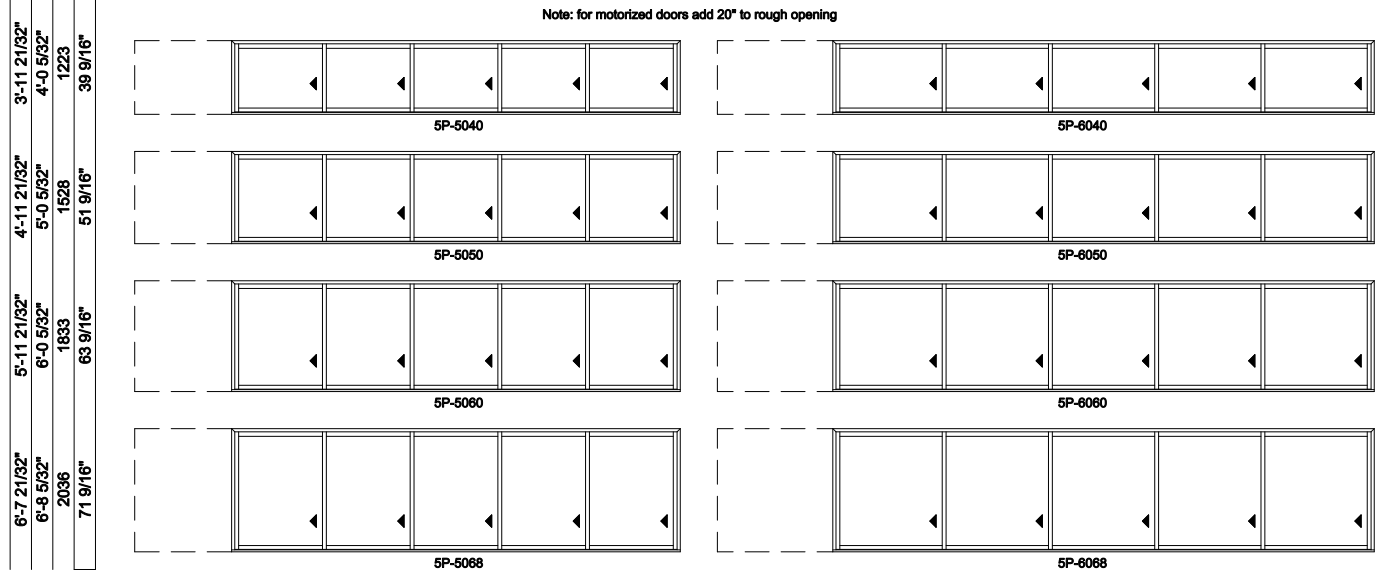

5L shown; 5R available

Multi-Slide Windows - 2-1/4" Panel (4701) 5 Panel Pocket

Exposed Jamb Dimension	9'-2 1/8"	14'-2 1/8"	19'-2 1/8"
Jamb Dimension	11'-4 13/16"	17'-4 13/16"	23'-4 13/16"
Rough Opening	11'-5 13/16"	17'-5 13/16"	23'-5 13/16"
Soft Metric R.O. (mm)	3500	5329	7158
Glass Size	19 1/4"	31 1/4"	43 1/4"

Note: for motorized doors add 20" to rough opening

5L shown; 5R available

Multi-Slide Windows - 2-1/4" Panel (4701) 5 Panel Pocket

Exposed Jamb Dimension	19'-2 1/8"	24'-2 1/8"
Jamb Dimension	23'-4 13/16"	29'-4 13/16"
Rough Opening	23'-5 13/16"	29'-5 13/16"
Soft Metric R.O. (mm)	7158	8987
Glass Size	43 1/4"	55 1/4"

Note: for motorized doors add 20" to rough opening

5L shown; 5R available