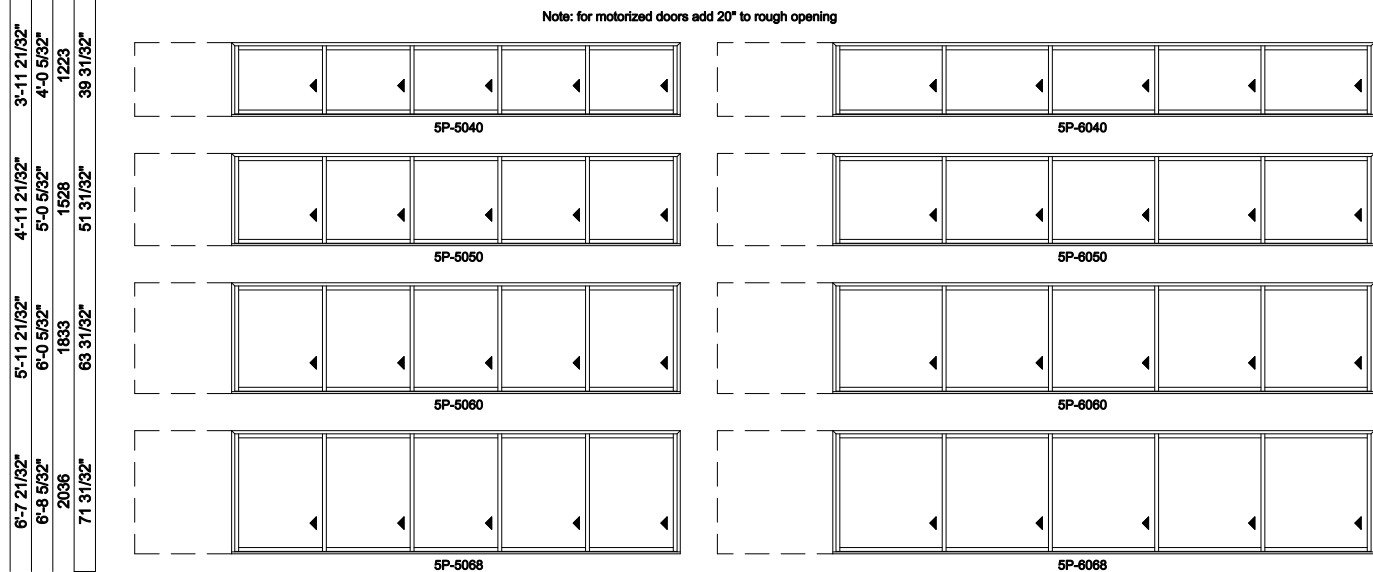

5L shown; 5R available

Multi-Slide Windows - 2-1/4" Panel (4701) 5 Panel Pocket

Exposed Jamb Dimension	9'-2 1/8"	14'-2 1/8"	19'-2 1/8"
Jamb Dimension	11'-4 13/16"	17'-4 13/16"	23'-4 13/16"
Rough Opening	11'-5 13/16"	17'-5 13/16"	23'-5 13/16"
Soft Metric R.O. (mm)	3500	5329	7158
Glass Size	19 1/4"	31 1/4"	43 1/4"

5L shown; 5R available

Multi-Slide Windows - 2-1/4" Panel (4701) 5 Panel Pocket

Exposed Jamb Dimension	19'-2 1/8"	24'-2 1/8"
Jamb Dimension	23'-4 13/16"	29'-4 13/16"
Rough Opening	23'-5 13/16"	29'-5 13/16"
Soft Metric R.O. (mm)	7158	8987
Glass Size	43 1/4"	55 1/4"