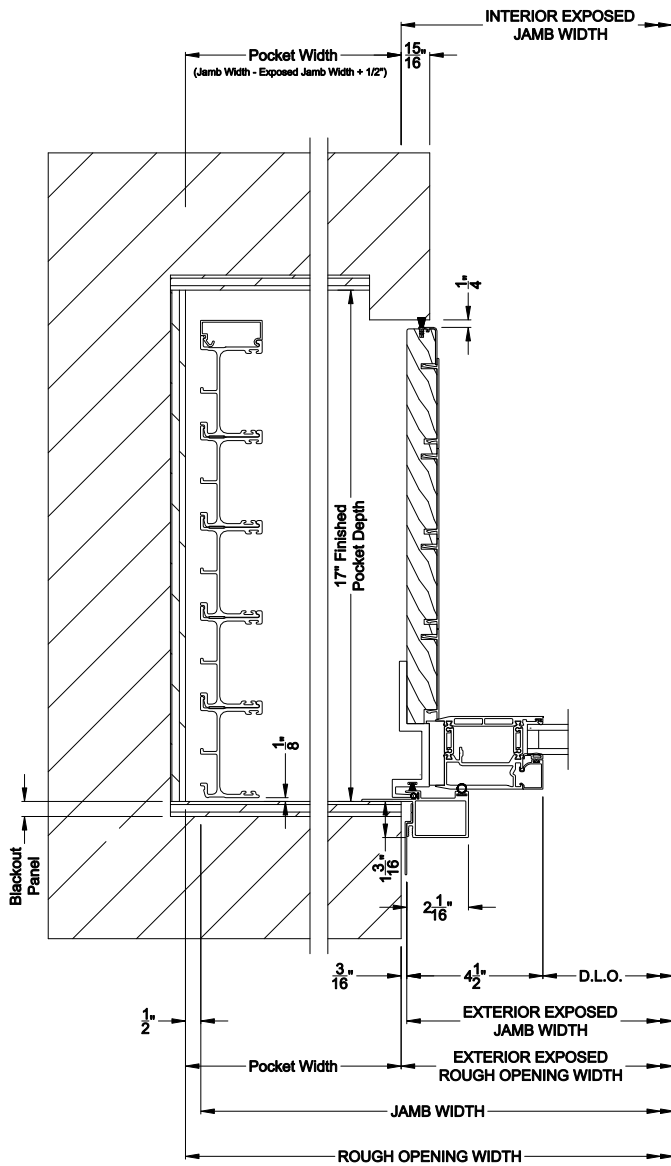

Narrow Bead

Note: All dimensions are approximate. Weather Shield reserves the right to change specifications without notice.

Weather Shield™

VUE Collection

Multi-Slide Windows

CROSS SECTION DETAILS

VUE COLLECTION MULTI-SLIDE WINDOW (4701)
Horizontal Section - Bi-parting stiles

VUE COLLECTION MULTI-SLIDE WINDOW (4701)
Horizontal Pocket Section - 5 or Bi-parting 10 Panel Window

Note: All dimensions are approximate. Weather Shield reserves the right to change specifications without notice.