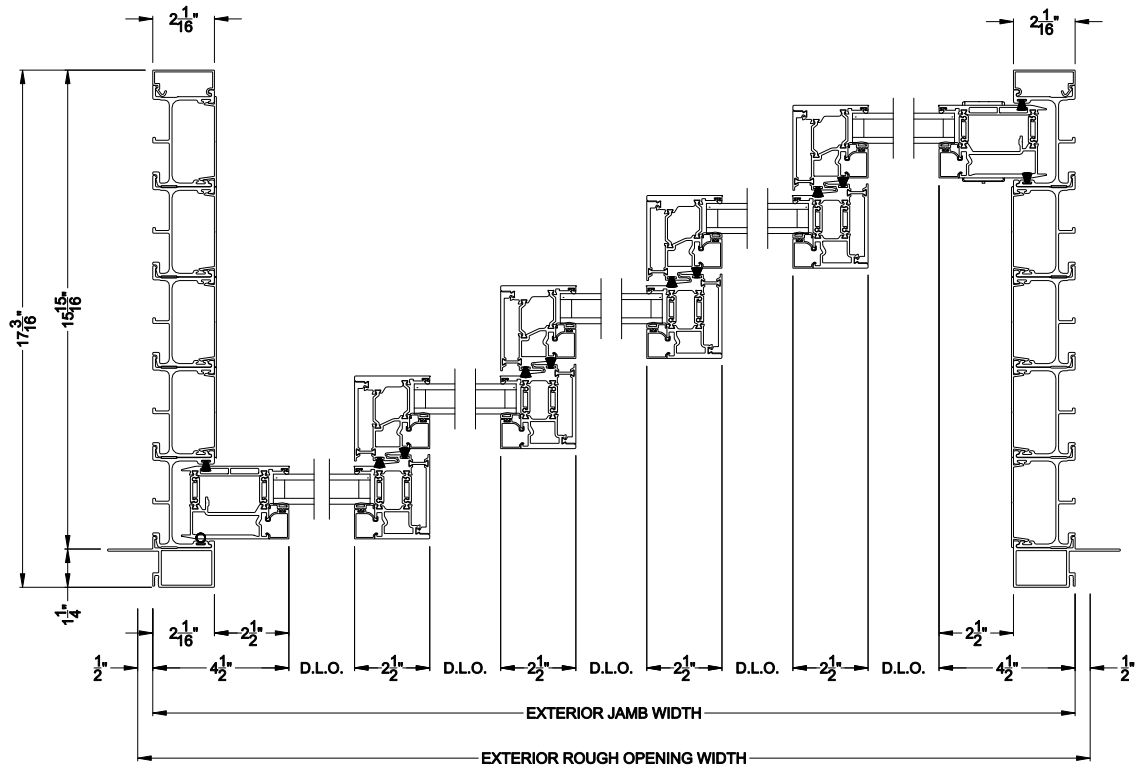

Weather Shield™

VUE Collection

Multi-Slide Windows

CROSS SECTION DETAILS

VUE COLLECTION MULTI-SLIDE WINDOW (4701)
Vertical Section - Standard Sill - 5 or Bi-parting 10 Panel Window

VUE COLLECTION MULTI-SLIDE WINDOW (4701)
Vertical Section - with Sill Riser - 5 or Bi-parting 10 Panel Window

VUE COLLECTION MULTI-SLIDE WINDOW (4701)
Vertical Section - with sill pan

VUE COLLECTION MULTI-SLIDE WINDOW (4701)
Vertical Section - with sill pan

VUE COLLECTION MULTI-SLIDE WINDOW (4701)
Vertical Section - with T-track sill - 5 or Bi-parting 10 Panel Window

Note: All dimensions are approximate. Weather Shield reserves the right to change specifications without notice.

VUE COLLECTION MULTI-SLIDE WINDOW (4701)
Horizontal Section - 5 Panel Window

Square Bead

Beveled Bead

Narrow Bead

Note: All dimensions are approximate. Weather Shield reserves the right to change specifications without notice.

Weather Shield™

VUE Collection

Multi-Slide Windows

CROSS SECTION DETAILS

VUE COLLECTION MULTI-SLIDE WINDOW (4701)
Horizontal Section - Bi-parting stiles