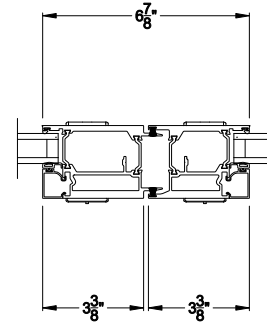

VUE COLLECTION MULTI-SLIDE WINDOW (4701)
Vertical Section - with sill pan

VUE COLLECTION MULTI-SLIDE WINDOW (4701)
Vertical Section - with sill pan

VUE COLLECTION MULTI-SLIDE WINDOW (4701)
Vertical Section - with T-track sill - 5 or Bi-parting 10 Panel Window

Note: All dimensions are approximate. Weather Shield reserves the right to change specifications without notice.

Weather Shield™

VUE Collection

Multi-Slide Windows

CROSS SECTION DETAILS

VUE COLLECTION MULTI-SLIDE WINDOW (4701)
Horizontal Section - Bi-parting stiles

VUE COLLECTION MULTI-SLIDE WINDOW (4701)
Horizontal Pocket Section - 5 or Bi-parting 10 Panel Window

Note: All dimensions are approximate. Weather Shield reserves the right to change specifications without notice.