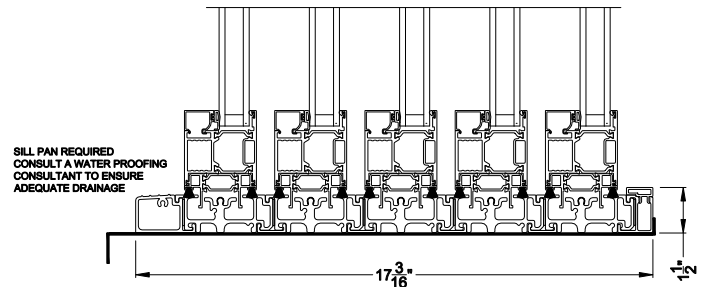

Weather Shield™

VUE Collection

Multi-Slide Windows

CROSS SECTION DETAILS

VUE COLLECTION MULTI-SLIDE WINDOW (4701)
Vertical Section - Standard Sill - 5 or Bi-parting 10 Panel Window

VUE COLLECTION MULTI-SLIDE WINDOW (4701)
Vertical Section - with Sill Riser - 5 or Bi-parting 10 Panel Window

VUE COLLECTION MULTI-SLIDE WINDOW (4701)
Vertical Section - with sill pan

VUE COLLECTION MULTI-SLIDE WINDOW (4701)
Vertical Section - with sill pan

VUE COLLECTION MULTI-SLIDE WINDOW (4701)
Vertical Section - with T-track sill - 5 or Bi-parting 10 Panel Window

Note: All dimensions are approximate. Weather Shield reserves the right to change specifications without notice.

VUE COLLECTION MULTI-SLIDE WINDOW (4701)
Horizontal Section - 5 Panel Window

Square Bead

Beveled Bead

Narrow Bead

Note: All dimensions are approximate. Weather Shield reserves the right to change specifications without notice.

Weather Shield™

VUE Collection

Multi-Slide Windows

CROSS SECTION DETAILS

VUE COLLECTION MULTI-SLIDE WINDOW (4701)
Horizontal Section - Bi-parting stiles