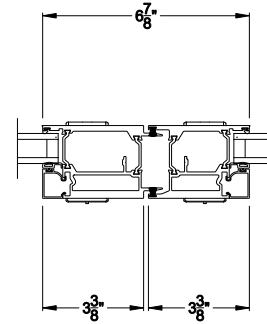

Narrow Bead

Note: All dimensions are approximate. Weather Shield reserves the right to change specifications without notice.

Weather Shield™

VUE Collection

Multi-Slide Windows

CROSS SECTION DETAILS

VUE COLLECTION MULTI-SLIDE WINDOW (4701)
Horizontal Section - Bi-parting stiles

VUE COLLECTION MULTI-SLIDE WINDOW (4701)
Horizontal Pocket Section - 5 or Bi-parting 10 Panel Window

Note: All dimensions are approximate. Weather Shield reserves the right to change specifications without notice.