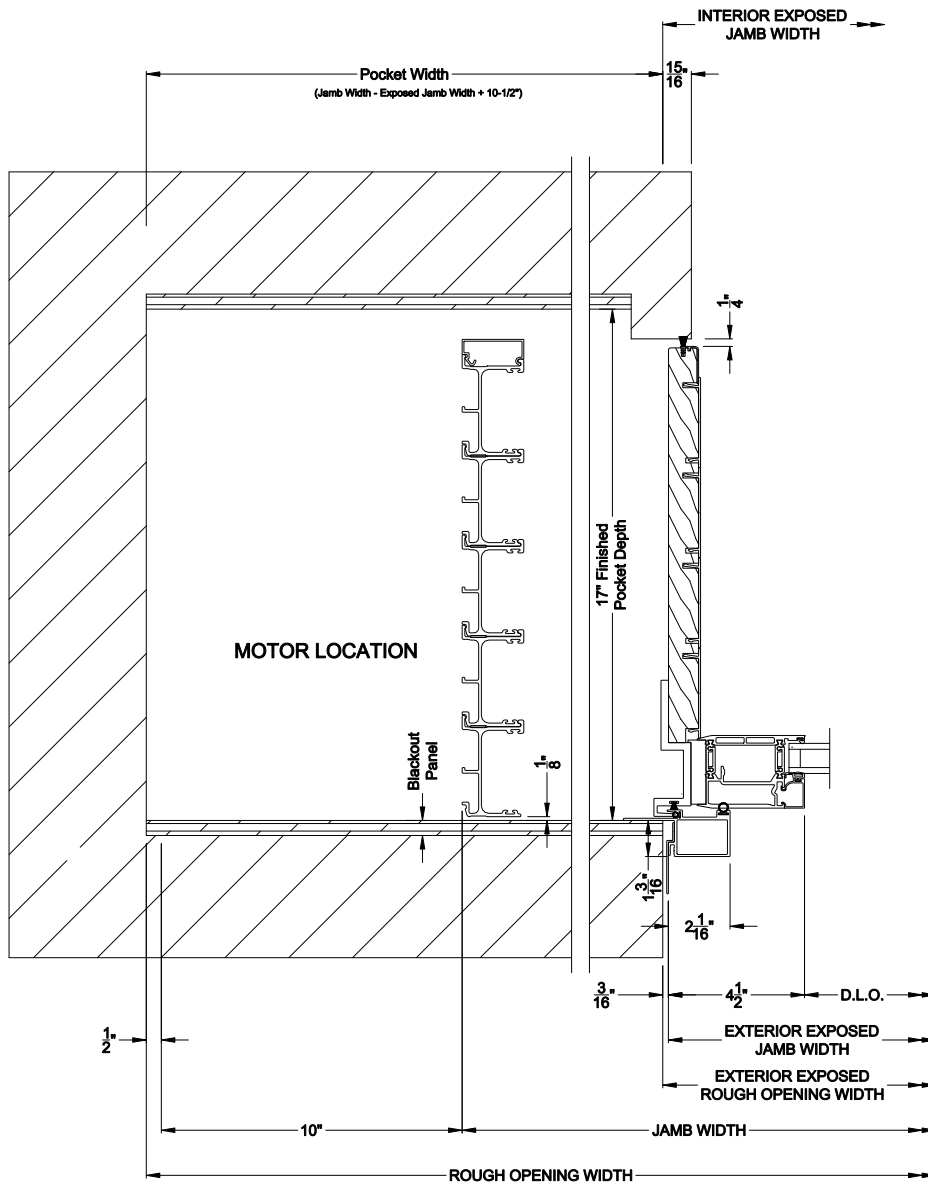

Narrow Bead

Note: All dimensions are approximate. Weather Shield reserves the right to change specifications without notice.

Weather Shield™

VUE Collection

Multi-Slide Windows

CROSS SECTION DETAILS

VUE COLLECTION MULTI-SLIDE WINDOW (4701)
Horizontal Section - Bi-parting stiles

VUE COLLECTION MULTI-SLIDE WINDOW (4701)
Horizontal Pocket Section - 5 or Bi-parting 10 Panel Window

Note: All dimensions are approximate. Weather Shield reserves the right to change specifications without notice.