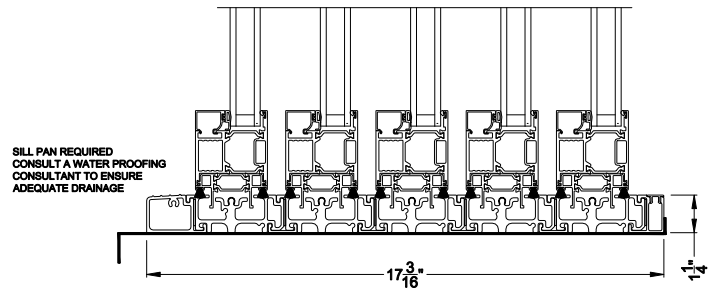

Weather Shield™

VUE Collection

Multi-Slide Windows

CROSS SECTION DETAILS

VUE COLLECTION MULTI-SLIDE WINDOW (4701)
Vertical Section - Standard Sill - 5 or Bi-parting 10 Panel Window

VUE COLLECTION MULTI-SLIDE WINDOW (4701)
Vertical Section - with Sill Riser - 5 or Bi-parting 10 Panel Window

VUE COLLECTION MULTI-SLIDE WINDOW (4701)
Vertical Section - with sill pan

VUE COLLECTION MULTI-SLIDE WINDOW (4701)
Vertical Section - with sill pan

VUE COLLECTION MULTI-SLIDE WINDOW (4701)
Vertical Section - with T-track sill - 5 or Bi-parting 10 Panel Window

Note: All dimensions are approximate. Weather Shield reserves the right to change specifications without notice.

Weather Shield™

VUE Collection

Multi-Slide Windows

CROSS SECTION DETAILS

VUE COLLECTION MULTI-SLIDE WINDOW (4701)
Horizontal Section - Bi-parting stiles

VUE COLLECTION MULTI-SLIDE WINDOW (4701)
Horizontal Pocket Section - 5 or Bi-parting 10 Panel Window

Note: All dimensions are approximate. Weather Shield reserves the right to change specifications without notice.