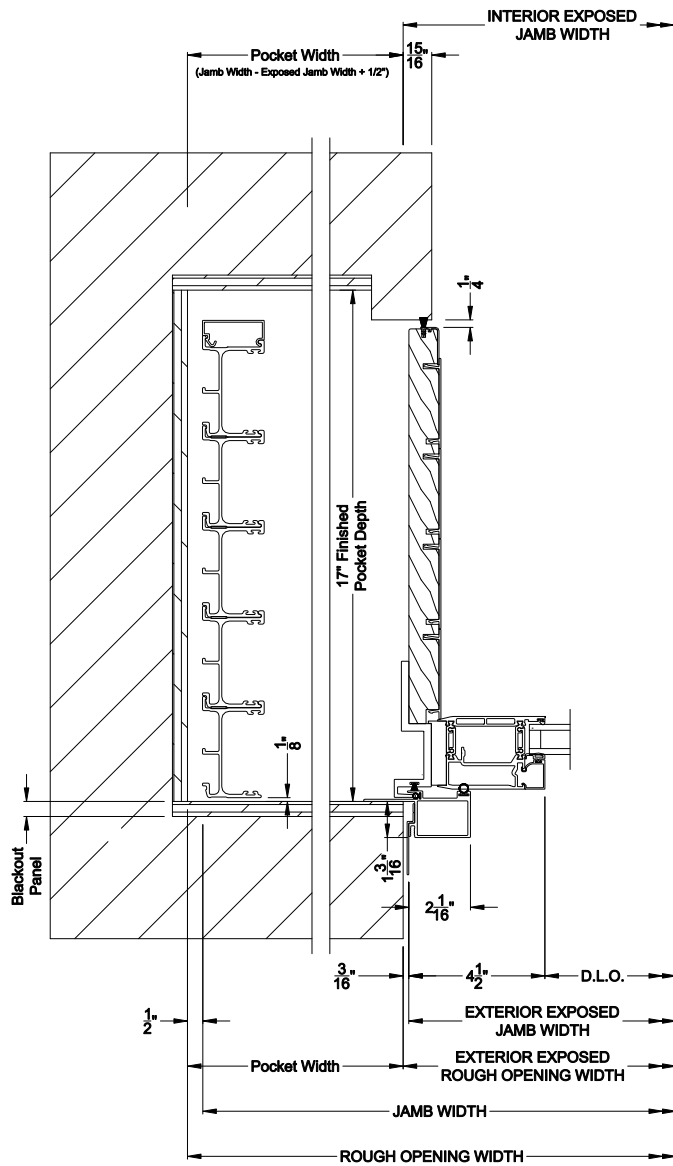

Weather Shield™

VUE Collection

Multi-Slide Windows

CROSS SECTION DETAILS

VUE COLLECTION MULTI-SLIDE WINDOW (4701)
Vertical Section - Standard Sill - 5 or Bi-parting 10 Panel Window

VUE COLLECTION MULTI-SLIDE WINDOW (4701)
Vertical Section - with Sill Riser - 5 or Bi-parting 10 Panel Window

VUE COLLECTION MULTI-SLIDE WINDOW (4701)
Vertical Section - with sill pan

VUE COLLECTION MULTI-SLIDE WINDOW (4701)
Vertical Section - with sill pan

VUE COLLECTION MULTI-SLIDE WINDOW (4701)
Vertical Section - with T-track sill - 5 or Bi-parting 10 Panel Window

Note: All dimensions are approximate. Weather Shield reserves the right to change specifications without notice.

Weather Shield™

VUE Collection

Multi-Slide Windows

CROSS SECTION DETAILS

VUE COLLECTION MULTI-SLIDE WINDOW (4701)
Horizontal Section - Bi-parting stiles

VUE COLLECTION MULTI-SLIDE WINDOW (4701)
Horizontal Pocket Section - 5 or Bi-parting 10 Panel Window

Note: All dimensions are approximate. Weather Shield reserves the right to change specifications without notice.