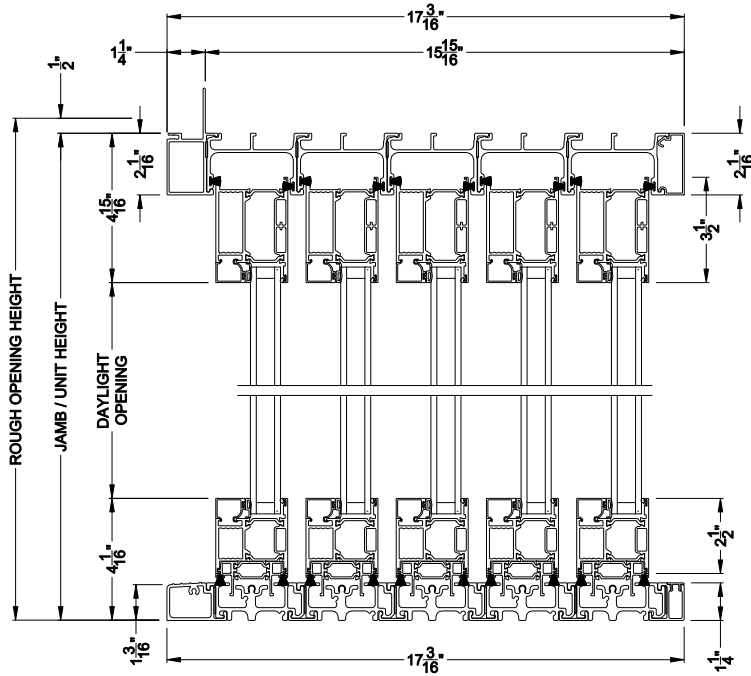

Weather Shield™

VUE Collection

Multi-Slide Windows

CROSS SECTION DETAILS

VUE COLLECTION MULTI-SLIDE WINDOW (4701)
Vertical Section - Standard Sill - 5 or Bi-parting 10 Panel Window

VUE COLLECTION MULTI-SLIDE WINDOW (4701)
Vertical Section - with Sill Riser - 5 or Bi-parting 10 Panel Window

VUE COLLECTION MULTI-SLIDE WINDOW (4701)
Vertical Section - with sill pan

VUE COLLECTION MULTI-SLIDE WINDOW (4701)
Vertical Section - with sill pan

VUE COLLECTION MULTI-SLIDE WINDOW (4701)
Vertical Section - with T-track sill - 5 or Bi-parting 10 Panel Window

Note: All dimensions are approximate. Weather Shield reserves the right to change specifications without notice.

Weather Shield™

VUE Collection

Multi-Slide Windows

CROSS SECTION DETAILS

VUE COLLECTION MULTI-SLIDE WINDOW (4701)
Horizontal Section - Bi-parting stiles

VUE COLLECTION MULTI-SLIDE WINDOW (4701)
Horizontal Pocket Section - 5 or Bi-parting 10 Panel Window

Note: All dimensions are approximate. Weather Shield reserves the right to change specifications without notice.