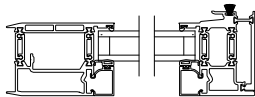

VUE COLLECTION MULTI-SLIDE WINDOW (4701)
Vertical Section - with sill pan

VUE COLLECTION MULTI-SLIDE WINDOW (4701)
Vertical Section - with sill pan

VUE COLLECTION MULTI-SLIDE WINDOW (4701)
Vertical Section - with T-track sill - 5 or Bi-parting 10 Panel Window

Note: All dimensions are approximate. Weather Shield reserves the right to change specifications without notice.

VUE COLLECTION MULTI-SLIDE WINDOW (4701)
Horizontal Section - 5 Panel Window

Square Bead

Beveled Bead

Narrow Bead

Note: All dimensions are approximate. Weather Shield reserves the right to change specifications without notice.

Weather Shield™

VUE Collection

Multi-Slide Windows

CROSS SECTION DETAILS

VUE COLLECTION MULTI-SLIDE WINDOW (4701)
Horizontal Section - Bi-parting stiles