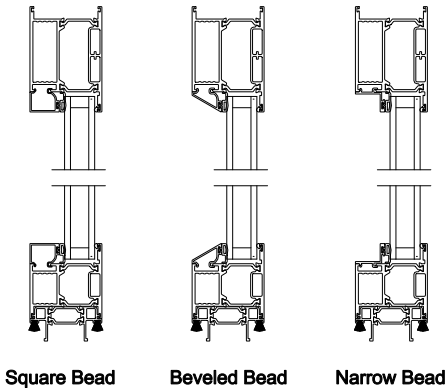

Weather Shield™

VUE Collection

Multi-Slide Windows

CROSS SECTION DETAILS

VUE COLLECTION MULTI-SLIDE WINDOW (4701)
Vertical Section - Standard Sill - 5 or Bi-parting 10 Panel Window

VUE COLLECTION MULTI-SLIDE WINDOW (4701)
Vertical Section - with Sill Riser - 5 or Bi-parting 10 Panel Window

VUE COLLECTION MULTI-SLIDE WINDOW (4701)
Vertical Section - with sill pan

VUE COLLECTION MULTI-SLIDE WINDOW (4701)
Vertical Section - with sill pan

VUE COLLECTION MULTI-SLIDE WINDOW (4701)
Vertical Section - with T-track sill - 5 or Bi-parting 10 Panel Window

Note: All dimensions are approximate. Weather Shield reserves the right to change specifications without notice.

Weather Shield™

VUE Collection

Multi-Slide Windows

CROSS SECTION DETAILS

VUE COLLECTION MULTI-SLIDE WINDOW (4701)
Horizontal Section - Bi-parting stiles