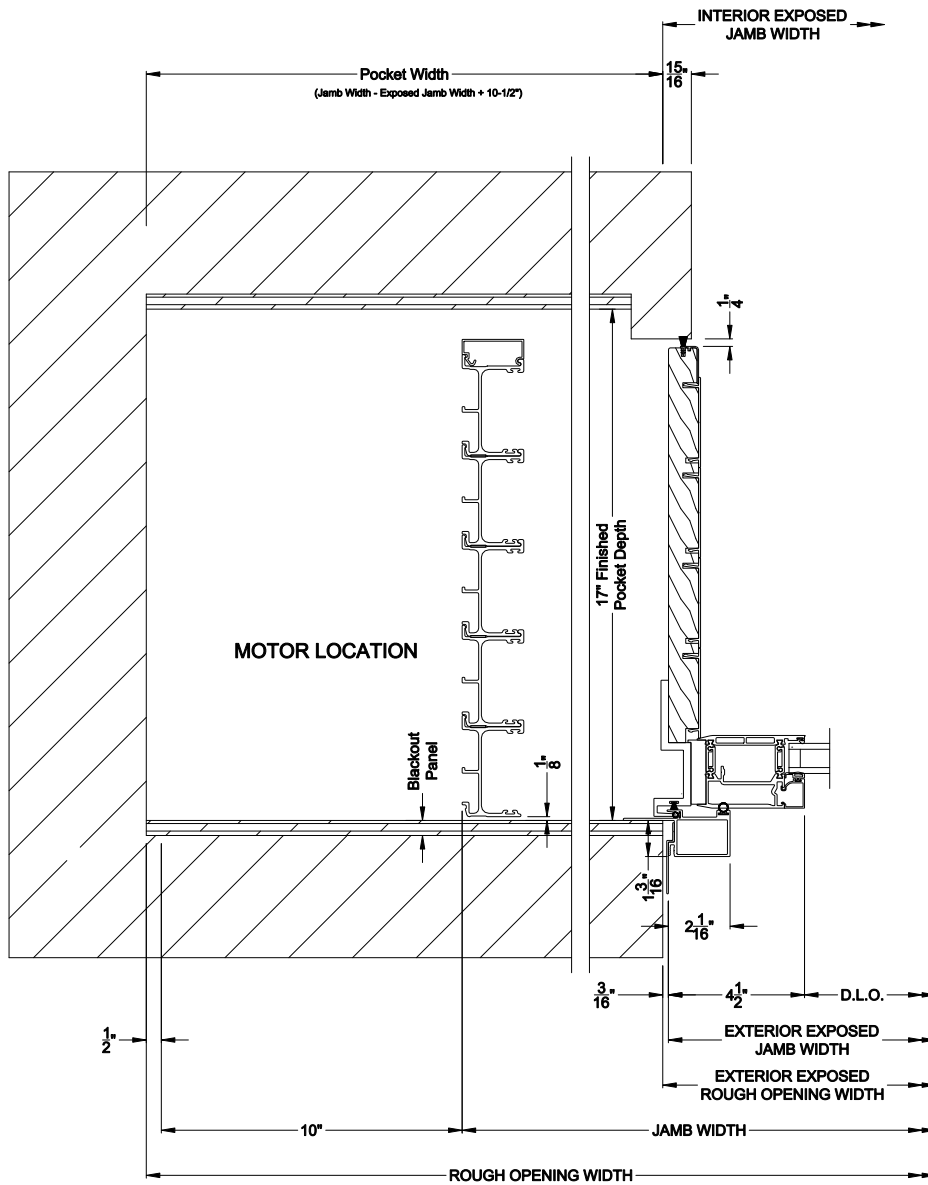

VUE COLLECTION MULTI-SLIDE WINDOW (4701)
Vertical Section - with sill pan

VUE COLLECTION MULTI-SLIDE WINDOW (4701)
Vertical Section - with sill pan

VUE COLLECTION MULTI-SLIDE WINDOW (4701)
Vertical Section - with T-track sill - 5 or Bi-parting 10 Panel Window

Note: All dimensions are approximate. Weather Shield reserves the right to change specifications without notice.

Weather Shield™

VUE Collection

Multi-Slide Windows

CROSS SECTION DETAILS

VUE COLLECTION MULTI-SLIDE WINDOW (4701)
Horizontal Section - Bi-parting stiles

VUE COLLECTION MULTI-SLIDE WINDOW (4701)
Horizontal Pocket Section - 5 or Bi-parting 10 Panel Window

Note: All dimensions are approximate. Weather Shield reserves the right to change specifications without notice.

VUE COLLECTION MULTI-SLIDE WINDOW (4701)
Horizontal Motorized Pocket Section - 5 or Bi-parting 10 Panel Window

Note: All dimensions are approximate. Weather Shield reserves the right to change specifications without notice.