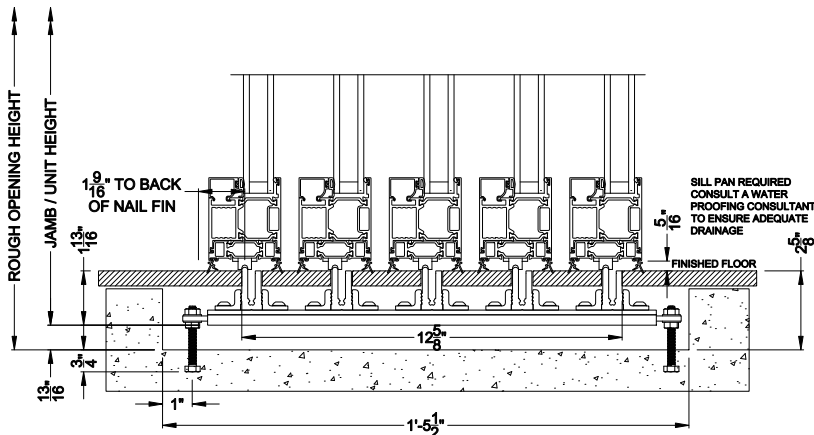

Weather Shield™

VUE Collection

Multi-Slide Windows

CROSS SECTION DETAILS

VUE COLLECTION MULTI-SLIDE WINDOW (4701)
Vertical Section - Standard Sill - 5 or Bi-parting 10 Panel Window

VUE COLLECTION MULTI-SLIDE WINDOW (4701)
Vertical Section - with Sill Riser - 5 or Bi-parting 10 Panel Window

VUE COLLECTION MULTI-SLIDE WINDOW (4701)
Vertical Section - with sill pan

VUE COLLECTION MULTI-SLIDE WINDOW (4701)
Vertical Section - with sill pan

VUE COLLECTION MULTI-SLIDE WINDOW (4701)
Vertical Section - with T-track sill - 5 or Bi-parting 10 Panel Window

Note: All dimensions are approximate. Weather Shield reserves the right to change specifications without notice.

VUE COLLECTION MULTI-SLIDE WINDOW (4701)
Horizontal Section - 5 Panel Window

Square Bead

Beveled Bead

Narrow Bead

Note: All dimensions are approximate. Weather Shield reserves the right to change specifications without notice.

Weather Shield™

VUE Collection

Multi-Slide Windows

CROSS SECTION DETAILS

VUE COLLECTION MULTI-SLIDE WINDOW (4701)
Horizontal Section - Bi-parting stiles