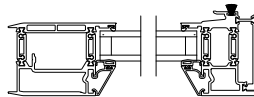

VUE COLLECTION MULTI-SLIDE WINDOW (4701)
Vertical Section - with sill pan

VUE COLLECTION MULTI-SLIDE WINDOW (4701)
Vertical Section - with sill pan

VUE COLLECTION MULTI-SLIDE WINDOW (4701)
Vertical Section - with T-track sill - 5 or Bi-parting 10 Panel Window

Note: All dimensions are approximate. Weather Shield reserves the right to change specifications without notice.

VUE COLLECTION MULTI-SLIDE WINDOW (4701)
Horizontal Section - 5 Panel Window

Square Bead

Beveled Bead

Narrow Bead

Note: All dimensions are approximate. Weather Shield reserves the right to change specifications without notice.

Weather Shield™

VUE Collection

Multi-Slide Windows

CROSS SECTION DETAILS

VUE COLLECTION MULTI-SLIDE WINDOW (4701)
Horizontal Section - Bi-parting stiles