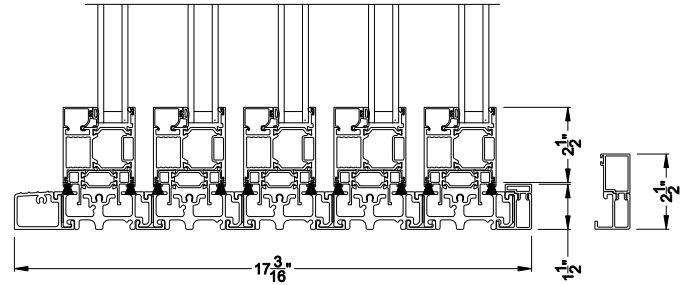

Weather Shield™

VUE Collection

Multi-Slide Windows

CROSS SECTION DETAILS

VUE COLLECTION MULTI-SLIDE WINDOW (4701)
Vertical Section - Standard Sill - 5 or Bi-parting 10 Panel Window

VUE COLLECTION MULTI-SLIDE WINDOW (4701)
Vertical Section - with Sill Riser - 5 or Bi-parting 10 Panel Window

VUE COLLECTION MULTI-SLIDE WINDOW (4701)
Vertical Section - with sill pan

VUE COLLECTION MULTI-SLIDE WINDOW (4701)
Vertical Section - with sill pan

VUE COLLECTION MULTI-SLIDE WINDOW (4701)
Vertical Section - with T-track sill - 5 or Bi-parting 10 Panel Window

Note: All dimensions are approximate. Weather Shield reserves the right to change specifications without notice.

Weather Shield™

VUE Collection

Multi-Slide Windows

CROSS SECTION DETAILS

VUE COLLECTION MULTI-SLIDE WINDOW (4701)
Horizontal Section - Bi-parting stiles

VUE COLLECTION MULTI-SLIDE WINDOW (4701)
Horizontal Pocket Section - 5 or Bi-parting 10 Panel Window

Note: All dimensions are approximate. Weather Shield reserves the right to change specifications without notice.