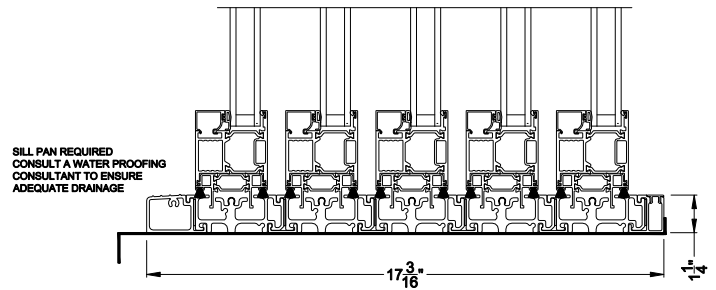

Weather Shield™

VUE Collection

Multi-Slide Windows

CROSS SECTION DETAILS

VUE COLLECTION MULTI-SLIDE WINDOW (4701)
Vertical Section - Standard Sill - 5 or Bi-parting 10 Panel Window

VUE COLLECTION MULTI-SLIDE WINDOW (4701)
Vertical Section - with Sill Riser - 5 or Bi-parting 10 Panel Window

VUE COLLECTION MULTI-SLIDE WINDOW (4701)
Vertical Section - with sill pan

VUE COLLECTION MULTI-SLIDE WINDOW (4701)
Vertical Section - with sill pan

VUE COLLECTION MULTI-SLIDE WINDOW (4701)
Vertical Section - with T-track sill - 5 or Bi-parting 10 Panel Window

Note: All dimensions are approximate. Weather Shield reserves the right to change specifications without notice.

VUE COLLECTION MULTI-SLIDE WINDOW (4701)
Horizontal Section - 5 Panel Window

Square Bead

Beveled Bead

Narrow Bead

Note: All dimensions are approximate. Weather Shield reserves the right to change specifications without notice.

Weather Shield™

VUE Collection

Multi-Slide Windows

CROSS SECTION DETAILS

VUE COLLECTION MULTI-SLIDE WINDOW (4701)
Horizontal Section - Bi-parting stiles