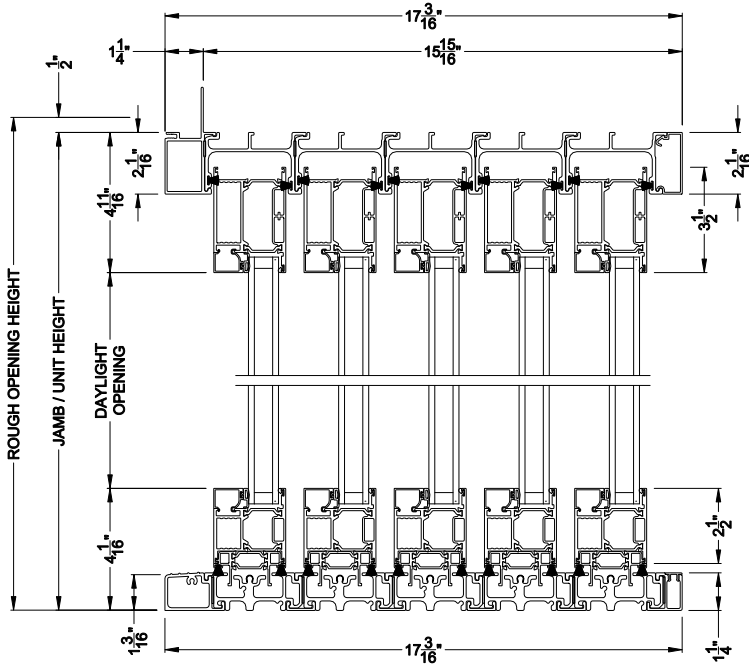

Weather Shield™

VUE Collection

Multi-Slide Windows

CROSS SECTION DETAILS

VUE COLLECTION MULTI-SLIDE WINDOW (4701)
Vertical Section - Standard Sill - 5 or Bi-parting 10 Panel Window

VUE COLLECTION MULTI-SLIDE WINDOW (4701)
Vertical Section - with Sill Riser - 5 or Bi-parting 10 Panel Window

VUE COLLECTION MULTI-SLIDE WINDOW (4701)
Vertical Section - with sill pan

VUE COLLECTION MULTI-SLIDE WINDOW (4701)
Vertical Section - with sill pan

VUE COLLECTION MULTI-SLIDE WINDOW (4701)
Vertical Section - with T-track sill - 5 or Bi-parting 10 Panel Window

Note: All dimensions are approximate. Weather Shield reserves the right to change specifications without notice.

VUE COLLECTION MULTI-SLIDE WINDOW (4701)
Horizontal Section - 5 Panel Window

Square Bead

Beveled Bead

Narrow Bead

Note: All dimensions are approximate. Weather Shield reserves the right to change specifications without notice.

Weather Shield™

VUE Collection

Multi-Slide Windows

CROSS SECTION DETAILS

VUE COLLECTION MULTI-SLIDE WINDOW (4701)
Horizontal Section - Bi-parting stiles