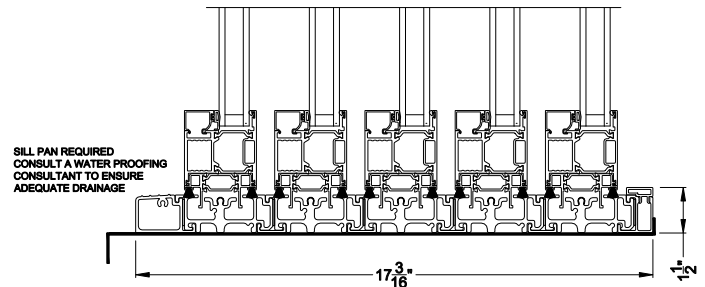

Weather Shield™

VUE Collection

Multi-Slide Windows

CROSS SECTION DETAILS

VUE COLLECTION MULTI-SLIDE WINDOW (4701)
Vertical Section - Standard Sill - 5 or Bi-parting 10 Panel Window

VUE COLLECTION MULTI-SLIDE WINDOW (4701)
Vertical Section - with Sill Riser - 5 or Bi-parting 10 Panel Window

VUE COLLECTION MULTI-SLIDE WINDOW (4701)
Vertical Section - with sill pan

VUE COLLECTION MULTI-SLIDE WINDOW (4701)
Vertical Section - with sill pan

VUE COLLECTION MULTI-SLIDE WINDOW (4701)
Vertical Section - with T-track sill - 5 or Bi-parting 10 Panel Window

Note: All dimensions are approximate. Weather Shield reserves the right to change specifications without notice.

Weather Shield™

VUE Collection

Multi-Slide Windows

CROSS SECTION DETAILS

VUE COLLECTION MULTI-SLIDE WINDOW (4701)
Horizontal Section - Bi-parting stiles

VUE COLLECTION MULTI-SLIDE WINDOW (4701)
Horizontal Pocket Section - 5 or Bi-parting 10 Panel Window

Note: All dimensions are approximate. Weather Shield reserves the right to change specifications without notice.