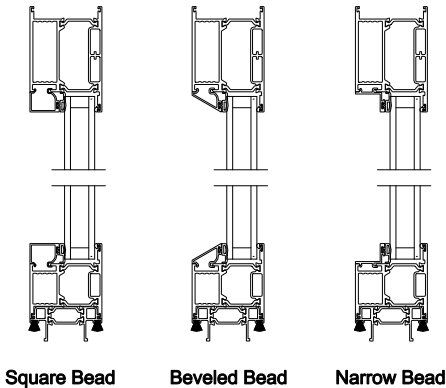

Weather Shield™

VUE Collection

Multi-Slide Windows

CROSS SECTION DETAILS

VUE COLLECTION MULTI-SLIDE WINDOW (4701)
Vertical Section - Standard Sill - 5 or Bi-parting 10 Panel Window

VUE COLLECTION MULTI-SLIDE WINDOW (4701)
Vertical Section - with Sill Riser - 5 or Bi-parting 10 Panel Window

VUE COLLECTION MULTI-SLIDE WINDOW (4701)
Vertical Section - with sill pan

VUE COLLECTION MULTI-SLIDE WINDOW (4701)
Vertical Section - with sill pan

VUE COLLECTION MULTI-SLIDE WINDOW (4701)
Vertical Section - with T-track sill - 5 or Bi-parting 10 Panel Window

Note: All dimensions are approximate. Weather Shield reserves the right to change specifications without notice.

VUE COLLECTION MULTI-SLIDE WINDOW (4701)
Horizontal Section - 5 Panel Window

Square Bead

Beveled Bead

Narrow Bead

Note: All dimensions are approximate. Weather Shield reserves the right to change specifications without notice.

Weather Shield™

VUE Collection

Multi-Slide Windows

CROSS SECTION DETAILS

VUE COLLECTION MULTI-SLIDE WINDOW (4701)
Horizontal Section - Bi-parting stiles