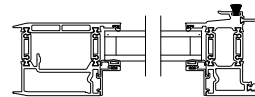

Note: All dimensions are approximate. Weather Shield reserves the right to change specifications without notice.

VUE COLLECTION MULTI-SLIDE WINDOW (4701)
Horizontal Section - 5 Panel Window

Square Bead

Beveled Bead

Narrow Bead

Note: All dimensions are approximate. Weather Shield reserves the right to change specifications without notice.

Weather Shield™

VUE Collection

Multi-Slide Windows

CROSS SECTION DETAILS

VUE COLLECTION MULTI-SLIDE WINDOW (4701)
Horizontal Section - Bi-parting stiles