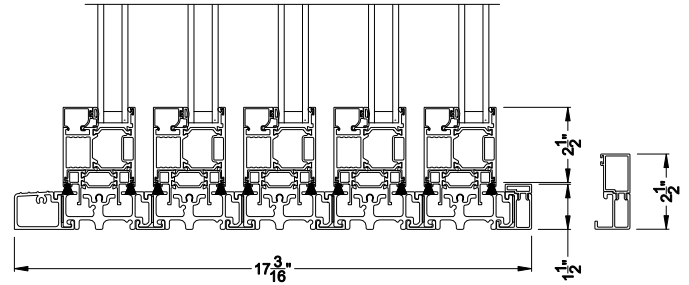

Weather Shield™

VUE Collection

Multi-Slide Windows

CROSS SECTION DETAILS

VUE COLLECTION MULTI-SLIDE WINDOW (4701)
Vertical Section - Standard Sill - 5 or Bi-parting 10 Panel Window

VUE COLLECTION MULTI-SLIDE WINDOW (4701)
Vertical Section - with Sill Riser - 5 or Bi-parting 10 Panel Window

VUE COLLECTION MULTI-SLIDE WINDOW (4701)
Vertical Section - with sill pan

VUE COLLECTION MULTI-SLIDE WINDOW (4701)
Vertical Section - with sill pan

VUE COLLECTION MULTI-SLIDE WINDOW (4701)
Vertical Section - with T-track sill - 5 or Bi-parting 10 Panel Window

Note: All dimensions are approximate. Weather Shield reserves the right to change specifications without notice.

VUE COLLECTION MULTI-SLIDE WINDOW (4701)
Horizontal Section - 5 Panel Window

Square Bead

Beveled Bead

Narrow Bead

Note: All dimensions are approximate. Weather Shield reserves the right to change specifications without notice.

Weather Shield™

VUE Collection

Multi-Slide Windows

CROSS SECTION DETAILS

VUE COLLECTION MULTI-SLIDE WINDOW (4701)
Horizontal Section - Bi-parting stiles