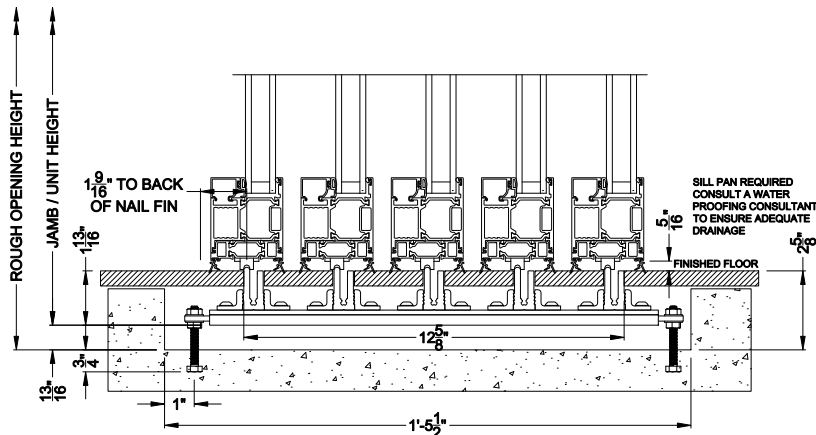

Weather Shield™

VUE Collection

Multi-Slide Windows

CROSS SECTION DETAILS

VUE COLLECTION MULTI-SLIDE WINDOW (4701)
Vertical Section - Standard Sill - 5 or Bi-parting 10 Panel Window

VUE COLLECTION MULTI-SLIDE WINDOW (4701)
Vertical Section - with Sill Riser - 5 or Bi-parting 10 Panel Window

VUE COLLECTION MULTI-SLIDE WINDOW (4701)
Vertical Section - with sill pan

VUE COLLECTION MULTI-SLIDE WINDOW (4701)
Vertical Section - with sill pan

VUE COLLECTION MULTI-SLIDE WINDOW (4701)
Vertical Section - with T-track sill - 5 or Bi-parting 10 Panel Window

Note: All dimensions are approximate. Weather Shield reserves the right to change specifications without notice.

Weather Shield™

VUE Collection

Multi-Slide Windows

CROSS SECTION DETAILS

VUE COLLECTION MULTI-SLIDE WINDOW (4701)
Horizontal Section - Bi-parting stiles

VUE COLLECTION MULTI-SLIDE WINDOW (4701)
Horizontal Pocket Section - 5 or Bi-parting 10 Panel Window

Note: All dimensions are approximate. Weather Shield reserves the right to change specifications without notice.