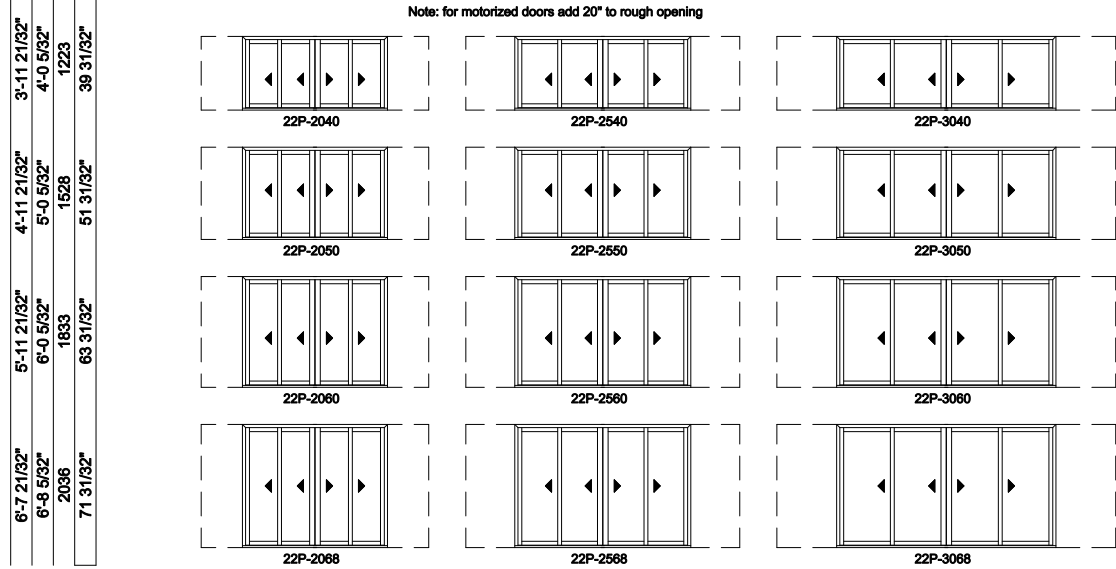

Multi-Slide Windows - 2-1/4" Panel (4701) 2L2R Panel Pocket

Exposed Jamb Dimension	7'-9 25/32"	9'-5 25/32"	11'-9 25/32"
Jamb Dimension	12'-3 5/32"	14'-9 5/32"	18'-3 5/32"
Rough Opening	12'-4 5/32"	14'-10 5/32"	18'-4 5/32"
Soft Metric R.O. (mm)	3763	4525	5592
Glass Size	19 1/4"	24 1/4"	31 1/4"

Note: for motorized doors add 20" to rough opening