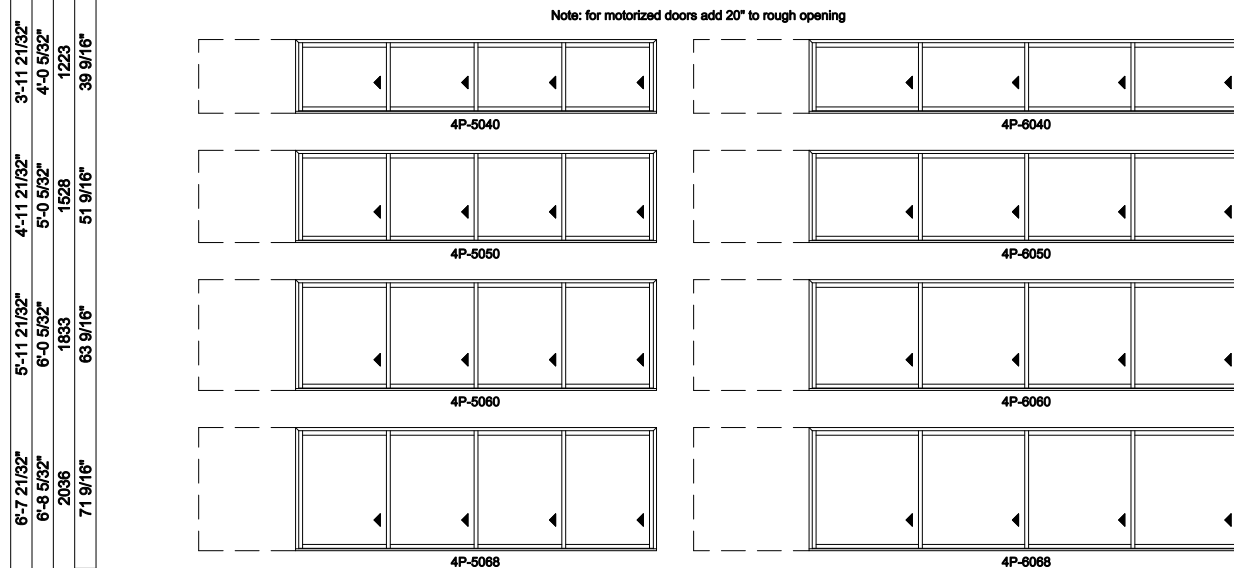

Note: for motorized doors add 20" to rough opening

4L shown; 4R available

Multi-Slide Windows - 2-1/4" Panel (4701) 4 Panel Pocket

Exposed Jamb Dimension	7'-5 7/16"	11'-5 7/16"	15'-5 7/16"
Jamb Dimension	9'-8 3/32"	14'-8 3/32"	19'-8 3/32"
Rough Opening	9'-9 3/32"	14'-9 3/32"	19'-9 3/32"
Soft Metric R.O. (mm)	2974	4498	6022
Glass Size	19 1/4"	31 1/4"	43 1/4"

4L shown; 4R available

Multi-Slide Windows - 2-1/4" Panel (4701) 4 Panel Pocket

Exposed Jamb Dimension	19'-5 7/16"	23'-5 7/16"
Jamb Dimension	24'-8 3/32"	29'-8 3/32"
Rough Opening	24'-9 3/32"	29'-9 3/32"
Soft Metric R.O. (mm)	7546	9070
Glass Size	55 1/4"	67 1/4"