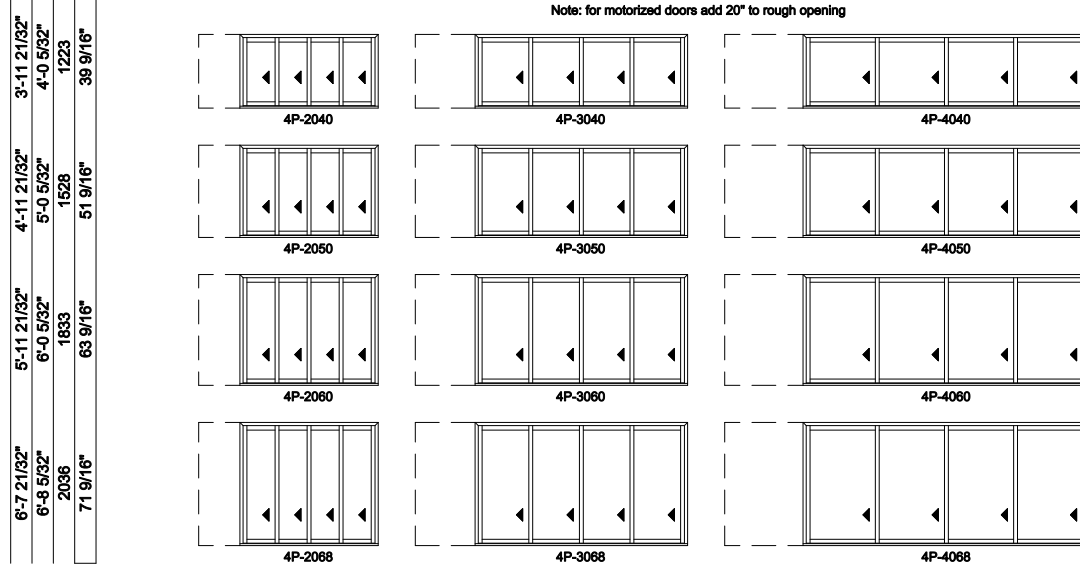

Note: for motorized doors add 20" to rough opening

4L shown; 4R available

Multi-Slide Windows - 2-1/4" Panel (4701) 4 Panel

Jamb Dimension	19'-5 7/16"	23'-5 7/16"
Rough Opening	19'-6 7/16"	23'-6 7/16"
Soft Metric R.O. (mm)	5955	7174
Glass Size	55 1/4"	67 1/4"

Note: for motorized doors add 20" to rough opening

4L shown; 4R available

Multi-Slide Windows - 2-1/4" Panel (4701) 4 Panel Pocket

Exposed Jamb Dimension	7'-5 7/16"	11'-5 7/16"	15'-5 7/16"
Jamb Dimension	9'-8 3/32"	14'-8 3/32"	19'-8 3/32"
Rough Opening	9'-9 3/32"	14'-9 3/32"	19'-9 3/32"
Soft Metric R.O. (mm)	2974	4498	6022
Glass Size	19 1/4"	31 1/4"	43 1/4"

4L shown; 4R available

Multi-Slide Windows - 2-1/4" Panel (4701) 4 Panel Pocket

Exposed Jamb Dimension	19'-5 7/16"	23'-5 7/16"
Jamb Dimension	24'-8 3/32"	29'-8 3/32"
Rough Opening	24'-9 3/32"	29'-9 3/32"
Soft Metric R.O. (mm)	7546	9070
Glass Size	55 1/4"	67 1/4"