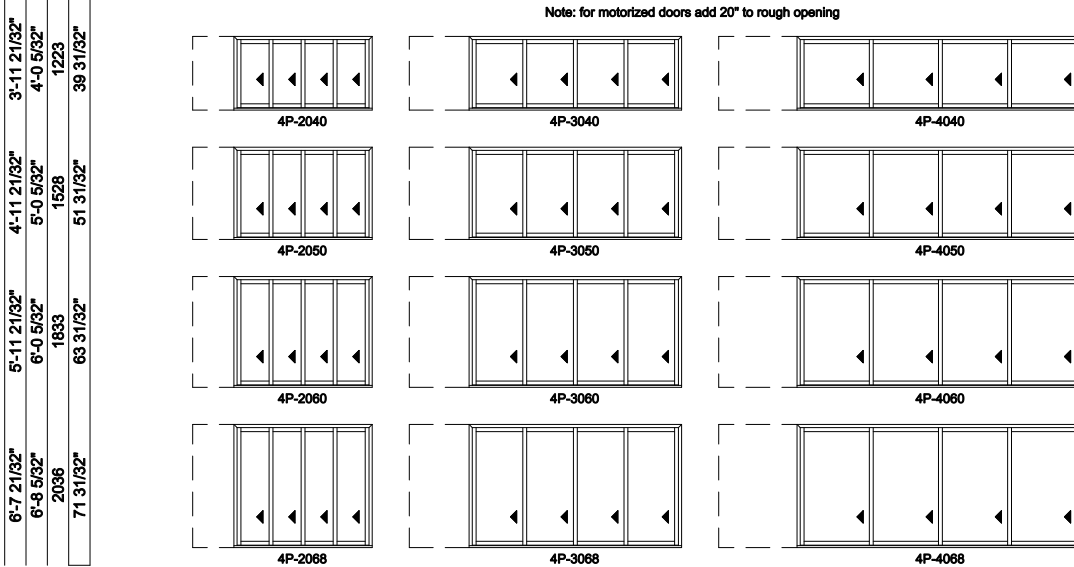

Note: for motorized doors add 20" to rough opening

4L shown; 4R available

Multi-Slide Windows - 2-1/4" Panel (4701) 4 Panel

| | | |
|-----------------------|-------------|-------------|
| Jamb Dimension | 19'-5 7/16" | 23'-5 7/16" |
| Rough Opening | 19'-6 7/16" | 23'-6 7/16" |
| Soft Metric R.O. (mm) | 5955 | 7174 |
| Glass Size | 55 1/4" | 67 1/4" |

Note: for motorized doors add 20" to rough opening

4L shown; 4R available

Multi-Slide Windows - 2-1/4" Panel (4701) 4 Panel Pocket

| | | | |
|------------------------|------------|-------------|-------------|
| Exposed Jamb Dimension | 7'-5 7/16" | 11'-5 7/16" | 15'-5 7/16" |
| Jamb Dimension | 9'-8 3/32" | 14'-8 3/32" | 19'-8 3/32" |
| Rough Opening | 9'-9 3/32" | 14'-9 3/32" | 19'-9 3/32" |
| Soft Metric R.O. (mm) | 2974 | 4498 | 6022 |
| Glass Size | 19 1/4" | 31 1/4" | 43 1/4" |

4L shown; 4R available

Multi-Slide Windows - 2-1/4" Panel (4701) 4 Panel Pocket

| | | |
|------------------------|-------------|-------------|
| Exposed Jamb Dimension | 19'-5 7/16" | 23'-5 7/16" |
| Jamb Dimension | 24'-8 3/32" | 29'-8 3/32" |
| Rough Opening | 24'-9 3/32" | 29'-9 3/32" |
| Soft Metric R.O. (mm) | 7546 | 9070 |
| Glass Size | 55 1/4" | 67 1/4" |