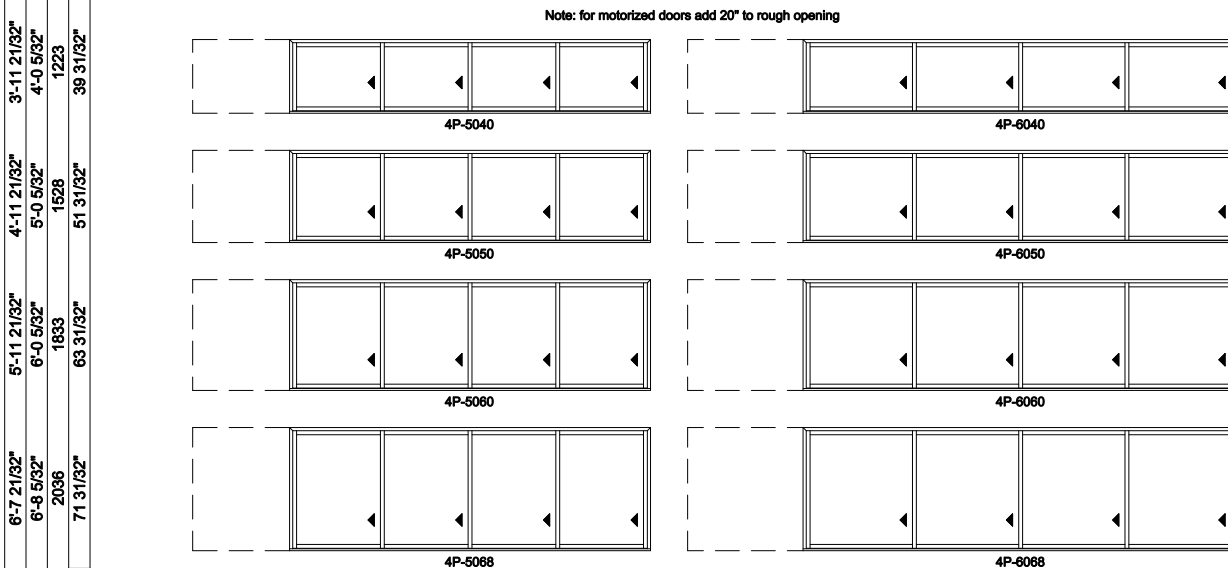

Note: for motorized doors add 20" to rough opening

4L shown; 4R available

Multi-Slide Windows - 2-1/4" Panel (4701) 4 Panel Pocket

| | | | |
|------------------------|------------|-------------|-------------|
| Exposed Jamb Dimension | 7'-5 7/16" | 11'-5 7/16" | 15'-5 7/16" |
| Jamb Dimension | 9'-8 3/32" | 14'-8 3/32" | 19'-8 3/32" |
| Rough Opening | 9'-9 3/32" | 14'-9 3/32" | 19'-9 3/32" |
| Soft Metric R.O. (mm) | 2974 | 4498 | 6022 |
| Glass Size | 19 1/4" | 31 1/4" | 43 1/4" |

4L shown; 4R available

Multi-Slide Windows - 2-1/4" Panel (4701) 4 Panel Pocket

| | | |
|------------------------|-------------|-------------|
| Exposed Jamb Dimension | 19'-5 7/16" | 23'-5 7/16" |
| Jamb Dimension | 24'-8 3/32" | 29'-8 3/32" |
| Rough Opening | 24'-9 3/32" | 29'-9 3/32" |
| Soft Metric R.O. (mm) | 7546 | 9070 |
| Glass Size | 55 1/4" | 67 1/4" |

4L shown; 4R available

Multi-Slide Windows - 2-1/4" Panel (4701) 2L2R Panel

| | | | |
|-----------------------|--------------|---------------|---------------|
| Jamb Dimension | 7'-9 25/32" | 11'-9 25/32" | 15'-9 25/32" |
| Rough Opening | 7'-10 25/32" | 11'-10 25/32" | 15'-10 25/32" |
| Soft Metric R.O. (mm) | 2407 | 3627 | 4846 |
| Glass Size | 19 1/4" | 31 1/4" | 43 1/4" |