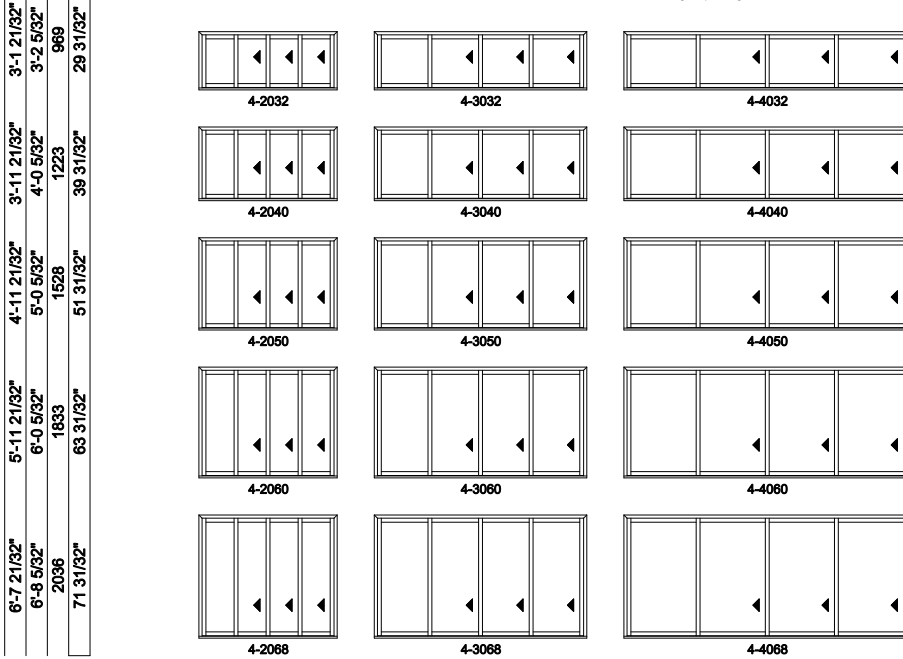

Multi-Slide Windows - 2-1/4" Panel (4701) 4 Panel

| | | | |
|-----------------------|------------|-------------|-------------|
| Jamb Dimension | 7'-5 7/16" | 11'-5 7/16" | 15'-5 7/16" |
| Rough Opening | 7'-6 7/16" | 11'-6 7/16" | 15'-6 7/16" |
| Soft Metric R.O. (mm) | 2297 | 3516 | 4736 |
| Glass Size | 19 1/4" | 31 1/4" | 43 1/4" |

Note: for motorized doors add 20" to rough opening

4L shown; 4R available

Multi-Slide Windows - 2-1/4" Panel (4701) 4 Panel

| | | |
|-----------------------|-------------|-------------|
| Jamb Dimension | 19'-5 7/16" | 23'-5 7/16" |
| Rough Opening | 19'-6 7/16" | 23'-6 7/16" |
| Soft Metric R.O. (mm) | 5955 | 7174 |
| Glass Size | 55 1/4" | 67 1/4" |