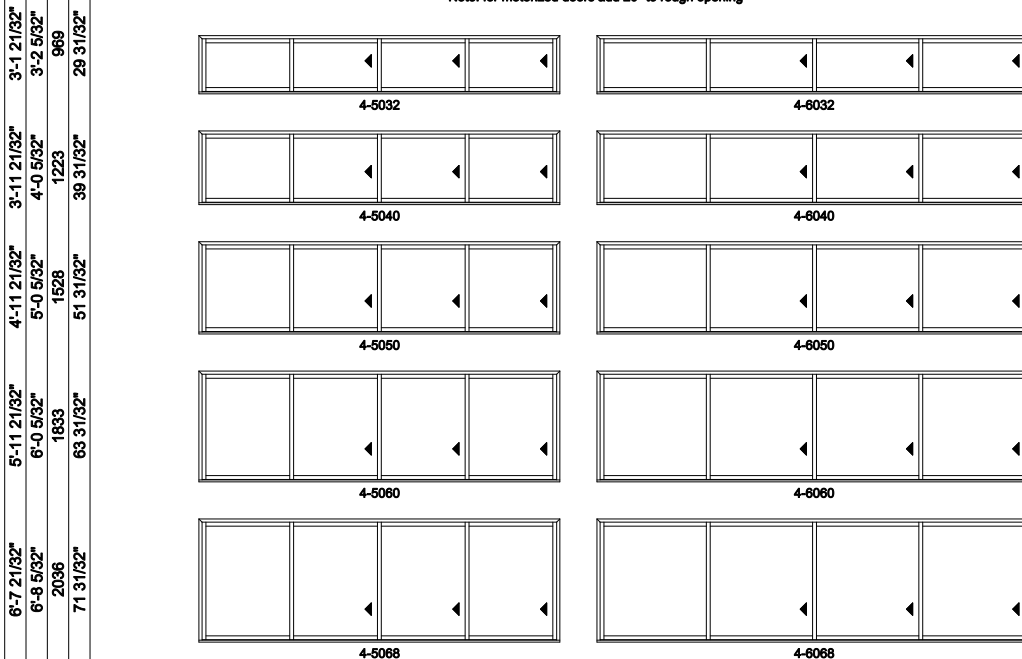

Note: for motorized doors add 20" to rough opening

4L shown; 4R available

Multi-Slide Windows - 2-1/4" Panel (4701) 4 Panel

| | | |
|-----------------------|-------------|-------------|
| Jamb Dimension | 19'-5 7/16" | 23'-5 7/16" |
| Rough Opening | 19'-6 7/16" | 23'-6 7/16" |
| Soft Metric R.O. (mm) | 5955 | 7174 |
| Glass Size | 55 1/4" | 67 1/4" |

Note: for motorized doors add 20" to rough opening

4L shown; 4R available

Multi-Slide Windows - 2-1/4" Panel (4701) 4 Panel Pocket

| | | | |
|------------------------|------------|-------------|-------------|
| Exposed Jamb Dimension | 7'-5 7/16" | 11'-5 7/16" | 15'-5 7/16" |
| Jamb Dimension | 9'-8 3/32" | 14'-8 3/32" | 19'-8 3/32" |
| Rough Opening | 9'-9 3/32" | 14'-9 3/32" | 19'-9 3/32" |
| Soft Metric R.O. (mm) | 2974 | 4498 | 6022 |
| Glass Size | 19 1/4" | 31 1/4" | 43 1/4" |