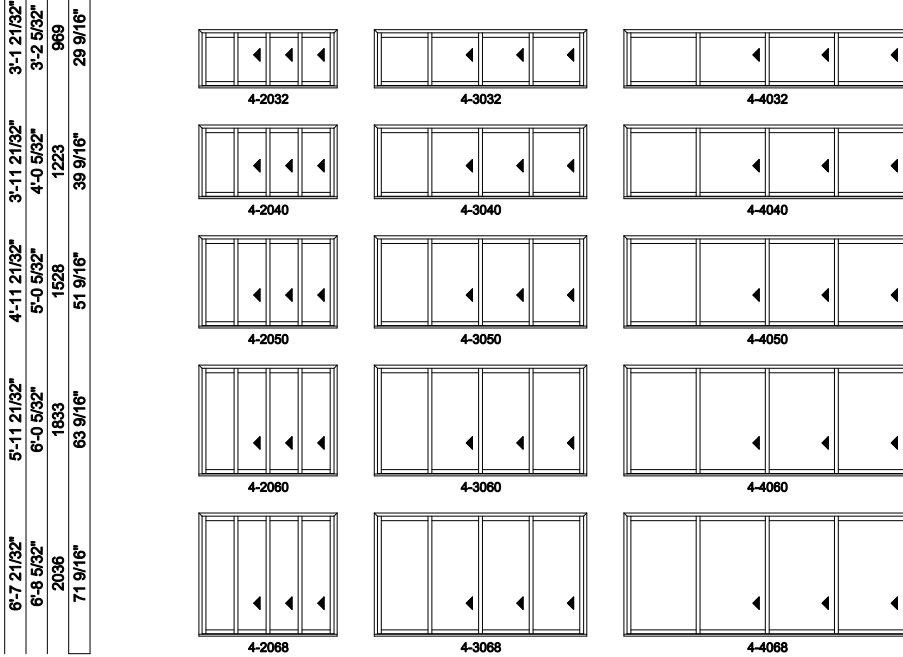

Multi-Slide Windows - 2-1/4" Panel (4701) 4 Panel

Jamb Dimension	7'-5 7/16"	11'-5 7/16"	15'-5 7/16"
Rough Opening	7'-6 7/16"	11'-6 7/16"	15'-6 7/16"
Soft Metric R.O. (mm)	2297	3516	4736
Glass Size	19 1/4"	31 1/4"	43 1/4"

Note: for motorized doors add 20" to rough opening

4L shown; 4R available

Multi-Slide Windows - 2-1/4" Panel (4701) 4 Panel

Jamb Dimension	19'-5 7/16"	23'-5 7/16"
Rough Opening	19'-6 7/16"	23'-6 7/16"
Soft Metric R.O. (mm)	5955	7174
Glass Size	55 1/4"	67 1/4"

Note: for motorized doors add 20" to rough opening

4L shown; 4R available

Multi-Slide Windows - 2-1/4" Panel (4701) 4 Panel Pocket

Exposed Jamb Dimension	7'-5 7/16"	11'-5 7/16"	15'-5 7/16"
Jamb Dimension	9'-8 3/32"	14'-8 3/32"	19'-8 3/32"
Rough Opening	9'-9 3/32"	14'-9 3/32"	19'-9 3/32"
Soft Metric R.O. (mm)	2974	4498	6022
Glass Size	19 1/4"	31 1/4"	43 1/4"

Exposed Jamb Dimension	7'-9 25/32"	9'-5 25/32"	11'-9 25/32"
Jamb Dimension	12'-3 5/32"	14'-9 5/32"	18'-3 5/32"
Rough Opening	12'-4 5/32"	14'-10 5/32"	18'-4 5/32"
Soft Metric R.O. (mm)	3763	4525	5592
Glass Size	19 1/4"	24 1/4"	31 1/4"