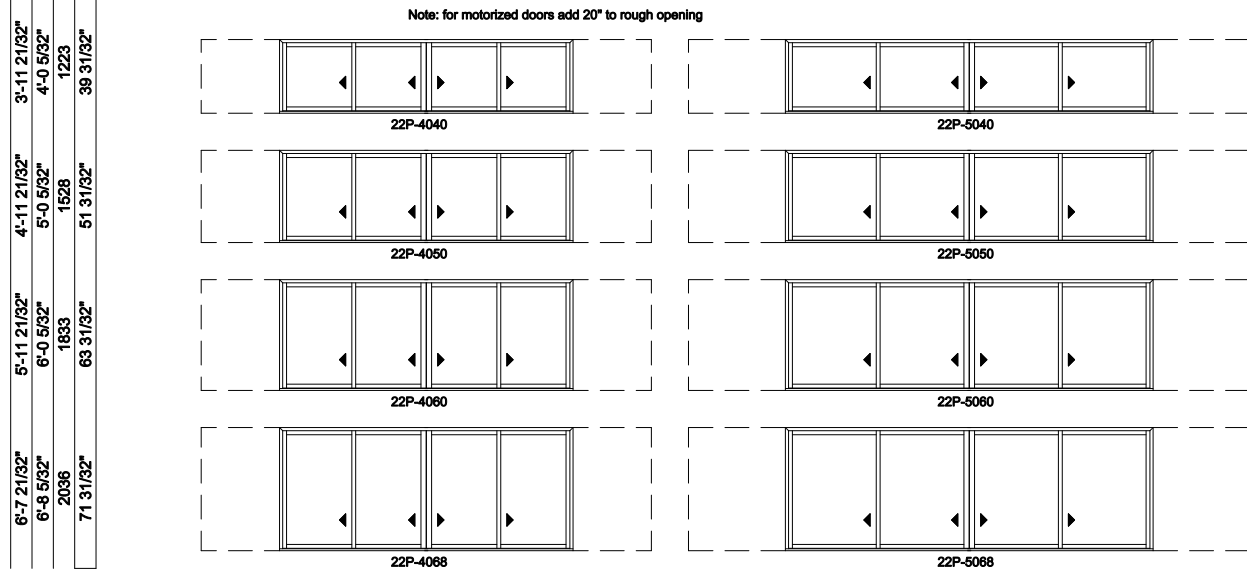

Multi-Slide Windows - 2-1/4" Panel (4701) 2L2R Panel Pocket

Exposed Jamb Dimension	15'-9 25/32"	19'-9 25/32"
Jamb Dimension	24'-3 5/32"	30'-3 5/32"
Rough Opening	24'-4 5/32"	30'-4 5/32"
Soft Metric R.O. (mm)	7421	9250
Glass Size	43 1/4"	55 1/4"

Note: for motorized doors add 20" to rough opening