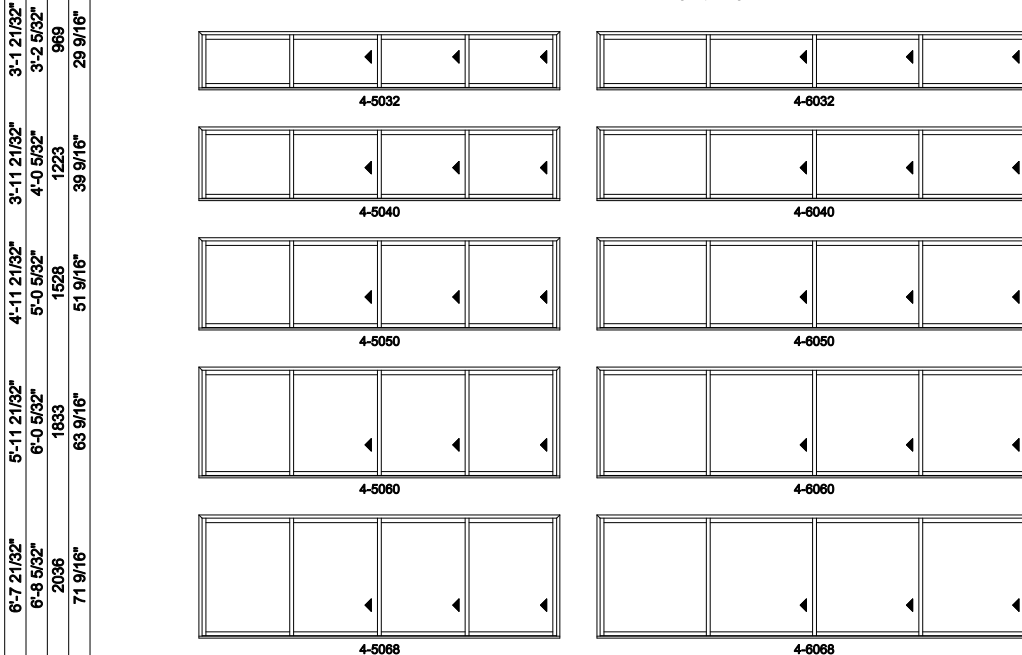

Note: for motorized doors add 20" to rough opening

4L shown; 4R available

Multi-Slide Windows - 2-1/4" Panel (4701) 4 Panel

Jamb Dimension	19'-5 7/16"	23'-5 7/16"
Rough Opening	19'-6 7/16"	23'-6 7/16"
Soft Metric R.O. (mm)	5955	7174
Glass Size	55 1/4"	67 1/4"

Note: for motorized doors add 20" to rough opening

4L shown; 4R available

Multi-Slide Windows - 2-1/4" Panel (4701) 4 Panel Pocket

Exposed Jamb Dimension	7'-5 7/16"	11'-5 7/16"	15'-5 7/16"
Jamb Dimension	9'-8 3/32"	14'-8 3/32"	19'-8 3/32"
Rough Opening	9'-9 3/32"	14'-9 3/32"	19'-9 3/32"
Soft Metric R.O. (mm)	2974	4498	6022
Glass Size	19 1/4"	31 1/4"	43 1/4"

4L shown; 4R available

Multi-Slide Windows - 2-1/4" Panel (4701) 4 Panel Pocket

Exposed Jamb Dimension	19'-5 7/16"	23'-5 7/16"
Jamb Dimension	24'-8 3/32"	29'-8 3/32"
Rough Opening	24'-9 3/32"	29'-9 3/32"
Soft Metric R.O. (mm)	7546	9070
Glass Size	55 1/4"	67 1/4"

Exposed Jamb Dimension	7'-9 25/32"	9'-5 25/32"	11'-9 25/32"
Jamb Dimension	12'-3 5/32"	14'-9 5/32"	18'-3 5/32"
Rough Opening	12'-4 5/32"	14'-10 5/32"	18'-4 5/32"
Soft Metric R.O. (mm)	3763	4525	5592
Glass Size	19 1/4"	24 1/4"	31 1/4"