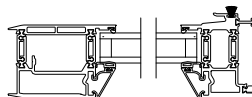

Note: All dimensions are approximate. Weather Shield reserves the right to change specifications without notice.

Weather Shield™

VUE Collection

Multi-Slide Windows

CROSS SECTION DETAILS

VUE COLLECTION MULTI-SLIDE WINDOW (4701)
Horizontal Section - 4 Panel Window

Square Bead

Beveled Bead

Narrow Bead

Note: All dimensions are approximate. Weather Shield reserves the right to change specifications without notice.

Weather Shield™

VUE Collection

Multi-Slide Windows

CROSS SECTION DETAILS