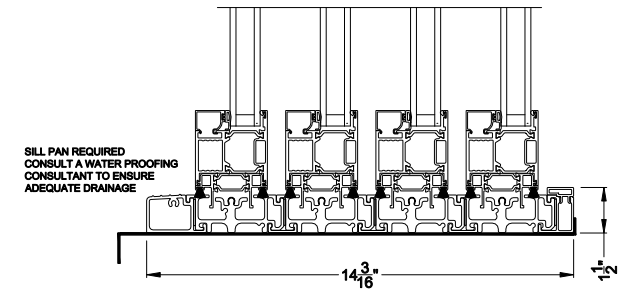

Weather Shield™

VUE Collection

Multi-Slide Windows

CROSS SECTION DETAILS

VUE COLLECTION MULTI-SLIDE WINDOW (4701)
Vertical Section - Standard Sill - 4 or Bi-parting 8 Panel Window

VUE COLLECTION MULTI-SLIDE WINDOW (4701)
Vertical Section - with Sill Riser - 4 or Bi-parting 8 Panel Window

VUE COLLECTION MULTI-SLIDE WINDOW (4701)
Vertical Section - With sill pan

Square Bead Beveled Bead Narrow Bead

VUE COLLECTION MULTI-SLIDE WINDOW (4701)
Vertical Section - With sill pan

VUE COLLECTION MULTI-SLIDE WINDOW (4701)
Vertical Section - with T-track sill - 4 or Bi-parting 8 Panel Window

Note: All dimensions are approximate. Weather Shield reserves the right to change specifications without notice.

Weather Shield™

VUE Collection

Multi-Slide Windows

CROSS SECTION DETAILS

VUE COLLECTION MULTI-SLIDE WINDOW (4701)
Horizontal Section - 4 Panel Window

Square Bead

Beveled Bead

Narrow Bead

Note: All dimensions are approximate. Weather Shield reserves the right to change specifications without notice.

Weather Shield™

VUE Collection

Multi-Slide Windows

CROSS SECTION DETAILS