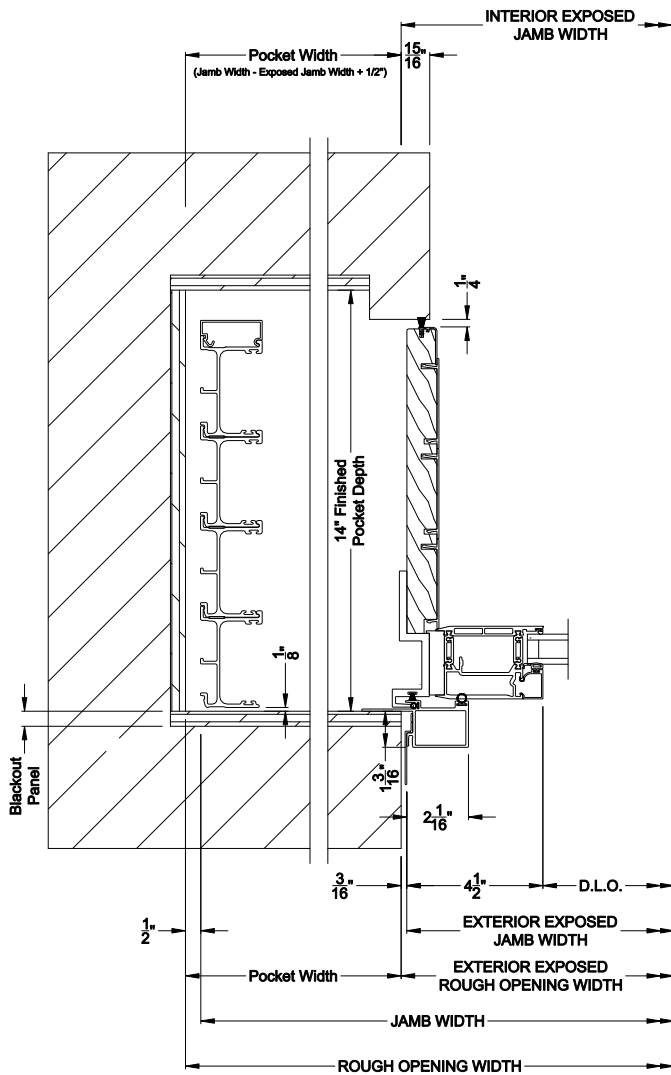

Square Bead

Beveled Bead

Weather Shield™

VUE Collection

Multi-Slide Windows

CROSS SECTION DETAILS

Note: All dimensions are approximate. Weather Shield reserves the right to change specifications without notice.