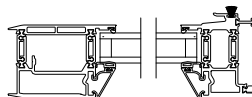

## CROSS SECTION DETAILS

**VUE COLLECTION MULTI-SLIDE WINDOW (4701)**  
Horizontal Section - 4 Panel Window

**Square Bead**

**Beveled Bead**

**Narrow Bead**

Note: All dimensions are approximate. Weather Shield reserves the right to change specifications without notice.