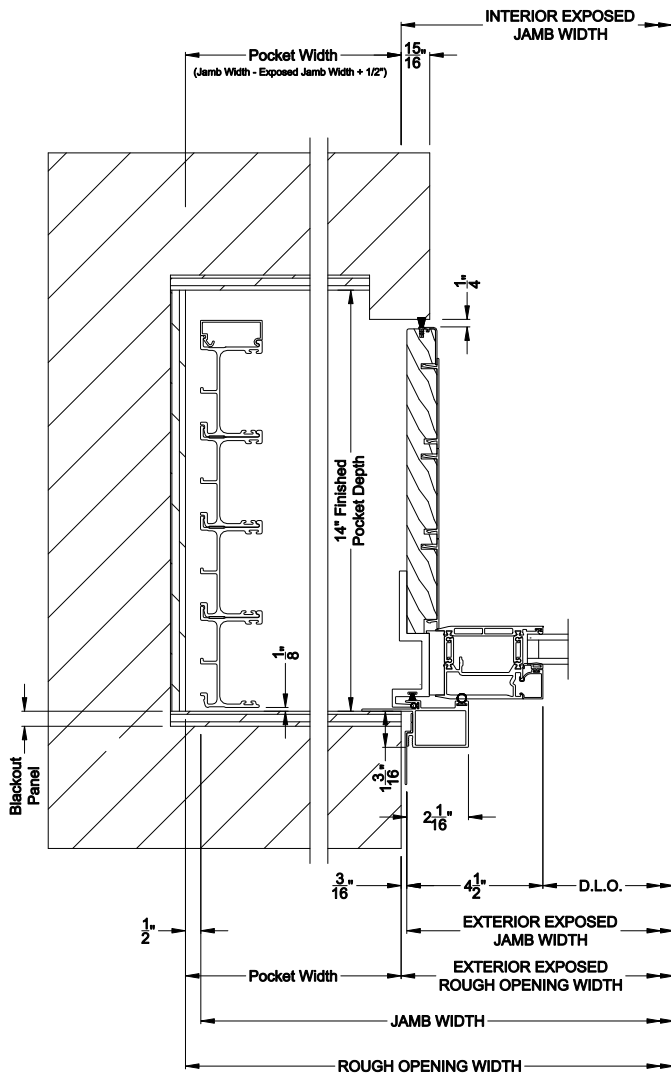

Note: All dimensions are approximate. Weather Shield reserves the right to change specifications without notice.

Weather Shield™

VUE Collection

Multi-Slide Windows

CROSS SECTION DETAILS

VUE COLLECTION MULTI-SLIDE WINDOW (4701)
Horizontal Section - 4 Panel Window

Square Bead

Beveled Bead

Narrow Bead

Note: All dimensions are approximate. Weather Shield reserves the right to change specifications without notice.

Weather Shield™

VUE Collection

Multi-Slide Windows

CROSS SECTION DETAILS

VUE COLLECTION MULTI-SLIDE WINDOW (4701)
Horizontal Section - Bi-parting stiles

VUE COLLECTION MULTI-SLIDE WINDOW (4701)
Horizontal Pocket Section - 4 or Bi-parting 8 Panel Window

Note: All dimensions are approximate. Weather Shield reserves the right to change specifications without notice.