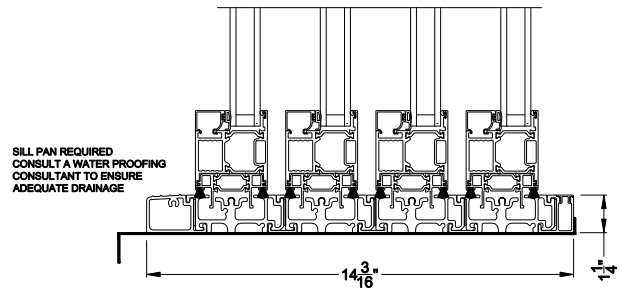

Weather Shield™

VUE Collection

Multi-Slide Windows

CROSS SECTION DETAILS

VUE COLLECTION MULTI-SLIDE WINDOW (4701)
Vertical Section - Standard Sill - 4 or Bi-parting 8 Panel Window

VUE COLLECTION MULTI-SLIDE WINDOW (4701)
Vertical Section - with Sill Riser - 4 or Bi-parting 8 Panel Window

VUE COLLECTION MULTI-SLIDE WINDOW (4701)
Vertical Section - With sill pan

Square Bead Beveled Bead Narrow Bead

VUE COLLECTION MULTI-SLIDE WINDOW (4701)
Vertical Section - With sill pan

VUE COLLECTION MULTI-SLIDE WINDOW (4701)
Vertical Section - with T-track sill - 4 or Bi-parting 8 Panel Window

Note: All dimensions are approximate. Weather Shield reserves the right to change specifications without notice.

Weather Shield™

VUE Collection

Multi-Slide Windows

CROSS SECTION DETAILS

VUE COLLECTION MULTI-SLIDE WINDOW (4701)
Horizontal Section - 4 Panel Window

Square Bead

Beveled Bead

Narrow Bead

Note: All dimensions are approximate. Weather Shield reserves the right to change specifications without notice.

Weather Shield™

VUE Collection

Multi-Slide Windows

CROSS SECTION DETAILS