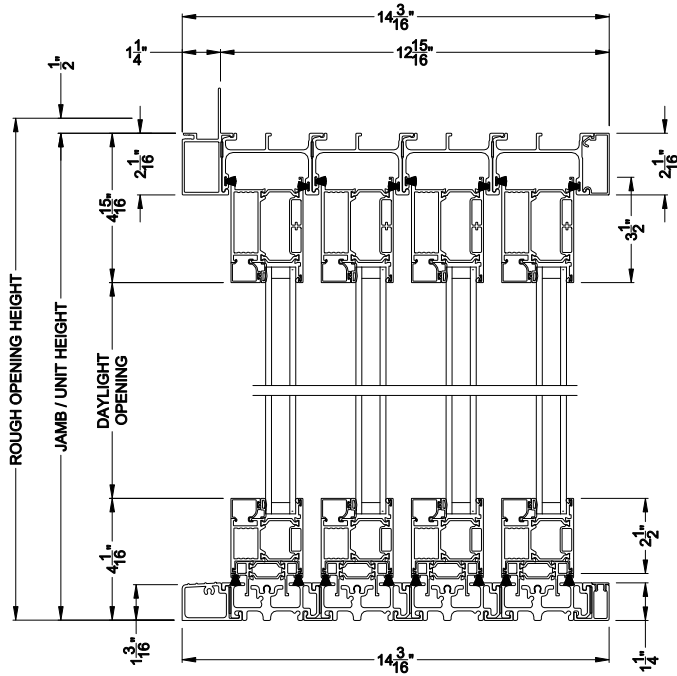

## CROSS SECTION DETAILS

**VUE COLLECTION MULTI-SLIDE WINDOW (4701)**  
Vertical Section - Standard Sill - 4 or Bi-parting 8 Panel Window

**VUE COLLECTION MULTI-SLIDE WINDOW (4701)**  
Vertical Section - with Sill Riser - 4 or Bi-parting 8 Panel Window