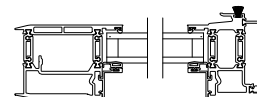

## CROSS SECTION DETAILS

**VUE COLLECTION MULTI-SLIDE WINDOW (4701)**  
Horizontal Section - 4 Panel Window

**Square Bead**

**Beveled Bead**

**Narrow Bead**

Note: All dimensions are approximate. Weather Shield reserves the right to change specifications without notice.