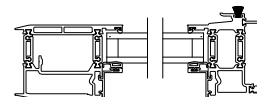

Note: All dimensions are approximate. Weather Shield reserves the right to change specifications without notice.

Weather Shield™

VUE Collection

Multi-Slide Windows

CROSS SECTION DETAILS

VUE COLLECTION MULTI-SLIDE WINDOW (4701)
Horizontal Section - 4 Panel Window

Square Bead

Beveled Bead

Narrow Bead

Note: All dimensions are approximate. Weather Shield reserves the right to change specifications without notice.

Weather Shield™

VUE Collection

Multi-Slide Windows

CROSS SECTION DETAILS