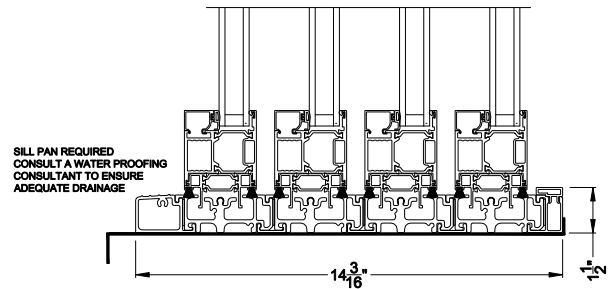

## CROSS SECTION DETAILS

**VUE COLLECTION MULTI-SLIDE WINDOW (4701)**  
Vertical Section - Standard Sill - 4 or Bi-parting 8 Panel Window

**VUE COLLECTION MULTI-SLIDE WINDOW (4701)**  
Vertical Section - with Sill Riser - 4 or Bi-parting 8 Panel Window

**VUE COLLECTION MULTI-SLIDE WINDOW (4701)**  
Vertical Section - With sill pan

Square Bead      Beveled Bead      Narrow Bead

**VUE COLLECTION MULTI-SLIDE WINDOW (4701)**  
Vertical Section - With sill pan