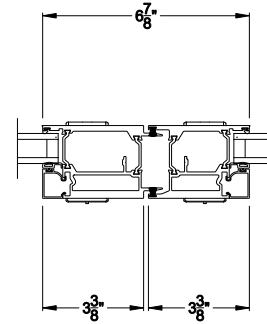

Narrow Bead

Weather Shield™

VUE Collection

Multi-Slide Windows

CROSS SECTION DETAILS

Note: All dimensions are approximate. Weather Shield reserves the right to change specifications without notice.