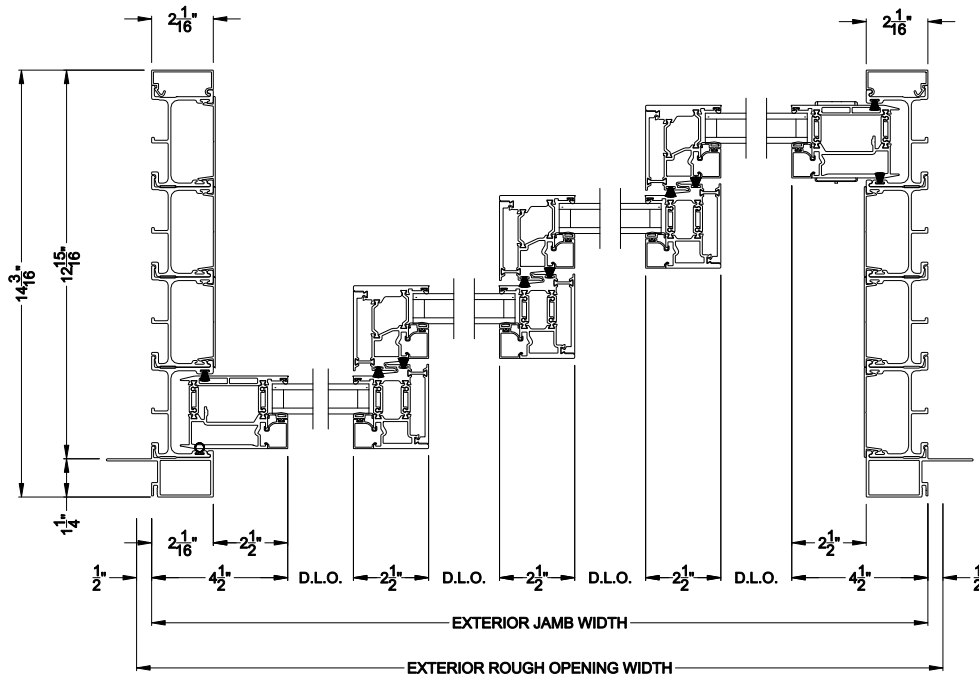

VUE COLLECTION MULTI-SLIDE WINDOW (4701)
Vertical Section - With sill pan

Weather Shield™

VUE Collection

Multi-Slide Windows

CROSS SECTION DETAILS

VUE COLLECTION MULTI-SLIDE WINDOW (4701)
Horizontal Section - 4 Panel Window

Note: All dimensions are approximate. Weather Shield reserves the right to change specifications without notice.