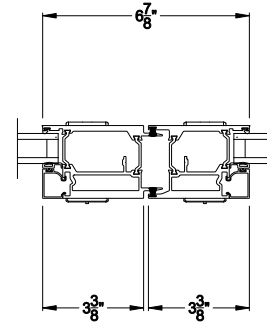

Square Bead

Beveled Bead

Narrow Bead

Note: All dimensions are approximate. Weather Shield reserves the right to change specifications without notice.

Weather Shield™

VUE Collection

Multi-Slide Windows

CROSS SECTION DETAILS

VUE COLLECTION MULTI-SLIDE WINDOW (4701)
Horizontal Section - Bi-parting stiles

VUE COLLECTION MULTI-SLIDE WINDOW (4701)
Horizontal Pocket Section - 4 or Bi-parting 8 Panel Window

Note: All dimensions are approximate. Weather Shield reserves the right to change specifications without notice.