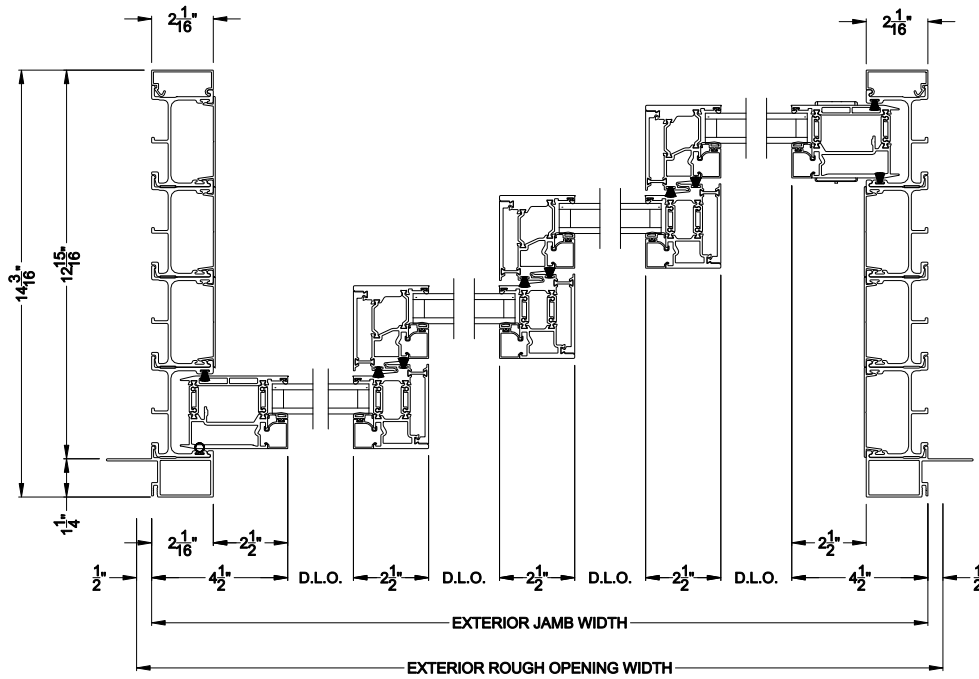

Weather Shield™

VUE Collection

Multi-Slide Windows

CROSS SECTION DETAILS

VUE COLLECTION MULTI-SLIDE WINDOW (4701)
Vertical Section - Standard Sill - 4 or Bi-parting 8 Panel Window

VUE COLLECTION MULTI-SLIDE WINDOW (4701)
Vertical Section - with Sill Riser - 4 or Bi-parting 8 Panel Window

VUE COLLECTION MULTI-SLIDE WINDOW (4701)
Vertical Section - With sill pan

Square Bead Beveled Bead Narrow Bead

VUE COLLECTION MULTI-SLIDE WINDOW (4701)
Vertical Section - With sill pan

VUE COLLECTION MULTI-SLIDE WINDOW (4701)
Vertical Section - with T-track sill - 4 or Bi-parting 8 Panel Window

Note: All dimensions are approximate. Weather Shield reserves the right to change specifications without notice.

Weather Shield™

VUE Collection

Multi-Slide Windows

CROSS SECTION DETAILS

VUE COLLECTION MULTI-SLIDE WINDOW (4701)
Horizontal Section - 4 Panel Window

Square Bead

Beveled Bead

Narrow Bead

Note: All dimensions are approximate. Weather Shield reserves the right to change specifications without notice.

Weather Shield™

VUE Collection

Multi-Slide Windows

CROSS SECTION DETAILS