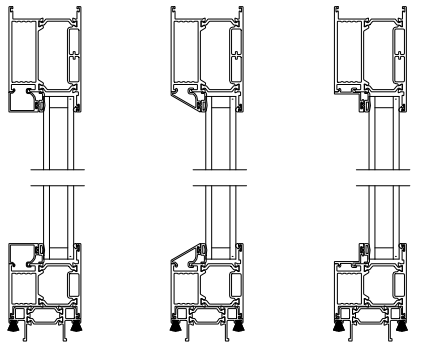

## CROSS SECTION DETAILS

**VUE COLLECTION MULTI-SLIDE WINDOW (4701)**  
Vertical Section - Standard Sill - 4 or Bi-parting 8 Panel Window

**VUE COLLECTION MULTI-SLIDE WINDOW (4701)**  
Vertical Section - with Sill Riser - 4 or Bi-parting 8 Panel Window

**VUE COLLECTION MULTI-SLIDE WINDOW (4701)**  
Vertical Section - With sill pan

Square Bead      Beveled Bead      Narrow Bead

**VUE COLLECTION MULTI-SLIDE WINDOW (4701)**  
Vertical Section - With sill pan