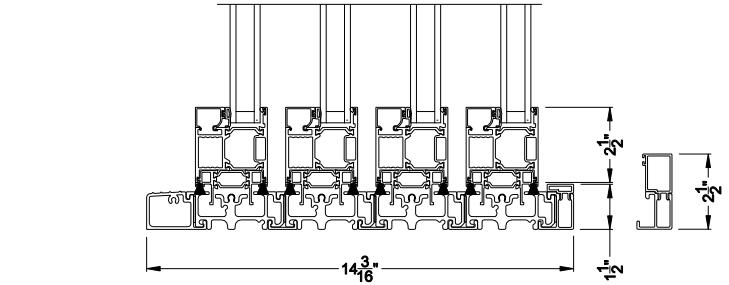

Weather Shield™

VUE Collection

Multi-Slide Windows

CROSS SECTION DETAILS

VUE COLLECTION MULTI-SLIDE WINDOW (4701)
Vertical Section - Standard Sill - 4 or Bi-parting 8 Panel Window

VUE COLLECTION MULTI-SLIDE WINDOW (4701)
Vertical Section - with Sill Riser - 4 or Bi-parting 8 Panel Window

VUE COLLECTION MULTI-SLIDE WINDOW (4701)
Vertical Section - With sill pan

Square Bead Beveled Bead Narrow Bead

VUE COLLECTION MULTI-SLIDE WINDOW (4701)
Vertical Section - With sill pan

VUE COLLECTION MULTI-SLIDE WINDOW (4701)
Vertical Section - with T-track sill - 4 or Bi-parting 8 Panel Window

Note: All dimensions are approximate. Weather Shield reserves the right to change specifications without notice.

Weather Shield™

VUE Collection

Multi-Slide Windows

CROSS SECTION DETAILS

VUE COLLECTION MULTI-SLIDE WINDOW (4701)
Horizontal Section - 4 Panel Window

Square Bead

Beveled Bead

Narrow Bead

Note: All dimensions are approximate. Weather Shield reserves the right to change specifications without notice.

Weather Shield™

VUE Collection

Multi-Slide Windows

CROSS SECTION DETAILS