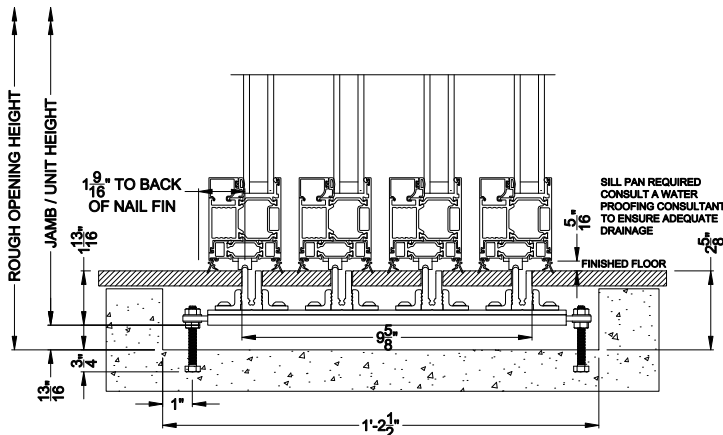

Weather Shield™

VUE Collection

Multi-Slide Windows

CROSS SECTION DETAILS

VUE COLLECTION MULTI-SLIDE WINDOW (4701)
Vertical Section - Standard Sill - 4 or Bi-parting 8 Panel Window

VUE COLLECTION MULTI-SLIDE WINDOW (4701)
Vertical Section - with Sill Riser - 4 or Bi-parting 8 Panel Window

VUE COLLECTION MULTI-SLIDE WINDOW (4701)
Vertical Section - With sill pan

Square Bead Beveled Bead Narrow Bead

VUE COLLECTION MULTI-SLIDE WINDOW (4701)
Vertical Section - With sill pan

VUE COLLECTION MULTI-SLIDE WINDOW (4701)
Vertical Section - with T-track sill - 4 or Bi-parting 8 Panel Window

Note: All dimensions are approximate. Weather Shield reserves the right to change specifications without notice.

Weather Shield™

VUE Collection

Multi-Slide Windows

CROSS SECTION DETAILS

VUE COLLECTION MULTI-SLIDE WINDOW (4701)
Horizontal Section - 4 Panel Window

Square Bead

Beveled Bead

Narrow Bead

Note: All dimensions are approximate. Weather Shield reserves the right to change specifications without notice.

Weather Shield™

VUE Collection

Multi-Slide Windows

CROSS SECTION DETAILS