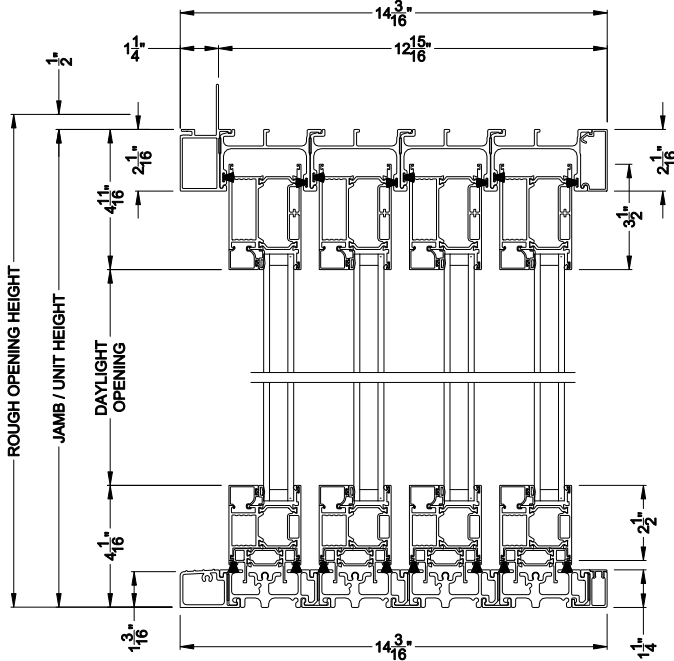

Weather Shield™

VUE Collection

Multi-Slide Windows

CROSS SECTION DETAILS

VUE COLLECTION MULTI-SLIDE WINDOW (4701)
Vertical Section - Standard Sill - 4 or Bi-parting 8 Panel Window

VUE COLLECTION MULTI-SLIDE WINDOW (4701)
Vertical Section - with Sill Riser - 4 or Bi-parting 8 Panel Window

VUE COLLECTION MULTI-SLIDE WINDOW (4701)
Vertical Section - With sill pan

Square Bead Beveled Bead Narrow Bead

VUE COLLECTION MULTI-SLIDE WINDOW (4701)
Vertical Section - With sill pan

VUE COLLECTION MULTI-SLIDE WINDOW (4701)
Vertical Section - with T-track sill - 4 or Bi-parting 8 Panel Window

Note: All dimensions are approximate. Weather Shield reserves the right to change specifications without notice.

Weather Shield™

VUE Collection

Multi-Slide Windows

CROSS SECTION DETAILS

VUE COLLECTION MULTI-SLIDE WINDOW (4701)
Horizontal Section - 4 Panel Window

Square Bead

Beveled Bead

Narrow Bead

Note: All dimensions are approximate. Weather Shield reserves the right to change specifications without notice.

Weather Shield™

VUE Collection

Multi-Slide Windows

CROSS SECTION DETAILS