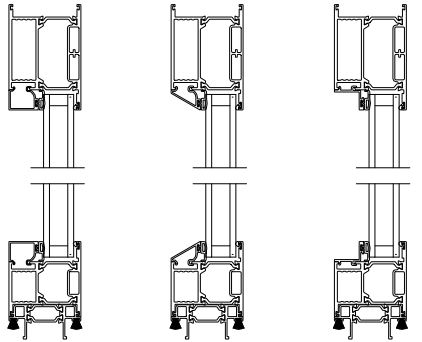

Weather Shield™

VUE Collection

Multi-Slide Windows

CROSS SECTION DETAILS

VUE COLLECTION MULTI-SLIDE WINDOW (4701)
Vertical Section - Standard Sill - 4 or Bi-parting 8 Panel Window

VUE COLLECTION MULTI-SLIDE WINDOW (4701)
Vertical Section - with Sill Riser - 4 or Bi-parting 8 Panel Window

VUE COLLECTION MULTI-SLIDE WINDOW (4701)
Vertical Section - With sill pan

Square Bead Beveled Bead Narrow Bead

VUE COLLECTION MULTI-SLIDE WINDOW (4701)
Vertical Section - With sill pan

VUE COLLECTION MULTI-SLIDE WINDOW (4701)
Vertical Section - with T-track sill - 4 or Bi-parting 8 Panel Window

Note: All dimensions are approximate. Weather Shield reserves the right to change specifications without notice.

Weather Shield™

VUE Collection

Multi-Slide Windows

CROSS SECTION DETAILS

VUE COLLECTION MULTI-SLIDE WINDOW (4701)
Horizontal Section - 4 Panel Window

Square Bead

Beveled Bead

Narrow Bead

Note: All dimensions are approximate. Weather Shield reserves the right to change specifications without notice.

Weather Shield™

VUE Collection

Multi-Slide Windows

CROSS SECTION DETAILS