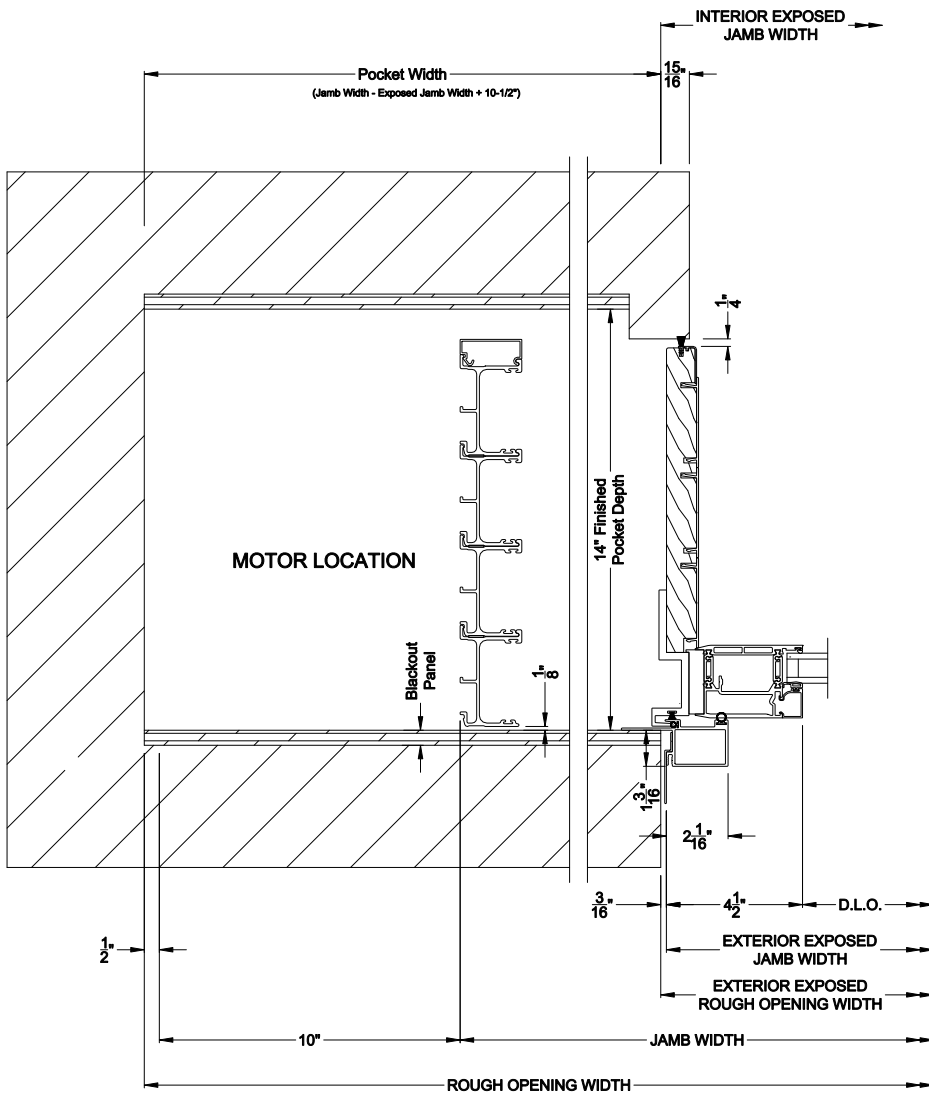

Note: All dimensions are approximate. Weather Shield reserves the right to change specifications without notice.

Weather Shield™

VUE Collection

Multi-Slide Windows

CROSS SECTION DETAILS

VUE COLLECTION MULTI-SLIDE WINDOW (4701)
Horizontal Section - 4 Panel Window

Square Bead

Beveled Bead

Narrow Bead

Note: All dimensions are approximate. Weather Shield reserves the right to change specifications without notice.

Weather Shield™

VUE Collection

Multi-Slide Windows

CROSS SECTION DETAILS

VUE COLLECTION MULTI-SLIDE WINDOW (4701)
Horizontal Section - Bi-parting stiles

VUE COLLECTION MULTI-SLIDE WINDOW (4701)
Horizontal Pocket Section - 4 or Bi-parting 8 Panel Window

Note: All dimensions are approximate. Weather Shield reserves the right to change specifications without notice.