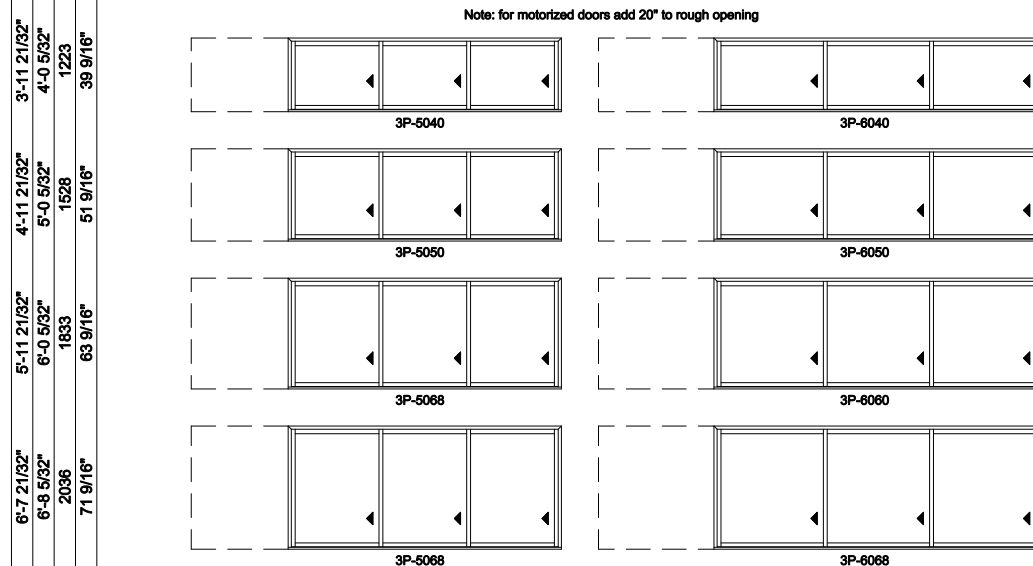

Note: for motorized doors add 20" to rough opening

3L shown; 3R available

Multi-Slide Windows - 2-1/4" Panel (4701) 3 Panel

Jamb Dimension	17'-8 11/16"
Rough Opening	17'-9 11/16"
Soft Metric R.O. (mm)	5428
Glass Size	67 1/4"

Note: for motorized doors add 20" to rough opening

3L shown; 3R available

Multi-Slide Windows - 2-1/4" Panel (4701) 3 Panel Pocket

Exposed Jamb Dimension	5'-8 23/32"	8'-8 23/32"	11'-8 23/32"
Jamb Dimension	7'-11 3/8"	11'-11 3/8"	15'-11 3/8"
Rough Opening	8'-0 3/8"	12'-0 3/8"	16'-0 3/8"
Soft Metric R.O. (mm)	2448	3667	4886
Glass Size	19 1/4"	31 1/4"	43 1/4"

3L shown; 3R available

Multi-Slide Windows - 2-1/4" Panel (4701) 3 Panel Pocket

Exposed Jamb Dimension	14'-8 23/32"	17'-8 23/32"
Jamb Dimension	19'-11 3/8"	23'-11 3/8"
Rough Opening	20'-0 3/8"	24'-0 3/8"
Soft Metric R.O. (mm)	6106	7325
Glass Size	55 1/4"	67 1/4"

3L shown; 3R available