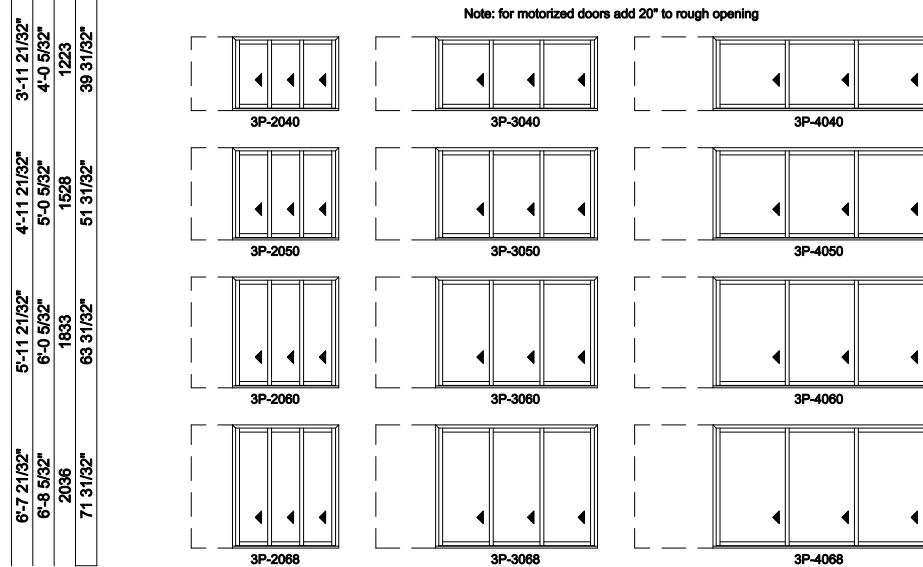

Multi-Slide Windows - 2-1/4" Panel (4701) 3 Panel Pocket

Exposed Jamb Dimension	5'-8 23/32"	8'-8 23/32"	11'-8 23/32"
Jamb Dimension	7'-11 3/8"	11'-11 3/8"	15'-11 3/8"
Rough Opening	8'-0 3/8"	12'-0 3/8"	16'-0 3/8"
Soft Metric R.O. (mm)	2448	3667	4886
Glass Size	19 1/4"	31 1/4"	43 1/4"