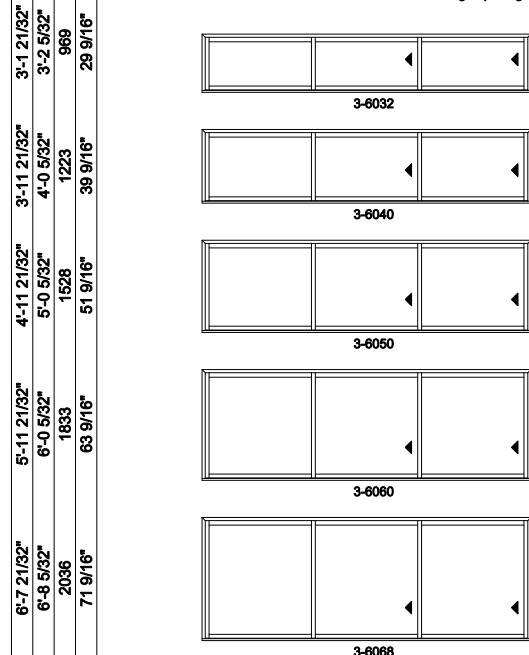

Note: for motorized doors add 20" to rough opening

3L shown; 3R available

Multi-Slide Windows - 2-1/4" Panel (4701) 3 Panel

Jamb Dimension	17'-8 11/16"
Rough Opening	17'-9 11/16"
Soft Metric R.O. (mm)	5428
Glass Size	67 1/4"

Note: for motorized doors add 20" to rough opening

3L shown; 3R available

Multi-Slide Windows - 2-1/4" Panel (4701) 3 Panel Pocket

Exposed Jamb Dimension	5'-8 23/32"	8'-8 23/32"	11'-8 23/32"
Jamb Dimension	7'-11 3/8"	11'-11 3/8"	15'-11 3/8"
Rough Opening	8'-0 3/8"	12'-0 3/8"	16'-0 3/8"
Soft Metric R.O. (mm)	2448	3667	4886
Glass Size	19 1/4"	31 1/4"	43 1/4"

3L shown; 3R available

Multi-Slide Windows - 2-1/4" Panel (4701) 3 Panel Pocket

Exposed Jamb Dimension	14'-8 23/32"	17'-8 23/32"
Jamb Dimension	19'-11 3/8"	23'-11 3/8"
Rough Opening	20'-0 3/8"	24'-0 3/8"
Soft Metric R.O. (mm)	6106	7325
Glass Size	55 1/4"	67 1/4"

3L shown; 3R available