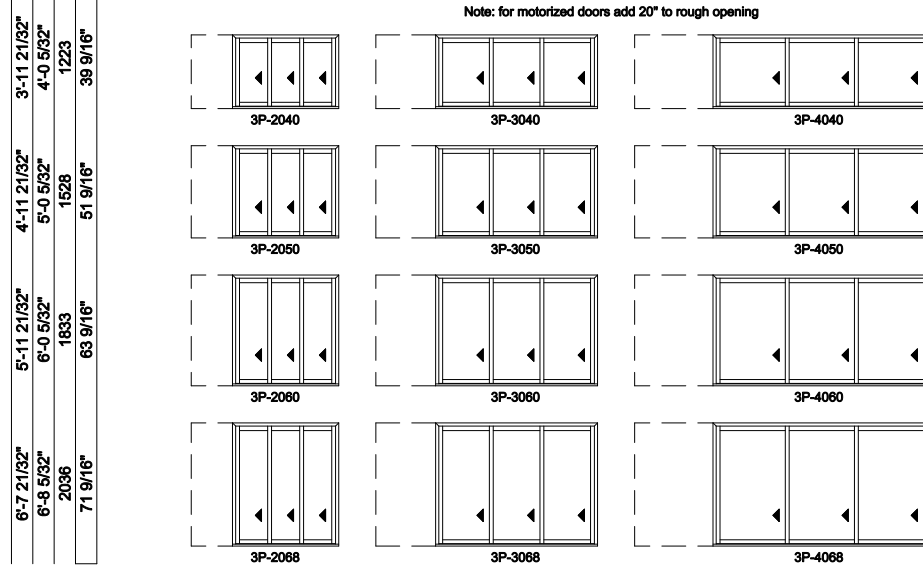

Note: for motorized doors add 20" to rough opening

3L shown; 3R available

Multi-Slide Windows - 2-1/4" Panel (4701) 3 Panel

Jamb Dimension	17'-8 11/16"
Rough Opening	17'-9 11/16"
Soft Metric R.O. (mm)	5428
Glass Size	67 1/4"

Note: for motorized doors add 20" to rough opening

3L shown; 3R available

Multi-Slide Windows - 2-1/4" Panel (4701) 3 Panel Pocket

Exposed Jamb Dimension	5'-8 23/32"	8'-8 23/32"	11'-8 23/32"
Jamb Dimension	7'-11 3/8"	11'-11 3/8"	15'-11 3/8"
Rough Opening	8'-0 3/8"	12'-0 3/8"	16'-0 3/8"
Soft Metric R.O. (mm)	2448	3667	4886
Glass Size	19 1/4"	31 1/4"	43 1/4"

3L shown; 3R available

Multi-Slide Windows - 2-1/4" Panel (4701) 3 Panel Pocket

Exposed Jamb Dimension	14'-8 23/32"	17'-8 23/32"
Jamb Dimension	19'-11 3/8"	23'-11 3/8"
Rough Opening	20'-0 3/8"	24'-0 3/8"
Soft Metric R.O. (mm)	6106	7325
Glass Size	55 1/4"	67 1/4"