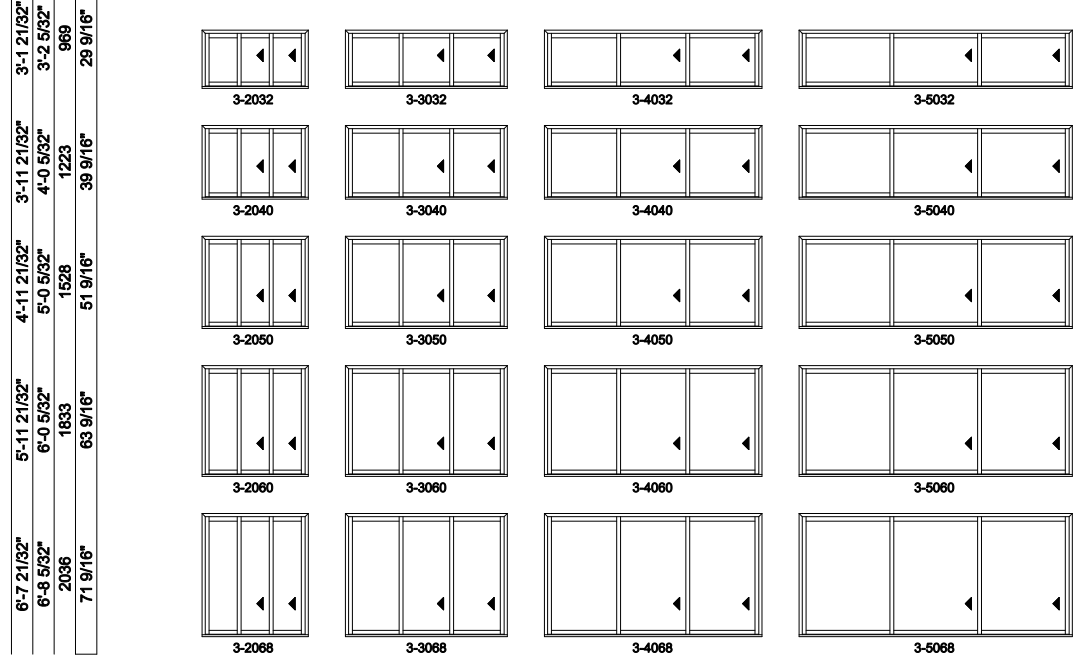

Multi-Slide Windows - 2-1/4" Panel (4701) 3 Panel

Jamb Dimension	5'-8 11/16"	8'-8 11/16"	11'-8 11/16"	14'-8 11/16"
Rough Opening	5'-9 11/16"	8'-9 11/16"	11'-9 11/16"	14'-9 11/16"
Soft Metric R.O. (mm)	1770	2684	3599	4513
Glass Size	19 1/4"	31 1/4"	43 1/4"	55 1/4"

Note: for motorized doors add 20" to rough opening

3L shown; 3R available

Multi-Slide Windows - 2-1/4" Panel (4701) 3 Panel

Jamb Dimension	17'-8 11/16"
Rough Opening	17'-9 11/16"
Soft Metric R.O. (mm)	5428
Glass Size	67 1/4"

Note: for motorized doors add 20" to rough opening

3L shown; 3R available

Multi-Slide Windows - 2-1/4" Panel (4701) 3 Panel Pocket

Exposed Jamb Dimension	5'-8 23/32"	8'-8 23/32"	11'-8 23/32"
Jamb Dimension	7'-11 3/8"	11'-11 3/8"	15'-11 3/8"
Rough Opening	8'-0 3/8"	12'-0 3/8"	16'-0 3/8"
Soft Metric R.O. (mm)	2448	3667	4886
Glass Size	19 1/4"	31 1/4"	43 1/4"

3L shown; 3R available

Multi-Slide Windows - 2-1/4" Panel (4701) 3 Panel Pocket

Exposed Jamb Dimension	14'-8 23/32"	17'-8 23/32"
Jamb Dimension	19'-11 3/8"	23'-11 3/8"
Rough Opening	20'-0 3/8"	24'-0 3/8"
Soft Metric R.O. (mm)	6106	7325
Glass Size	55 1/4"	67 1/4"