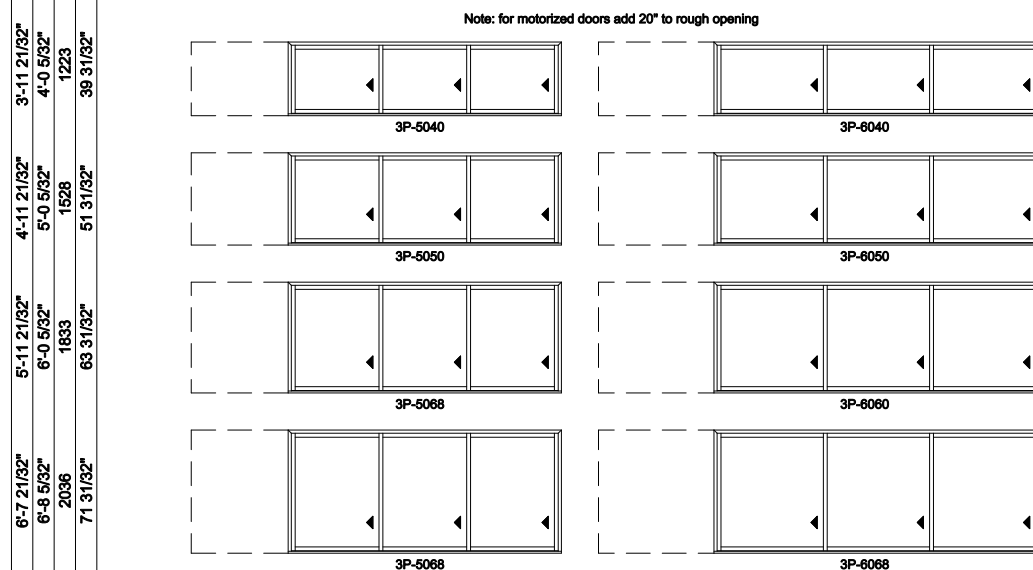

Multi-Slide Windows - 2-1/4" Panel (4701) 3 Panel Pocket

Exposed Jamb Dimension	14'-8 23/32"	17'-8 23/32"
Jamb Dimension	19'-11 3/8"	23'-11 3/8"
Rough Opening	20'-0 3/8"	24'-0 3/8"
Soft Metric R.O. (mm)	6106	7325
Glass Size	55 1/4"	67 1/4"