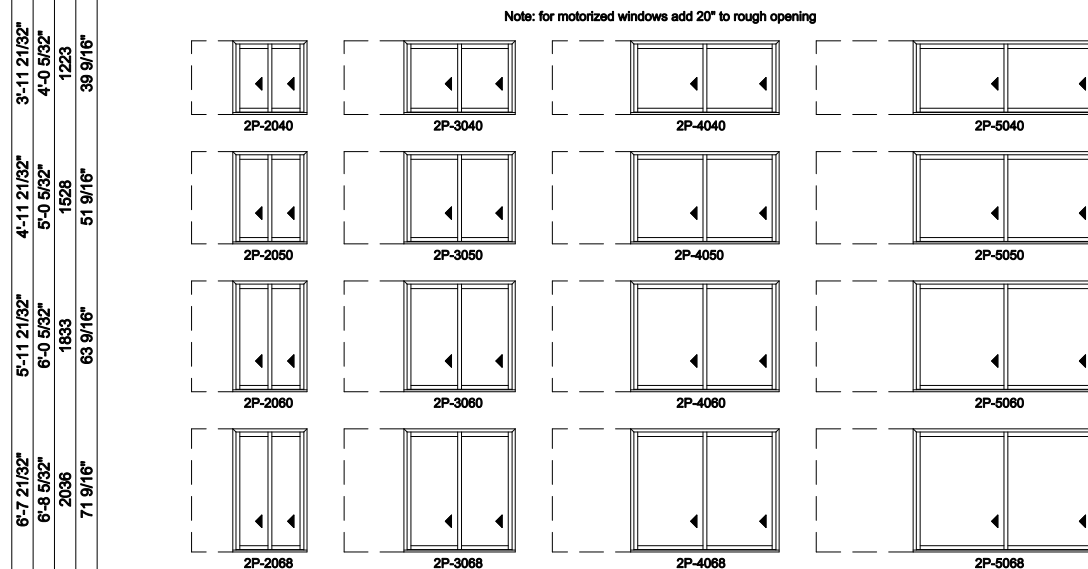

Note: for motorized windows add 20" to rough opening

3'-1 21/32"	3'-11 21/32"	4'-11 21/32"	5'-11 21/32"	6'-7 21/32"					
3'-2 5/32"	4'-0 5/32"	5'-0 5/32"	6'-0 5/32"	6'-8 5/32"					
969	1223	1528	1833	2036					
29 9/16"	39 9/16"	51 9/16"	63 9/16"	71 9/16"					

2-2032	2-3032	2-4032	2-5032	2-6032
2-2040	2-3040	2-4040	2-5040	2-6040
2-2050	2-3050	2-4050	2-5050	2-6050
2-2060	2-3060	2-4060	2-5060	2-6060
2-2068	2-3068	2-4068	2-5068	2-6068

2L shown; 2R available

Multi-Slide Windows - 2-1/4" Panel (4701) 2 Panel Pocket

Exposed Jamb Dimension	4'-0"	6'-0"	8'-0"	10'-0"
Jamb Dimension	6'-2 21/32"	9'-2 21/32"	12'-2 21/32"	15'-2 21/32"
Rough Opening	6'-3 21/32"	9'-3 21/32"	12'-3 21/32"	15'-3 21/32"
Soft Metric R.O. (mm)	1922	2836	3750	4665
Glass Size	19 1/4"	31 1/4"	43 1/4"	55 1/4"

2L shown; 2R available

Multi-Slide Windows - 2-1/4" Panel (4701) 2 Panel Pocket

Exposed Jamb Dimension	12'-0"
Jamb Dimension	18'-2 21/32"
Rough Opening	18'-3 21/32"
Soft Metric R.O. (mm)	5579
Glass Size	67 1/4"