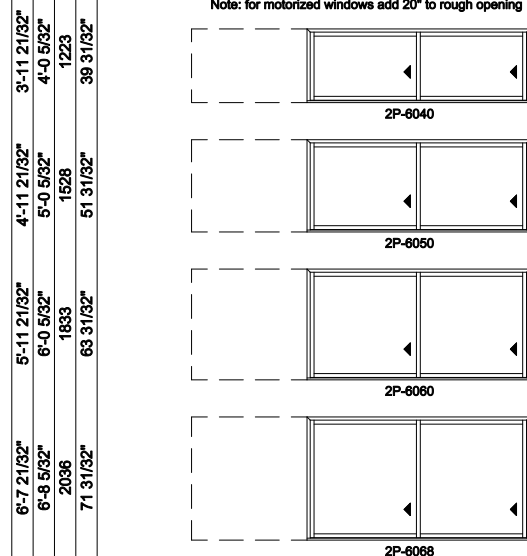

Note: for motorized windows add 20" to rough opening

2L shown; 2R available

Multi-Slide Windows - 2-1/4" Panel (4701) 2 Panel Pocket

Exposed Jamb Dimension	12'-0"
Jamb Dimension	18'-2 21/32"
Rough Opening	18'-3 21/32"
Soft Metric R.O. (mm)	5579
Glass Size	67 1/4"

Note: for motorized windows add 20" to rough opening

2L shown; 2R available

Multi-Slide Windows - 2-1/4" Panel (4701) 1L1R Panel Pocket

Exposed Jamb Dimension	4'-4 3/8"	5'-2 3/8"	6'-4 3/8"	8'-4 3/8"
Jamb Dimension	8'-11 9/32"	10'-7 9/32"	12'-11 9/32"	16'-11 9/32"
Rough Opening	9'-0 9/32"	10'-8 9/32"	13'-0 9/32"	17'-0 9/32"
Soft Metric R.O. (mm)	2750	3258	3970	5189
Glass Size	19 1/4"	24 1/4"	31 1/4"	43 1/4"

Note: for motorized doors add 20" to rough opening

Multi-Slide Windows - 2-1/4" Panel (4701) 1L1R Panel Pocket

Exposed Jamb Dimension	10'-4 3/8"	12'-4 3/8"
Jamb Dimension	20'-11 9/32"	24'-11 9/32"
Rough Opening	21'-0 9/32"	25'-0 9/32"
Soft Metric R.O. (mm)	6408	7627
Glass Size	55 1/4"	67 1/4"