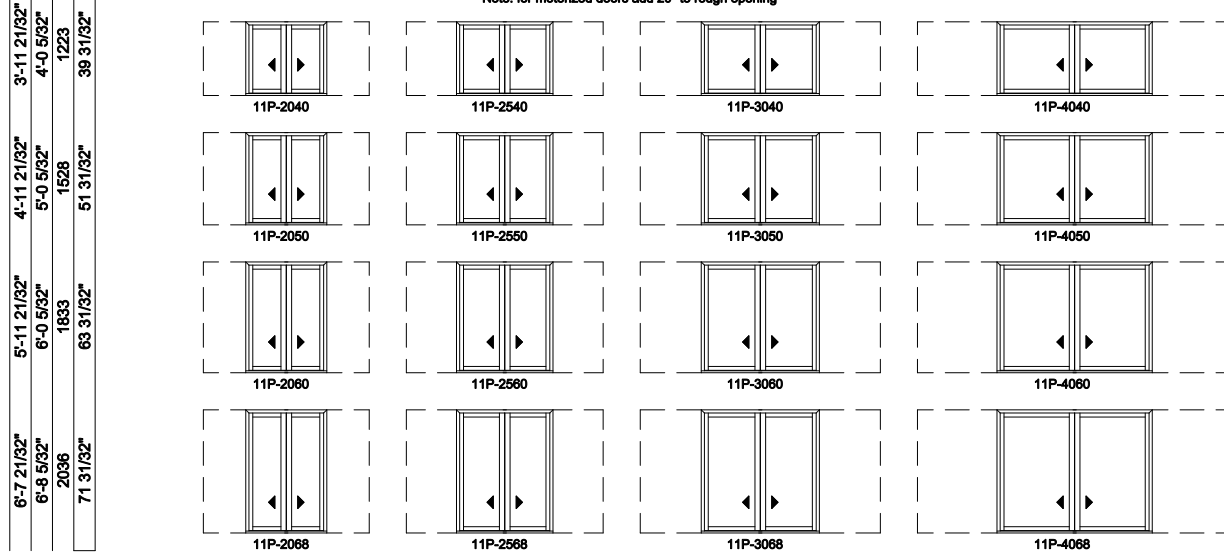

Note: for motorized windows add 20" to rough opening

2L shown; 2R available

Multi-Slide Windows - 2-1/4" Panel (4701) 1L1R Panel Pocket

Exposed Jamb Dimension	4'-4 3/8"	5'-2 3/8"	6'-4 3/8"	8'-4 3/8"
Jamb Dimension	8'-11 9/32"	10'-7 9/32"	12'-11 9/32"	16'-11 9/32"
Rough Opening	9'-0 9/32"	10'-8 9/32"	13'-0 9/32"	17'-0 9/32"
Soft Metric R.O. (mm)	2750	3258	3970	5189
Glass Size	19 1/4"	24 1/4"	31 1/4"	43 1/4"

Note: for motorized doors add 20" to rough opening

Multi-Slide Windows - 2-1/4" Panel (4701) 1L1R Panel Pocket

Exposed Jamb Dimension	10'-4 3/8"	12'-4 3/8"
Jamb Dimension	20'-11 9/32"	24'-11 9/32"
Rough Opening	21'-0 9/32"	25'-0 9/32"
Soft Metric R.O. (mm)	6408	7627
Glass Size	55 1/4"	67 1/4"