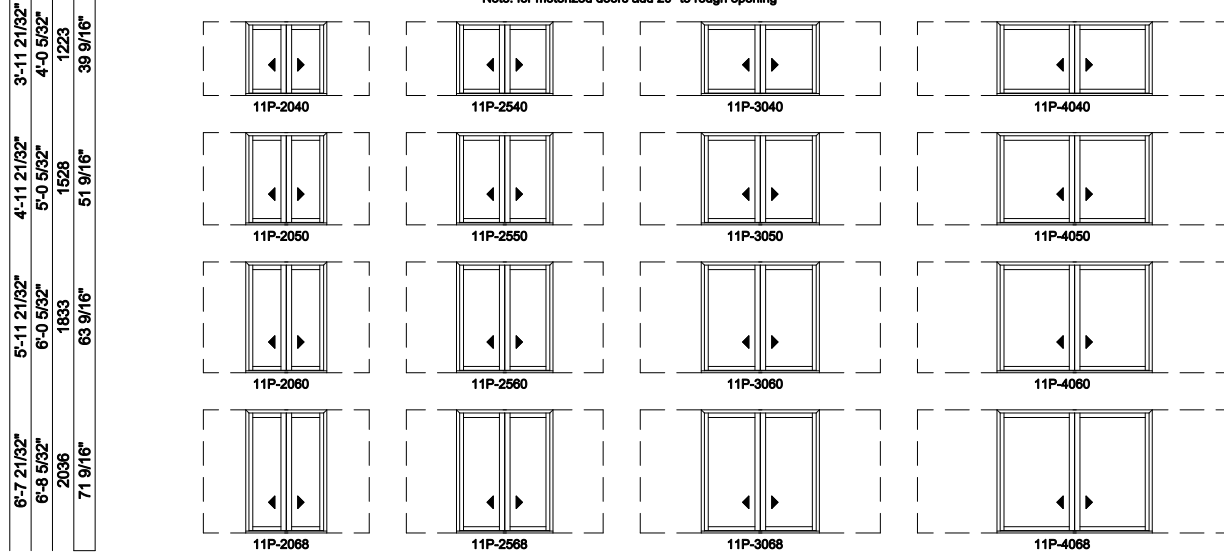

Multi-Slide Windows - 2-1/4" Panel (4701) 1L1R Panel Pocket

Exposed Jamb Dimension	4'-4 3/8"	5'-2 3/8"	6'-4 3/8"	8'-4 3/8"
Jamb Dimension	8'-11 9/32"	10'-7 9/32"	12'-11 9/32"	16'-11 9/32"
Rough Opening	9'-0 9/32"	10'-8 9/32"	13'-0 9/32"	17'-0 9/32"
Soft Metric R.O. (mm)	2750	3258	3970	5189
Glass Size	19 1/4"	24 1/4"	31 1/4"	43 1/4"

Note: for motorized doors add 20" to rough opening