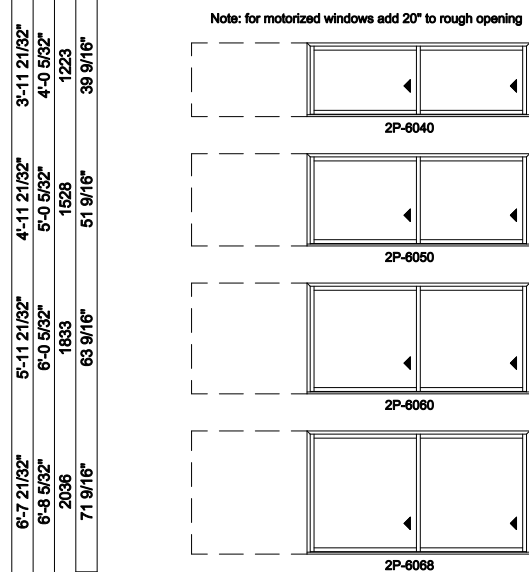

2-2032	2-3032	2-4032	2-5032	2-6032
2-2040	2-3040	2-4040	2-5040	2-6040
2-2050	2-3050	2-4050	2-5050	2-6050
2-2060	2-3060	2-4060	2-5060	2-6060
2-2068	2-3068	2-4068	2-5068	2-6068

2L shown; 2R available

Multi-Slide Windows - 2-1/4" Panel (4701) 2 Panel Pocket

Exposed Jamb Dimension	4'-0"	6'-0"	8'-0"	10'-0"
Jamb Dimension	6'-2 21/32"	9'-2 21/32"	12'-2 21/32"	15'-2 21/32"
Rough Opening	6'-3 21/32"	9'-3 21/32"	12'-3 21/32"	15'-3 21/32"
Soft Metric R.O. (mm)	1922	2836	3750	4665
Glass Size	19 1/4"	31 1/4"	43 1/4"	55 1/4"

2L shown; 2R available

Multi-Slide Windows - 2-1/4" Panel (4701) 2 Panel Pocket

Exposed Jamb Dimension	12'-0"
Jamb Dimension	18'-2 21/32"
Rough Opening	18'-3 21/32"
Soft Metric R.O. (mm)	5579
Glass Size	67 1/4"

2L shown; 2R available

Multi-Slide Windows - 2-1/4" Panel (4701) 1L1R Panel Pocket

Exposed Jamb Dimension	4'-4 3/8"	5'-2 3/8"	6'-4 3/8"	8'-4 3/8"
Jamb Dimension	8'-11 9/32"	10'-7 9/32"	12'-11 9/32"	16'-11 9/32"
Rough Opening	9'-0 9/32"	10'-8 9/32"	13'-0 9/32"	17'-0 9/32"
Soft Metric R.O. (mm)	2750	3258	3970	5189
Glass Size	19 1/4"	24 1/4"	31 1/4"	43 1/4"