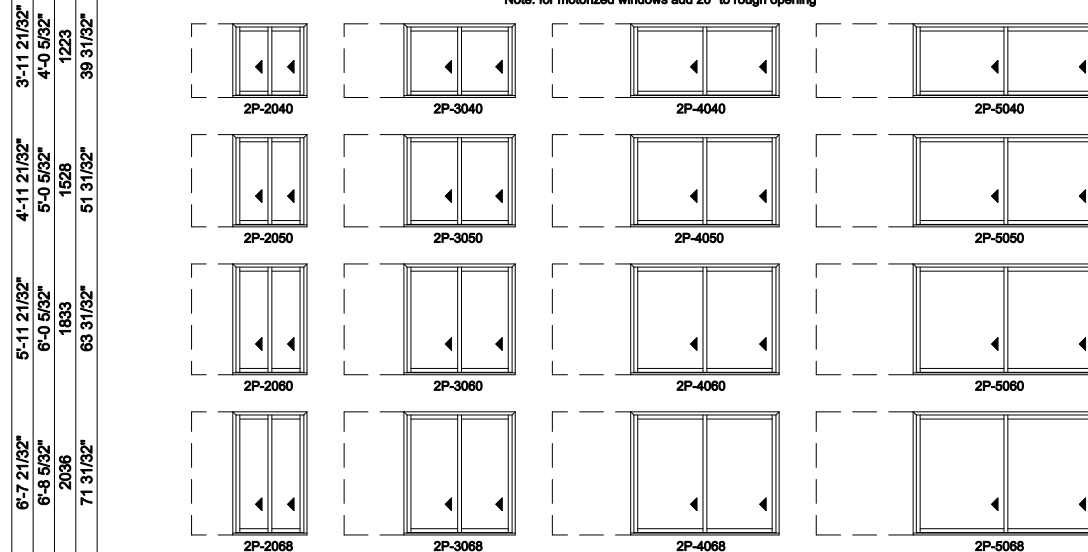

Multi-Slide Windows - 2-1/4" Panel (4701) 2 Panel Pocket

Exposed Jamb Dimension	4'-0"	6'-0"	8'-0"	10'-0"
Jamb Dimension	6'-2 21/32"	9'-2 21/32"	12'-2 21/32"	15'-2 21/32"
Rough Opening	6'-3 21/32"	9'-3 21/32"	12'-3 21/32"	15'-3 21/32"
Soft Metric R.O. (mm)	1922	2836	3750	4665
Glass Size	19 1/4"	31 1/4"	43 1/4"	55 1/4"

Note: for motorized windows add 20" to rough opening

2L shown; 2R available

Multi-Slide Windows - 2-1/4" Panel (4701) 2 Panel Pocket

Exposed Jamb Dimension	12'-0"
Jamb Dimension	18'-2 21/32"
Rough Opening	18'-3 21/32"
Soft Metric R.O. (mm)	5579
Glass Size	67 1/4"

Note: for motorized windows add 20" to rough opening

2L shown; 2R available

Multi-Slide Windows - 2-1/4" Panel (4701) 1L1R Panel Pocket

Exposed Jamb Dimension	4'-4 3/8"	5'-2 3/8"	6'-4 3/8"	8'-4 3/8"
Jamb Dimension	8'-11 9/32"	10'-7 9/32"	12'-11 9/32"	16'-11 9/32"
Rough Opening	9'-0 9/32"	10'-8 9/32"	13'-0 9/32"	17'-0 9/32"
Soft Metric R.O. (mm)	2750	3258	3970	5189
Glass Size	19 1/4"	24 1/4"	31 1/4"	43 1/4"

Note: for motorized doors add 20" to rough opening

Multi-Slide Windows - 2-1/4" Panel (4701) 1L1R Panel Pocket

Exposed Jamb Dimension	10'-4 3/8"	12'-4 3/8"
Jamb Dimension	20'-11 9/32"	24'-11 9/32"
Rough Opening	21'-0 9/32"	25'-0 9/32"
Soft Metric R.O. (mm)	6408	7627
Glass Size	55 1/4"	67 1/4"