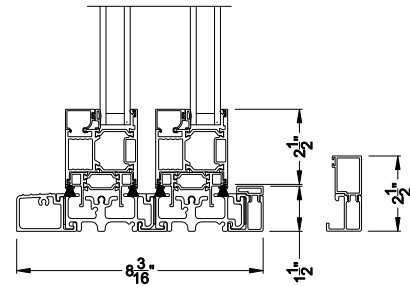

Weather Shield™

VUE Collection

Multi-Slide Windows

CROSS SECTION DETAILS

VUE COLLECTION MULTI-SLIDE WINDOW (4701)
Vertical Section - with Sill Riser - 2 or Bi-parting 4 Panel Window

VUE COLLECTION MULTI-SLIDE WINDOW (4701)
Vertical Section - Standard Sill - 2 or Bi-parting 4 Panel Window

Square Bead Beveled Bead Narrow Bead

VUE COLLECTION MULTI-SLIDE WINDOW (4701)
Vertical Section - With sill pan

VUE COLLECTION MULTI-SLIDE WINDOW (4701)
Vertical Section - with T-track sill - 2 or Bi-parting 4 Panel Window

Note: All dimensions are approximate. Weather Shield reserves the right to change specifications without notice.

Weather Shield™

VUE Collection

Multi-Slide Windows

CROSS SECTION DETAILS

VUE COLLECTION MULTI-SLIDE WINDOW (4701)
Horizontal Section - 2 Panel Window

Square Bead

Beveled Bead

Narrow Bead

Note: All dimensions are approximate. Weather Shield reserves the right to change specifications without notice.

Weather Shield™

VUE Collection

Multi-Slide Windows

CROSS SECTION DETAILS