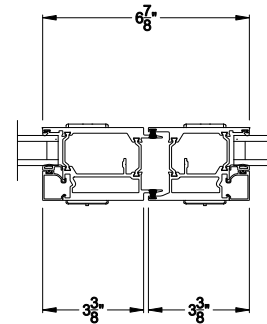

Narrow Bead

Note: All dimensions are approximate. Weather Shield reserves the right to change specifications without notice.

Weather Shield™

VUE Collection

Multi-Slide Windows

CROSS SECTION DETAILS

VUE COLLECTION MULTI-SLIDE WINDOW (4701)
Horizontal Section - Bi-parting stiles

VUE COLLECTION MULTI-SLIDE WINDOW (4701)
Horizontal Pocket Section - 2 or Bi-parting 4 Panel Window

Note: All dimensions are approximate. Weather Shield reserves the right to change specifications without notice.