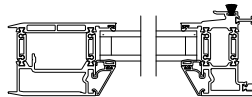

Note: All dimensions are approximate. Weather Shield reserves the right to change specifications without notice.

Weather Shield™

VUE Collection

Multi-Slide Windows

CROSS SECTION DETAILS

VUE COLLECTION MULTI-SLIDE WINDOW (4701)
Horizontal Section - 2 Panel Window

Square Bead

Beveled Bead

Narrow Bead

Note: All dimensions are approximate. Weather Shield reserves the right to change specifications without notice.

Weather Shield™

VUE Collection

Multi-Slide Windows

CROSS SECTION DETAILS