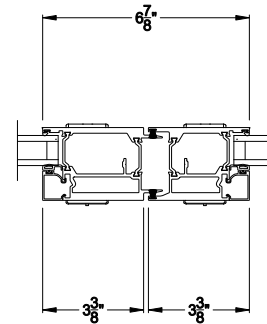

Square Bead

Beveled Bead

Narrow Bead

Note: All dimensions are approximate. Weather Shield reserves the right to change specifications without notice.

Weather Shield™

VUE Collection

Multi-Slide Windows

CROSS SECTION DETAILS

VUE COLLECTION MULTI-SLIDE WINDOW (4701)
Horizontal Section - Bi-parting stiles

VUE COLLECTION MULTI-SLIDE WINDOW (4701)
Horizontal Pocket Section - 2 or Bi-parting 4 Panel Window

Note: All dimensions are approximate. Weather Shield reserves the right to change specifications without notice.