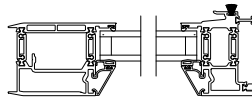

Square Bead Beveled Bead Narrow Bead

VUE COLLECTION MULTI-SLIDE WINDOW (4701)
Vertical Section - With sill pan

VUE COLLECTION MULTI-SLIDE WINDOW (4701)
Vertical Section - with T-track sill - 2 or Bi-parting 4 Panel Window

Note: All dimensions are approximate. Weather Shield reserves the right to change specifications without notice.

VUE COLLECTION MULTI-SLIDE WINDOW (4701)
Horizontal Section - 2 Panel Window

Square Bead

Beveled Bead

Narrow Bead

Note: All dimensions are approximate. Weather Shield reserves the right to change specifications without notice.

Weather Shield™

VUE Collection

Multi-Slide Windows

CROSS SECTION DETAILS

VUE COLLECTION MULTI-SLIDE WINDOW (4701)
Horizontal Section - Bi-parting stiles