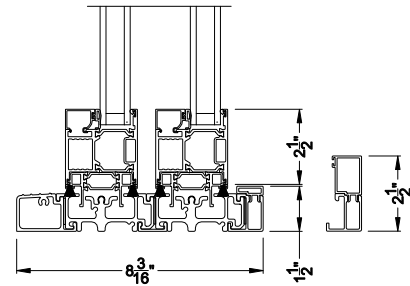

Weather Shield™

VUE Collection

Multi-Slide Windows

CROSS SECTION DETAILS

VUE COLLECTION MULTI-SLIDE WINDOW (4701)
Vertical Section - with Sill Riser - 2 or Bi-parting 4 Panel Window

VUE COLLECTION MULTI-SLIDE WINDOW (4701)
Vertical Section - Standard Sill - 2 or Bi-parting 4 Panel Window

Square Bead Beveled Bead Narrow Bead

VUE COLLECTION MULTI-SLIDE WINDOW (4701)
Vertical Section - With sill pan

VUE COLLECTION MULTI-SLIDE WINDOW (4701)
Vertical Section - with T-track sill - 2 or Bi-parting 4 Panel Window

Note: All dimensions are approximate. Weather Shield reserves the right to change specifications without notice.

VUE COLLECTION MULTI-SLIDE WINDOW (4701)
Horizontal Section - 2 Panel Window

Square Bead

Beveled Bead

Narrow Bead

Note: All dimensions are approximate. Weather Shield reserves the right to change specifications without notice.

Weather Shield™

VUE Collection

Multi-Slide Windows

CROSS SECTION DETAILS

VUE COLLECTION MULTI-SLIDE WINDOW (4701)
Horizontal Section - Bi-parting stiles