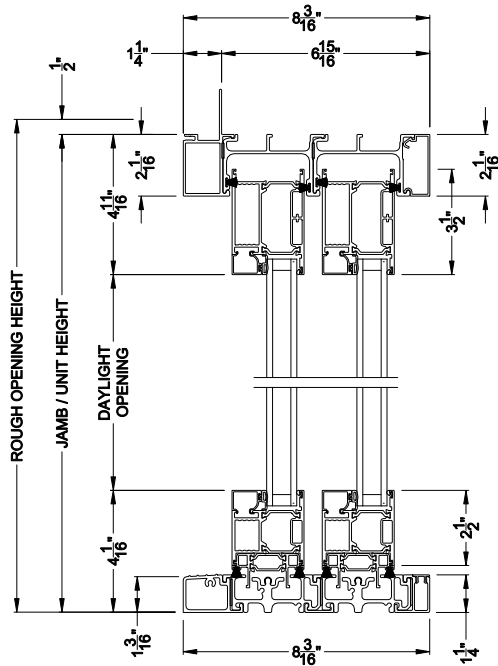

Weather Shield™

VUE Collection

Multi-Slide Windows

CROSS SECTION DETAILS

VUE COLLECTION MULTI-SLIDE WINDOW (4701)
Vertical Section - with Sill Riser - 2 or Bi-parting 4 Panel Window

VUE COLLECTION MULTI-SLIDE WINDOW (4701)
Vertical Section - Standard Sill - 2 or Bi-parting 4 Panel Window

Square Bead Beveled Bead Narrow Bead

VUE COLLECTION MULTI-SLIDE WINDOW (4701)
Vertical Section - With sill pan

VUE COLLECTION MULTI-SLIDE WINDOW (4701)
Vertical Section - with T-track sill - 2 or Bi-parting 4 Panel Window

Note: All dimensions are approximate. Weather Shield reserves the right to change specifications without notice.

Weather Shield™

VUE Collection

Multi-Slide Windows

CROSS SECTION DETAILS

VUE COLLECTION MULTI-SLIDE WINDOW (4701)
Horizontal Section - 2 Panel Window

Square Bead

Beveled Bead

Narrow Bead

Note: All dimensions are approximate. Weather Shield reserves the right to change specifications without notice.

Weather Shield™

VUE Collection

Multi-Slide Windows

CROSS SECTION DETAILS