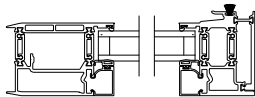

Note: All dimensions are approximate. Weather Shield reserves the right to change specifications without notice.

Weather Shield™

VUE Collection

Multi-Slide Windows

CROSS SECTION DETAILS

VUE COLLECTION MULTI-SLIDE WINDOW (4701)
Horizontal Section - 2 Panel Window

Square Bead

Beveled Bead

Narrow Bead

Note: All dimensions are approximate. Weather Shield reserves the right to change specifications without notice.

Weather Shield™

VUE Collection

Multi-Slide Windows

CROSS SECTION DETAILS