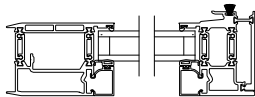

Square Bead Beveled Bead Narrow Bead

VUE COLLECTION MULTI-SLIDE WINDOW (4701)
Vertical Section - With sill pan

VUE COLLECTION MULTI-SLIDE WINDOW (4701)
Vertical Section - with T-track sill - 2 or Bi-parting 4 Panel Window

Note: All dimensions are approximate. Weather Shield reserves the right to change specifications without notice.

VUE COLLECTION MULTI-SLIDE WINDOW (4701)
Horizontal Section - 2 Panel Window

Square Bead

Beveled Bead

Narrow Bead

Note: All dimensions are approximate. Weather Shield reserves the right to change specifications without notice.

Weather Shield™

VUE Collection

Multi-Slide Windows

CROSS SECTION DETAILS

VUE COLLECTION MULTI-SLIDE WINDOW (4701)
Horizontal Section - Bi-parting stiles