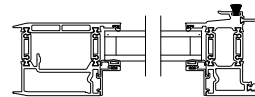

Note: All dimensions are approximate. Weather Shield reserves the right to change specifications without notice.

VUE COLLECTION MULTI-SLIDE WINDOW (4701)
Horizontal Section - 2 Panel Window

Square Bead

Beveled Bead

Narrow Bead

Note: All dimensions are approximate. Weather Shield reserves the right to change specifications without notice.

Weather Shield™

VUE Collection

Multi-Slide Windows

CROSS SECTION DETAILS

VUE COLLECTION MULTI-SLIDE WINDOW (4701)
Horizontal Section - Bi-parting stiles