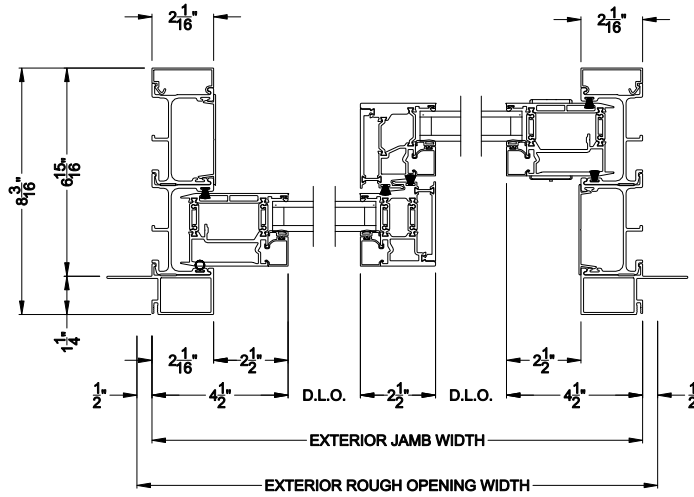

Square Bead Beveled Bead Narrow Bead

VUE COLLECTION MULTI-SLIDE WINDOW (4701)
Vertical Section - With sill pan

VUE COLLECTION MULTI-SLIDE WINDOW (4701)
Vertical Section - with T-track sill - 2 or Bi-parting 4 Panel Window

Note: All dimensions are approximate. Weather Shield reserves the right to change specifications without notice.

Weather Shield™

VUE Collection

Multi-Slide Windows

CROSS SECTION DETAILS

VUE COLLECTION MULTI-SLIDE WINDOW (4701)
Horizontal Section - 2 Panel Window

Square Bead

Beveled Bead

Narrow Bead

Note: All dimensions are approximate. Weather Shield reserves the right to change specifications without notice.

Weather Shield™

VUE Collection

Multi-Slide Windows

CROSS SECTION DETAILS