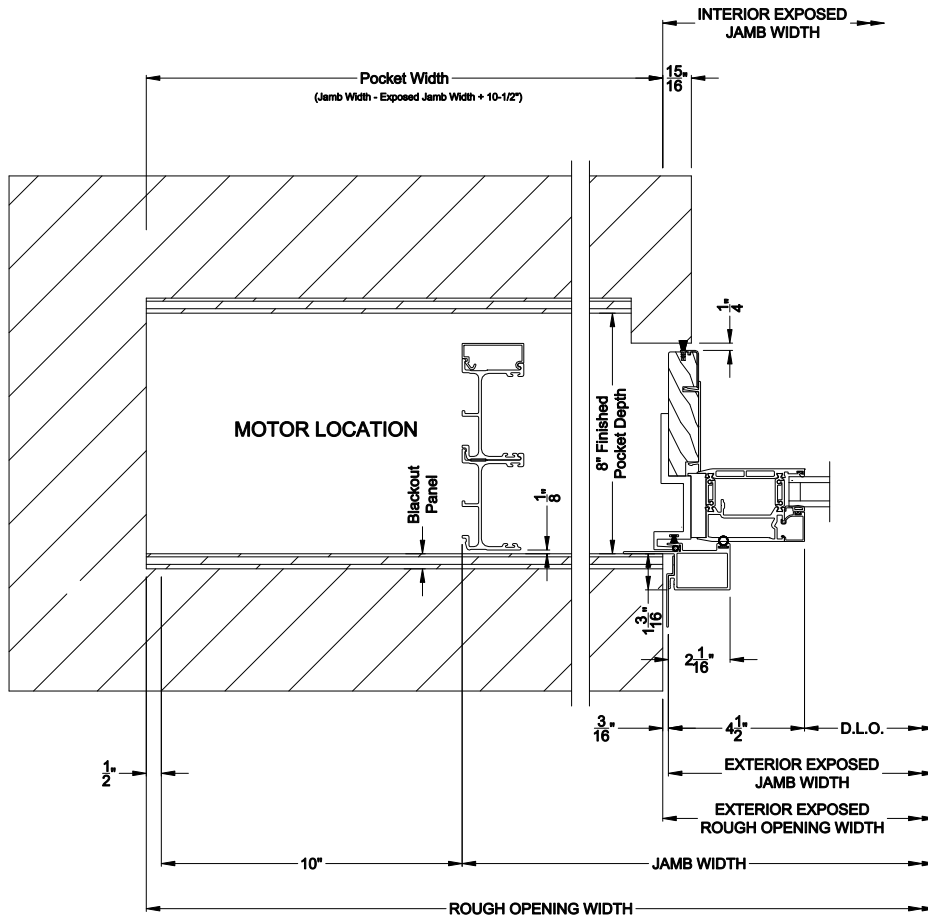

Narrow Bead

Note: All dimensions are approximate. Weather Shield reserves the right to change specifications without notice.

Weather Shield™

VUE Collection

Multi-Slide Windows

CROSS SECTION DETAILS

VUE COLLECTION MULTI-SLIDE WINDOW (4701)
Horizontal Section - Bi-parting stiles

VUE COLLECTION MULTI-SLIDE WINDOW (4701)
Horizontal Pocket Section - 2 or Bi-parting 4 Panel Window

Note: All dimensions are approximate. Weather Shield reserves the right to change specifications without notice.