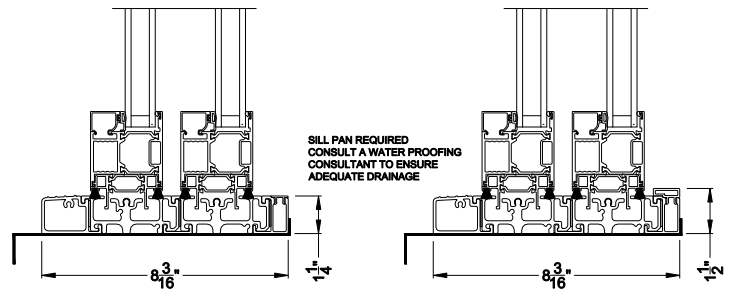

Weather Shield™

VUE Collection

Multi-Slide Windows

CROSS SECTION DETAILS

VUE COLLECTION MULTI-SLIDE WINDOW (4701)
Vertical Section - with Sill Riser - 2 or Bi-parting 4 Panel Window

VUE COLLECTION MULTI-SLIDE WINDOW (4701)
Vertical Section - Standard Sill - 2 or Bi-parting 4 Panel Window

Square Bead Beveled Bead Narrow Bead

VUE COLLECTION MULTI-SLIDE WINDOW (4701)
Vertical Section - With sill pan

VUE COLLECTION MULTI-SLIDE WINDOW (4701)
Vertical Section - with T-track sill - 2 or Bi-parting 4 Panel Window

Note: All dimensions are approximate. Weather Shield reserves the right to change specifications without notice.

VUE COLLECTION MULTI-SLIDE WINDOW (4701)
Horizontal Section - 2 Panel Window

Square Bead

Beveled Bead

Narrow Bead

Note: All dimensions are approximate. Weather Shield reserves the right to change specifications without notice.

Weather Shield™

VUE Collection

Multi-Slide Windows

CROSS SECTION DETAILS

VUE COLLECTION MULTI-SLIDE WINDOW (4701)
Horizontal Section - Bi-parting stiles