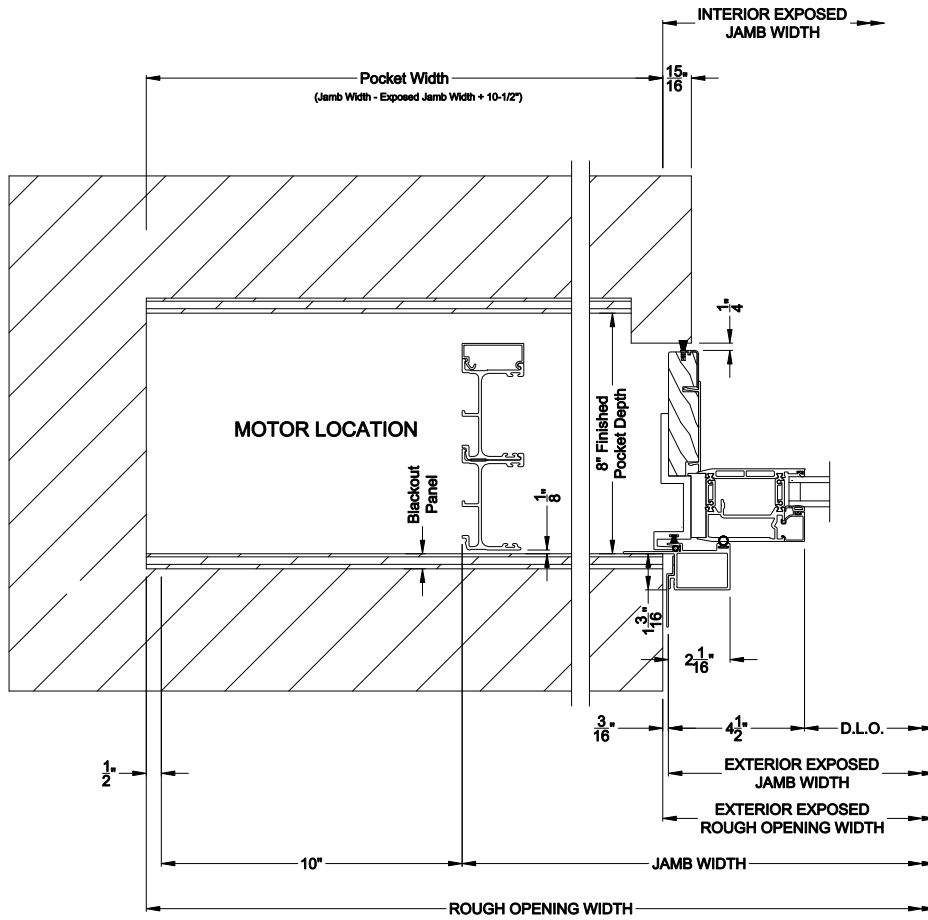

Square Bead

Beveled Bead

Narrow Bead

Note: All dimensions are approximate. Weather Shield reserves the right to change specifications without notice.

Weather Shield™

VUE Collection

Multi-Slide Windows

CROSS SECTION DETAILS

VUE COLLECTION MULTI-SLIDE WINDOW (4701)
Horizontal Section - Bi-parting stiles

VUE COLLECTION MULTI-SLIDE WINDOW (4701)
Horizontal Pocket Section - 2 or Bi-parting 4 Panel Window

Note: All dimensions are approximate. Weather Shield reserves the right to change specifications without notice.