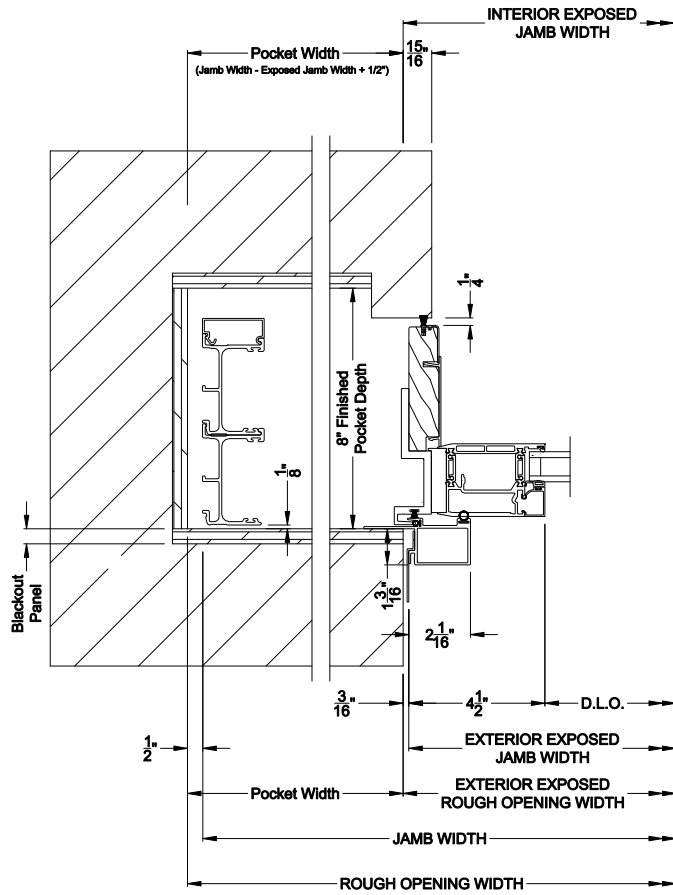

Narrow Bead

Note: All dimensions are approximate. Weather Shield reserves the right to change specifications without notice.

Weather Shield™

VUE Collection

Multi-Slide Windows

CROSS SECTION DETAILS

VUE COLLECTION MULTI-SLIDE WINDOW (4701)
Horizontal Section - Bi-parting stiles

VUE COLLECTION MULTI-SLIDE WINDOW (4701)
Horizontal Pocket Section - 2 or Bi-parting 4 Panel Window

Note: All dimensions are approximate. Weather Shield reserves the right to change specifications without notice.