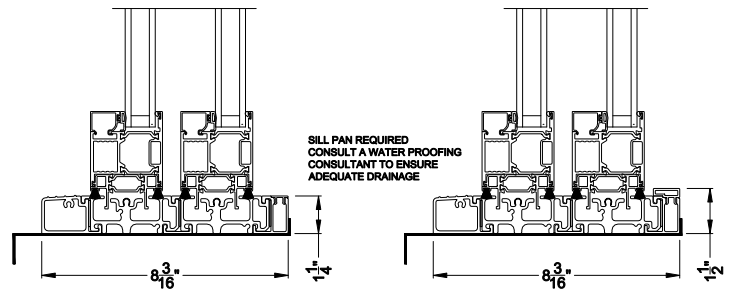

Weather Shield™

VUE Collection

Multi-Slide Windows

CROSS SECTION DETAILS

VUE COLLECTION MULTI-SLIDE WINDOW (4701)
Vertical Section - with Sill Riser - 2 or Bi-parting 4 Panel Window

VUE COLLECTION MULTI-SLIDE WINDOW (4701)
Vertical Section - Standard Sill - 2 or Bi-parting 4 Panel Window

Square Bead Beveled Bead Narrow Bead

VUE COLLECTION MULTI-SLIDE WINDOW (4701)
Vertical Section - With sill pan

VUE COLLECTION MULTI-SLIDE WINDOW (4701)
Vertical Section - with T-track sill - 2 or Bi-parting 4 Panel Window

Note: All dimensions are approximate. Weather Shield reserves the right to change specifications without notice.

Weather Shield™

VUE Collection

Multi-Slide Windows

CROSS SECTION DETAILS

VUE COLLECTION MULTI-SLIDE WINDOW (4701)
Horizontal Section - 2 Panel Window

Square Bead

Beveled Bead

Narrow Bead

Note: All dimensions are approximate. Weather Shield reserves the right to change specifications without notice.

Weather Shield™

VUE Collection

Multi-Slide Windows

CROSS SECTION DETAILS