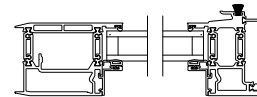

Note: All dimensions are approximate. Weather Shield reserves the right to change specifications without notice.

Weather Shield™

VUE Collection

Multi-Slide Windows

CROSS SECTION DETAILS

VUE COLLECTION MULTI-SLIDE WINDOW (4701)
Horizontal Section - 2 Panel Window

Square Bead

Beveled Bead

Narrow Bead

Note: All dimensions are approximate. Weather Shield reserves the right to change specifications without notice.

Weather Shield™

VUE Collection

Multi-Slide Windows

CROSS SECTION DETAILS