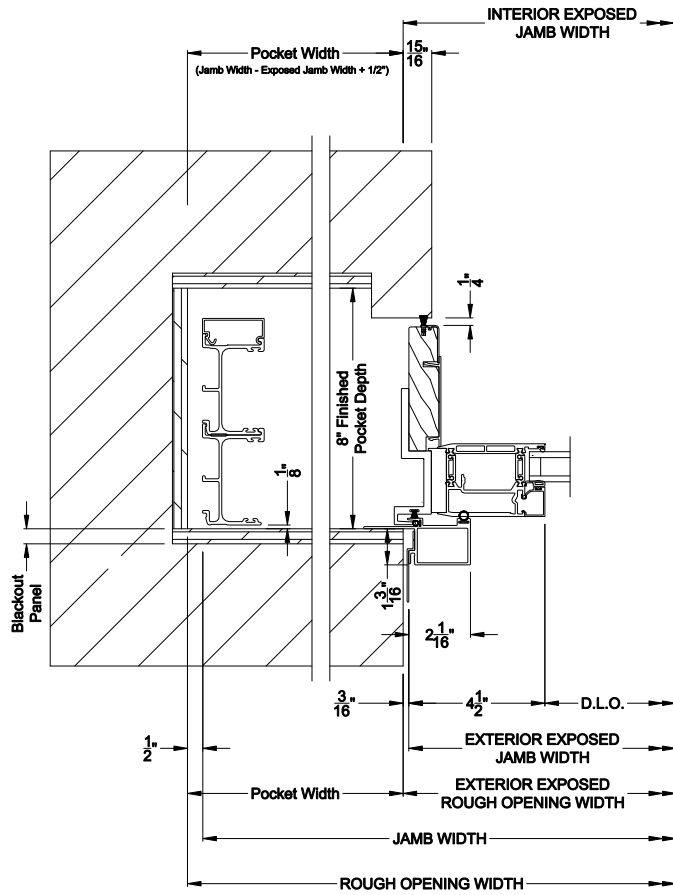

Note: All dimensions are approximate. Weather Shield reserves the right to change specifications without notice.

Weather Shield™

VUE Collection

Multi-Slide Windows

CROSS SECTION DETAILS

VUE COLLECTION MULTI-SLIDE WINDOW (4701)
Horizontal Section - 2 Panel Window

Square Bead

Beveled Bead

Narrow Bead

Note: All dimensions are approximate. Weather Shield reserves the right to change specifications without notice.

Weather Shield™

VUE Collection

Multi-Slide Windows

CROSS SECTION DETAILS

VUE COLLECTION MULTI-SLIDE WINDOW (4701)
Horizontal Section - Bi-parting stiles

VUE COLLECTION MULTI-SLIDE WINDOW (4701)
Horizontal Pocket Section - 2 or Bi-parting 4 Panel Window

Note: All dimensions are approximate. Weather Shield reserves the right to change specifications without notice.