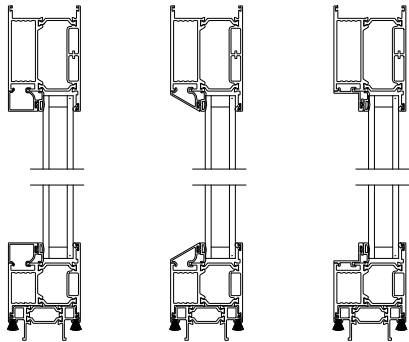

Weather Shield™

VUE Collection

Multi-Slide Windows

CROSS SECTION DETAILS

VUE COLLECTION MULTI-SLIDE WINDOW (4701)
Vertical Section - with Sill Riser - 2 or Bi-parting 4 Panel Window

VUE COLLECTION MULTI-SLIDE WINDOW (4701)
Vertical Section - Standard Sill - 2 or Bi-parting 4 Panel Window

Square Bead Beveled Bead Narrow Bead

VUE COLLECTION MULTI-SLIDE WINDOW (4701)
Vertical Section - With sill pan

VUE COLLECTION MULTI-SLIDE WINDOW (4701)
Vertical Section - with T-track sill - 2 or Bi-parting 4 Panel Window

Note: All dimensions are approximate. Weather Shield reserves the right to change specifications without notice.

Weather Shield™

VUE Collection

Multi-Slide Windows

CROSS SECTION DETAILS

VUE COLLECTION MULTI-SLIDE WINDOW (4701)
Horizontal Section - 2 Panel Window

Square Bead

Beveled Bead

Narrow Bead

Note: All dimensions are approximate. Weather Shield reserves the right to change specifications without notice.

Weather Shield™

VUE Collection

Multi-Slide Windows

CROSS SECTION DETAILS