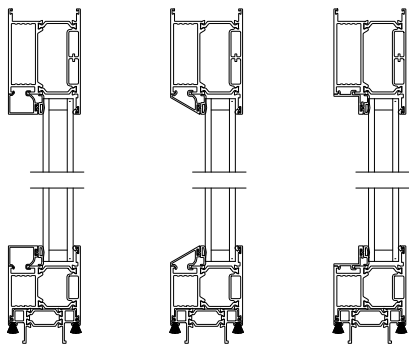

Weather Shield™

VUE Collection

Multi-Slide Windows

CROSS SECTION DETAILS

VUE COLLECTION MULTI-SLIDE WINDOW (4701)
Vertical Section - with Sill Riser - 2 or Bi-parting 4 Panel Window

VUE COLLECTION MULTI-SLIDE WINDOW (4701)
Vertical Section - Standard Sill - 2 or Bi-parting 4 Panel Window

Square Bead Beveled Bead Narrow Bead

VUE COLLECTION MULTI-SLIDE WINDOW (4701)
Vertical Section - With sill pan

VUE COLLECTION MULTI-SLIDE WINDOW (4701)
Vertical Section - with T-track sill - 2 or Bi-parting 4 Panel Window

Note: All dimensions are approximate. Weather Shield reserves the right to change specifications without notice.

VUE COLLECTION MULTI-SLIDE WINDOW (4701)
Horizontal Section - 2 Panel Window

Square Bead

Beveled Bead

Narrow Bead

Note: All dimensions are approximate. Weather Shield reserves the right to change specifications without notice.

Weather Shield™

VUE Collection

Multi-Slide Windows

CROSS SECTION DETAILS

VUE COLLECTION MULTI-SLIDE WINDOW (4701)
Horizontal Section - Bi-parting stiles