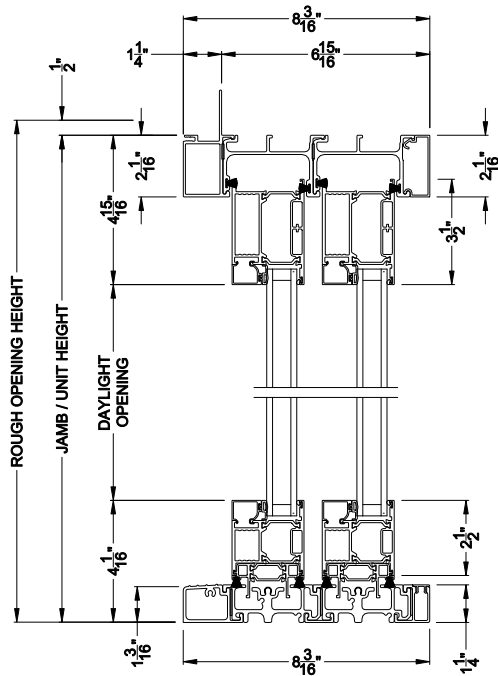

Weather Shield™

VUE Collection

Multi-Slide Windows

CROSS SECTION DETAILS

VUE COLLECTION MULTI-SLIDE WINDOW (4701)
Vertical Section - with Sill Riser - 2 or Bi-parting 4 Panel Window

VUE COLLECTION MULTI-SLIDE WINDOW (4701)
Vertical Section - Standard Sill - 2 or Bi-parting 4 Panel Window

Square Bead Beveled Bead Narrow Bead

VUE COLLECTION MULTI-SLIDE WINDOW (4701)
Vertical Section - With sill pan

VUE COLLECTION MULTI-SLIDE WINDOW (4701)
Vertical Section - with T-track sill - 2 or Bi-parting 4 Panel Window

Note: All dimensions are approximate. Weather Shield reserves the right to change specifications without notice.

VUE COLLECTION MULTI-SLIDE WINDOW (4701)
Horizontal Section - 2 Panel Window

Square Bead

Beveled Bead

Narrow Bead

Note: All dimensions are approximate. Weather Shield reserves the right to change specifications without notice.

Weather Shield™

VUE Collection

Multi-Slide Windows

CROSS SECTION DETAILS

VUE COLLECTION MULTI-SLIDE WINDOW (4701)
Horizontal Section - Bi-parting stiles