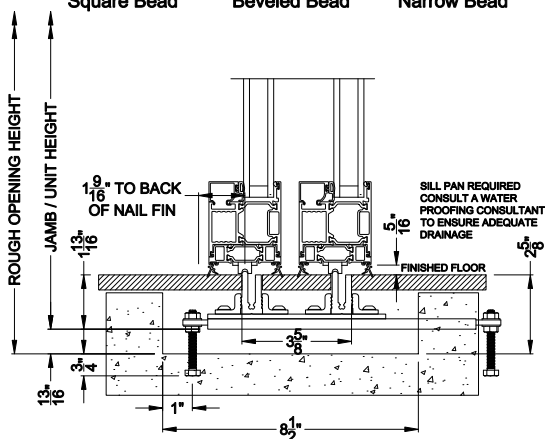

Weather Shield™

VUE Collection

Multi-Slide Windows

CROSS SECTION DETAILS

VUE COLLECTION MULTI-SLIDE WINDOW (4701)
Vertical Section - with Sill Riser - 2 or Bi-parting 4 Panel Window

VUE COLLECTION MULTI-SLIDE WINDOW (4701)
Vertical Section - Standard Sill - 2 or Bi-parting 4 Panel Window

Square Bead Beveled Bead Narrow Bead

VUE COLLECTION MULTI-SLIDE WINDOW (4701)
Vertical Section - With sill pan

VUE COLLECTION MULTI-SLIDE WINDOW (4701)
Vertical Section - with T-track sill - 2 or Bi-parting 4 Panel Window

Note: All dimensions are approximate. Weather Shield reserves the right to change specifications without notice.

Weather Shield™

VUE Collection

Multi-Slide Windows

CROSS SECTION DETAILS

VUE COLLECTION MULTI-SLIDE WINDOW (4701)
Horizontal Section - 2 Panel Window

Square Bead

Beveled Bead

Narrow Bead

Note: All dimensions are approximate. Weather Shield reserves the right to change specifications without notice.

Weather Shield™

VUE Collection

Multi-Slide Windows

CROSS SECTION DETAILS