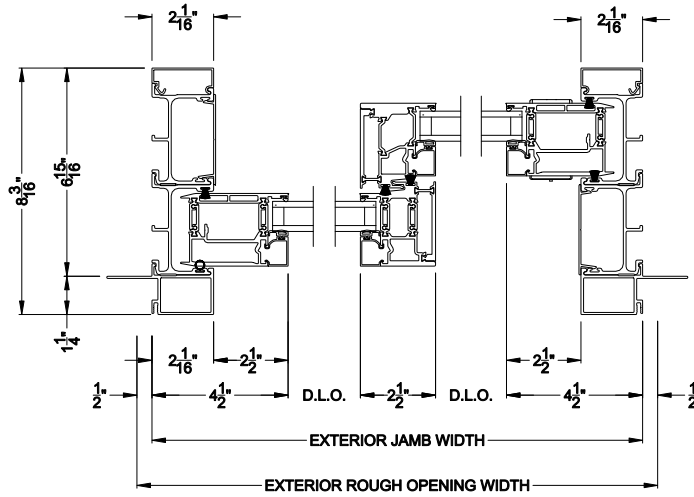

Square Bead Beveled Bead Narrow Bead

VUE COLLECTION MULTI-SLIDE WINDOW (4701)
Vertical Section - With sill pan

VUE COLLECTION MULTI-SLIDE WINDOW (4701)
Vertical Section - with T-track sill - 2 or Bi-parting 4 Panel Window

Note: All dimensions are approximate. Weather Shield reserves the right to change specifications without notice.

VUE COLLECTION MULTI-SLIDE WINDOW (4701)
Horizontal Section - 2 Panel Window

Square Bead

Beveled Bead

Narrow Bead

Note: All dimensions are approximate. Weather Shield reserves the right to change specifications without notice.

Weather Shield™

VUE Collection

Multi-Slide Windows

CROSS SECTION DETAILS

VUE COLLECTION MULTI-SLIDE WINDOW (4701)
Horizontal Section - Bi-parting stiles