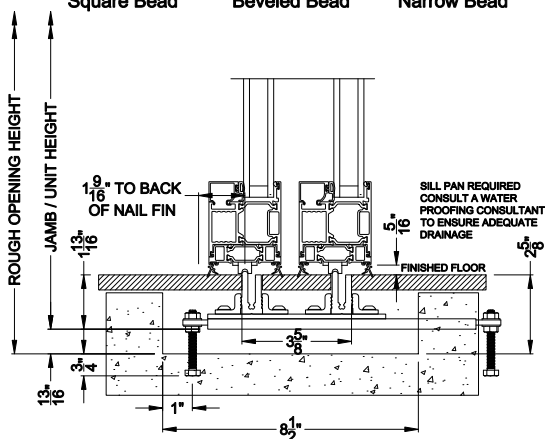

Weather Shield™

VUE Collection

Multi-Slide Windows

CROSS SECTION DETAILS

VUE COLLECTION MULTI-SLIDE WINDOW (4701)
Vertical Section - with Sill Riser - 2 or Bi-parting 4 Panel Window

VUE COLLECTION MULTI-SLIDE WINDOW (4701)
Vertical Section - Standard Sill - 2 or Bi-parting 4 Panel Window

Square Bead Beveled Bead Narrow Bead

VUE COLLECTION MULTI-SLIDE WINDOW (4701)
Vertical Section - With sill pan

VUE COLLECTION MULTI-SLIDE WINDOW (4701)
Vertical Section - with T-track sill - 2 or Bi-parting 4 Panel Window

Note: All dimensions are approximate. Weather Shield reserves the right to change specifications without notice.

VUE COLLECTION MULTI-SLIDE WINDOW (4701)
Horizontal Section - 2 Panel Window

Square Bead

Beveled Bead

Narrow Bead

Note: All dimensions are approximate. Weather Shield reserves the right to change specifications without notice.

Weather Shield™

VUE Collection

Multi-Slide Windows

CROSS SECTION DETAILS

VUE COLLECTION MULTI-SLIDE WINDOW (4701)
Horizontal Section - Bi-parting stiles