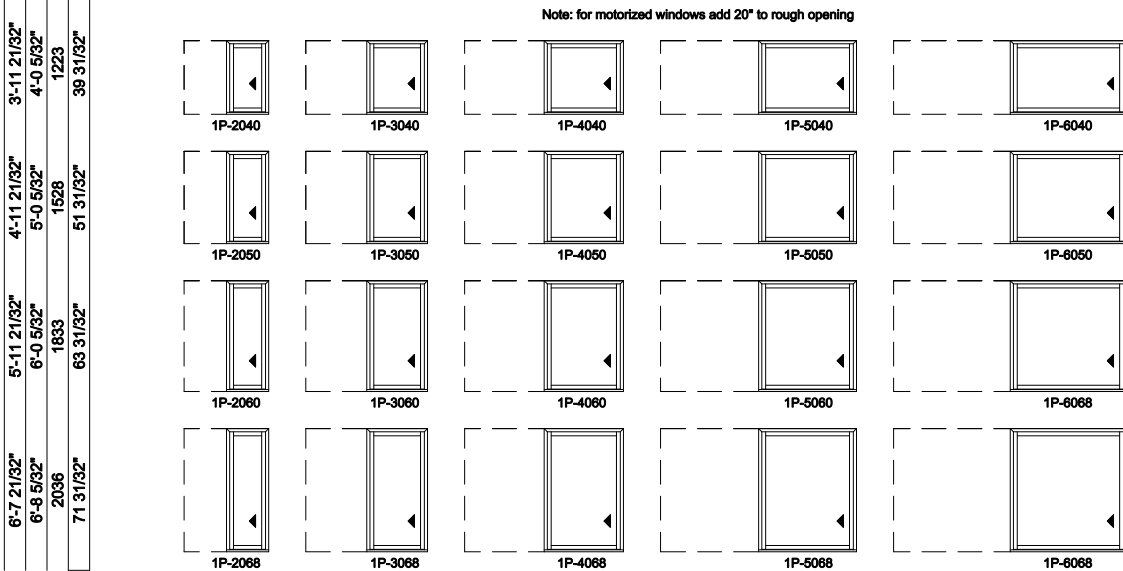

Multi-Slide Windows - 2-1/4" Panel (4701) 1 Panel Pocket

Exposed Jamb Dimension	2'-3 9/32"	3'-3 9/32"	4'-3 9/32"	5'-3 9/32"	6'-3 9/32"
Jamb Dimension	4'-6 23/32"	6'-6 23/32"	8'-6 23/32"	10'-6 23/32"	12'-6 23/32"
Rough Opening	4'-7 23/32"	6'-7 23/32"	8'-7 23/32"	10'-7 23/32"	12'-7 23/32"
Soft Metric R.O. (mm)	1415	2025	2634	3244	3854
Glass Size	19 1/4"	31 1/4"	43 1/4"	55 1/4"	67 1/4"

1L shown; 1R available