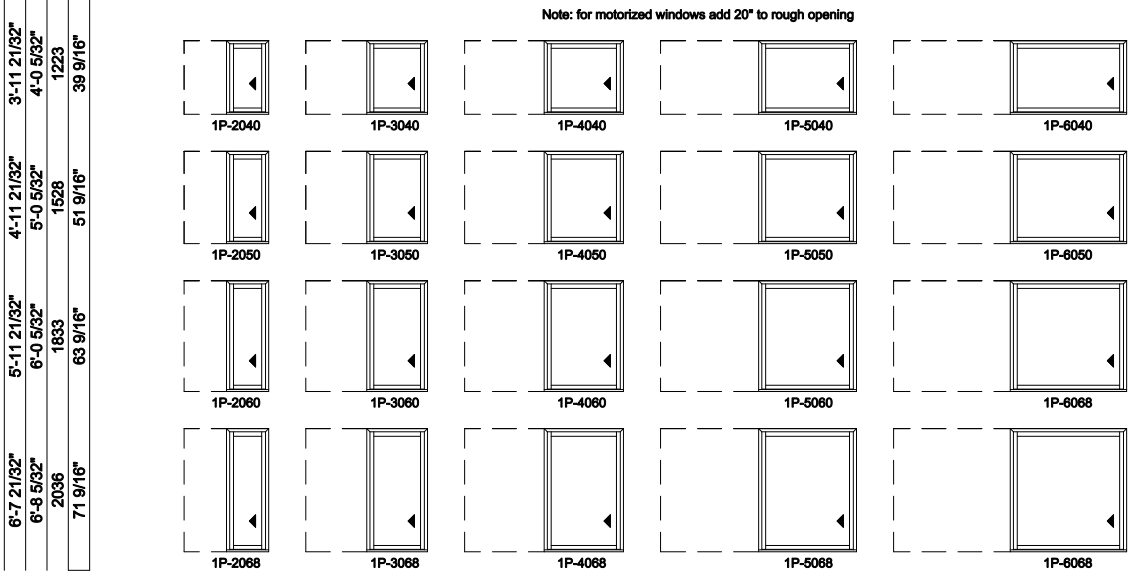

Multi-Slide Windows - 2-1/4" Panel (4701) 1 Panel Pocket

Exposed Jamb Dimension	2'-3 9/32"	3'-3 9/32"	4'-3 9/32"	5'-3 9/32"	6'-3 9/32"
Jamb Dimension	4'-6 23/32"	6'-6 23/32"	8'-6 23/32"	10'-6 23/32"	12'-6 23/32"
Rough Opening	4'-7 23/32"	6'-7 23/32"	8'-7 23/32"	10'-7 23/32"	12'-7 23/32"
Soft Metric R.O. (mm)	1415	2025	2634	3244	3854
Glass Size	19 1/4"	31 1/4"	43 1/4"	55 1/4"	67 1/4"

1L shown; 1R available