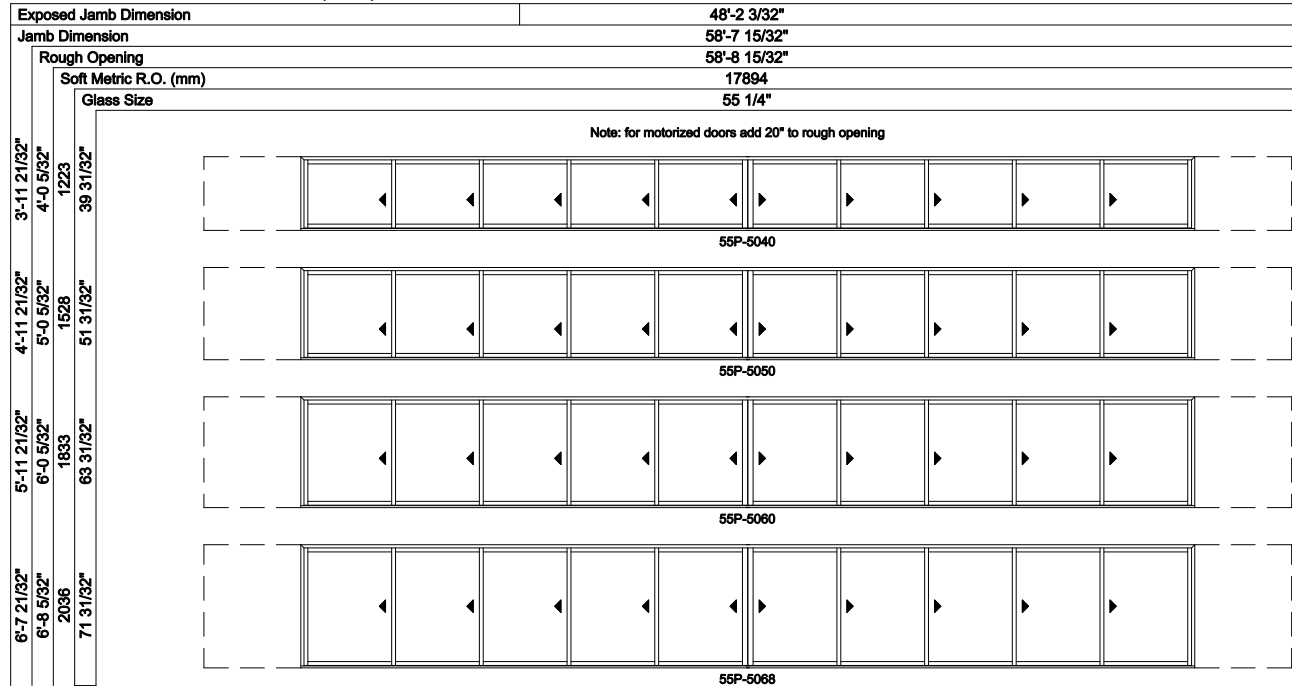

Multi-Slide Windows - 2-1/4" Panel (4701) 5L5R Panel Pocket