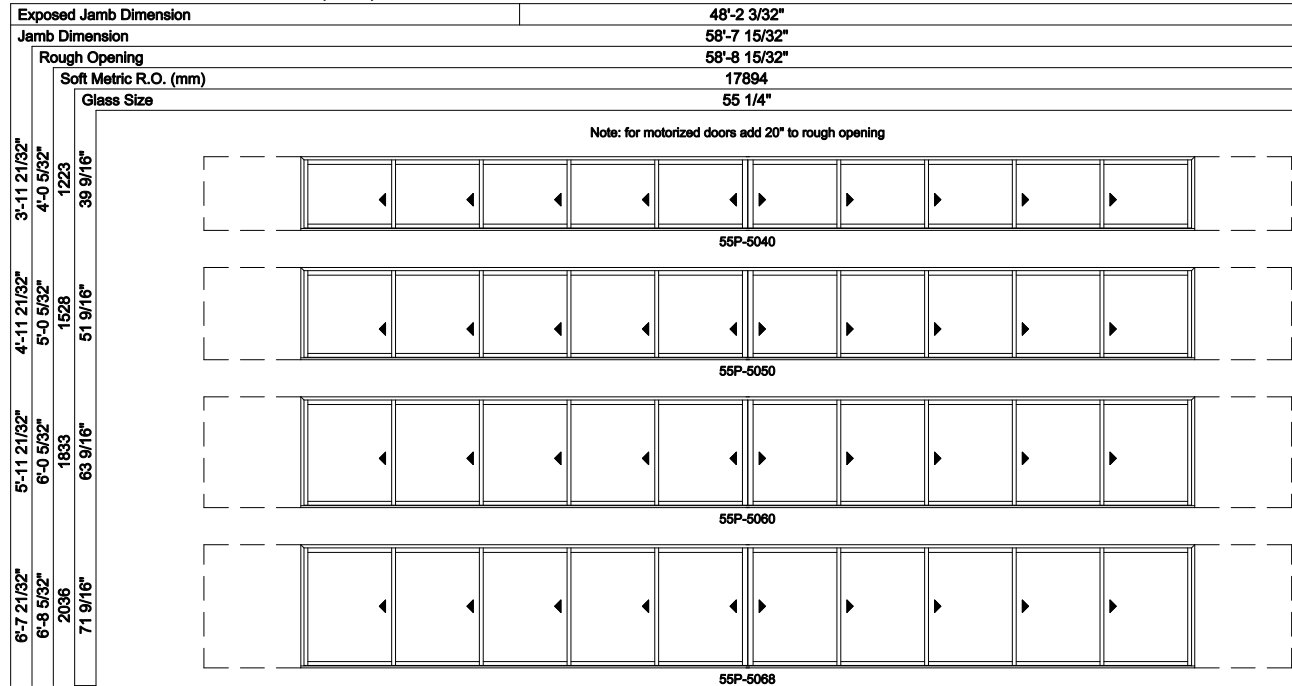

Multi-Slide Windows - 2-1/4" Panel (4701) 5L5R Panel Pocket