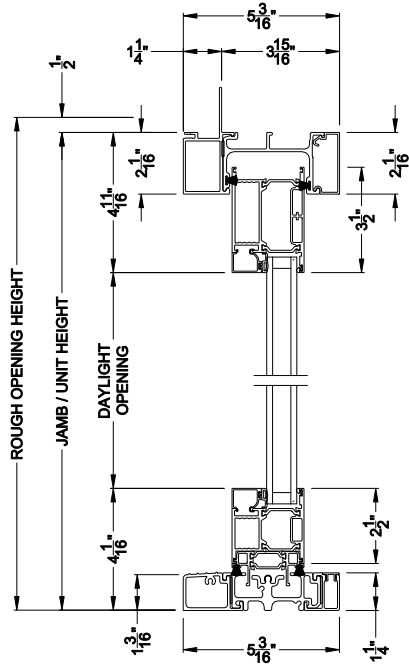

## CROSS SECTION DETAILS

**VUE COLLECTION MULTI-SLIDE WINDOW (4701)**  
Vertical Section - Standard Sill - 1 or Bi-parting 2 Panel Window

**VUE COLLECTION MULTI-SLIDE WINDOW (4701)**  
Vertical Section - with Sill Riser - 1 or Bi-parting 2 Panel Window