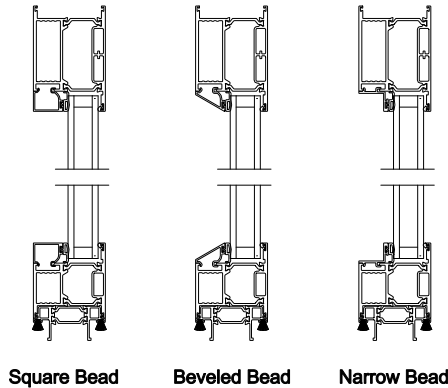

Weather Shield™

VUE Collection

Multi-Slide Windows

CROSS SECTION DETAILS

VUE COLLECTION MULTI-SLIDE WINDOW (4701)
Vertical Section - with Sill Riser - 1 or Bi-parting 2 Panel Window

VUE COLLECTION MULTI-SLIDE WINDOW (4701)
Vertical Section - Standard Sill - 1 or Bi-parting 2 Panel Window

VUE COLLECTION MULTI-SLIDE WINDOW (4701)
Vertical Section - With sill pan

VUE COLLECTION MULTI-SLIDE WINDOW (4701)
Vertical Section - with T-track sill - 1 or Bi-parting 2 Panel Window

Note: All dimensions are approximate. Weather Shield reserves the right to change specifications without notice.