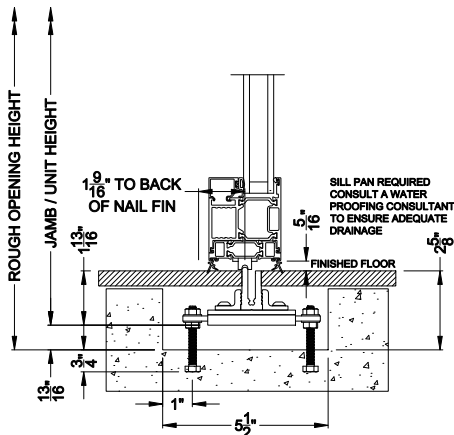

Weather Shield™

VUE Collection

Multi-Slide Windows

CROSS SECTION DETAILS

VUE COLLECTION MULTI-SLIDE WINDOW (4701)
Vertical Section - with Sill Riser - 1 or Bi-parting 2 Panel Window

VUE COLLECTION MULTI-SLIDE WINDOW (4701)
Vertical Section - Standard Sill - 1 or Bi-parting 2 Panel Window

VUE COLLECTION MULTI-SLIDE WINDOW (4701)
Vertical Section - With sill pan

VUE COLLECTION MULTI-SLIDE WINDOW (4701)
Vertical Section - with T-track sill - 1 or Bi-parting 2 Panel Window

Note: All dimensions are approximate. Weather Shield reserves the right to change specifications without notice.