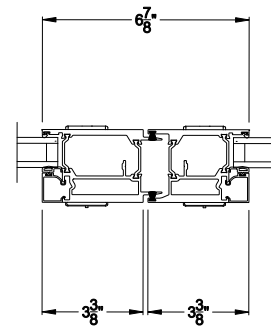

Weather Shield™

VUE Collection

Multi-Slide Windows

CROSS SECTION DETAILS

VUE COLLECTION MULTI-SLIDE WINDOW (4701)
Horizontal Section - Bi-parting stiles

VUE COLLECTION MULTI-SLIDE WINDOW (4701)
Horizontal Pocket Section - 1 or Bi-parting 2 Panel Window

Note: All dimensions are approximate. Weather Shield reserves the right to change specifications without notice.