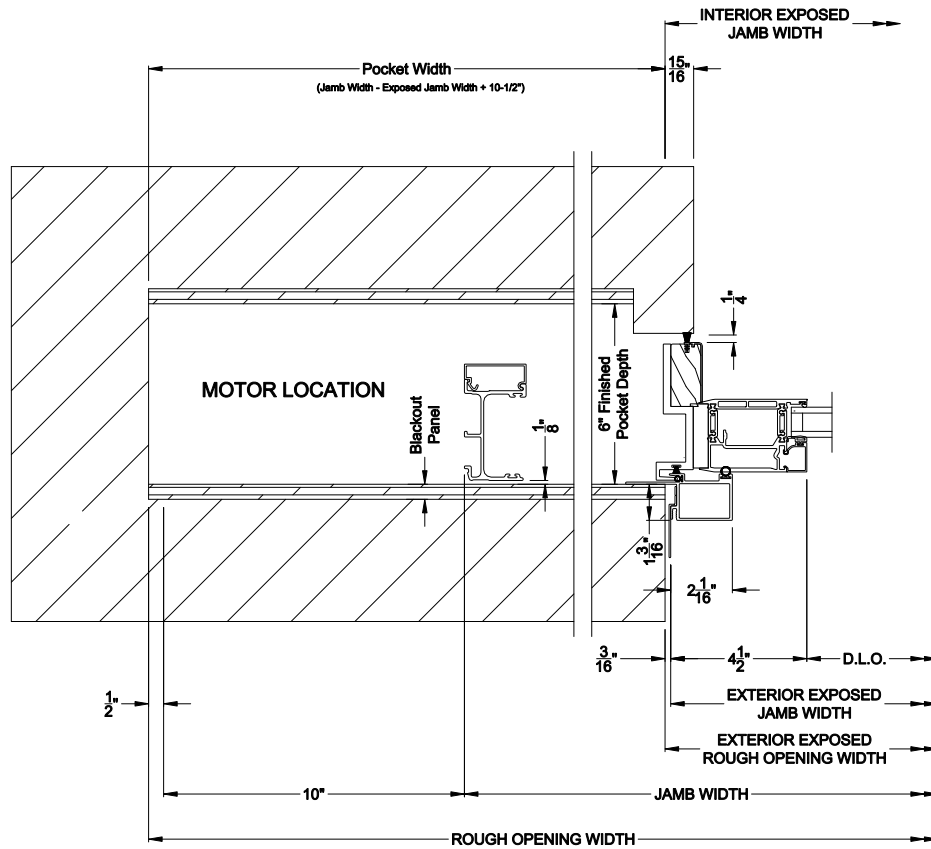

Square Bead

Beveled Bead

Narrow Bead

Note: All dimensions are approximate. Weather Shield reserves the right to change specifications without notice.

**VUE COLLECTION MULTI-SLIDE WINDOW (4701)**  
 Horizontal Motorized Pocket Section - 1 or Bi-parting 2 Panel Window

Note: All dimensions are approximate. Weather Shield reserves the right to change specifications without notice.