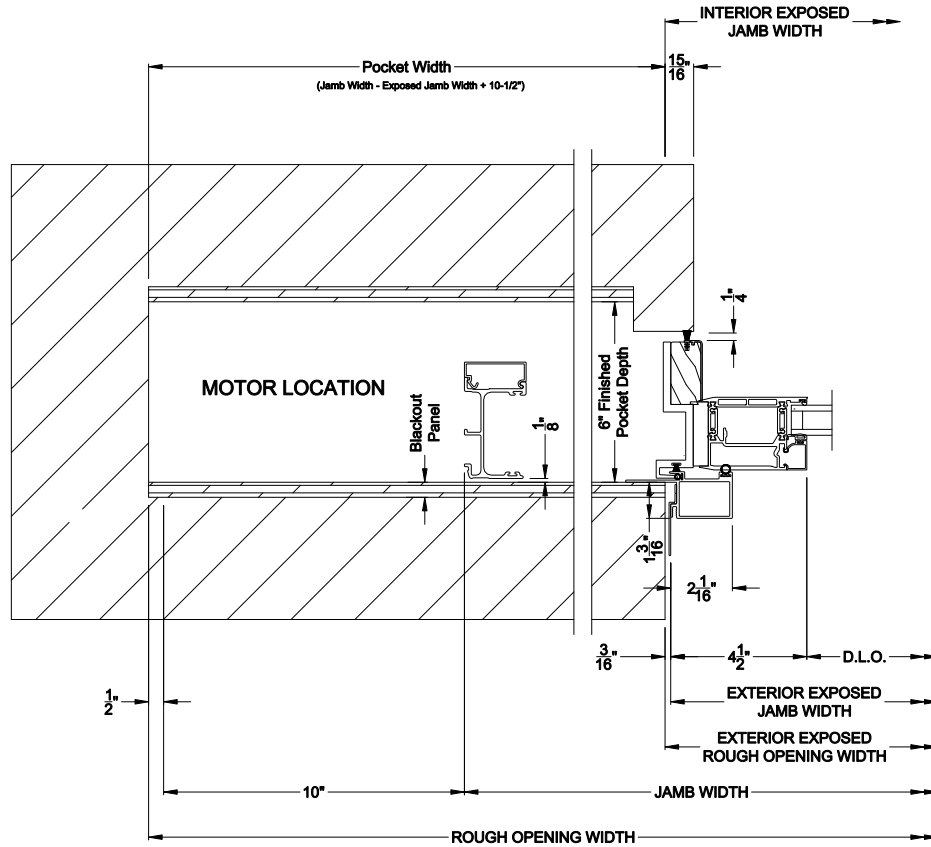

Square Bead

Beveled Bead

Narrow Bead

Note: All dimensions are approximate. Weather Shield reserves the right to change specifications without notice.

VUE COLLECTION MULTI-SLIDE WINDOW (4701)
 Horizontal Motorized Pocket Section - 1 or Bi-parting 2 Panel Window

Note: All dimensions are approximate. Weather Shield reserves the right to change specifications without notice.