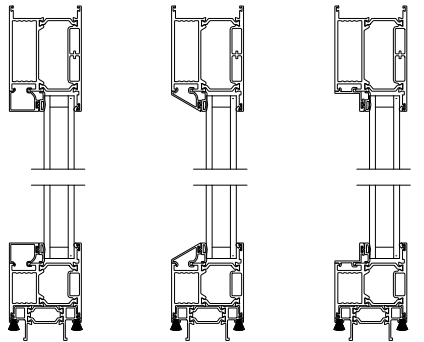

## CROSS SECTION DETAILS

**VUE COLLECTION MULTI-SLIDE WINDOW (4701)**  
Vertical Section - Standard Sill - 1 or Bi-parting 2 Panel Window

**VUE COLLECTION MULTI-SLIDE WINDOW (4701)**  
Vertical Section - with Sill Riser - 1 or Bi-parting 2 Panel Window