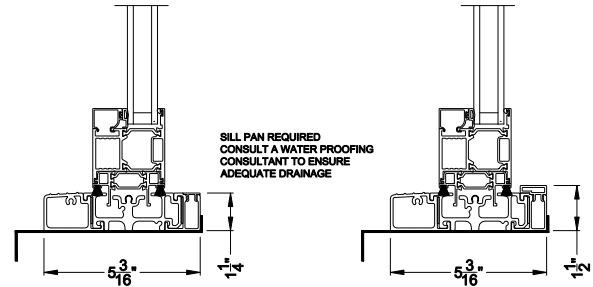

Weather Shield™

VUE Collection

Multi-Slide Windows

CROSS SECTION DETAILS

VUE COLLECTION MULTI-SLIDE WINDOW (4701)
Vertical Section - with Sill Riser - 1 or Bi-parting 2 Panel Window

VUE COLLECTION MULTI-SLIDE WINDOW (4701)
Vertical Section - Standard Sill - 1 or Bi-parting 2 Panel Window

VUE COLLECTION MULTI-SLIDE WINDOW (4701)
Vertical Section - With sill pan

VUE COLLECTION MULTI-SLIDE WINDOW (4701)
Vertical Section - with T-track sill - 1 or Bi-parting 2 Panel Window

Note: All dimensions are approximate. Weather Shield reserves the right to change specifications without notice.

Square Bead

Beveled Bead

Narrow Bead

Note: All dimensions are approximate. Weather Shield reserves the right to change specifications without notice.

VUE COLLECTION MULTI-SLIDE WINDOW (4701)
 Horizontal Motorized Pocket Section - 1 or Bi-parting 2 Panel Window

Note: All dimensions are approximate. Weather Shield reserves the right to change specifications without notice.