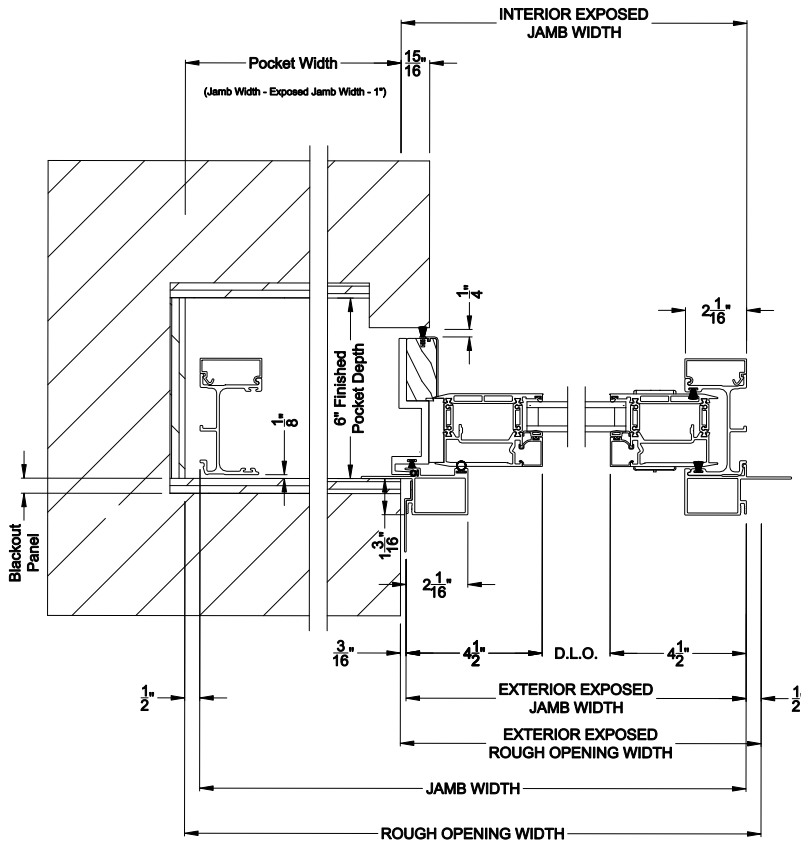

Weather Shield™

VUE Collection

Multi-Slide Windows

CROSS SECTION DETAILS

VUE COLLECTION MULTI-SLIDE WINDOW (4701)
Horizontal Section - Bi-parting stiles

VUE COLLECTION MULTI-SLIDE WINDOW (4701)
Horizontal Pocket Section - 1 or Bi-parting 2 Panel Window

Note: All dimensions are approximate. Weather Shield reserves the right to change specifications without notice.