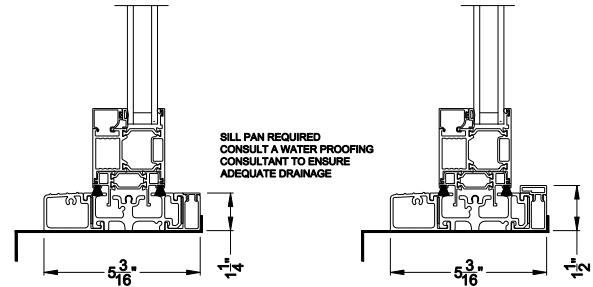

VUE COLLECTION MULTI-SLIDE WINDOW (4701)
Vertical Section - With sill pan