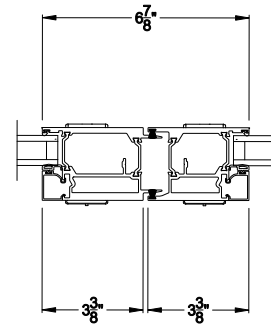

VUE COLLECTION MULTI-SLIDE WINDOW (4701)
Vertical Section - With sill pan

VUE COLLECTION MULTI-SLIDE WINDOW (4701)
Vertical Section - with T-track sill - 1 or Bi-parting 2 Panel Window

Note: All dimensions are approximate. Weather Shield reserves the right to change specifications without notice.

Weather Shield™

VUE Collection

Multi-Slide Windows

CROSS SECTION DETAILS

VUE COLLECTION MULTI-SLIDE WINDOW (4701)
Horizontal Section - Bi-parting stiles

VUE COLLECTION MULTI-SLIDE WINDOW (4701)
Horizontal Pocket Section - 1 or Bi-parting 2 Panel Window

Square Bead

Beveled Bead

Narrow Bead

Note: All dimensions are approximate. Weather Shield reserves the right to change specifications without notice.

VUE COLLECTION MULTI-SLIDE WINDOW (4701)
 Horizontal Motorized Pocket Section - 1 or Bi-parting 2 Panel Window