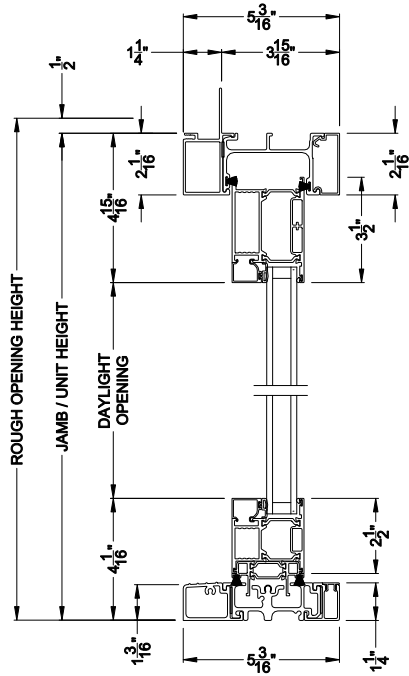

Weather Shield™

VUE Collection

Multi-Slide Windows

CROSS SECTION DETAILS

VUE COLLECTION MULTI-SLIDE WINDOW (4701)
Vertical Section - with Sill Riser - 1 or Bi-parting 2 Panel Window

VUE COLLECTION MULTI-SLIDE WINDOW (4701)
Vertical Section - Standard Sill - 1 or Bi-parting 2 Panel Window

VUE COLLECTION MULTI-SLIDE WINDOW (4701)
Vertical Section - With sill pan

VUE COLLECTION MULTI-SLIDE WINDOW (4701)
Vertical Section - with T-track sill - 1 or Bi-parting 2 Panel Window

Note: All dimensions are approximate. Weather Shield reserves the right to change specifications without notice.

Square Bead

Beveled Bead

Narrow Bead

Note: All dimensions are approximate. Weather Shield reserves the right to change specifications without notice.

VUE COLLECTION MULTI-SLIDE WINDOW (4701)
 Horizontal Motorized Pocket Section - 1 or Bi-parting 2 Panel Window

Note: All dimensions are approximate. Weather Shield reserves the right to change specifications without notice.