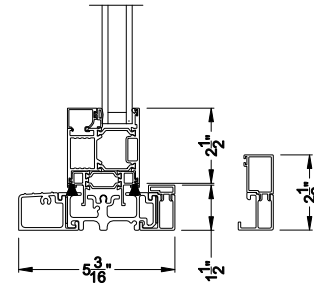

Weather Shield™

VUE Collection

Multi-Slide Windows

CROSS SECTION DETAILS

VUE COLLECTION MULTI-SLIDE WINDOW (4701)
Vertical Section - with Sill Riser - 1 or Bi-parting 2 Panel Window

VUE COLLECTION MULTI-SLIDE WINDOW (4701)
Vertical Section - Standard Sill - 1 or Bi-parting 2 Panel Window

VUE COLLECTION MULTI-SLIDE WINDOW (4701)
Vertical Section - With sill pan

VUE COLLECTION MULTI-SLIDE WINDOW (4701)
Vertical Section - with T-track sill - 1 or Bi-parting 2 Panel Window

Note: All dimensions are approximate. Weather Shield reserves the right to change specifications without notice.

Square Bead

Beveled Bead

Narrow Bead

Note: All dimensions are approximate. Weather Shield reserves the right to change specifications without notice.

VUE COLLECTION MULTI-SLIDE WINDOW (4701)
 Horizontal Motorized Pocket Section - 1 or Bi-parting 2 Panel Window

Note: All dimensions are approximate. Weather Shield reserves the right to change specifications without notice.