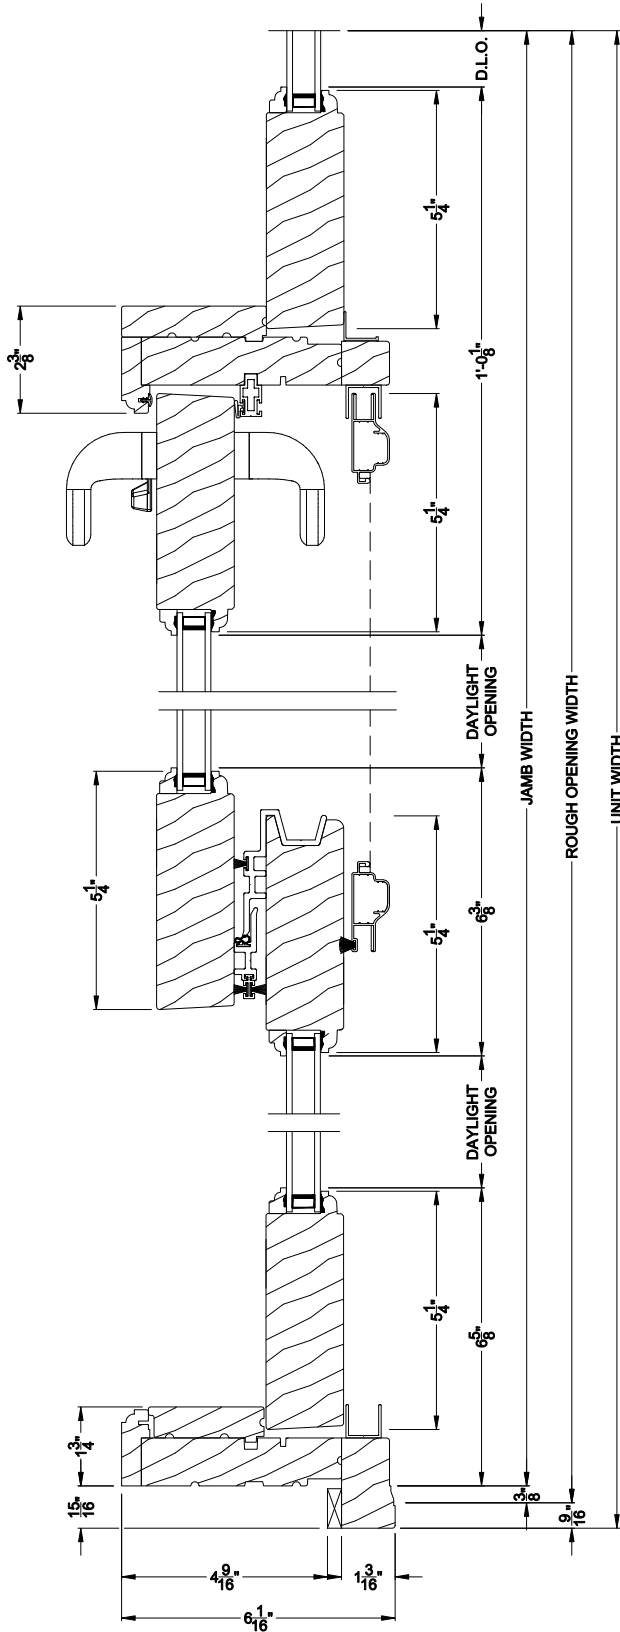

## CROSS SECTION DETAILS

**WEATHER SHIELD FRENCH SLIDING PATIO DOOR (6715)**  
Vertical Section - 6-9/16" jamb

**WEATHER SHIELD FRENCH SLIDING PATIO DOOR (6715)**  
Horizontal Section - 6-9/16" jamb

Note: All dimensions are approximate. Weather Shield reserves the right to change specifications without notice.