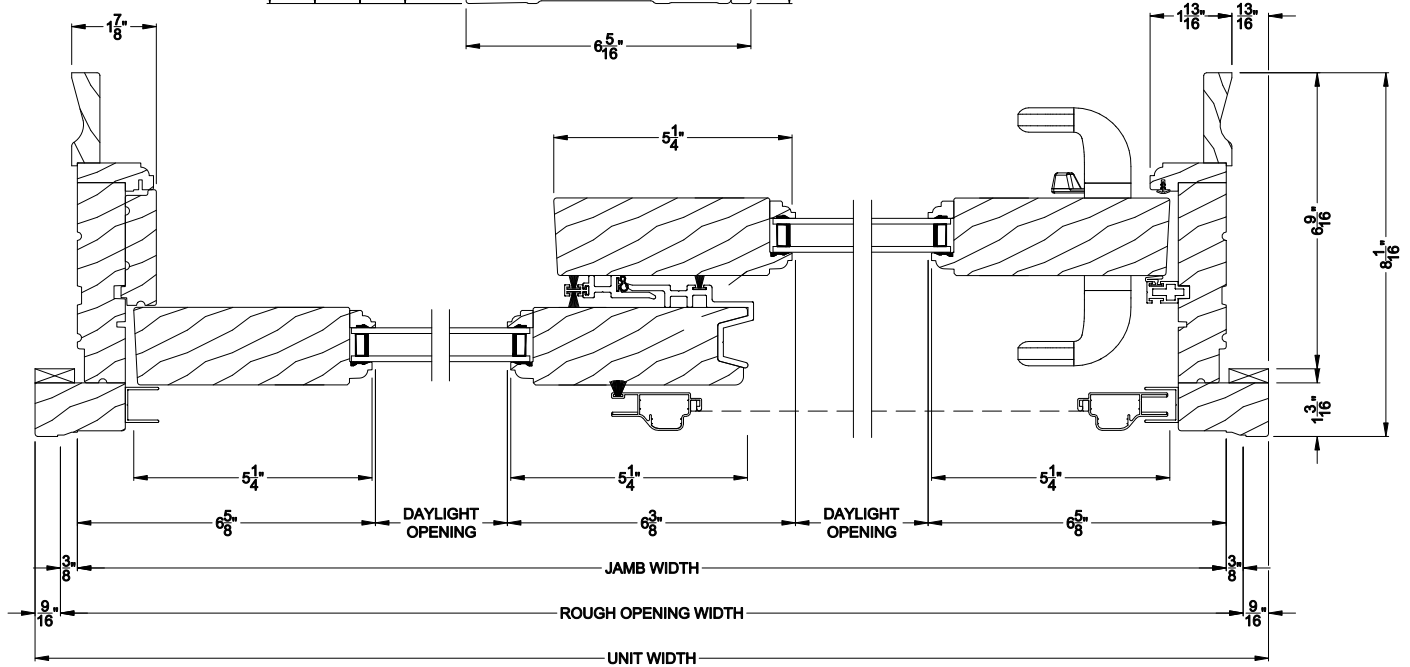

WEATHER SHIELD FRENCH SLIDING PATIO DOOR (6715)
Horizontal Section - 6-9/16" jamb

Note: All dimensions are approximate. Weather Shield reserves the right to change specifications without notice.