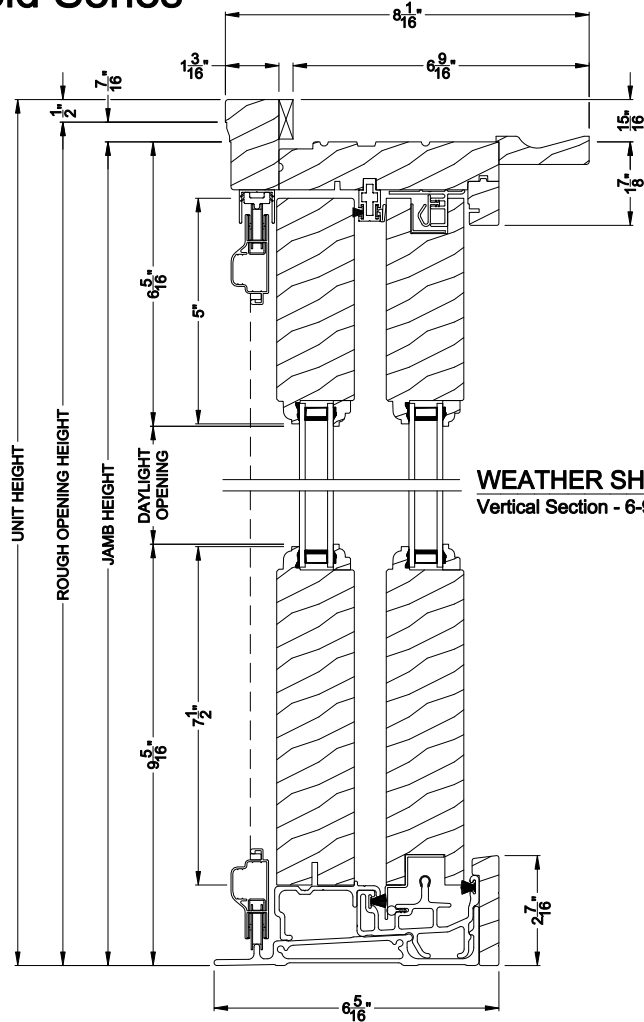

Weather Shield®

Weather Shield Series™

French Sliding Patio Doors

CROSS SECTION DETAILS

WEATHER SHIELD FRENCH SLIDING PATIO DOOR (6715)
Vertical Section - 6-9/16" jamb