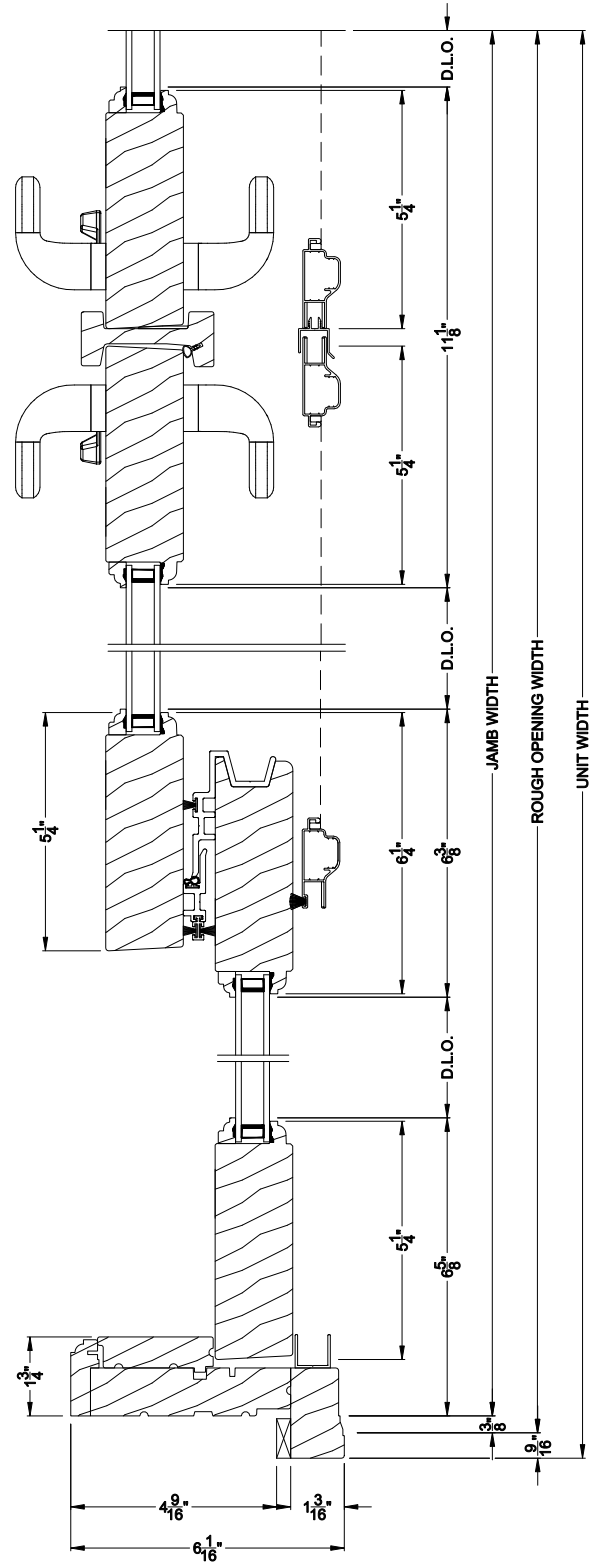

WEATHER SHIELD FRENCH SLIDING PATIO DOOR (6715)
Horizontal Section - 3 Panel Door

WEATHER SHIELD FRENCH SLIDING PATIO DOOR (6715)
Horizontal Section - 4-Panel Door

Note: All dimensions are approximate. Weather Shield reserves the right to change specifications without notice.