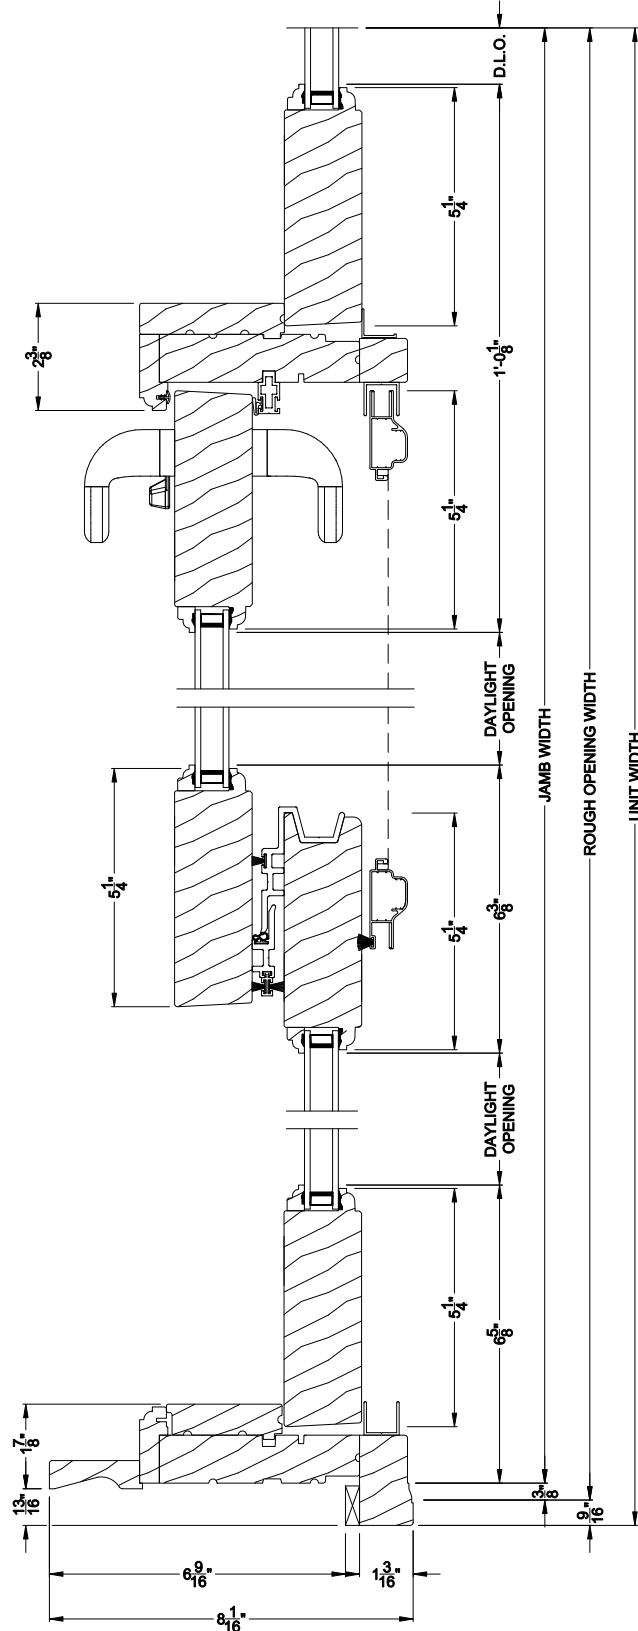

WEATHER SHIELD FRENCH SLIDING PATIO DOOR (6715)
Horizontal Section - 3 Panel Door - 6-9/16" jamb