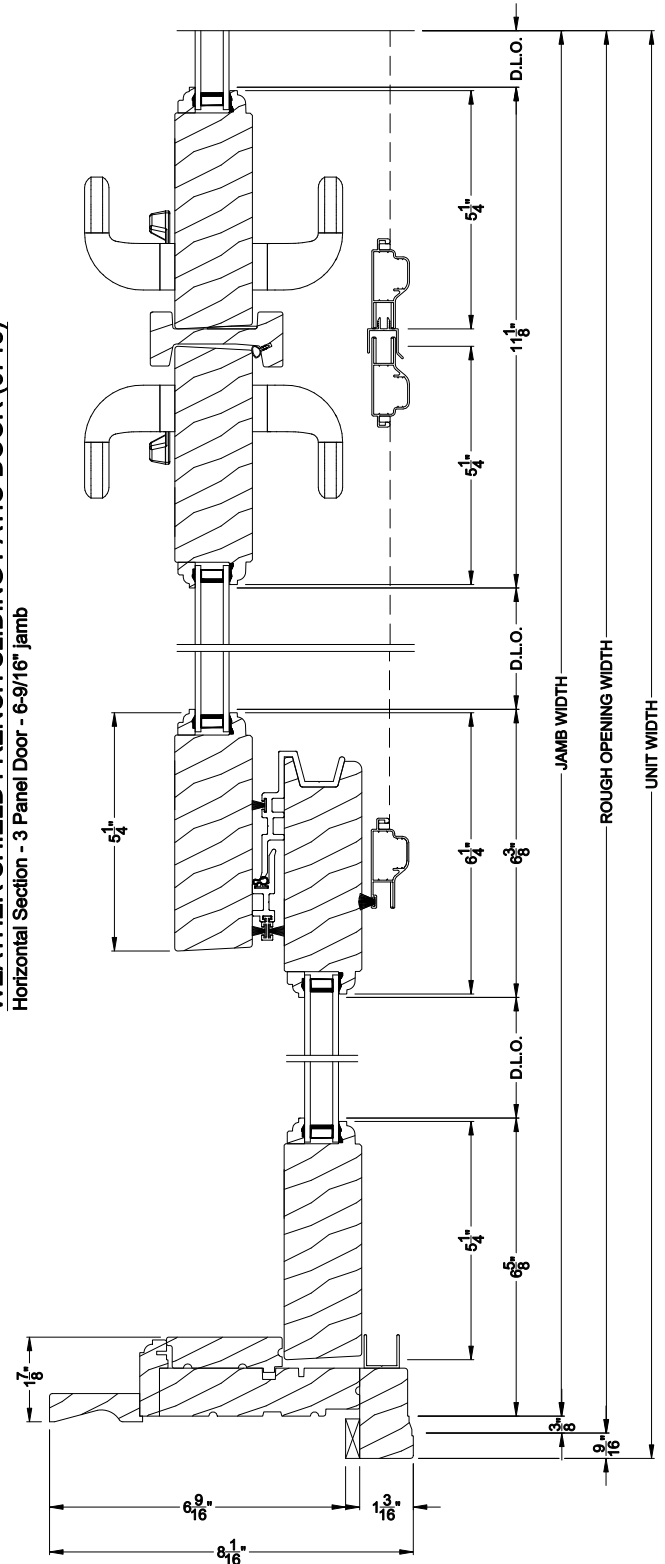

WEATHER SHIELD FRENCH SLIDING PATIO DOOR (6715)
Horizontal Section - 3 Panel Door - 6-9/16" jamb

WEATHER SHIELD FRENCH SLIDING PATIO DOOR (6715)
Horizontal Section - 4-Panel Door - 6-9/16" jamb