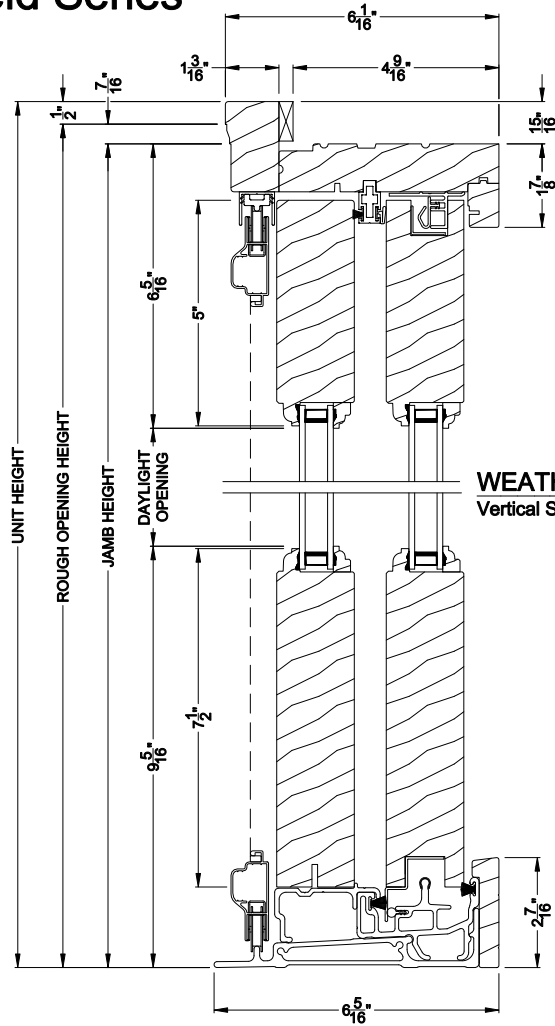

## CROSS SECTION DETAILS

**WEATHER SHIELD FRENCH SLIDING PATIO DOOR (6715)**  
Vertical Section

**WEATHER SHIELD FRENCH SLIDING PATIO DOOR (6715)**  
Horizontal Section

Note: All dimensions are approximate. Weather Shield reserves the right to change specifications without notice.