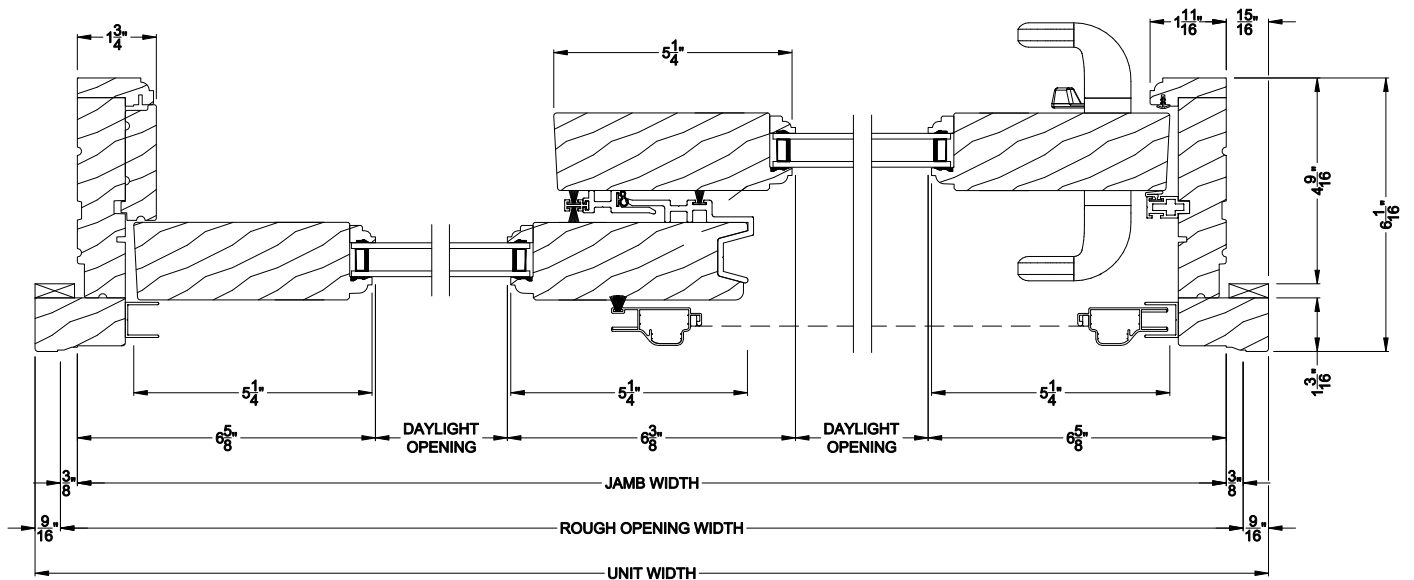

## CROSS SECTION DETAILS

**WEATHER SHIELD FRENCH SLIDING PATIO DOOR (6715)**  
Vertical Section

**WEATHER SHIELD FRENCH SLIDING PATIO DOOR (6715)**  
Horizontal Section

Note: All dimensions are approximate. Weather Shield reserves the right to change specifications without notice.