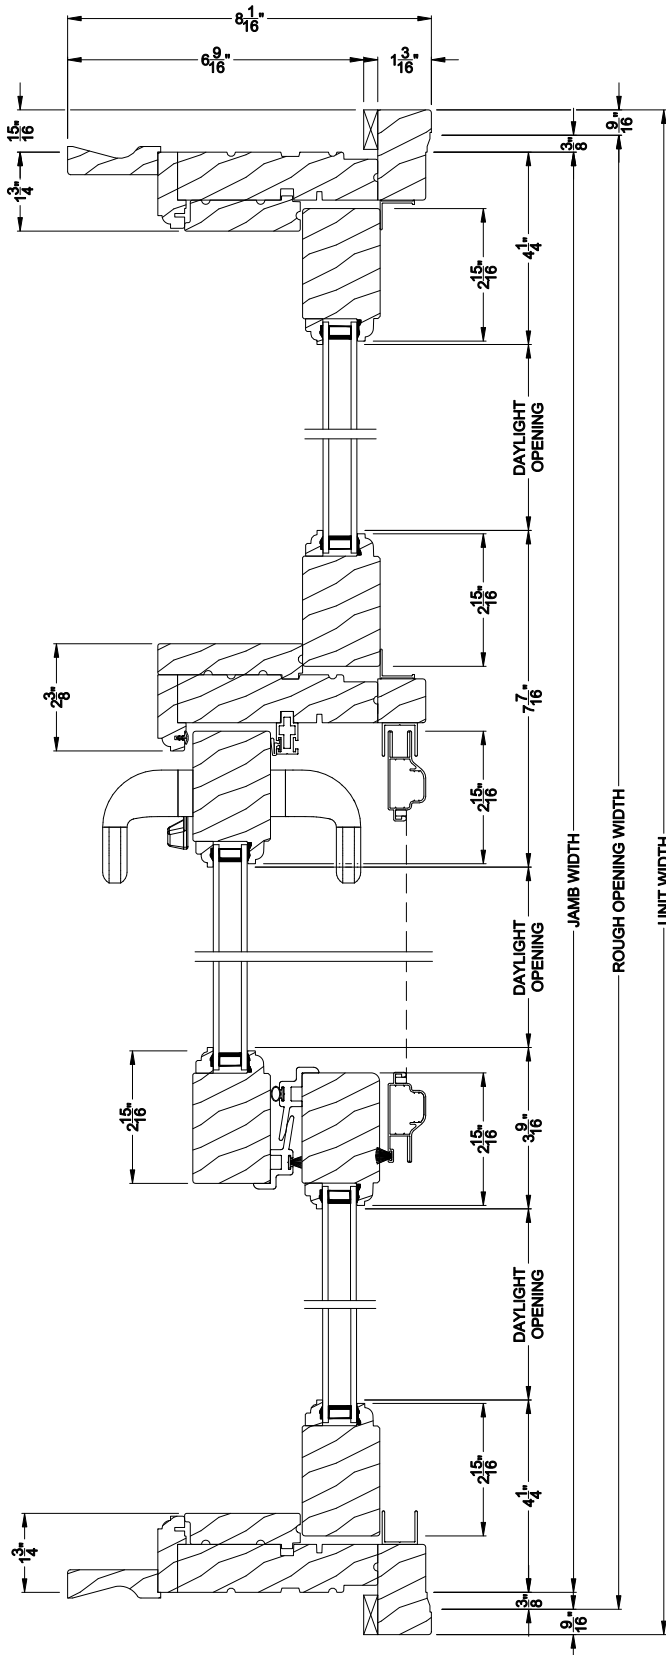

Weather Shield®

Weather Shield Series™

Sliding Patio Doors

CROSS SECTION DETAILS

WEATHER SHIELD SLIDING PATIO DOOR (6714)
Vertical Section

WEATHER SHIELD SLIDING PATIO DOOR (6714)
Horizontal Section

Note: All dimensions are approximate. Weather Shield reserves the right to change specifications without notice.

WEATHER SHIELD SLIDING PATIO DOOR (6714)
Horizontal Section - 4-Panel Door

Note: All dimensions are approximate. Weather Shield reserves the right to change specifications without notice.

Weather Shield®

Weather Shield Series™

Sliding Patio Doors

CROSS SECTION DETAILS

WEATHER SHIELD SLIDING PATIO DOOR (6714)

Horizontal Section - 3 Panel Door - 6-9/16" jamb

WEATHER SHIELD SLIDING PATIO DOOR (6714)

Horizontal Section - 4-Panel Door - 6-9/16" jamb

Note: All dimensions are approximate. Weather Shield reserves the right to change specifications without notice.