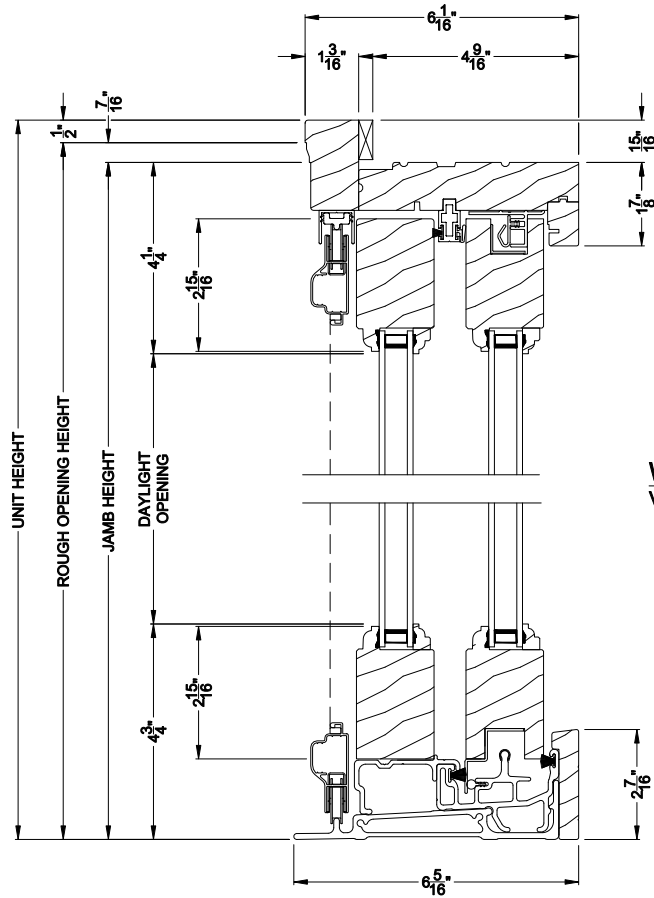

Weather Shield®

Weather Shield Series™

Sliding Patio Doors

CROSS SECTION DETAILS

WEATHER SHIELD SLIDING PATIO DOOR (6714)
Vertical Section

WEATHER SHIELD SLIDING PATIO DOOR (6714)
Horizontal Section

Note: All dimensions are approximate. Weather Shield reserves the right to change specifications without notice.

Weather Shield®

Weather Shield Series™

Sliding Patio Doors

CROSS SECTION DETAILS

WEATHER SHIELD SLIDING PATIO DOOR (6714)
Vertical Section - 6-9/16" jamb

WEATHER SHIELD SLIDING PATIO DOOR (6714)
Horizontal Section - 6-9/16" jamb

Note: All dimensions are approximate. Weather Shield reserves the right to change specifications without notice.

Weather Shield®

Weather Shield Series™

Sliding Patio Doors

CROSS SECTION DETAILS

WEATHER SHIELD SLIDING PATIO DOOR (6714)
Horizontal Section - 3 Panel Door

WEATHER SHIELD SLIDING PATIO DOOR (6714)
Horizontal Section - 4-Panel Door

Note: All dimensions are approximate. Weather Shield reserves the right to change specifications without notice.

Weather Shield®