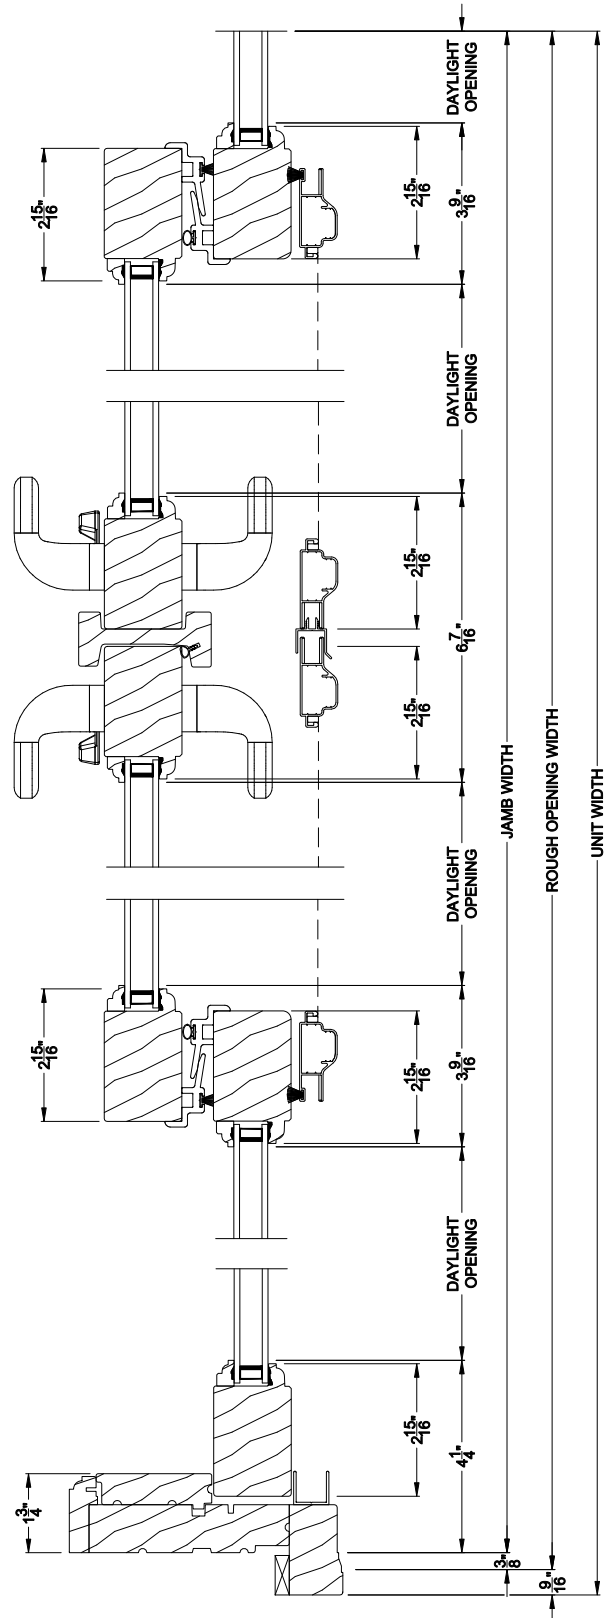

Weather Shield®

Weather Shield Series™

Sliding Patio Doors

CROSS SECTION DETAILS

WEATHER SHIELD SLIDING PATIO DOOR (6714)
Vertical Section

WEATHER SHIELD SLIDING PATIO DOOR (6714)
Horizontal Section

Note: All dimensions are approximate. Weather Shield reserves the right to change specifications without notice.

Weather Shield®

Weather Shield Series™

Sliding Patio Doors

CROSS SECTION DETAILS

WEATHER SHIELD SLIDING PATIO DOOR (6714)
Vertical Section - 6-9/16" jamb

WEATHER SHIELD SLIDING PATIO DOOR (6714)
Horizontal Section - 6-9/16" jamb

Note: All dimensions are approximate. Weather Shield reserves the right to change specifications without notice.

Weather Shield®

Weather Shield Series™

Sliding Patio Doors

CROSS SECTION DETAILS

WEATHER SHIELD SLIDING PATIO DOOR (6714)
Horizontal Section - 3 Panel Door

WEATHER SHIELD SLIDING PATIO DOOR (6714)
Horizontal Section - 4-Panel Door

Note: All dimensions are approximate. Weather Shield reserves the right to change specifications without notice.

Weather Shield®