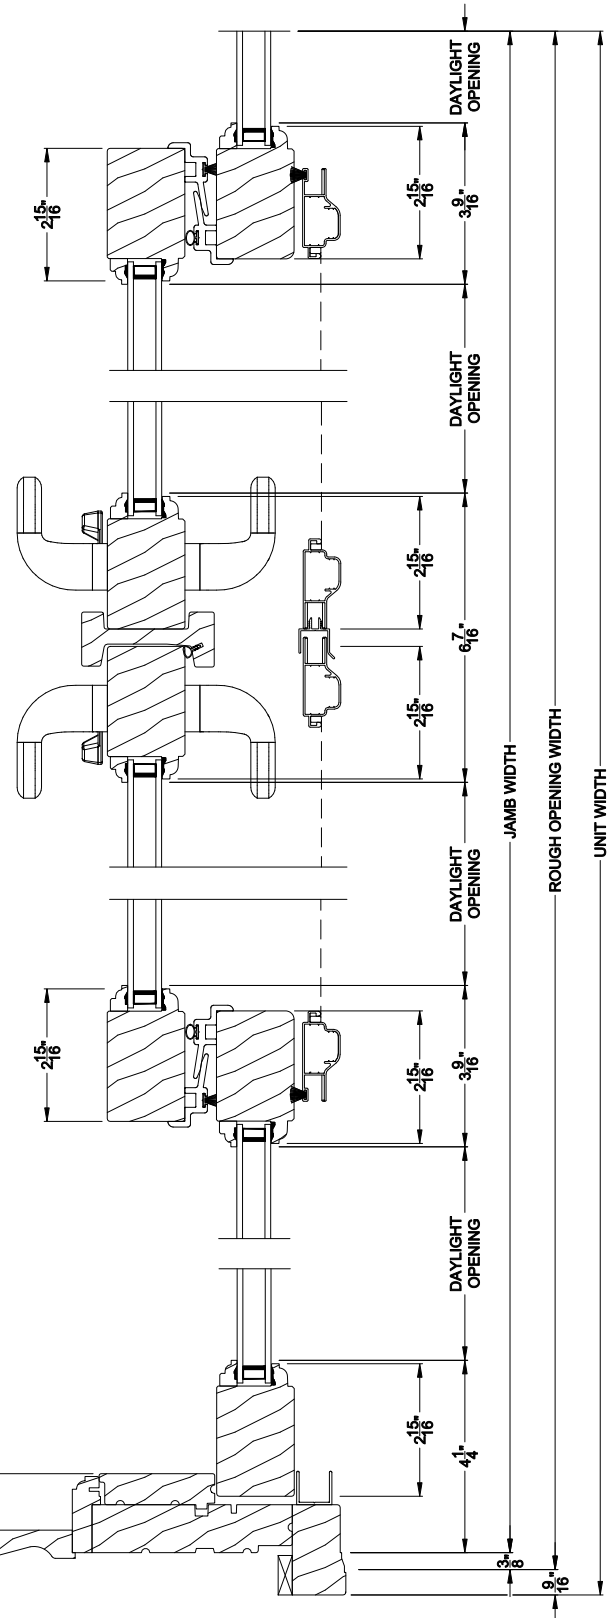

Weather Shield®

Weather Shield Series™

Sliding Patio Doors

CROSS SECTION DETAILS

WEATHER SHIELD SLIDING PATIO DOOR (6714)
Vertical Section

WEATHER SHIELD SLIDING PATIO DOOR (6714)
Horizontal Section

Note: All dimensions are approximate. Weather Shield reserves the right to change specifications without notice.

WEATHER SHIELD SLIDING PATIO DOOR (6714)
Horizontal Section - 4-Panel Door

Note: All dimensions are approximate. Weather Shield reserves the right to change specifications without notice.

Weather Shield®

Weather Shield Series™

Sliding Patio Doors

CROSS SECTION DETAILS

WEATHER SHIELD SLIDING PATIO DOOR (6714)

Horizontal Section - 3 Panel Door - 6-9/16" jamb

WEATHER SHIELD SLIDING PATIO DOOR (6714)

Horizontal Section - 4-Panel Door - 6-9/16" jamb

Note: All dimensions are approximate. Weather Shield reserves the right to change specifications without notice.