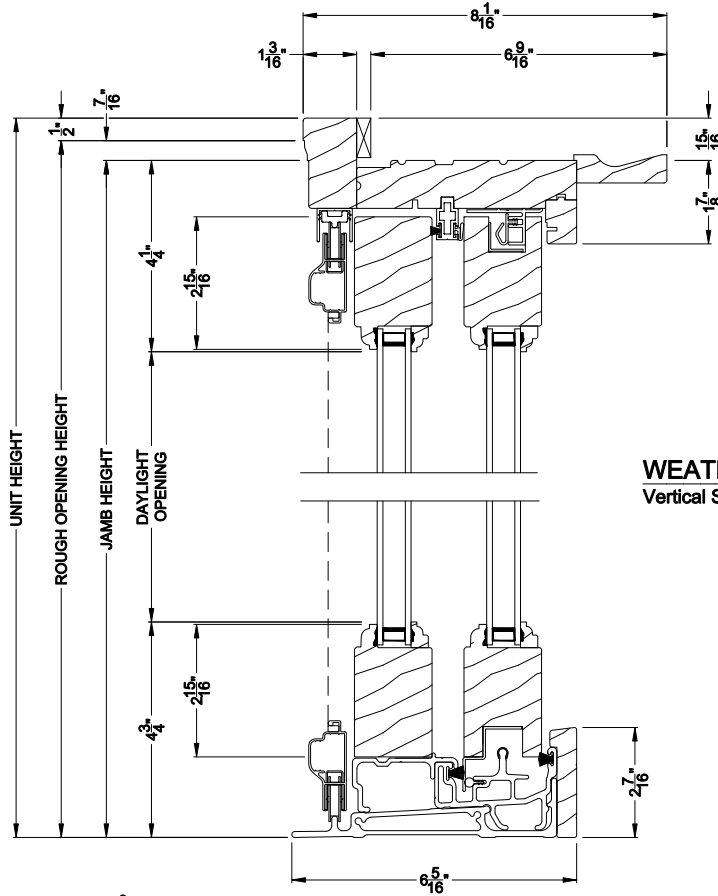

Weather Shield®

Weather Shield Series™

Sliding Patio Doors

CROSS SECTION DETAILS

WEATHER SHIELD SLIDING PATIO DOOR (6714)
Vertical Section

WEATHER SHIELD SLIDING PATIO DOOR (6714)
Horizontal Section

Note: All dimensions are approximate. Weather Shield reserves the right to change specifications without notice.

Weather Shield®

Weather Shield Series™

Sliding Patio Doors

CROSS SECTION DETAILS

WEATHER SHIELD SLIDING PATIO DOOR (6714)
Vertical Section - 6-9/16" jamb

WEATHER SHIELD SLIDING PATIO DOOR (6714)
Horizontal Section - 6-9/16" jamb

Note: All dimensions are approximate. Weather Shield reserves the right to change specifications without notice.

Weather Shield®

Weather Shield Series™

Sliding Patio Doors

CROSS SECTION DETAILS

WEATHER SHIELD SLIDING PATIO DOOR (6714)
Horizontal Section - 3 Panel Door

Note: All dimensions are approximate. Weather Shield reserves the right to change specifications without notice.