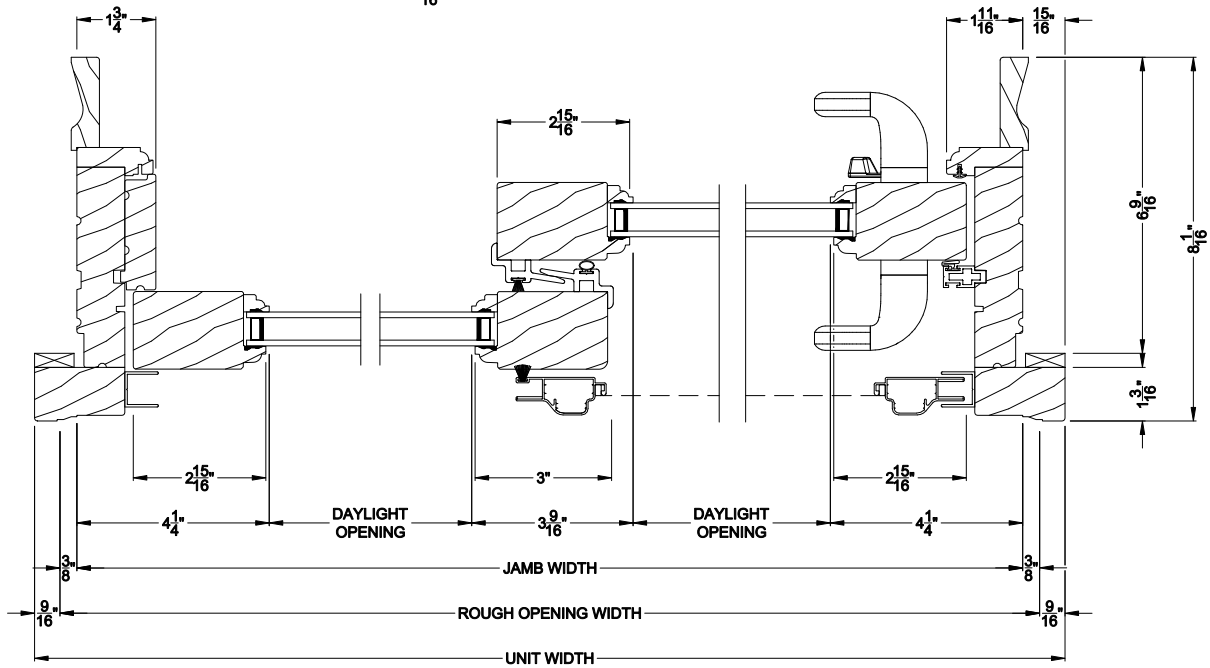

Weather Shield®

Weather Shield Series™

Sliding Patio Doors

CROSS SECTION DETAILS

WEATHER SHIELD SLIDING PATIO DOOR (6714)
Vertical Section

WEATHER SHIELD SLIDING PATIO DOOR (6714)
Horizontal Section

Note: All dimensions are approximate. Weather Shield reserves the right to change specifications without notice.

Weather Shield®

Weather Shield Series™

Sliding Patio Doors

CROSS SECTION DETAILS

WEATHER SHIELD SLIDING PATIO DOOR (6714)
Vertical Section - 6-9/16" jamb

WEATHER SHIELD SLIDING PATIO DOOR (6714)
Horizontal Section - 6-9/16" jamb

Note: All dimensions are approximate. Weather Shield reserves the right to change specifications without notice.

Weather Shield®

Weather Shield Series™

Sliding Patio Doors

CROSS SECTION DETAILS

WEATHER SHIELD SLIDING PATIO DOOR (6714)
Horizontal Section - 3 Panel Door

WEATHER SHIELD SLIDING PATIO DOOR (6714)
Horizontal Section - 4-Panel Door

Note: All dimensions are approximate. Weather Shield reserves the right to change specifications without notice.

Weather Shield®