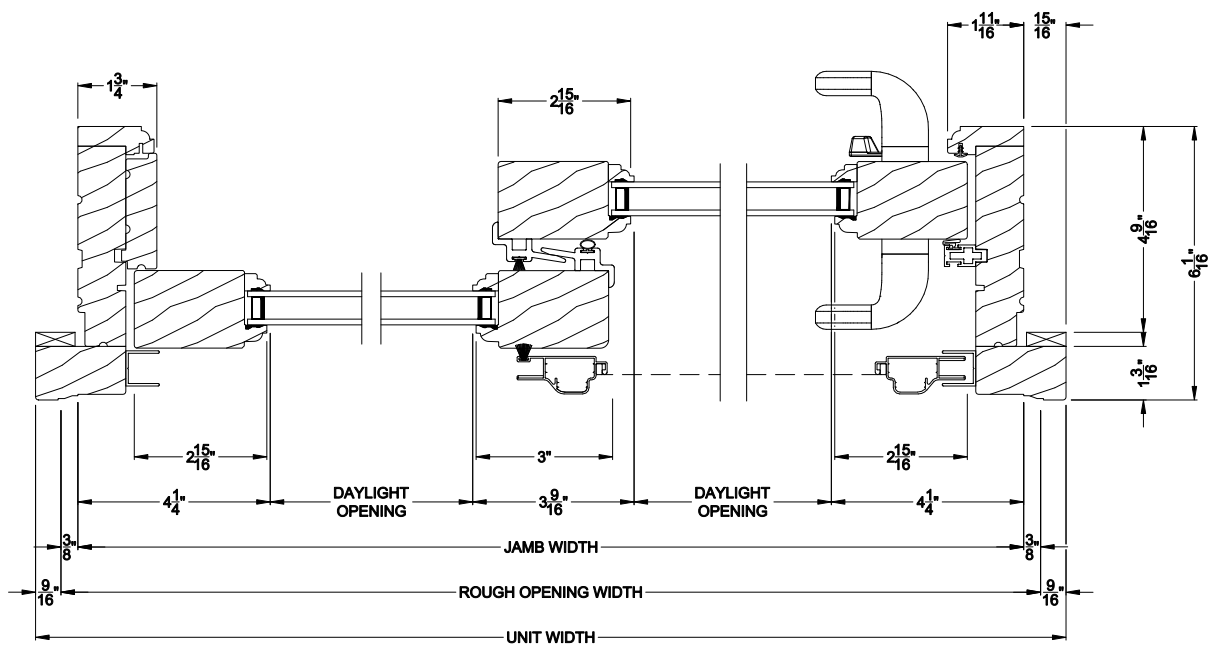

Weather Shield®

Weather Shield Series™

Sliding Patio Doors

CROSS SECTION DETAILS

WEATHER SHIELD SLIDING PATIO DOOR (6714)
Vertical Section

WEATHER SHIELD SLIDING PATIO DOOR (6714)
Horizontal Section

Note: All dimensions are approximate. Weather Shield reserves the right to change specifications without notice.

Weather Shield®

Weather Shield Series™

Sliding Patio Doors

CROSS SECTION DETAILS

WEATHER SHIELD SLIDING PATIO DOOR (6714)
Vertical Section - 6-9/16" jamb

WEATHER SHIELD SLIDING PATIO DOOR (6714)
Horizontal Section - 6-9/16" jamb

Note: All dimensions are approximate. Weather Shield reserves the right to change specifications without notice.

Weather Shield®

Weather Shield Series™

Sliding Patio Doors

CROSS SECTION DETAILS

WEATHER SHIELD SLIDING PATIO DOOR (6714)
Horizontal Section - 3 Panel Door

WEATHER SHIELD SLIDING PATIO DOOR (6714)
Horizontal Section - 4-Panel Door

Note: All dimensions are approximate. Weather Shield reserves the right to change specifications without notice.

Weather Shield®