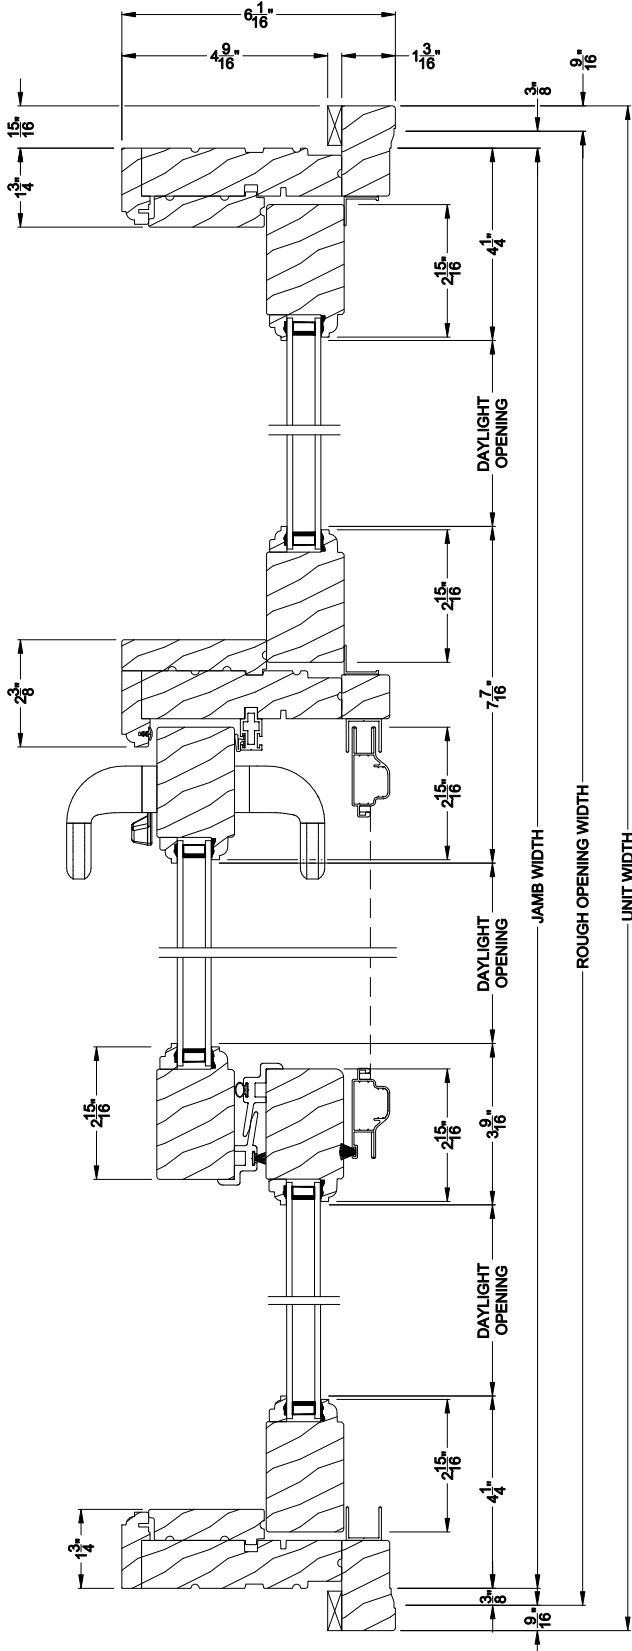

Weather Shield®

Weather Shield Series™

Sliding Patio Doors

CROSS SECTION DETAILS

WEATHER SHIELD SLIDING PATIO DOOR (6714)
Vertical Section

WEATHER SHIELD SLIDING PATIO DOOR (6714)
Horizontal Section

Note: All dimensions are approximate. Weather Shield reserves the right to change specifications without notice.

Weather Shield®

Weather Shield Series™

Sliding Patio Doors

CROSS SECTION DETAILS

WEATHER SHIELD SLIDING PATIO DOOR (6714)
Vertical Section - 6-9/16" jamb

WEATHER SHIELD SLIDING PATIO DOOR (6714)
Horizontal Section - 6-9/16" jamb

Note: All dimensions are approximate. Weather Shield reserves the right to change specifications without notice.

Weather Shield®

Weather Shield Series™

Sliding Patio Doors

CROSS SECTION DETAILS

WEATHER SHIELD SLIDING PATIO DOOR (6714)
Horizontal Section - 3 Panel Door

WEATHER SHIELD SLIDING PATIO DOOR (6714)
Horizontal Section - 4-Panel Door

Note: All dimensions are approximate. Weather Shield reserves the right to change specifications without notice.

Weather Shield®