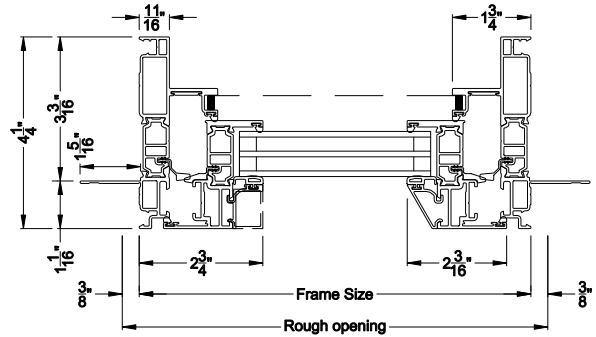

VUE COLLECTION CASEMENT / AWNING WINDOW (4201)

Horizontal Sections with Simulated Divide Lites

Square Bead with Square SDL w/ Thin GBG

Beveled Bead with Beveled SDL w/ Thin GBG

Narrow Bead with Square SDL w/ Thin GBG

Triple Glaze

Grilles Between the Glass

SDL w/ Thick GBG

Note: All dimensions are approximate. Weather Shield reserves the right to change specifications without notice.