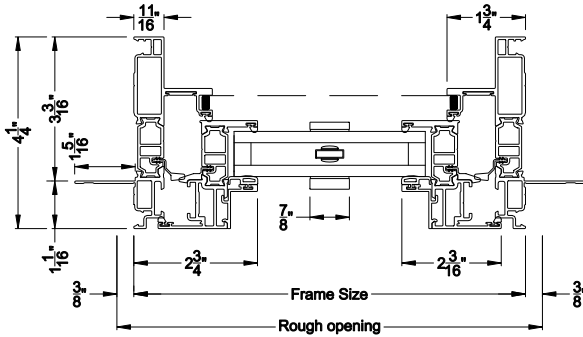

VUE COLLECTION CASEMENT / AWNING WINDOW (4201)

Horizontal Sections with Simulated Divide Lites

Square Bead with Square SDL w/ Thin GBG

Beveled Bead with Beveled SDL w/ Thin GBG

Narrow Bead with Square SDL w/ Thin GBG

Triple Glaze

Grilles Between the Glass

SDL w/ Thick GBG

Note: All dimensions are approximate. Weather Shield reserves the right to change specifications without notice.