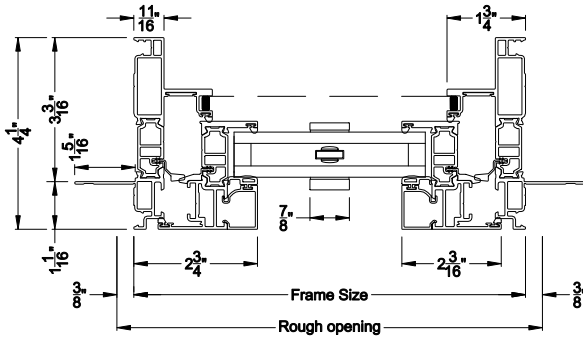

VUE COLLECTION CASEMENT / AWNING WINDOW (4201)

Horizontal Sections with Simulated Divide Lites

Square Bead with Square SDL w/ Thin GBG

Beveled Bead with Beveled SDL w/ Thin GBG

Narrow Bead with Square SDL w/ Thin GBG

Triple Glaze

Grilles Between the Glass

SDL w/ Thick GBG

Note: All dimensions are approximate. Weather Shield reserves the right to change specifications without notice.