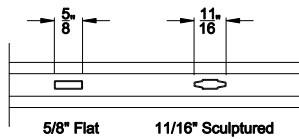

VUE COLLECTION CASEMENT / AWNING WINDOW (4201)

Horizontal Sections with Simulated Divide Lites

Square Bead with Square SDL w/ Thin GBG

Beveled Bead with Beveled SDL w/ Thin GBG

Narrow Bead with Square SDL w/ Thin GBG

Triple Glaze

Grilles Between the Glass

SDL w/ Thick GBG

Note: All dimensions are approximate. Weather Shield reserves the right to change specifications without notice.