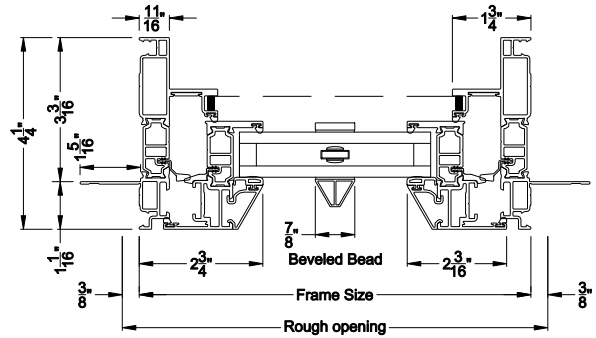

VUE COLLECTION CASEMENT / AWNING WINDOW (4201)

Horizontal Sections with Simulated Divide Lites

Square Bead with Square SDL w/ Thin GBG

Beveled Bead with Beveled SDL w/ Thin GBG

Narrow Bead with Square SDL w/ Thin GBG

Triple Glaze

Grilles Between the Glass

SDL w/ Thick GBG

Note: All dimensions are approximate. Weather Shield reserves the right to change specifications without notice.