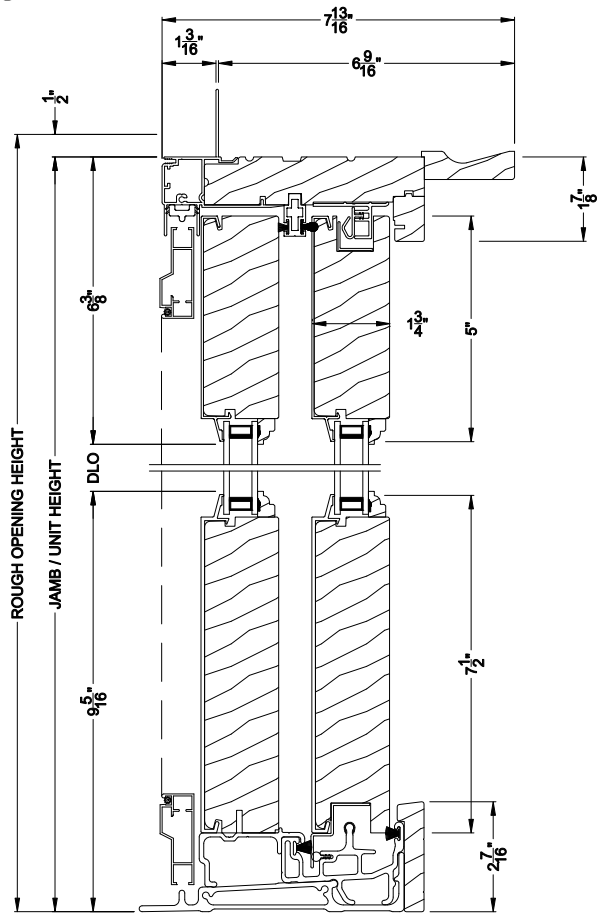

SIGNATURE FRENCH SLIDING PATIO DOOR (8715)
Horizontal Section

Note: All dimensions are approximate. Weather Shield reserves the right to change specifications without notice.

Weather Shield®

Signature Series™

French Sliding Patio Doors

CROSS SECTION DETAILS

SIGNATURE FRENCH SLIDING PATIO DOOR (8715)
Vertical Section - 6-9/16" jamb

SIGNATURE FRENCH SLIDING PATIO DOOR (8715)
Vertical Section - Fixed Sidelite with Low profile sill stop - 6-9/16" jamb

SIGNATURE FRENCH SLIDING PATIO DOOR (8715)
Horizontal Section - 6-9/16" jamb

Note: All dimensions are approximate. Weather Shield reserves the right to change specifications without notice.

SIGNATURE FRENCH SLIDING PATIO DOOR (8715)
Horizontal Section - 3 Panel Door