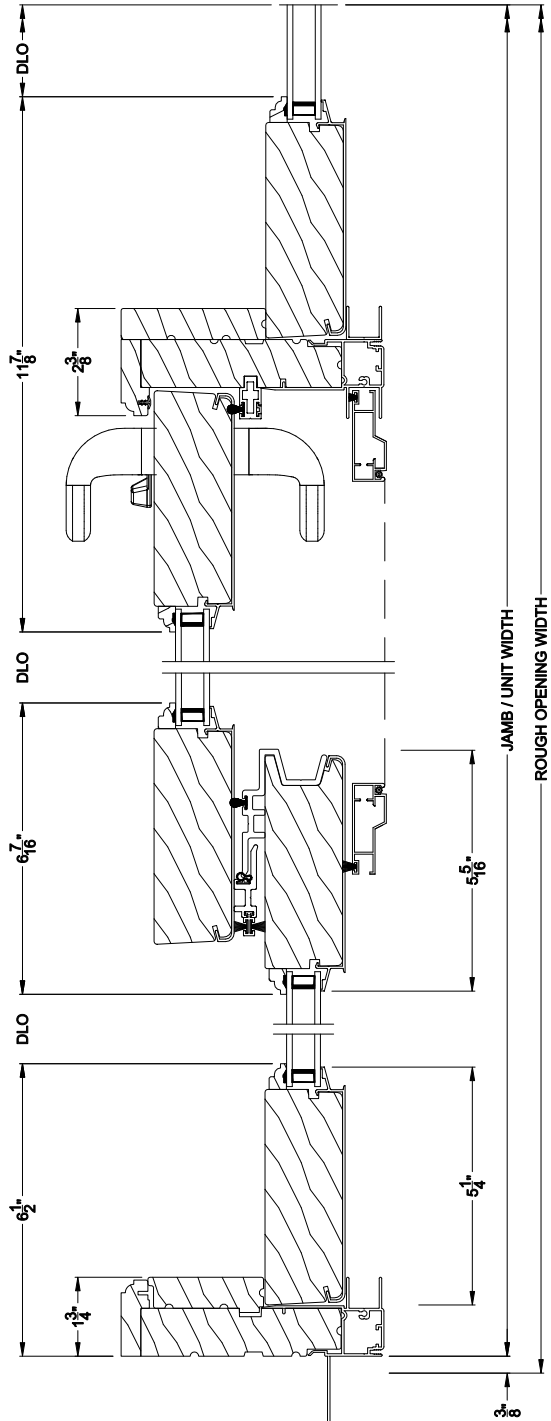

SIGNATURE FRENCH SLIDING PATIO DOOR (8715)
Horizontal Section

Note: All dimensions are approximate. Weather Shield reserves the right to change specifications without notice.

Weather Shield®

Signature Series™

French Sliding Patio Doors

CROSS SECTION DETAILS

SIGNATURE FRENCH SLIDING PATIO DOOR (8715)
Vertical Section - 6-9/16" jamb

SIGNATURE FRENCH SLIDING PATIO DOOR (8715)
Vertical Section - Fixed Sidelite with Low profile sill stop - 6-9/16" jamb

SIGNATURE FRENCH SLIDING PATIO DOOR (8715)
Horizontal Section - 6-9/16" jamb

Note: All dimensions are approximate. Weather Shield reserves the right to change specifications without notice.

SIGNATURE FRENCH SLIDING PATIO DOOR (8715)
Horizontal Section - 3 Panel Door