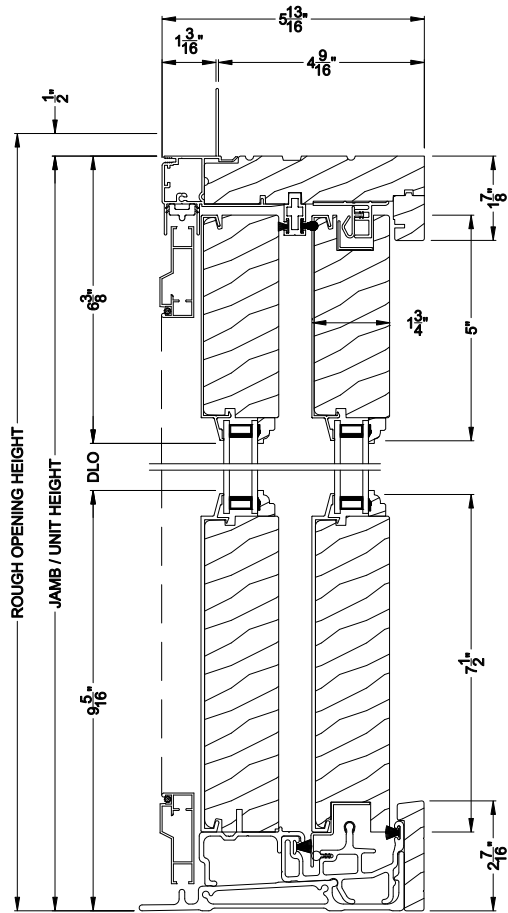

Weather Shield®

Signature Series™

French Sliding Patio Doors

CROSS SECTION DETAILS

SIGNATURE FRENCH SLIDING PATIO DOOR (8715)
Vertical Section

SIGNATURE FRENCH SLIDING PATIO DOOR (8715)
Vertical Section - Fixed Sidelite with Low profile sill stop

SIGNATURE FRENCH SLIDING PATIO DOOR (8715)
Horizontal Section

Note: All dimensions are approximate. Weather Shield reserves the right to change specifications without notice.

Weather Shield®

Signature Series™

French Sliding Patio Doors

CROSS SECTION DETAILS

SIGNATURE FRENCH SLIDING PATIO DOOR (8715)
Vertical Section - 6-9/16" jamb

SIGNATURE FRENCH SLIDING PATIO DOOR (8715)
Vertical Section - Fixed Sidelite with Low profile sill stop - 6-9/16" jamb

SIGNATURE FRENCH SLIDING PATIO DOOR (8715)
Horizontal Section - 6-9/16" jamb

Note: All dimensions are approximate. Weather Shield reserves the right to change specifications without notice.

SIGNATURE FRENCH SLIDING PATIO DOOR (8715)
Horizontal Section - 3 Panel Door