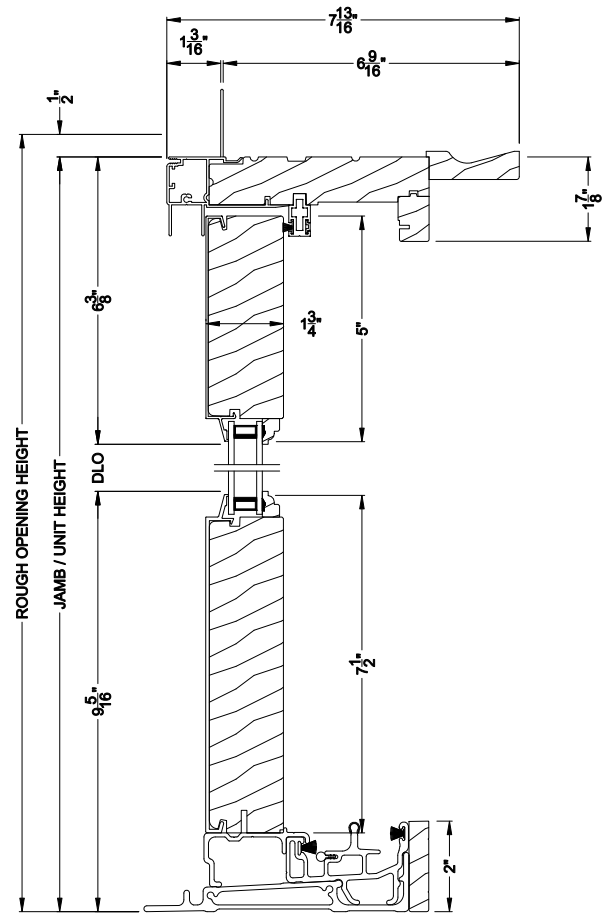

SIGNATURE FRENCH SLIDING PATIO DOOR (8715)
Horizontal Section

Note: All dimensions are approximate. Weather Shield reserves the right to change specifications without notice.

Weather Shield®

Signature Series™

French Sliding Patio Doors

CROSS SECTION DETAILS

SIGNATURE FRENCH SLIDING PATIO DOOR (8715)
Vertical Section - 6-9/16" jamb

SIGNATURE FRENCH SLIDING PATIO DOOR (8715)
Vertical Section - Fixed Sidelite with Low profile sill stop - 6-9/16" jamb

SIGNATURE FRENCH SLIDING PATIO DOOR (8715)
Horizontal Section - 6-9/16" jamb

Note: All dimensions are approximate. Weather Shield reserves the right to change specifications without notice.

SIGNATURE FRENCH SLIDING PATIO DOOR (8715)
Horizontal Section - 3 Panel Door