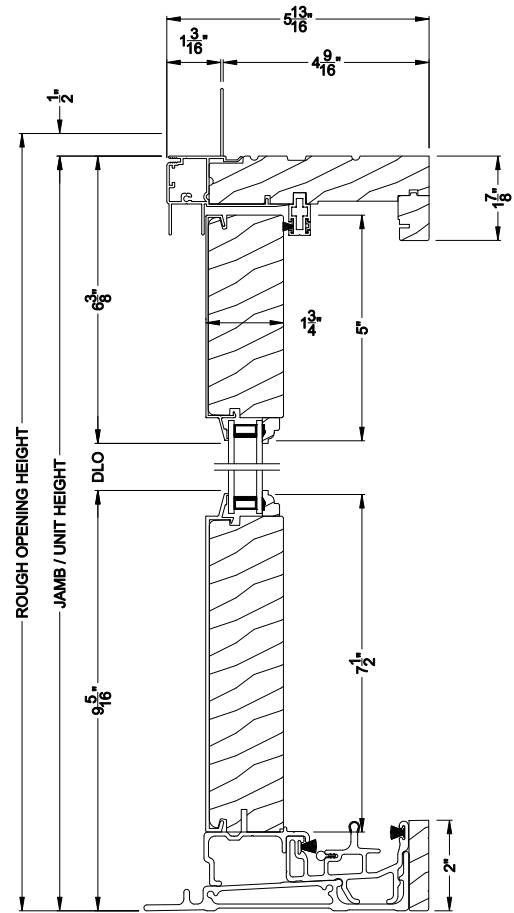

Weather Shield®

Signature Series™

French Sliding Patio Doors

CROSS SECTION DETAILS

SIGNATURE FRENCH SLIDING PATIO DOOR (8715)
Vertical Section

SIGNATURE FRENCH SLIDING PATIO DOOR (8715)
Vertical Section - Fixed Sidelite with Low profile sill stop

SIGNATURE FRENCH SLIDING PATIO DOOR (8715)
Horizontal Section

Note: All dimensions are approximate. Weather Shield reserves the right to change specifications without notice.

Weather Shield®

Signature Series™

French Sliding Patio Doors

CROSS SECTION DETAILS

SIGNATURE FRENCH SLIDING PATIO DOOR (8715)
Vertical Section - 6-9/16" jamb

SIGNATURE FRENCH SLIDING PATIO DOOR (8715)
Vertical Section - Fixed Sidelite with Low profile sill stop - 6-9/16" jamb

SIGNATURE FRENCH SLIDING PATIO DOOR (8715)
Horizontal Section - 6-9/16" jamb

Note: All dimensions are approximate. Weather Shield reserves the right to change specifications without notice.

SIGNATURE FRENCH SLIDING PATIO DOOR (8715)
Horizontal Section - 3 Panel Door