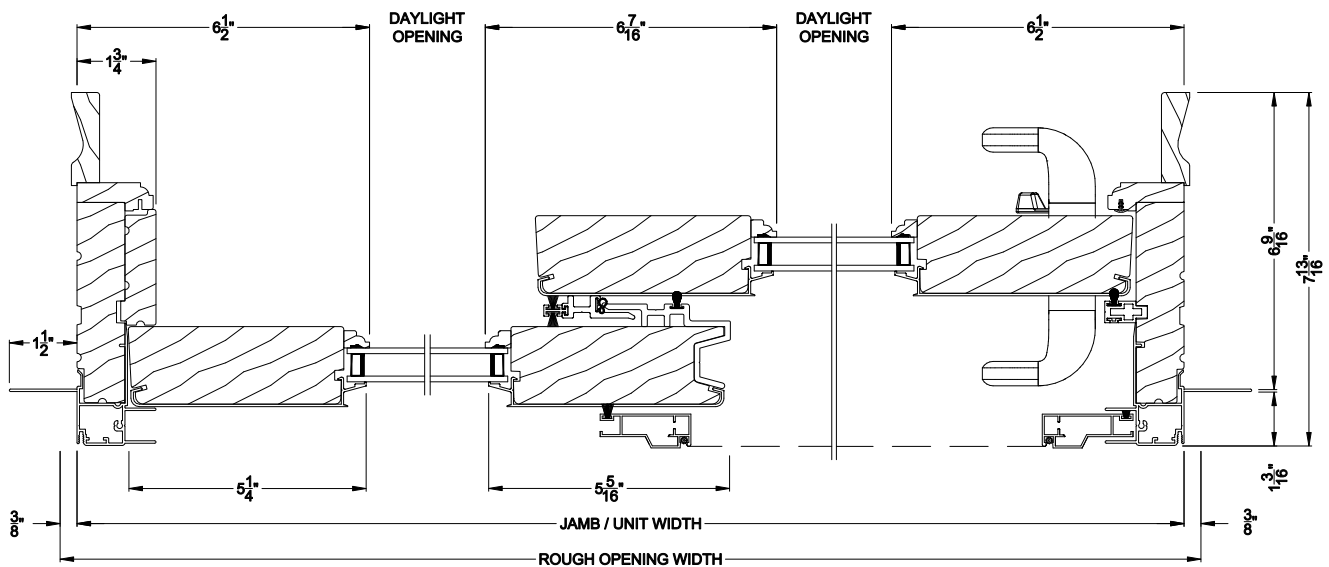

French Sliding Patio Doors

CROSS SECTION DETAILS

SIGNATURE FRENCH SLIDING PATIO DOOR (8715)
Vertical Section - 6-9/16" jamb

SIGNATURE FRENCH SLIDING PATIO DOOR (8715)
Vertical Section - Fixed Sidelite with Low profile sill stop - 6-9/16" jamb

SIGNATURE FRENCH SLIDING PATIO DOOR (8715)
Horizontal Section - 6-9/16" jamb

Note: All dimensions are approximate. Weather Shield reserves the right to change specifications without notice.

SIGNATURE FRENCH SLIDING PATIO DOOR (8715)
Horizontal Section - 3 Panel Door