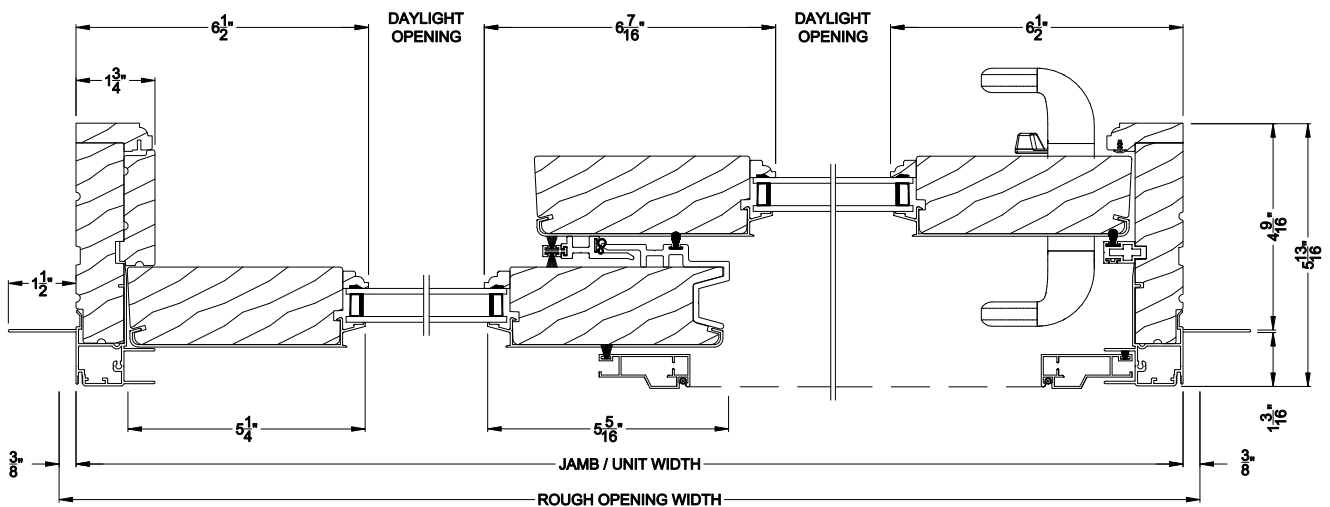

Weather Shield®

Signature Series™

French Sliding Patio Doors

CROSS SECTION DETAILS

SIGNATURE FRENCH SLIDING PATIO DOOR (8715)
Vertical Section

SIGNATURE FRENCH SLIDING PATIO DOOR (8715)
Vertical Section - Fixed Sidelite with Low profile sill stop

SIGNATURE FRENCH SLIDING PATIO DOOR (8715)
Horizontal Section

Note: All dimensions are approximate. Weather Shield reserves the right to change specifications without notice.

Weather Shield®

Signature Series™

French Sliding Patio Doors

CROSS SECTION DETAILS

SIGNATURE FRENCH SLIDING PATIO DOOR (8715)
Vertical Section - 6-9/16" jamb

SIGNATURE FRENCH SLIDING PATIO DOOR (8715)
Vertical Section - Fixed Sidelite with Low profile sill stop - 6-9/16" jamb