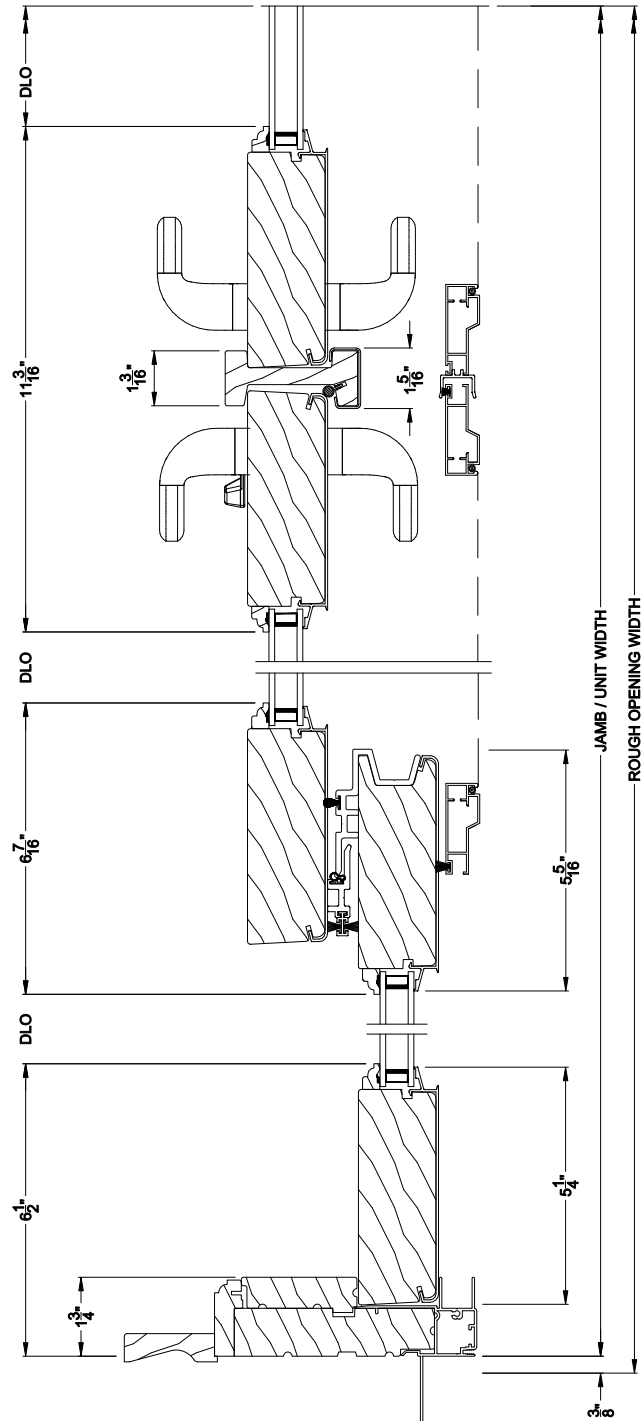

French Sliding Patio Doors

CROSS SECTION DETAILS

SIGNATURE FRENCH SLIDING PATIO DOOR (8715)
Vertical Section - 6-9/16" jamb

SIGNATURE FRENCH SLIDING PATIO DOOR (8715)
Vertical Section - Fixed Sidelite with Low profile sill stop - 6-9/16" jamb

SIGNATURE FRENCH SLIDING PATIO DOOR (8715)
Horizontal Section - 6-9/16" jamb

Note: All dimensions are approximate. Weather Shield reserves the right to change specifications without notice.

SIGNATURE FRENCH SLIDING PATIO DOOR (8715)
Horizontal Section - 3 Panel Door

SIGNATURE FRENCH SLIDING PATIO DOOR (8715)
Horizontal Section - 4-Panel Door

Note: All dimensions are approximate. Weather Shield reserves the right to change specifications without notice.

SIGNATURE FRENCH SLIDING PATIO DOOR (8715)
Horizontal Section - 3 Panel Door - 6-9/16" jamb

SIGNATURE FRENCH SLIDING PATIO DOOR (8715)
Horizontal Section - 4-Panel Door - 6-9/16" jamb

Note: All dimensions are approximate. Weather Shield reserves the right to change specifications without notice.