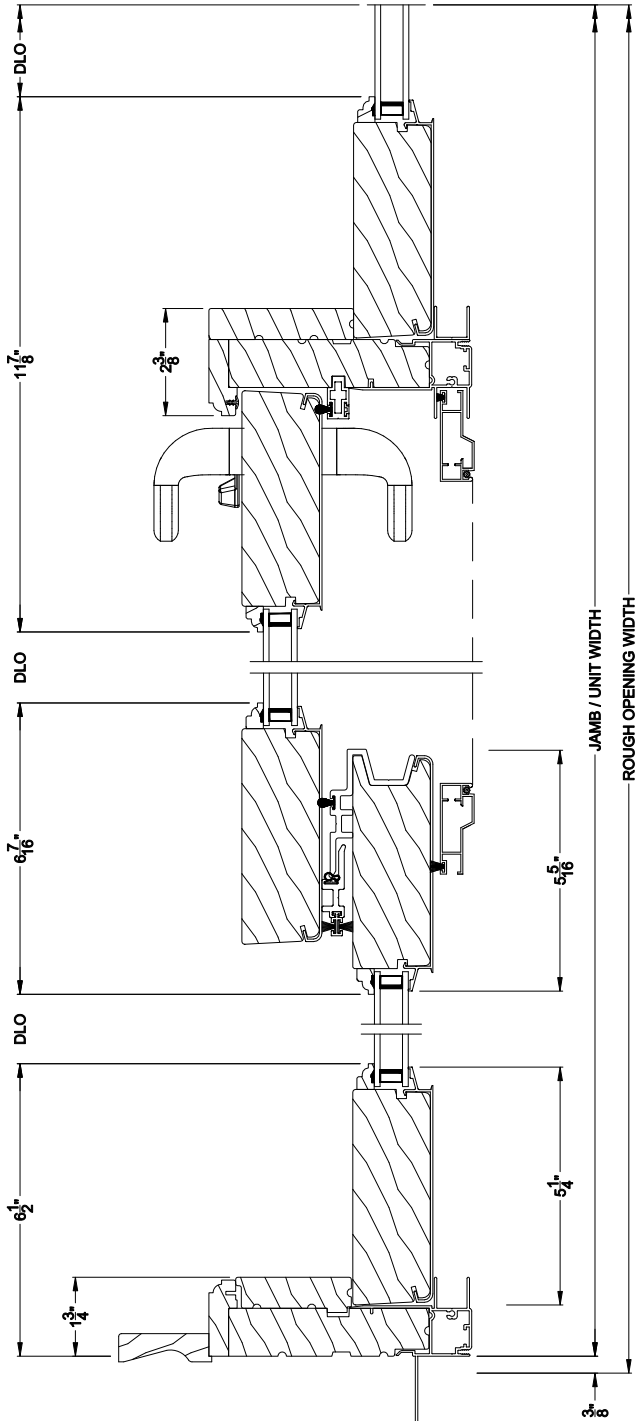

French Sliding Patio Doors

CROSS SECTION DETAILS

SIGNATURE FRENCH SLIDING PATIO DOOR (8715)
Vertical Section - 6-9/16" jamb

SIGNATURE FRENCH SLIDING PATIO DOOR (8715)
Vertical Section - Fixed Sidelite with Low profile sill stop - 6-9/16" jamb

SIGNATURE FRENCH SLIDING PATIO DOOR (8715)
Horizontal Section - 6-9/16" jamb

Note: All dimensions are approximate. Weather Shield reserves the right to change specifications without notice.

SIGNATURE FRENCH SLIDING PATIO DOOR (8715)
Horizontal Section - 3 Panel Door

SIGNATURE FRENCH SLIDING PATIO DOOR (8715)
Horizontal Section - 4-Panel Door

Note: All dimensions are approximate. Weather Shield reserves the right to change specifications without notice.

SIGNATURE FRENCH SLIDING PATIO DOOR (8715)
Horizontal Section - 3 Panel Door - 6-9/16" jamb

SIGNATURE FRENCH SLIDING PATIO DOOR (8715)
Horizontal Section - 4-Panel Door - 6-9/16" jamb

Note: All dimensions are approximate. Weather Shield reserves the right to change specifications without notice.