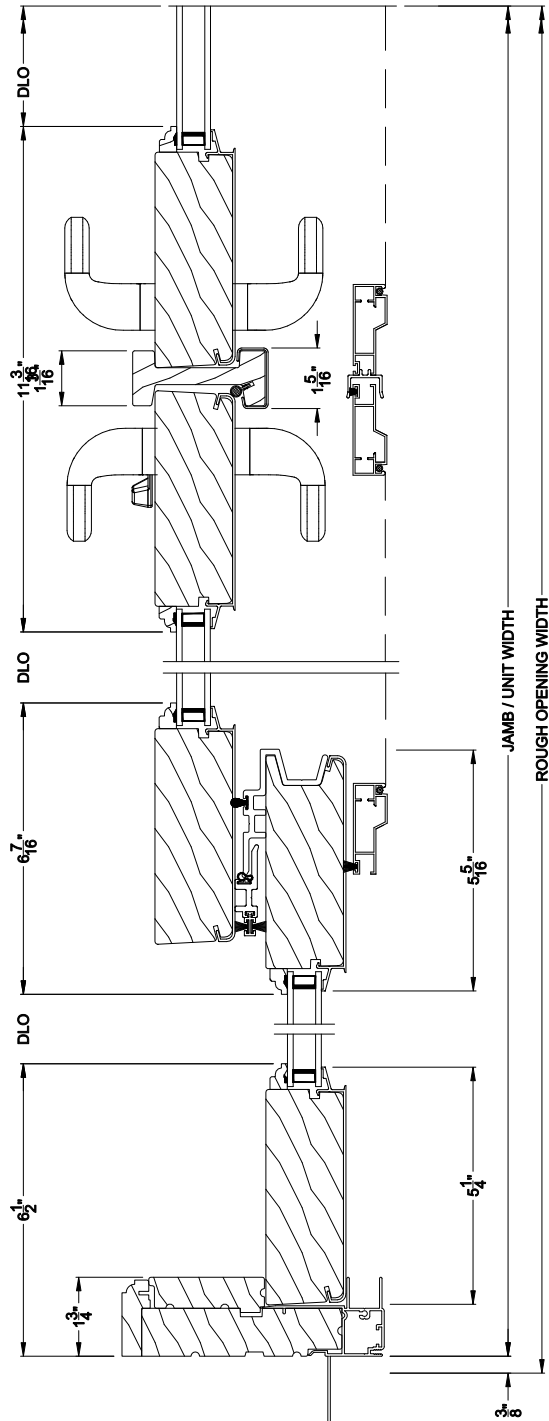

Weather Shield®

Signature Series™

French Sliding Patio Doors

CROSS SECTION DETAILS

SIGNATURE FRENCH SLIDING PATIO DOOR (8715)
Vertical Section

SIGNATURE FRENCH SLIDING PATIO DOOR (8715)
Vertical Section - Fixed Sidelite with Low profile sill stop

SIGNATURE FRENCH SLIDING PATIO DOOR (8715)
Horizontal Section

Note: All dimensions are approximate. Weather Shield reserves the right to change specifications without notice.

Weather Shield®

Signature Series™

French Sliding Patio Doors

CROSS SECTION DETAILS

SIGNATURE FRENCH SLIDING PATIO DOOR (8715)
Vertical Section - 6-9/16" jamb

SIGNATURE FRENCH SLIDING PATIO DOOR (8715)
Vertical Section - Fixed Sidelite with Low profile sill stop - 6-9/16" jamb

SIGNATURE FRENCH SLIDING PATIO DOOR (8715)
Horizontal Section - 6-9/16" jamb

Note: All dimensions are approximate. Weather Shield reserves the right to change specifications without notice.

SIGNATURE FRENCH SLIDING PATIO DOOR (8715)
Horizontal Section - 3 Panel Door