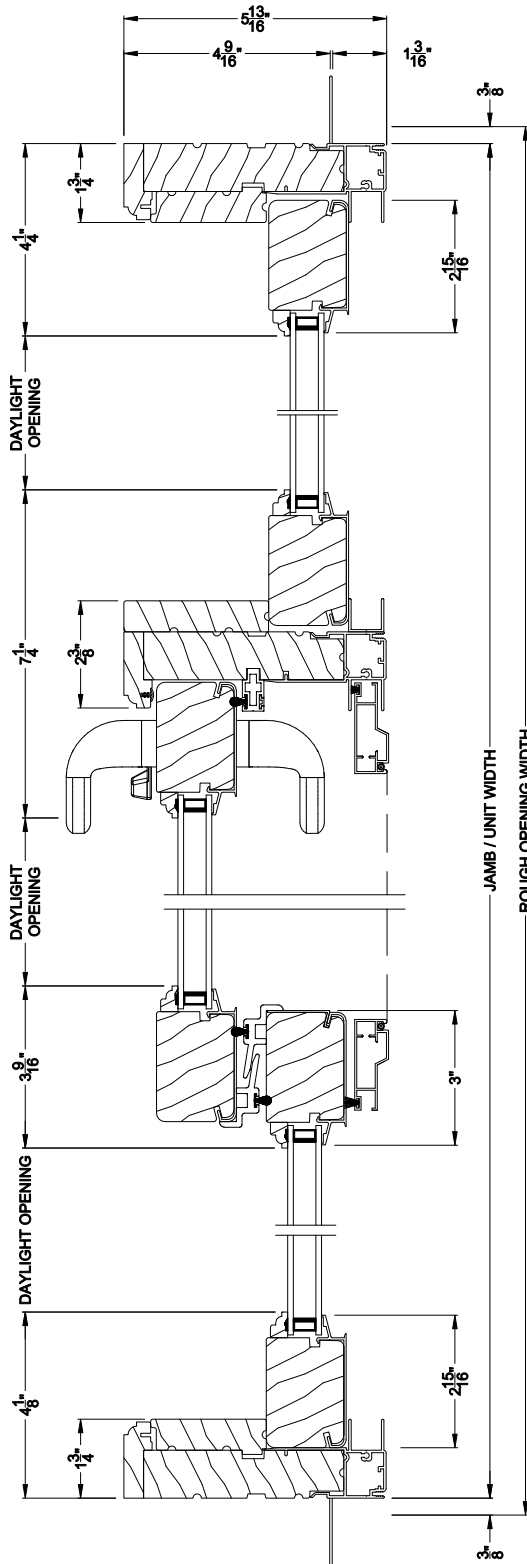

Weather Shield®

Signature Series™

Sliding Patio Doors

CROSS SECTION DETAILS

SIGNATURE SLIDING PATIO DOOR (8714)
Vertical Section

SIGNATURE SLIDING PATIO DOOR (8714)
Vertical Section - Fixed Sidelite with Low profile sill stop

SIGNATURE SLIDING PATIO DOOR (8714)
Horizontal Section

Note: All dimensions are approximate. Weather Shield reserves the right to change specifications without notice.

Weather Shield®

Signature Series™

Sliding Patio Doors

CROSS SECTION DETAILS

SIGNATURE SLIDING PATIO DOOR (8714)
Vertical Section - 6-9/16" jamb

SIGNATURE SLIDING PATIO DOOR (8714)
Vertical Section - Fixed Sidelite with Low profile sill stop - 6-9/16" jamb

SIGNATURE SLIDING PATIO DOOR (8714)
Horizontal Section - 6-9/16" jamb

Note: All dimensions are approximate. Weather Shield reserves the right to change specifications without notice.

Weather Shield®

Signature Series™

Sliding Patio Doors

CROSS SECTION DETAILS

SIGNATURE SLIDING PATIO DOOR (8714)
Horizontal Section - 3 Panel Door