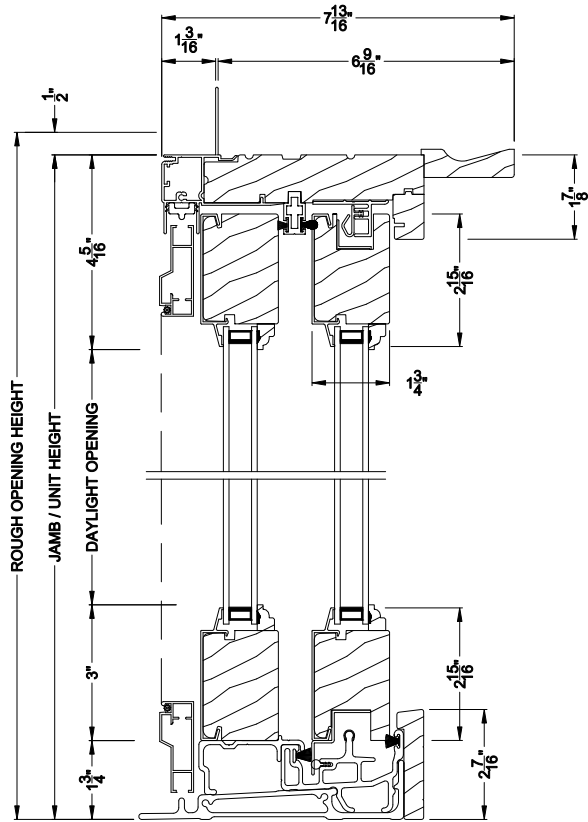

Weather Shield®

Signature Series™

Sliding Patio Doors

CROSS SECTION DETAILS

SIGNATURE SLIDING PATIO DOOR (8714)
Vertical Section

SIGNATURE SLIDING PATIO DOOR (8714)
Vertical Section - Fixed Sidelite with Low profile sill stop

SIGNATURE SLIDING PATIO DOOR (8714)
Horizontal Section

Note: All dimensions are approximate. Weather Shield reserves the right to change specifications without notice.

Weather Shield®

Signature Series™

Sliding Patio Doors

CROSS SECTION DETAILS

SIGNATURE SLIDING PATIO DOOR (8714)
Vertical Section - 6-9/16" jamb

SIGNATURE SLIDING PATIO DOOR (8714)
Vertical Section - Fixed Sidelite with Low profile sill stop - 6-9/16" jamb

SIGNATURE SLIDING PATIO DOOR (8714)
Horizontal Section - 6-9/16" jamb

Note: All dimensions are approximate. Weather Shield reserves the right to change specifications without notice.

Weather Shield®

Signature Series™

Sliding Patio Doors

CROSS SECTION DETAILS

SIGNATURE SLIDING PATIO DOOR (8714)
Horizontal Section - 3 Panel Door