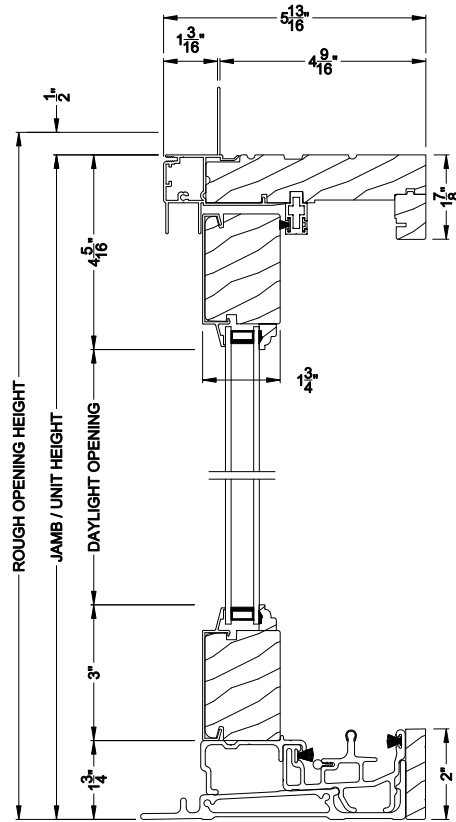

Weather Shield®

Signature Series™

Sliding Patio Doors

CROSS SECTION DETAILS

SIGNATURE SLIDING PATIO DOOR (8714)
Vertical Section

SIGNATURE SLIDING PATIO DOOR (8714)
Vertical Section - Fixed Sidelite with Low profile sill stop

SIGNATURE SLIDING PATIO DOOR (8714)
Horizontal Section

Note: All dimensions are approximate. Weather Shield reserves the right to change specifications without notice.

Weather Shield®

Signature Series™

Sliding Patio Doors

CROSS SECTION DETAILS

SIGNATURE SLIDING PATIO DOOR (8714)
Vertical Section - 6-9/16" jamb

SIGNATURE SLIDING PATIO DOOR (8714)
Vertical Section - Fixed Sidelite with Low profile sill stop - 6-9/16" jamb

SIGNATURE SLIDING PATIO DOOR (8714)
Horizontal Section - 6-9/16" jamb

Note: All dimensions are approximate. Weather Shield reserves the right to change specifications without notice.