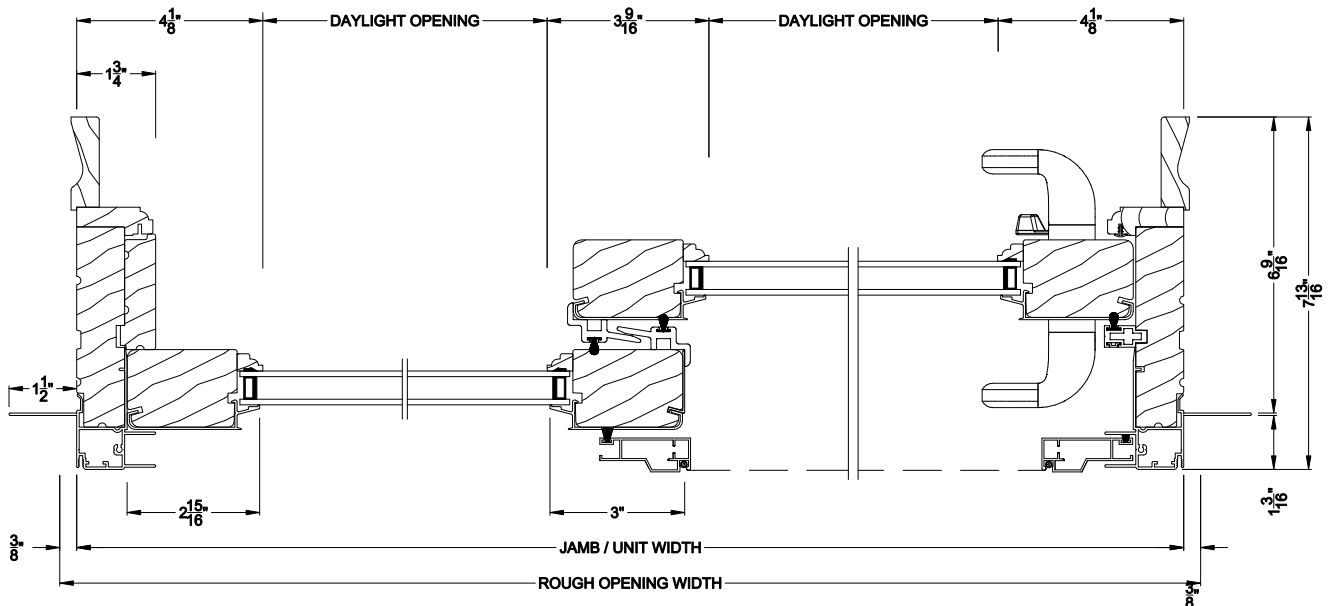

Weather Shield®

Signature Series™

Sliding Patio Doors

CROSS SECTION DETAILS

SIGNATURE SLIDING PATIO DOOR (8714)
Vertical Section

SIGNATURE SLIDING PATIO DOOR (8714)
Vertical Section - Fixed Sidelite with Low profile sill stop

SIGNATURE SLIDING PATIO DOOR (8714)
Horizontal Section

Note: All dimensions are approximate. Weather Shield reserves the right to change specifications without notice.

Weather Shield®

Signature Series™

Sliding Patio Doors

CROSS SECTION DETAILS

SIGNATURE SLIDING PATIO DOOR (8714)
Vertical Section - 6-9/16" jamb

SIGNATURE SLIDING PATIO DOOR (8714)
Vertical Section - Fixed Sidelite with Low profile sill stop - 6-9/16" jamb

SIGNATURE SLIDING PATIO DOOR (8714)
Horizontal Section - 6-9/16" jamb

Note: All dimensions are approximate. Weather Shield reserves the right to change specifications without notice.

Weather Shield®

Signature Series™

Sliding Patio Doors

CROSS SECTION DETAILS

SIGNATURE SLIDING PATIO DOOR (8714)
Horizontal Section - 3 Panel Door