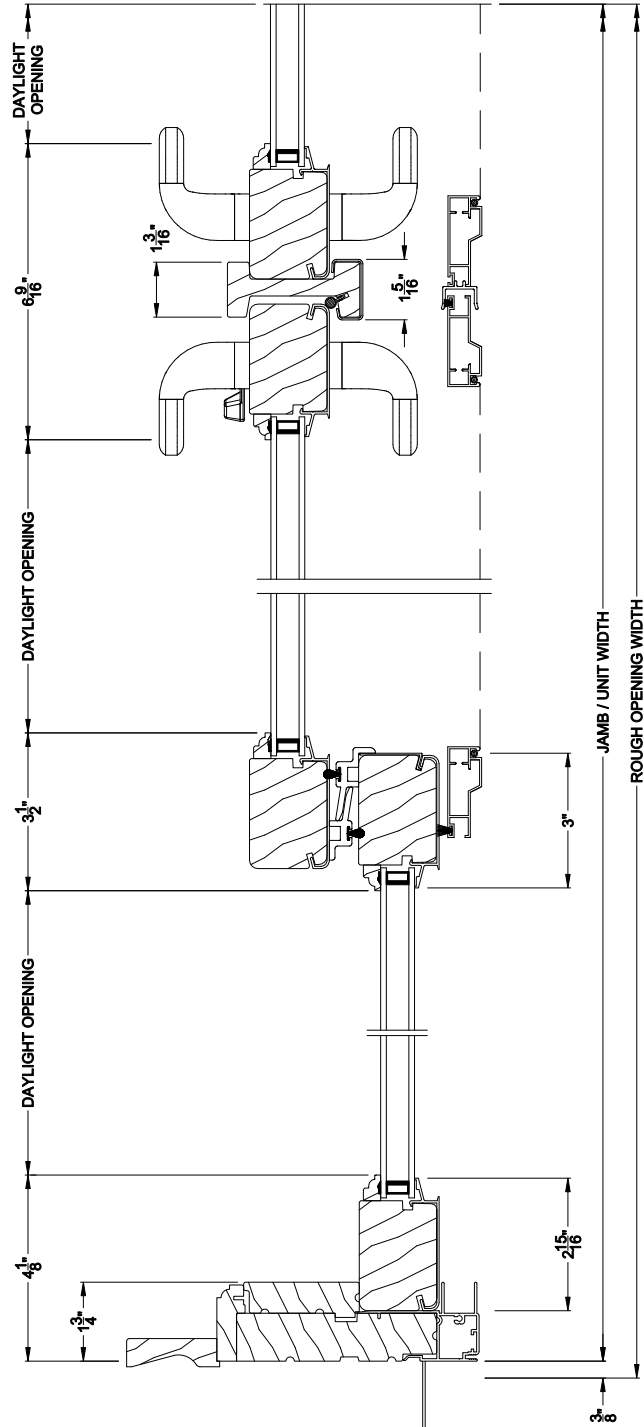

CROSS SECTION DETAILS

SIGNATURE SLIDING PATIO DOOR (8714)
Vertical Section - 6-9/16" jamb

SIGNATURE SLIDING PATIO DOOR (8714)
Vertical Section - Fixed Sidelite with Low profile sill stop - 6-9/16" jamb

SIGNATURE SLIDING PATIO DOOR (8714)
Horizontal Section - 6-9/16" jamb

SIGNATURE SLIDING PATIO DOOR (8714)
Horizontal Section - 4 Panel Door

Note: All dimensions are approximate. Weather Shield reserves the right to change specifications without notice.

Weather Shield®

Signature Series™

Sliding Patio Doors

CROSS SECTION DETAILS

SIGNATURE SLIDING PATIO DOOR (8714)
Horizontal Section - 3 Panel Door - 6-9/16" jamb

SIGNATURE SLIDING PATIO DOOR (8714)
Horizontal Section - 4-Panel Door - 6-9/16" jamb

Note: All dimensions are approximate. Weather Shield reserves the right to change specifications without notice.