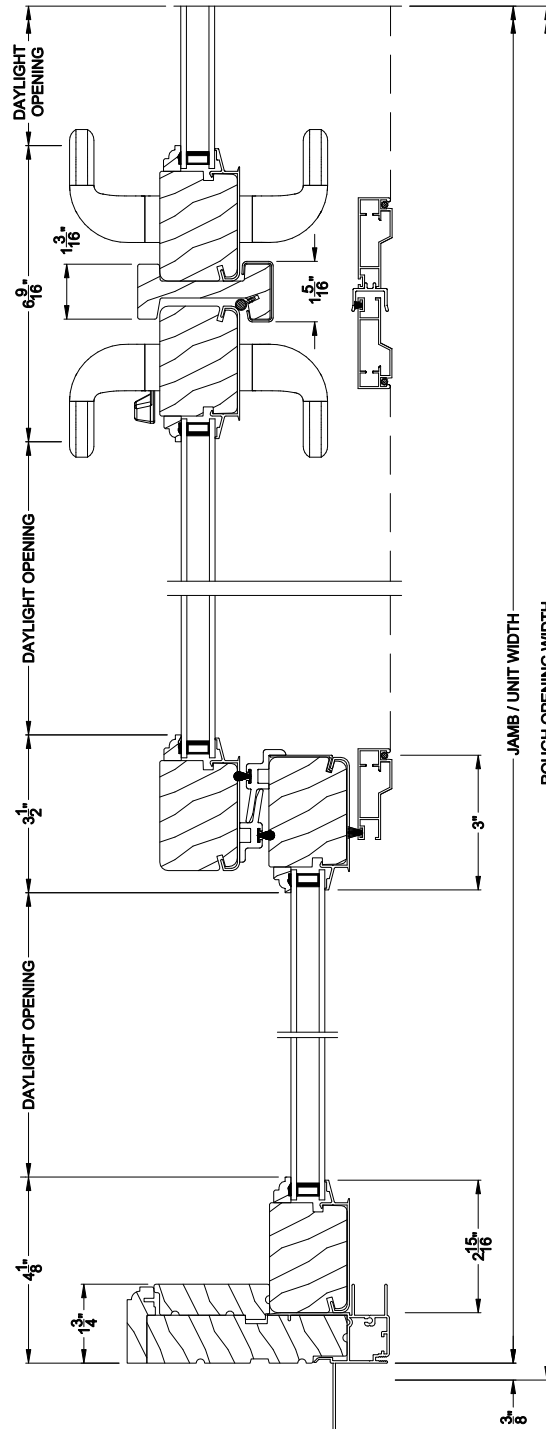

CROSS SECTION DETAILS

SIGNATURE SLIDING PATIO DOOR (8714)
Vertical Section - 6-9/16" jamb

SIGNATURE SLIDING PATIO DOOR (8714)
Vertical Section - Fixed Sidelite with Low profile sill stop - 6-9/16" jamb

SIGNATURE SLIDING PATIO DOOR (8714)
Horizontal Section - 6-9/16" jamb

Note: All dimensions are approximate. Weather Shield reserves the right to change specifications without notice.

Weather Shield®

Signature Series™

Sliding Patio Doors

CROSS SECTION DETAILS

SIGNATURE SLIDING PATIO DOOR (8714)
Horizontal Section - 3 Panel Door

SIGNATURE SLIDING PATIO DOOR (8714)
Horizontal Section - 4 Panel Door

Note: All dimensions are approximate. Weather Shield reserves the right to change specifications without notice.

Weather Shield®

Signature Series™

Sliding Patio Doors

CROSS SECTION DETAILS

SIGNATURE SLIDING PATIO DOOR (8714)
Horizontal Section - 3 Panel Door - 6-9/16" jamb

SIGNATURE SLIDING PATIO DOOR (8714)
Horizontal Section - 4-Panel Door - 6-9/16" jamb