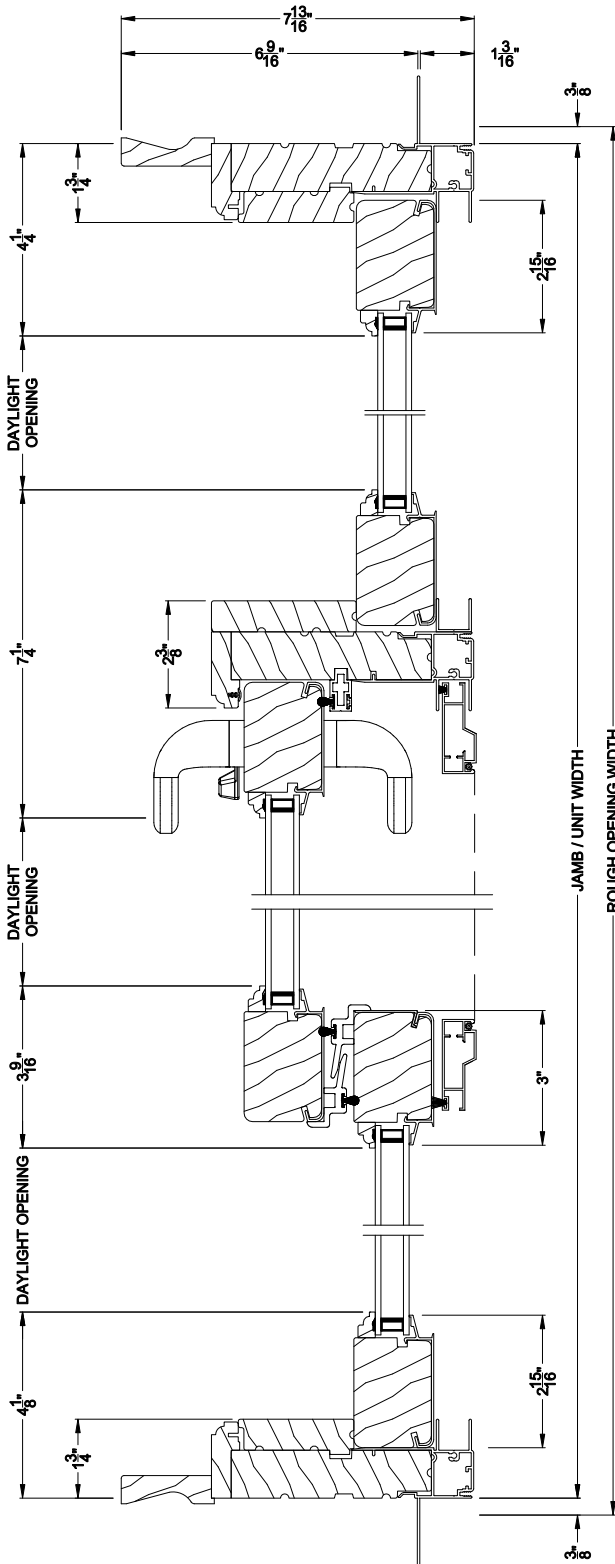

CROSS SECTION DETAILS

SIGNATURE SLIDING PATIO DOOR (8714)
Vertical Section - 6-9/16" jamb

SIGNATURE SLIDING PATIO DOOR (8714)
Vertical Section - Fixed Sidelite with Low profile sill stop - 6-9/16" jamb

SIGNATURE SLIDING PATIO DOOR (8714)
Horizontal Section - 6-9/16" jamb

SIGNATURE SLIDING PATIO DOOR (8714)
Horizontal Section - 4 Panel Door

Note: All dimensions are approximate. Weather Shield reserves the right to change specifications without notice.

Weather Shield®

Signature Series™

Sliding Patio Doors

CROSS SECTION DETAILS

SIGNATURE SLIDING PATIO DOOR (8714)
Horizontal Section - 3 Panel Door - 6-9/16" jamb

SIGNATURE SLIDING PATIO DOOR (8714)
Horizontal Section - 4-Panel Door - 6-9/16" jamb

Note: All dimensions are approximate. Weather Shield reserves the right to change specifications without notice.