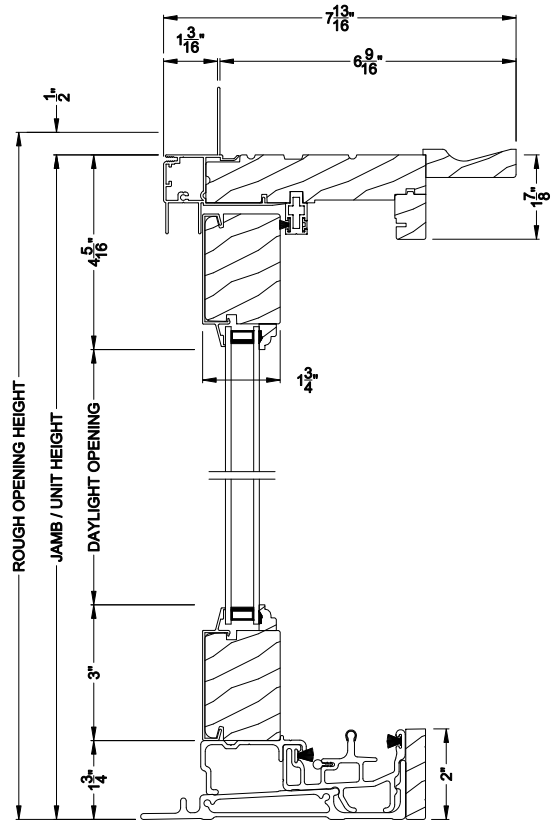

Weather Shield®

Signature Series™

Sliding Patio Doors

CROSS SECTION DETAILS

SIGNATURE SLIDING PATIO DOOR (8714)
Vertical Section

SIGNATURE SLIDING PATIO DOOR (8714)
Vertical Section - Fixed Sidelite with Low profile sill stop

SIGNATURE SLIDING PATIO DOOR (8714)
Horizontal Section

Note: All dimensions are approximate. Weather Shield reserves the right to change specifications without notice.

Weather Shield®

Signature Series™

Sliding Patio Doors

CROSS SECTION DETAILS

SIGNATURE SLIDING PATIO DOOR (8714)
Vertical Section - 6-9/16" jamb

SIGNATURE SLIDING PATIO DOOR (8714)
Vertical Section - Fixed Sidelite with Low profile sill stop - 6-9/16" jamb

SIGNATURE SLIDING PATIO DOOR (8714)
Horizontal Section - 6-9/16" jamb

Note: All dimensions are approximate. Weather Shield reserves the right to change specifications without notice.

Weather Shield®

Signature Series™

Sliding Patio Doors

CROSS SECTION DETAILS

SIGNATURE SLIDING PATIO DOOR (8714)
Horizontal Section - 3 Panel Door