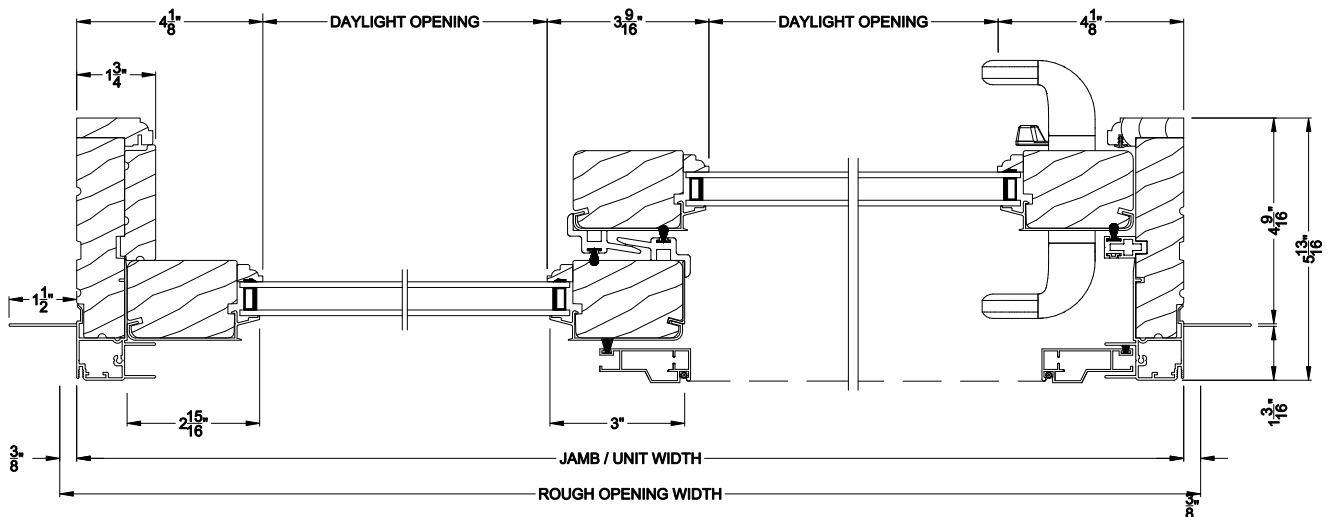

Weather Shield®

Signature Series™

Sliding Patio Doors

CROSS SECTION DETAILS

SIGNATURE SLIDING PATIO DOOR (8714)
Vertical Section

SIGNATURE SLIDING PATIO DOOR (8714)
Vertical Section - Fixed Sidelite with Low profile sill stop

SIGNATURE SLIDING PATIO DOOR (8714)
Horizontal Section

Note: All dimensions are approximate. Weather Shield reserves the right to change specifications without notice.

Weather Shield®

Signature Series™

Sliding Patio Doors

CROSS SECTION DETAILS

SIGNATURE SLIDING PATIO DOOR (8714)
Vertical Section - 6-9/16" jamb

SIGNATURE SLIDING PATIO DOOR (8714)
Vertical Section - Fixed Sidelite with Low profile sill stop - 6-9/16" jamb

SIGNATURE SLIDING PATIO DOOR (8714)
Horizontal Section - 6-9/16" jamb

Note: All dimensions are approximate. Weather Shield reserves the right to change specifications without notice.

Weather Shield®

Signature Series™

Sliding Patio Doors

CROSS SECTION DETAILS

SIGNATURE SLIDING PATIO DOOR (8714)
Horizontal Section - 3 Panel Door