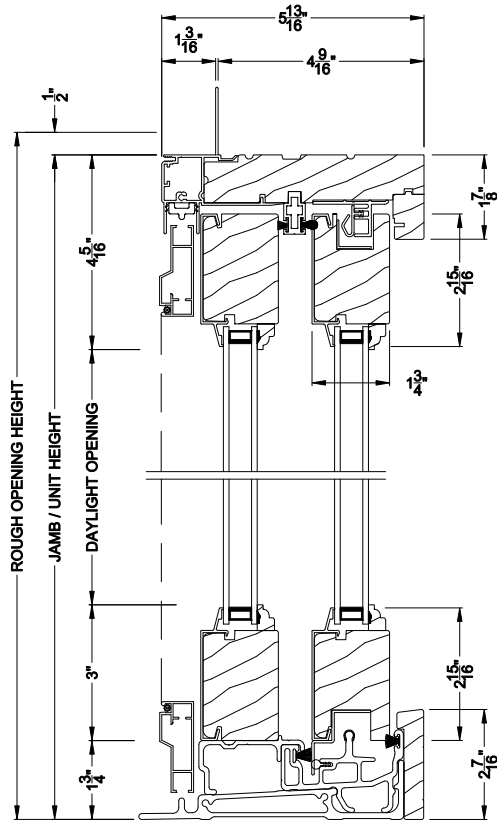

Weather Shield®

Signature Series™

Sliding Patio Doors

CROSS SECTION DETAILS

SIGNATURE SLIDING PATIO DOOR (8714)
Vertical Section

SIGNATURE SLIDING PATIO DOOR (8714)
Vertical Section - Fixed Sidelite with Low profile sill stop

SIGNATURE SLIDING PATIO DOOR (8714)
Horizontal Section

Note: All dimensions are approximate. Weather Shield reserves the right to change specifications without notice.

Weather Shield®

Signature Series™

Sliding Patio Doors

CROSS SECTION DETAILS

SIGNATURE SLIDING PATIO DOOR (8714)
Vertical Section - 6-9/16" jamb

SIGNATURE SLIDING PATIO DOOR (8714)
Vertical Section - Fixed Sidelite with Low profile sill stop - 6-9/16" jamb

SIGNATURE SLIDING PATIO DOOR (8714)
Horizontal Section - 6-9/16" jamb

Note: All dimensions are approximate. Weather Shield reserves the right to change specifications without notice.