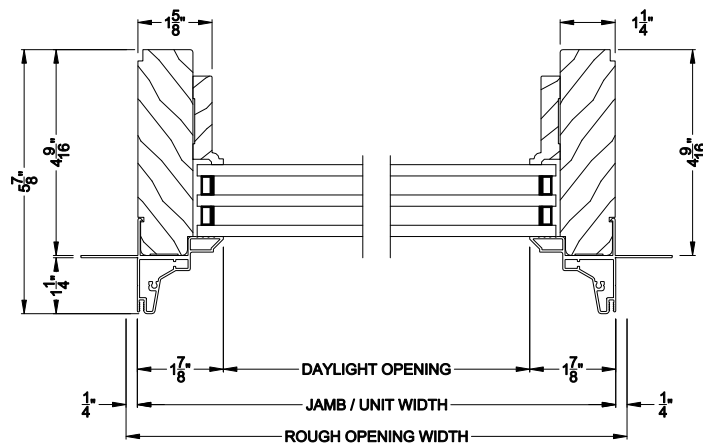

SIGNATURE SPECIAL SHAPE DIRECT-SET (8306)
Horizontal Section

SIGNATURE SPECIAL SHAPE DIRECT-SET
Vertical Mull Section

Note: All dimensions are approximate. Weather Shield reserves the right to change specifications without notice.

SIGNATURE SPECIAL SHAPE DIRECT-SET (8306)
Horizontal Section - 6-9/16" jamb

SIGNATURE SPECIAL SHAPE DIRECT-SET
Vertical Mull Section

Note: All dimensions are approximate. Weather Shield reserves the right to change specifications without notice.

SIGNATURE DIRECT-SET SPECIAL SHAPE (8306)
Vertical Section - ES Zo-E 7

SIGNATURE DIRECT-SET SPECIAL SHAPE (8306)
Horizontal Section - ES Zo-E 7

Note: All dimensions are approximate. Weather Shield reserves the right to change specifications without notice.