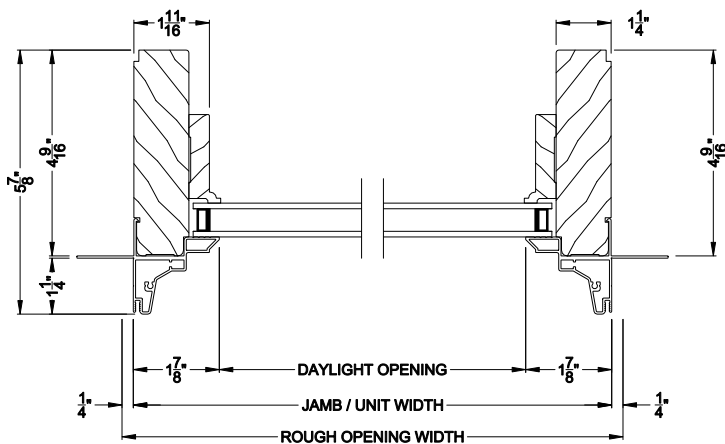

Double Hung / Slider frame style

SIGNATURE SPECIAL SHAPE DIRECT-SET (8306)
Vertical Section

SIGNATURE SPECIAL SHAPE DIRECT-SET
Horizontal Stack Section

SIGNATURE SPECIAL SHAPE DIRECT-SET
Horizontal Stack Section

SIGNATURE SPECIAL SHAPE DIRECT-SET (8306)
Horizontal Section

SIGNATURE SPECIAL SHAPE DIRECT-SET
Vertical Mull Section

Note: All dimensions are approximate. Weather Shield reserves the right to change specifications without notice.

Double Hung / Slider frame style

SIGNATURE SPECIAL SHAPE DIRECT-SET (8306)
Vertical Section - 6-9/16" jamb

SIGNATURE SPECIAL SHAPE DIRECT-SET
Horizontal Stack Section

SIGNATURE SPECIAL SHAPE DIRECT-SET
Horizontal Stack Section

SIGNATURE SPECIAL SHAPE DIRECT-SET (8306)
Horizontal Section - 6-9/16" jamb

SIGNATURE SPECIAL SHAPE DIRECT-SET
Vertical Mull Section

Note: All dimensions are approximate. Weather Shield reserves the right to change specifications without notice.