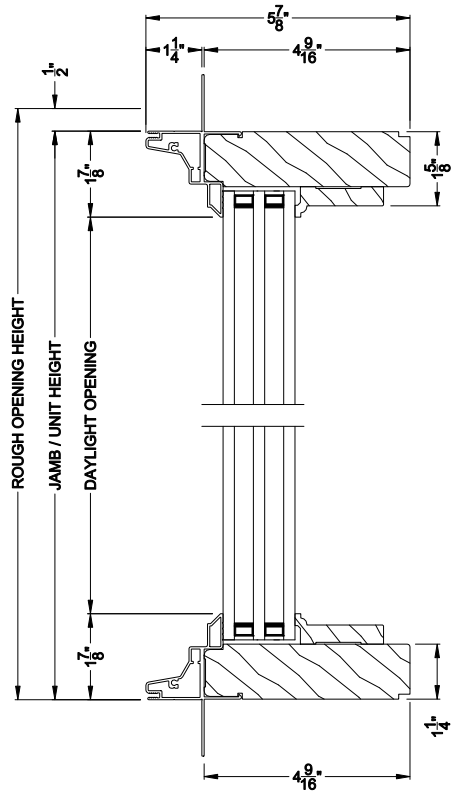

SIGNATURE SPECIAL SHAPE DIRECT-SET (8306)
Horizontal Section

SIGNATURE SPECIAL SHAPE DIRECT-SET
Vertical Mull Section

Note: All dimensions are approximate. Weather Shield reserves the right to change specifications without notice.

Double Hung / Slider frame style

SIGNATURE SPECIAL SHAPE DIRECT-SET (8306)
Vertical Section - 6-9/16" jamb

SIGNATURE SPECIAL SHAPE DIRECT-SET
Horizontal Stack Section

SIGNATURE SPECIAL SHAPE DIRECT-SET
Horizontal Stack Section

SIGNATURE SPECIAL SHAPE DIRECT-SET (8306)
Horizontal Section - 6-9/16" jamb

SIGNATURE SPECIAL SHAPE DIRECT-SET
Vertical Mull Section

Note: All dimensions are approximate. Weather Shield reserves the right to change specifications without notice.

SIGNATURE DIRECT-SET SPECIAL SHAPE (8306)
Vertical Section - ES Zo-E 7

SIGNATURE DIRECT-SET SPECIAL SHAPE (8306)
Horizontal Section - ES Zo-E 7

Note: All dimensions are approximate. Weather Shield reserves the right to change specifications without notice.