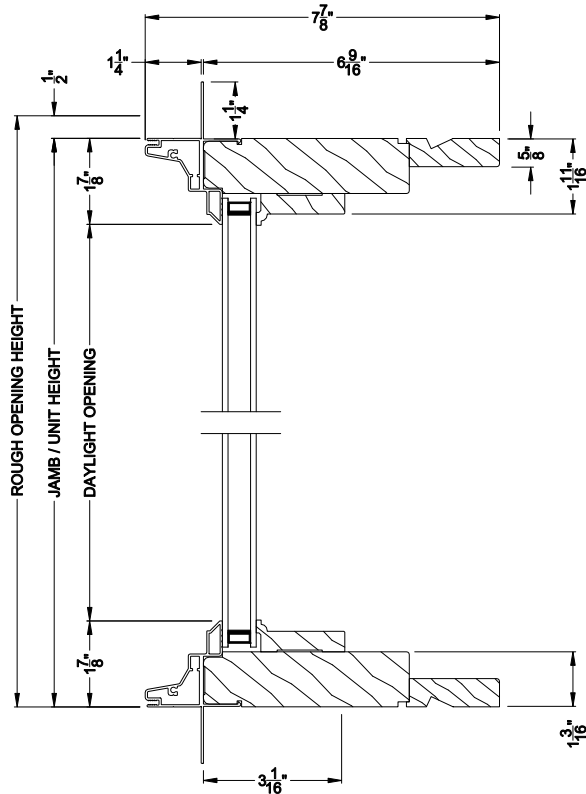

Double Hung / Slider frame style

SIGNATURE SPECIAL SHAPE DIRECT-SET (8306)
Vertical Section

SIGNATURE SPECIAL SHAPE DIRECT-SET
Horizontal Stack Section

SIGNATURE SPECIAL SHAPE DIRECT-SET
Horizontal Stack Section

SIGNATURE SPECIAL SHAPE DIRECT-SET (8306)
Horizontal Section

SIGNATURE SPECIAL SHAPE DIRECT-SET
Vertical Mull Section

Note: All dimensions are approximate. Weather Shield reserves the right to change specifications without notice.

Double Hung / Slider frame style

SIGNATURE SPECIAL SHAPE DIRECT-SET (8306)
Vertical Section - 6-9/16" jamb

SIGNATURE SPECIAL SHAPE DIRECT-SET
Horizontal Stack Section

SIGNATURE SPECIAL SHAPE DIRECT-SET
Horizontal Stack Section

SIGNATURE SPECIAL SHAPE DIRECT-SET (8306)
Horizontal Section - 6-9/16" jamb

SIGNATURE SPECIAL SHAPE DIRECT-SET
Vertical Mull Section

Note: All dimensions are approximate. Weather Shield reserves the right to change specifications without notice.