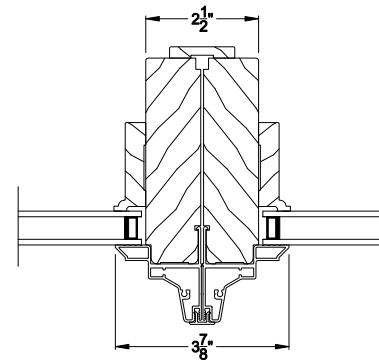

Double Hung / Slider frame style

SIGNATURE SPECIAL SHAPE DIRECT-SET (8306)
Vertical Section

SIGNATURE SPECIAL SHAPE DIRECT-SET
Horizontal Stack Section

SIGNATURE SPECIAL SHAPE DIRECT-SET
Horizontal Stack Section

SIGNATURE SPECIAL SHAPE DIRECT-SET (8306)
Horizontal Section

SIGNATURE SPECIAL SHAPE DIRECT-SET
Vertical Mull Section

Note: All dimensions are approximate. Weather Shield reserves the right to change specifications without notice.

Double Hung / Slider frame style

SIGNATURE SPECIAL SHAPE DIRECT-SET (8306)
Vertical Section - 6-9/16" jamb

SIGNATURE SPECIAL SHAPE DIRECT-SET
Horizontal Stack Section

SIGNATURE SPECIAL SHAPE DIRECT-SET
Horizontal Stack Section

SIGNATURE SPECIAL SHAPE DIRECT-SET (8306)
Horizontal Section - 6-9/16" jamb

SIGNATURE SPECIAL SHAPE DIRECT-SET
Vertical Mull Section

Note: All dimensions are approximate. Weather Shield reserves the right to change specifications without notice.