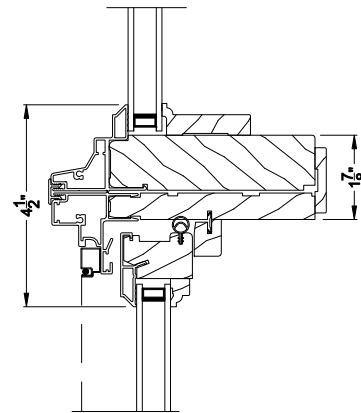

Double Hung / Slider frame style

SIGNATURE SPECIAL SHAPE DIRECT-SET (8306)
Vertical Section

SIGNATURE SPECIAL SHAPE DIRECT-SET
Horizontal Stack Section

SIGNATURE SPECIAL SHAPE DIRECT-SET
Horizontal Stack Section

SIGNATURE SPECIAL SHAPE DIRECT-SET (8306)
Horizontal Section

SIGNATURE SPECIAL SHAPE DIRECT-SET
Vertical Mull Section

Note: All dimensions are approximate. Weather Shield reserves the right to change specifications without notice.

Double Hung / Slider frame style

SIGNATURE SPECIAL SHAPE DIRECT-SET (8306)
Vertical Section - 6-9/16" jamb

SIGNATURE SPECIAL SHAPE DIRECT-SET
Horizontal Stack Section

SIGNATURE SPECIAL SHAPE DIRECT-SET
Horizontal Stack Section

SIGNATURE SPECIAL SHAPE DIRECT-SET (8306)
Horizontal Section - 6-9/16" jamb

SIGNATURE SPECIAL SHAPE DIRECT-SET
Vertical Mull Section

Note: All dimensions are approximate. Weather Shield reserves the right to change specifications without notice.