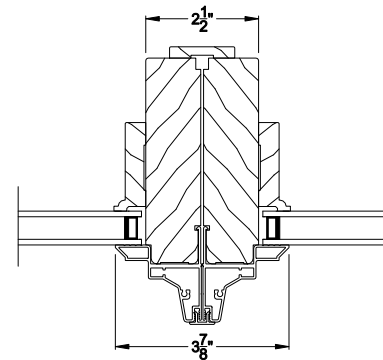

SIGNATURE SPECIAL SHAPE DIRECT-SET (8306)
Horizontal Section

SIGNATURE SPECIAL SHAPE DIRECT-SET
Vertical Mull Section

Note: All dimensions are approximate. Weather Shield reserves the right to change specifications without notice.

Double Hung / Slider frame style

SIGNATURE SPECIAL SHAPE DIRECT-SET (8306)
Vertical Section - 6-9/16" jamb

SIGNATURE SPECIAL SHAPE DIRECT-SET
Horizontal Stack Section

SIGNATURE SPECIAL SHAPE DIRECT-SET
Horizontal Stack Section

SIGNATURE SPECIAL SHAPE DIRECT-SET (8306)
Horizontal Section - 6-9/16" jamb

SIGNATURE SPECIAL SHAPE DIRECT-SET
Vertical Mull Section

Note: All dimensions are approximate. Weather Shield reserves the right to change specifications without notice.

SIGNATURE DIRECT-SET SPECIAL SHAPE (8306)
Vertical Section - ES Zo-E 7

SIGNATURE DIRECT-SET SPECIAL SHAPE (8306)
Horizontal Section - ES Zo-E 7

Note: All dimensions are approximate. Weather Shield reserves the right to change specifications without notice.