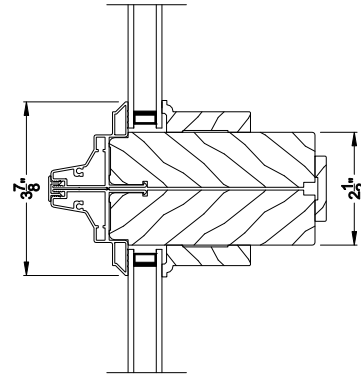

Double Hung / Slider frame style

SIGNATURE SPECIAL SHAPE DIRECT-SET (8306)
Vertical Section

SIGNATURE SPECIAL SHAPE DIRECT-SET
Horizontal Stack Section

SIGNATURE SPECIAL SHAPE DIRECT-SET
Horizontal Stack Section

SIGNATURE SPECIAL SHAPE DIRECT-SET (8306)
Horizontal Section

SIGNATURE SPECIAL SHAPE DIRECT-SET
Vertical Mull Section

Note: All dimensions are approximate. Weather Shield reserves the right to change specifications without notice.

Double Hung / Slider frame style

SIGNATURE SPECIAL SHAPE DIRECT-SET (8306)
Vertical Section - 6-9/16" jamb

SIGNATURE SPECIAL SHAPE DIRECT-SET
Horizontal Stack Section

SIGNATURE SPECIAL SHAPE DIRECT-SET
Horizontal Stack Section

SIGNATURE SPECIAL SHAPE DIRECT-SET (8306)
Horizontal Section - 6-9/16" jamb

SIGNATURE SPECIAL SHAPE DIRECT-SET
Vertical Mull Section

Note: All dimensions are approximate. Weather Shield reserves the right to change specifications without notice.