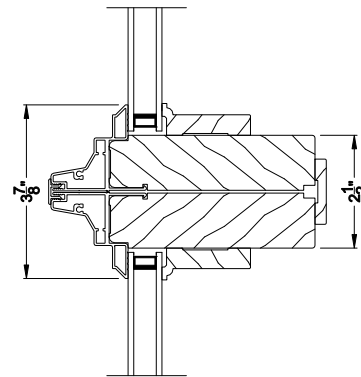

SIGNATURE SPECIAL SHAPE DIRECT-SET (8306)
Horizontal Section

SIGNATURE SPECIAL SHAPE DIRECT-SET
Vertical Mull Section

Note: All dimensions are approximate. Weather Shield reserves the right to change specifications without notice.

Double Hung / Slider frame style

SIGNATURE SPECIAL SHAPE DIRECT-SET (8306)
Vertical Section - 6-9/16" jamb

SIGNATURE SPECIAL SHAPE DIRECT-SET
Horizontal Stack Section

SIGNATURE SPECIAL SHAPE DIRECT-SET
Horizontal Stack Section

SIGNATURE SPECIAL SHAPE DIRECT-SET (8306)
Horizontal Section - 6-9/16" jamb

SIGNATURE SPECIAL SHAPE DIRECT-SET
Vertical Mull Section

Note: All dimensions are approximate. Weather Shield reserves the right to change specifications without notice.

SIGNATURE DIRECT-SET SPECIAL SHAPE (8306)
Vertical Section - ES Zo-E 7

SIGNATURE DIRECT-SET SPECIAL SHAPE (8306)
Horizontal Section - ES Zo-E 7

Note: All dimensions are approximate. Weather Shield reserves the right to change specifications without notice.