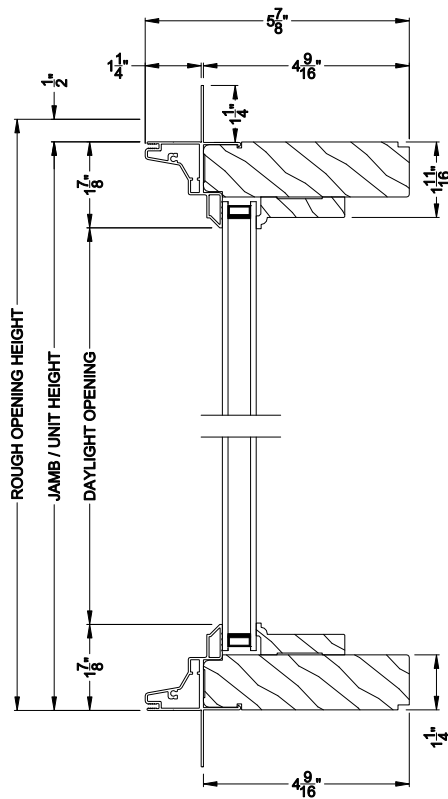

Double Hung / Slider frame style

SIGNATURE SPECIAL SHAPE DIRECT-SET (8306)
Vertical Section

SIGNATURE SPECIAL SHAPE DIRECT-SET
Horizontal Stack Section

SIGNATURE SPECIAL SHAPE DIRECT-SET
Horizontal Stack Section

SIGNATURE SPECIAL SHAPE DIRECT-SET (8306)
Horizontal Section

SIGNATURE SPECIAL SHAPE DIRECT-SET
Vertical Mull Section

Note: All dimensions are approximate. Weather Shield reserves the right to change specifications without notice.

Double Hung / Slider frame style

SIGNATURE SPECIAL SHAPE DIRECT-SET (8306)
Vertical Section - 6-9/16" jamb

SIGNATURE SPECIAL SHAPE DIRECT-SET
Horizontal Stack Section

SIGNATURE SPECIAL SHAPE DIRECT-SET
Horizontal Stack Section

SIGNATURE SPECIAL SHAPE DIRECT-SET (8306)
Horizontal Section - 6-9/16" jamb

SIGNATURE SPECIAL SHAPE DIRECT-SET
Vertical Mull Section

Note: All dimensions are approximate. Weather Shield reserves the right to change specifications without notice.