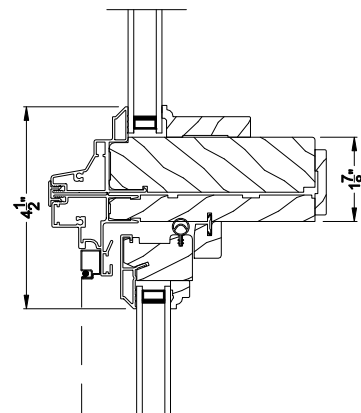

SIGNATURE SPECIAL SHAPE DIRECT-SET (8306)
Horizontal Section

SIGNATURE SPECIAL SHAPE DIRECT-SET
Vertical Mull Section

Note: All dimensions are approximate. Weather Shield reserves the right to change specifications without notice.

Double Hung / Slider frame style

SIGNATURE SPECIAL SHAPE DIRECT-SET (8306)
Vertical Section - 6-9/16" jamb

SIGNATURE SPECIAL SHAPE DIRECT-SET
Horizontal Stack Section

SIGNATURE SPECIAL SHAPE DIRECT-SET
Horizontal Stack Section

SIGNATURE SPECIAL SHAPE DIRECT-SET (8306)
Horizontal Section - 6-9/16" jamb

SIGNATURE SPECIAL SHAPE DIRECT-SET
Vertical Mull Section

Note: All dimensions are approximate. Weather Shield reserves the right to change specifications without notice.

SIGNATURE DIRECT-SET SPECIAL SHAPE (8306)
Vertical Section - ES Zo-E 7

SIGNATURE DIRECT-SET SPECIAL SHAPE (8306)
Horizontal Section - ES Zo-E 7

Note: All dimensions are approximate. Weather Shield reserves the right to change specifications without notice.