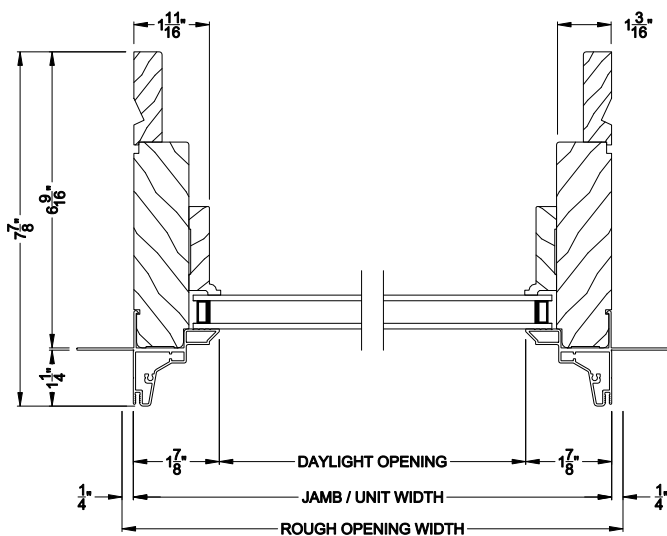

SIGNATURE SPECIAL SHAPE DIRECT-SET (8306)
Horizontal Section

SIGNATURE SPECIAL SHAPE DIRECT-SET
Vertical Mull Section

Note: All dimensions are approximate. Weather Shield reserves the right to change specifications without notice.

Double Hung / Slider frame style

SIGNATURE SPECIAL SHAPE DIRECT-SET (8306)
Vertical Section - 6-9/16" jamb

SIGNATURE SPECIAL SHAPE DIRECT-SET
Horizontal Stack Section

SIGNATURE SPECIAL SHAPE DIRECT-SET
Horizontal Stack Section

SIGNATURE SPECIAL SHAPE DIRECT-SET (8306)
Horizontal Section - 6-9/16" jamb

SIGNATURE SPECIAL SHAPE DIRECT-SET
Vertical Mull Section

Note: All dimensions are approximate. Weather Shield reserves the right to change specifications without notice.

SIGNATURE DIRECT-SET SPECIAL SHAPE (8306)
Vertical Section - ES Zo-E 7

SIGNATURE DIRECT-SET SPECIAL SHAPE (8306)
Horizontal Section - ES Zo-E 7

Note: All dimensions are approximate. Weather Shield reserves the right to change specifications without notice.