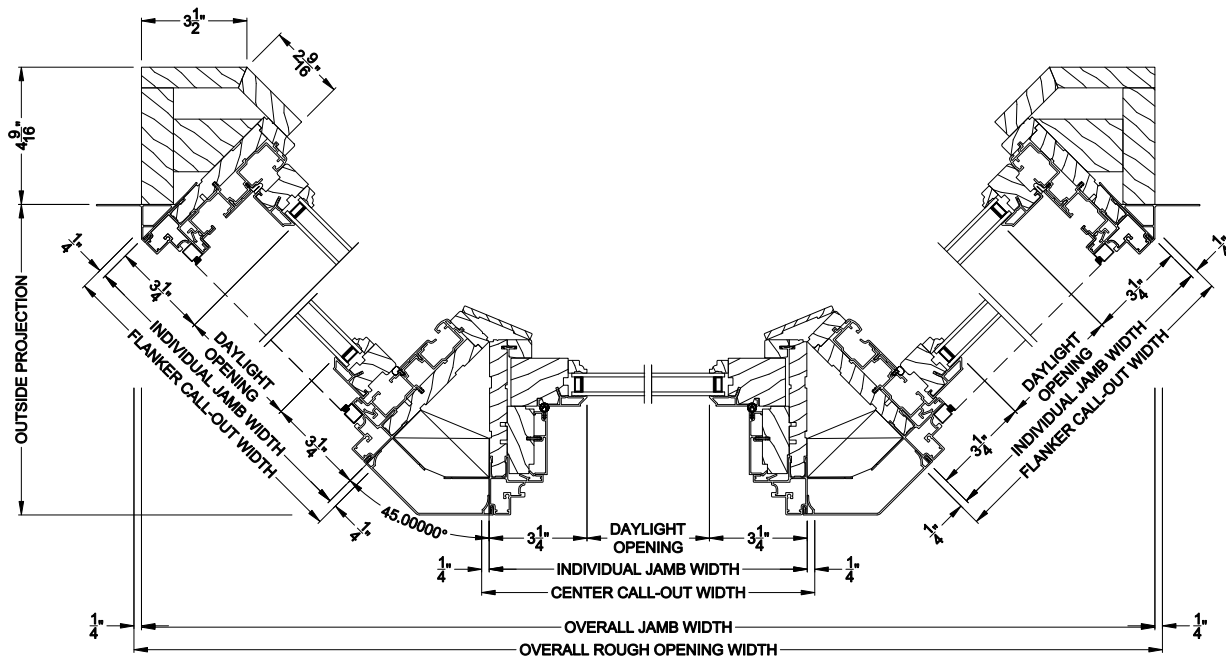

Weather Shield®

Signature Series™

Double Hung Windows

CROSS SECTION DETAILS

SIGNATURE DOUBLE HUNG 45° A-BAY (8122)
Vertical Section - Operating flanker

SIGNATURE DOUBLE HUNG 45° A-BAY (8122)
Vertical Section - Picture center

SIGNATURE DOUBLE HUNG 45° A-BAY (8122)
Horizontal Section - Standard Jamb

Note: All dimensions are approximate. Weather Shield reserves the right to change specifications without notice.

Weather Shield®

Signature Series™

Double Hung Windows

CROSS SECTION DETAILS

SIGNATURE DOUBLE HUNG 45° A-BAY (8122)
Vertical Section - Operating flanker

SIGNATURE DOUBLE HUNG 45° A-BAY (8122)
Vertical Section - Picture center

SIGNATURE DOUBLE HUNG 45° A-BAY (8122)
Horizontal Section - Retrofit Jamb

Note: All dimensions are approximate. Weather Shield reserves the right to change specifications without notice.