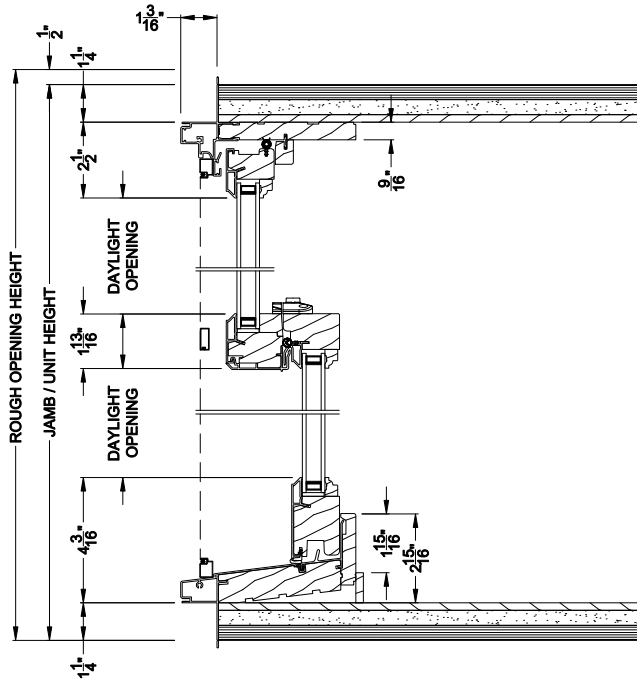

Weather Shield®

Signature Series™

Double Hung Windows

CROSS SECTION DETAILS

SIGNATURE DOUBLE HUNG 45° A-BAY (8122)
Vertical Section - Operating flanker

SIGNATURE DOUBLE HUNG 45° A-BAY (8122)
Vertical Section - Picture center

SIGNATURE DOUBLE HUNG 45° A-BAY (8122)
Horizontal Section - Standard Jamb

Note: All dimensions are approximate. Weather Shield reserves the right to change specifications without notice.

Weather Shield®

Signature Series™

Double Hung Windows

CROSS SECTION DETAILS

SIGNATURE DOUBLE HUNG 45° A-BAY (8122)
Vertical Section - Operating flanker

SIGNATURE DOUBLE HUNG 45° A-BAY (8122)
Vertical Section - Picture center

SIGNATURE DOUBLE HUNG 45° A-BAY (8122)
Horizontal Section - Retrofit Jamb

Note: All dimensions are approximate. Weather Shield reserves the right to change specifications without notice.