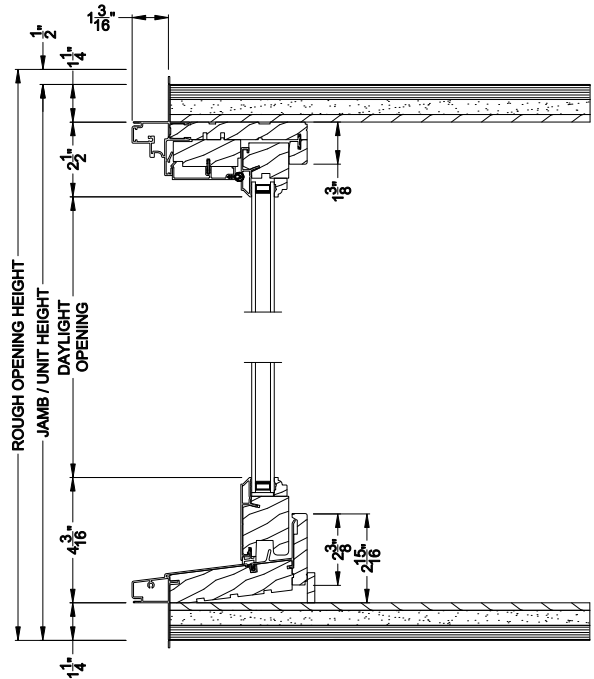

Weather Shield®

Signature Series™

Double Hung Windows

CROSS SECTION DETAILS

SIGNATURE DOUBLE HUNG 45° A-BAY (8122)
Vertical Section - Operating flanker

SIGNATURE DOUBLE HUNG 45° A-BAY (8122)
Vertical Section - Picture center

SIGNATURE DOUBLE HUNG 45° A-BAY (8122)
Horizontal Section - Standard Jamb

Note: All dimensions are approximate. Weather Shield reserves the right to change specifications without notice.

Weather Shield®

Signature Series™

Double Hung Windows

CROSS SECTION DETAILS

SIGNATURE DOUBLE HUNG 45° A-BAY (8122)
Vertical Section - Operating flanker

SIGNATURE DOUBLE HUNG 45° A-BAY (8122)
Vertical Section - Picture center

SIGNATURE DOUBLE HUNG 45° A-BAY (8122)
Horizontal Section - Retrofit Jamb

Note: All dimensions are approximate. Weather Shield reserves the right to change specifications without notice.