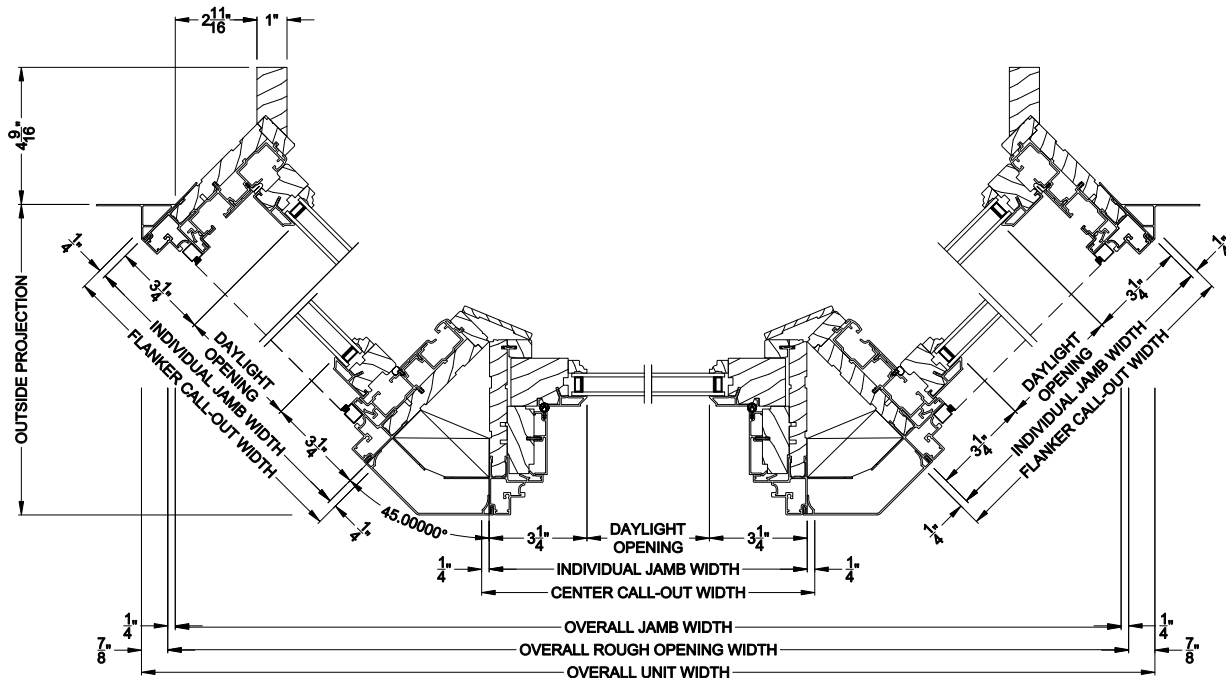

Weather Shield®

Signature Series™

Double Hung Windows

CROSS SECTION DETAILS

SIGNATURE DOUBLE HUNG 45° A-BAY (8122)
Vertical Section - Operating flanker

SIGNATURE DOUBLE HUNG 45° A-BAY (8122)
Vertical Section - Picture center

SIGNATURE DOUBLE HUNG 45° A-BAY (8122)
Horizontal Section - Standard Jamb

Note: All dimensions are approximate. Weather Shield reserves the right to change specifications without notice.

Weather Shield®

Signature Series™

Double Hung Windows

CROSS SECTION DETAILS

SIGNATURE DOUBLE HUNG 45° A-BAY (8122)
Vertical Section - Operating flanker

SIGNATURE DOUBLE HUNG 45° A-BAY (8122)
Vertical Section - Picture center

SIGNATURE DOUBLE HUNG 45° A-BAY (8122)
Horizontal Section - Retrofit Jamb

Note: All dimensions are approximate. Weather Shield reserves the right to change specifications without notice.