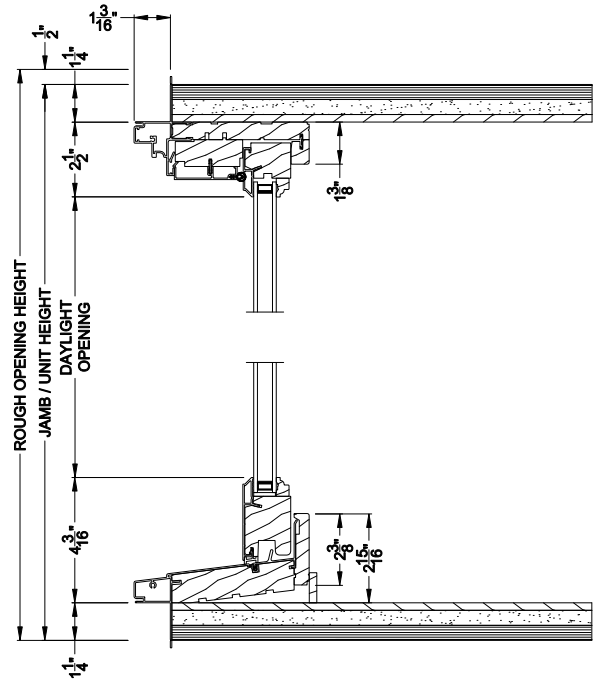

Weather Shield®

Signature Series™

Double Hung Windows

CROSS SECTION DETAILS

SIGNATURE DOUBLE HUNG 45° A-BAY (8122)
Vertical Section - Operating flanker

SIGNATURE DOUBLE HUNG 45° A-BAY (8122)
Vertical Section - Picture center

SIGNATURE DOUBLE HUNG 45° A-BAY (8122)
Horizontal Section - Standard Jamb

Note: All dimensions are approximate. Weather Shield reserves the right to change specifications without notice.

Weather Shield®

Signature Series™

Double Hung Windows

CROSS SECTION DETAILS

SIGNATURE DOUBLE HUNG 45° A-BAY (8122)
Vertical Section - Operating flanker

SIGNATURE DOUBLE HUNG 45° A-BAY (8122)
Vertical Section - Picture center

SIGNATURE DOUBLE HUNG 45° A-BAY (8122)
Horizontal Section - Retrofit Jamb

Note: All dimensions are approximate. Weather Shield reserves the right to change specifications without notice.