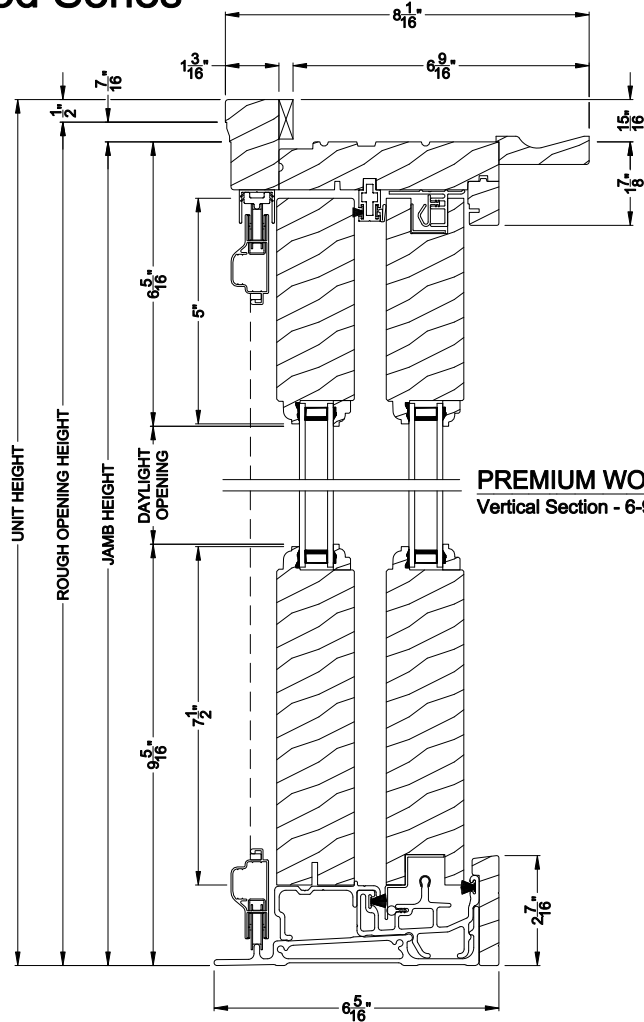

PREMIUM WOOD FRENCH SLIDING PATIO DOOR (6715)
Horizontal Section

Weather Shield®

Premium Wood Series™

French Sliding Patio Doors

CROSS SECTION DETAILS

PREMIUM WOOD FRENCH SLIDING PATIO DOOR (6715)
Vertical Section - 6-9/16" jamb