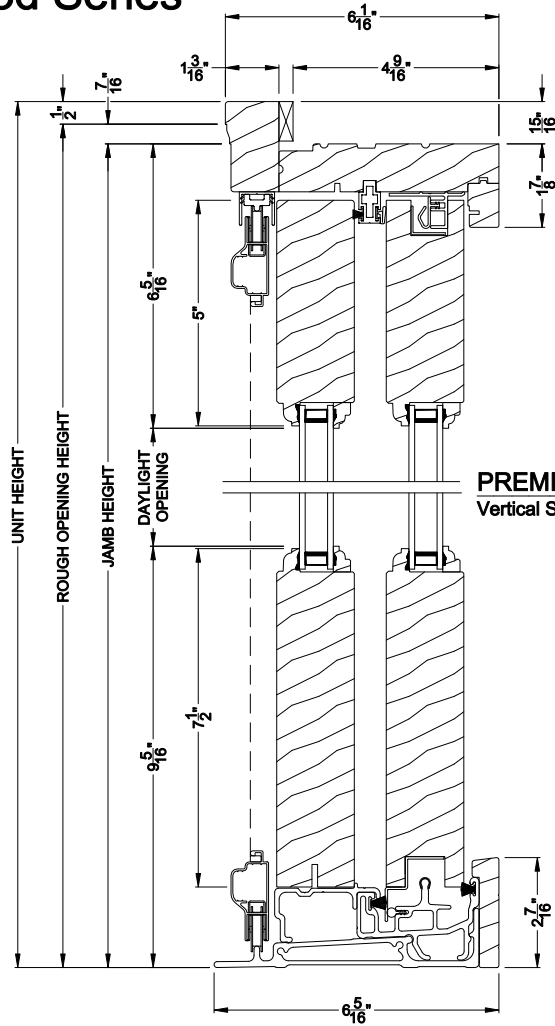

## CROSS SECTION DETAILS

**PREMIUM WOOD FRENCH SLIDING PATIO DOOR (6715)**  
Vertical Section

**PREMIUM WOOD FRENCH SLIDING PATIO DOOR (6715)**  
Horizontal Section

Note: All dimensions are approximate. Weather Shield reserves the right to change specifications without notice.