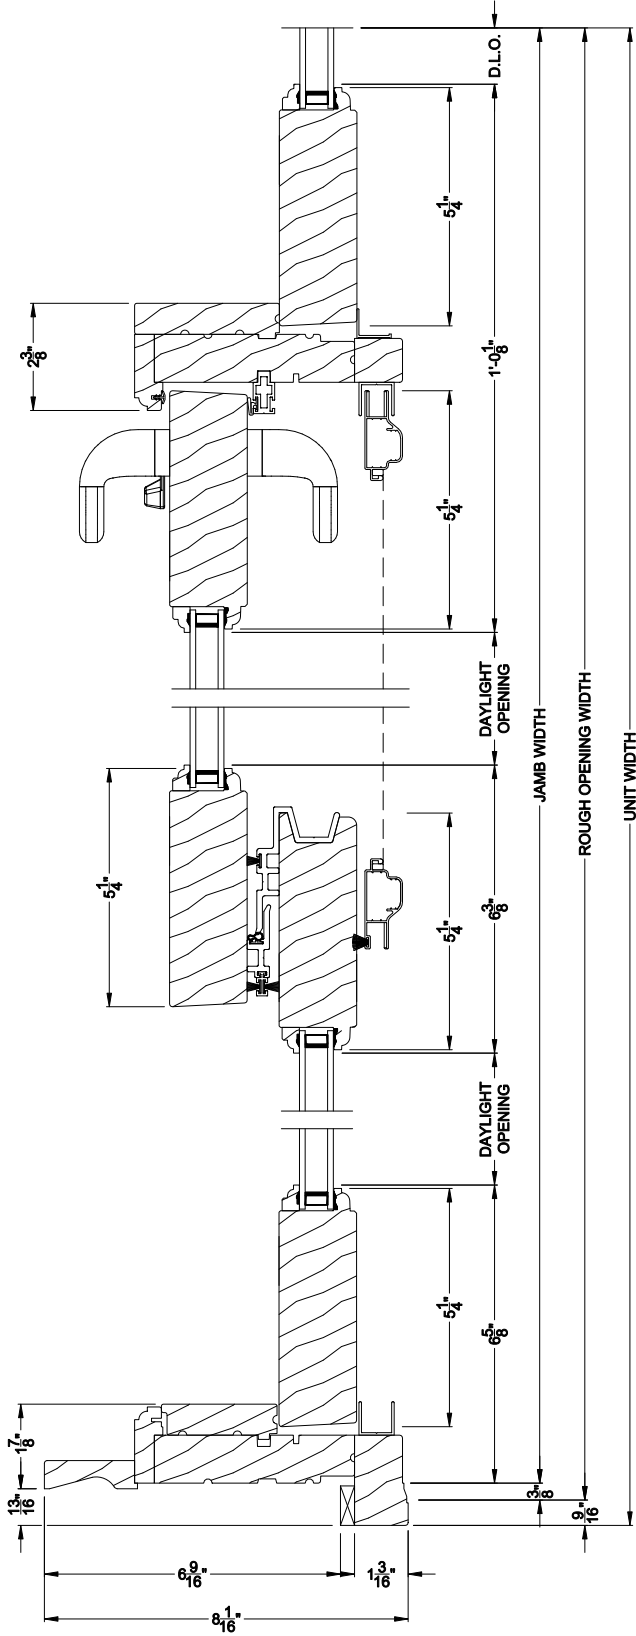

Weather Shield®

Premium Wood Series™

French Sliding Patio Doors

CROSS SECTION DETAILS

PREMIUM WOOD FRENCH SLIDING PATIO DOOR (6715)
Horizontal Section - 3 Panel Door - 6-9/16" jamb