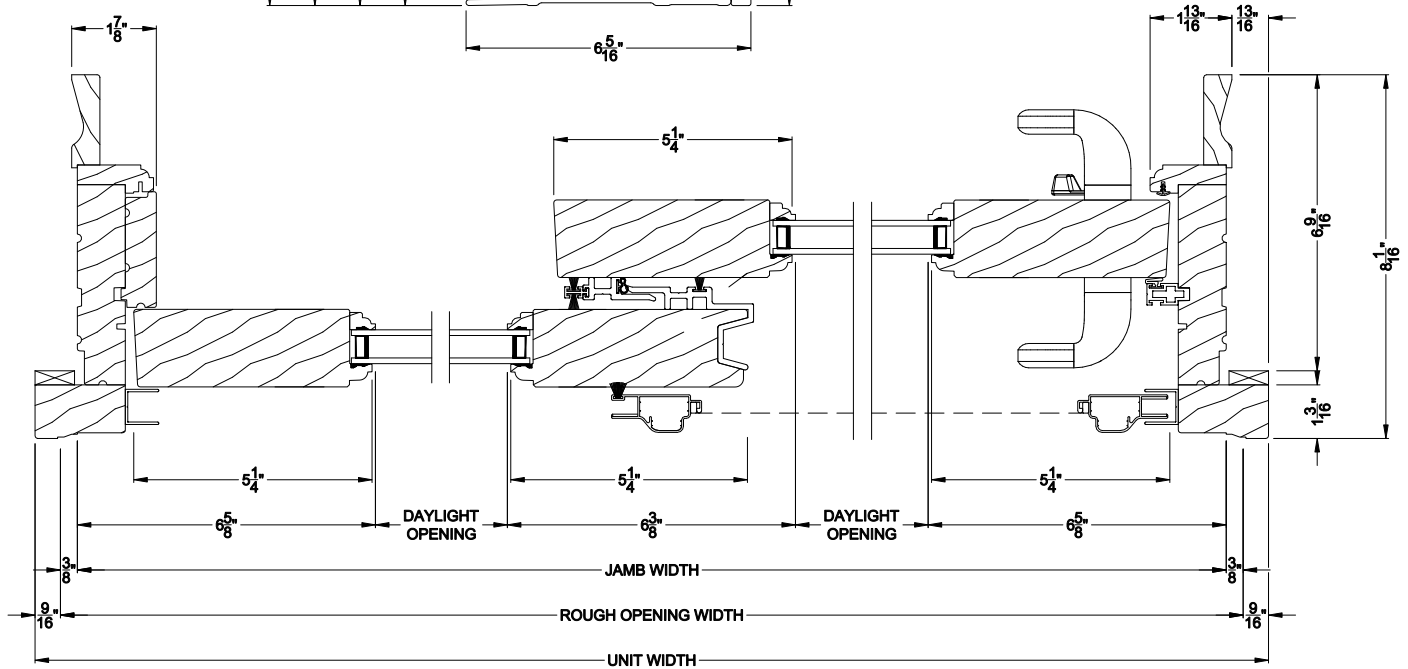

PREMIUM WOOD FRENCH SLIDING PATIO DOOR (6715)
Horizontal Section - 6-9/16" jamb

Note: All dimensions are approximate. Weather Shield reserves the right to change specifications without notice.