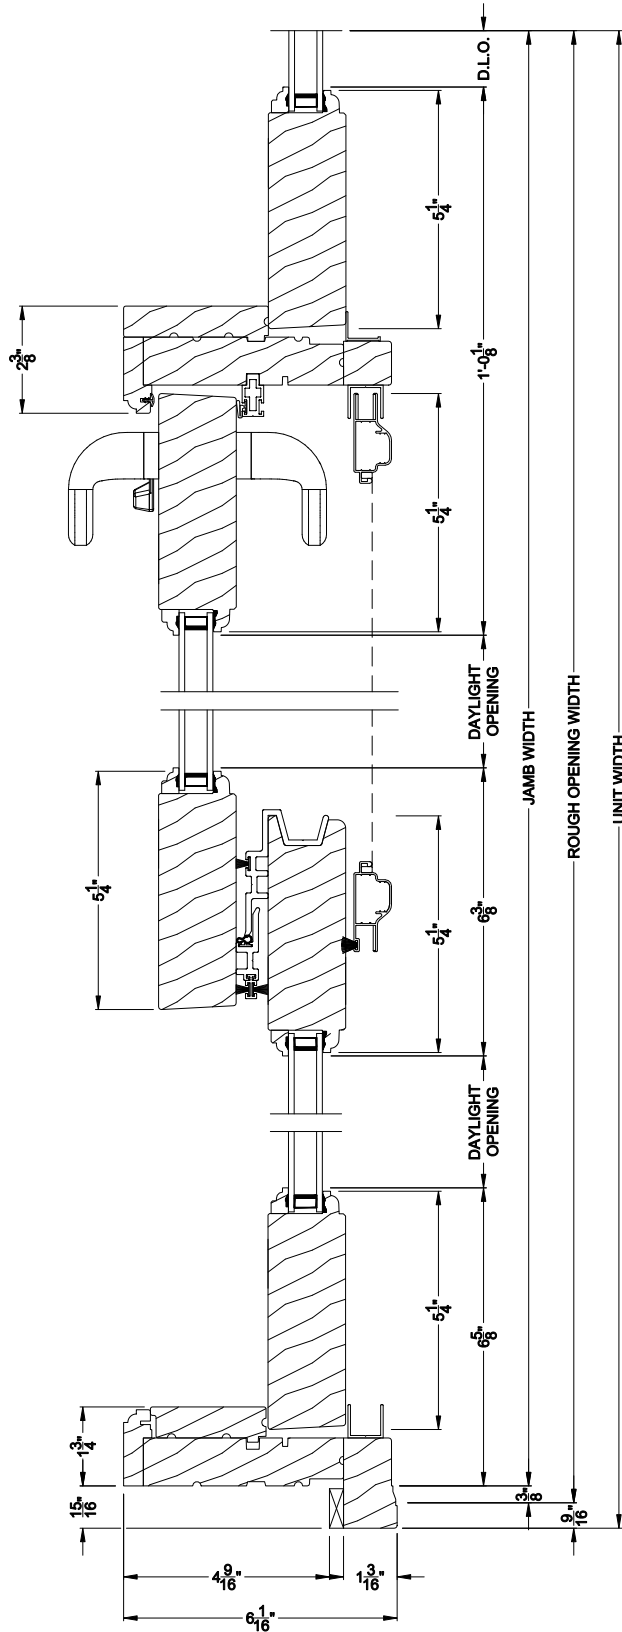

## CROSS SECTION DETAILS

**PREMIUM WOOD FRENCH SLIDING PATIO DOOR (6715)**  
Vertical Section - 6-9/16" jamb

**PREMIUM WOOD FRENCH SLIDING PATIO DOOR (6715)**  
Horizontal Section - 6-9/16" jamb

Note: All dimensions are approximate. Weather Shield reserves the right to change specifications without notice.