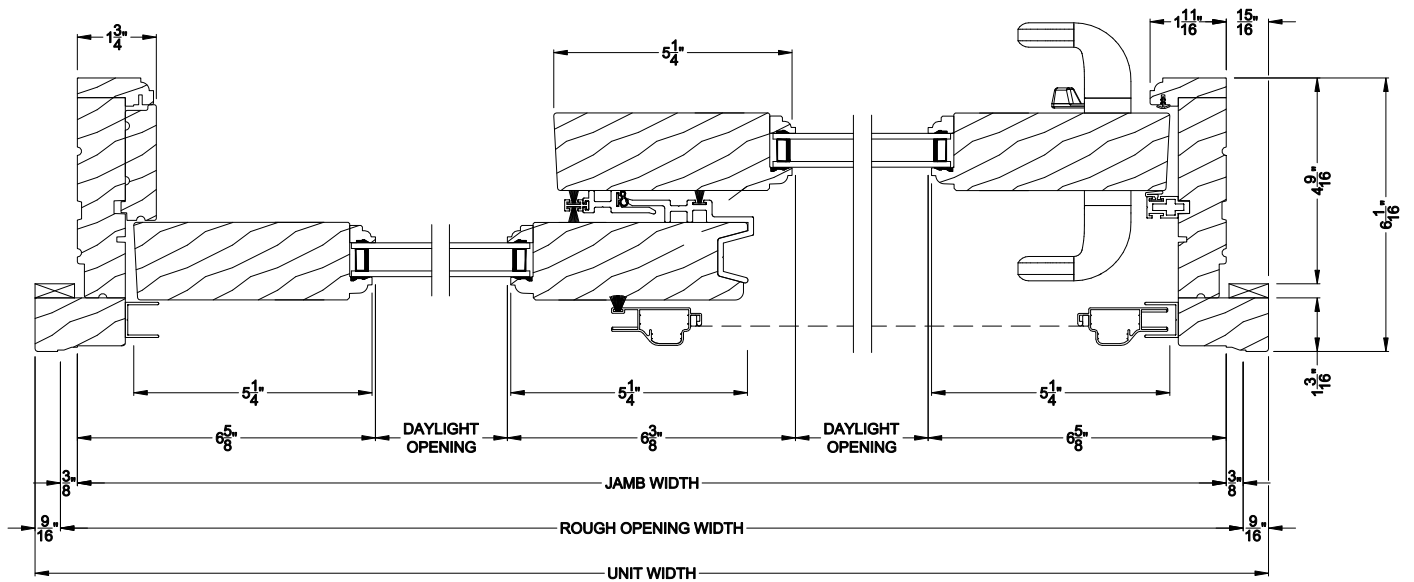

## CROSS SECTION DETAILS

**PREMIUM WOOD FRENCH SLIDING PATIO DOOR (6715)**  
Vertical Section

**PREMIUM WOOD FRENCH SLIDING PATIO DOOR (6715)**  
Horizontal Section

Note: All dimensions are approximate. Weather Shield reserves the right to change specifications without notice.