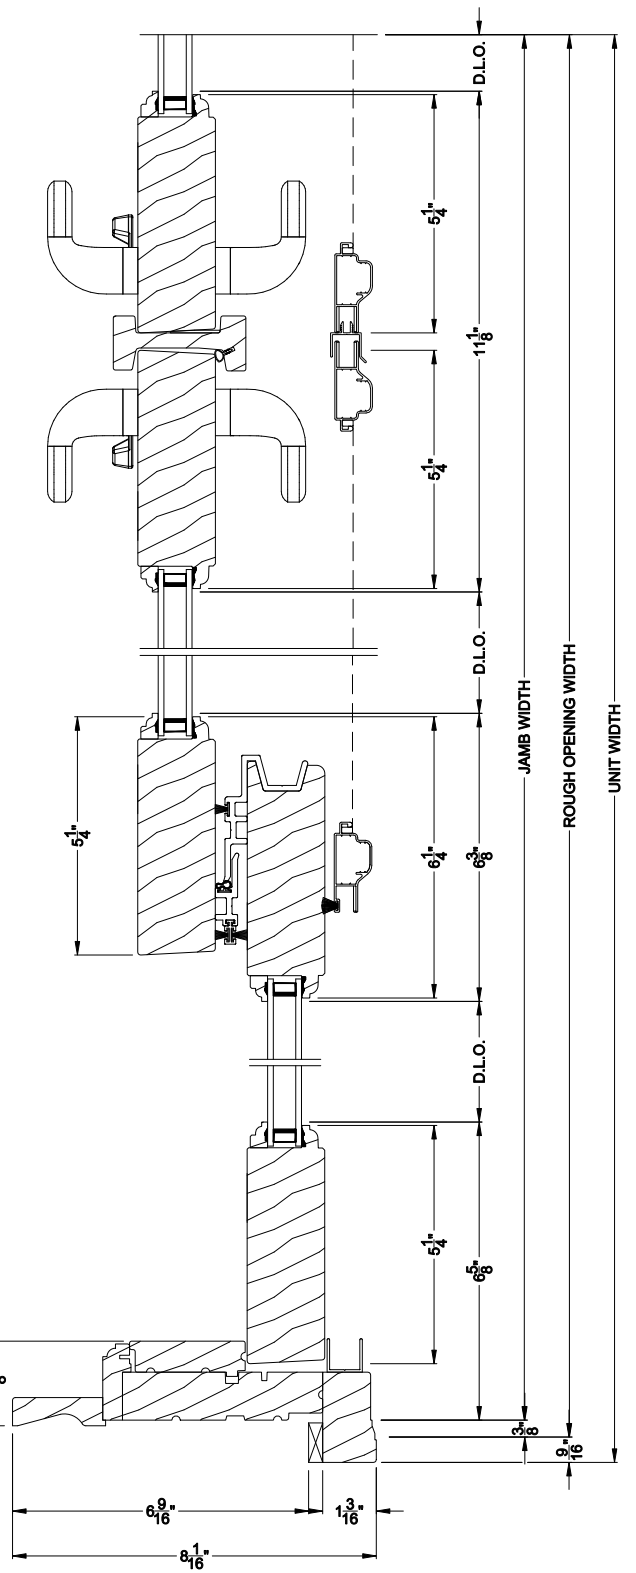

PREMIUM WOOD FRENCH SLIDING PATIO DOOR (6715)
Horizontal Section - 3 Panel Door - 6-9/16" jamb

PREMIUM WOOD FRENCH SLIDING PATIO DOOR (6715)
Horizontal Section - 4-Panel Door - 6-9/16" jamb

Note: All dimensions are approximate. Weather Shield reserves the right to change specifications without notice.