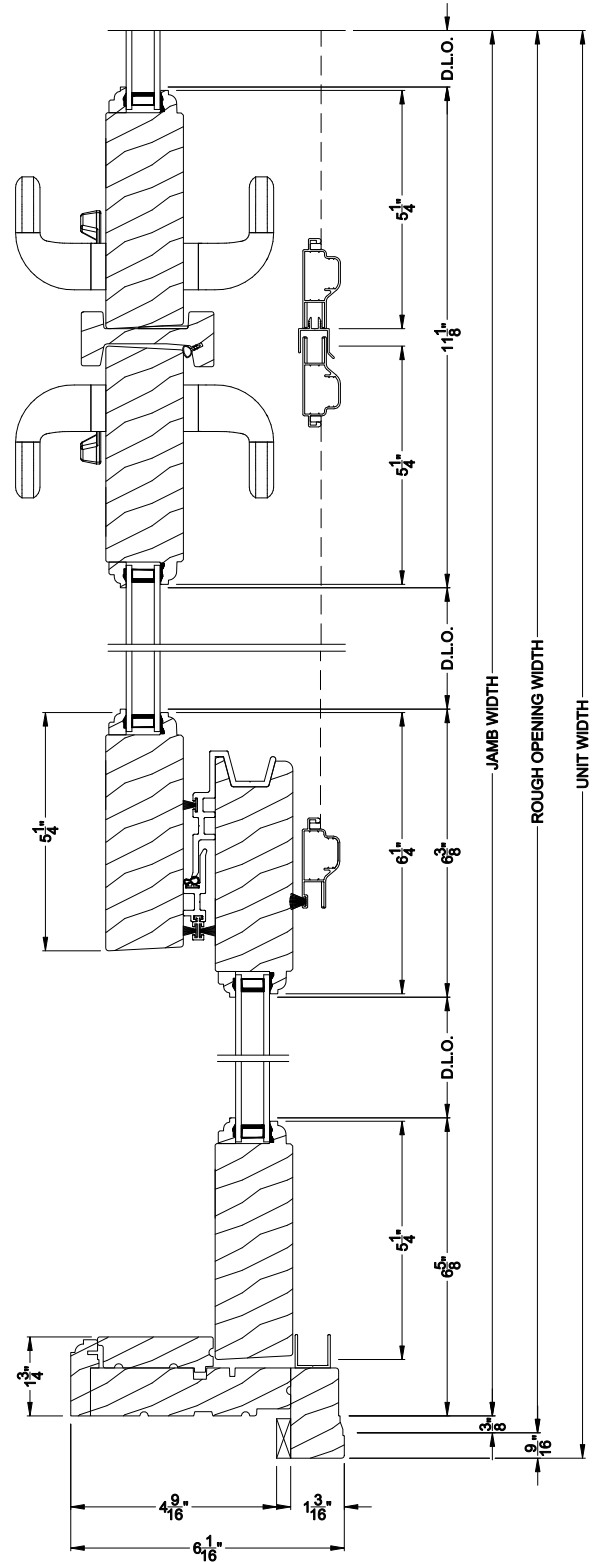

PREMIUM WOOD FRENCH SLIDING PATIO DOOR (6715)
Horizontal Section - 3 Panel Door

PREMIUM WOOD FRENCH SLIDING PATIO DOOR (6715)
Horizontal Section - 4-Panel Door

Note: All dimensions are approximate. Weather Shield reserves the right to change specifications without notice.