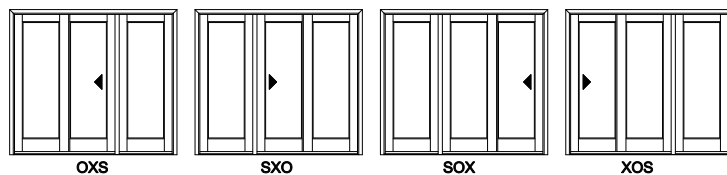

French Sliding Patio Doors (6715)

Unit Dimension	7'-9 9/16"	9'-3 9/16"	12'-3 9/16"
Jamb Dimension	7'-7 11/16"	9'-1 11/16"	12'-1 11/16"
Rough Opening	7'-8 7/16"	9'-2 7/16"	12'-2 7/16"
Metric R.O. (mm)	2348	2805	3720
Glass Size	21 1/16"	27 1/16"	39 1/16"

6'-8 7/16"	6'-10 15/16"	7'-2 15/16"	8'-0 15/16"	8'-2 15/16"	 7868	 9268	 12268
6'-7 1/2"	6'-10"	7'-2"	8'-0"	8'-2"	 78610	 92610	 122610
6'-8"	6'-10 1/2"	7'-2 1/2"	8'-0 1/2"	8'-2 1/2"	 7872	 9272	 12272
2031	2095	2198	2450	2501	 7880	 9280	 12280
64 13/16"	67 5/16"	71 5/16"	81 5/16"	83 5/16"	 7882	 9282	 12282

Sliding Patio Door Operating Codes