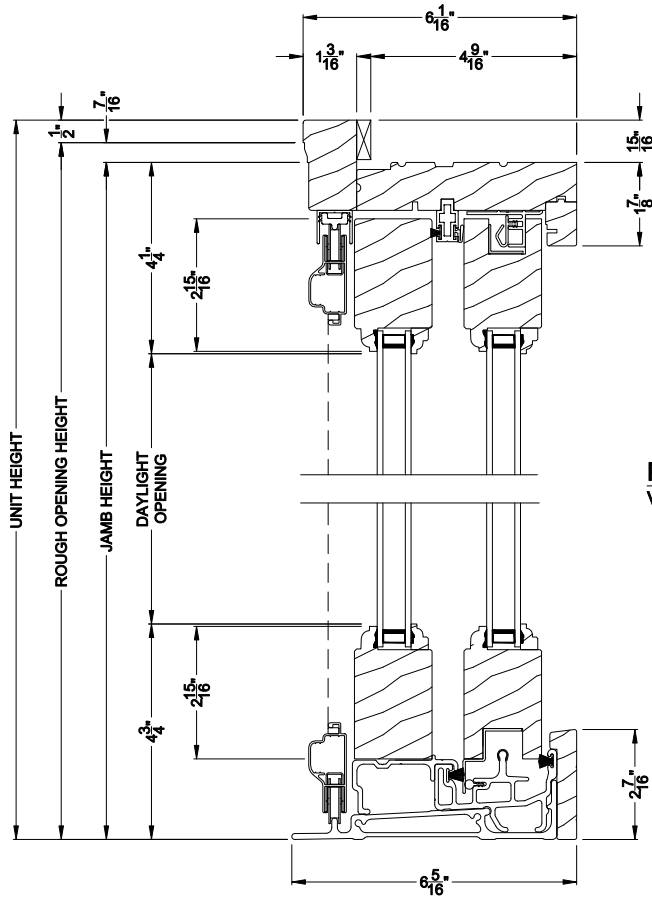

## CROSS SECTION DETAILS

**PREMIUM WOOD SLIDING PATIO DOOR (6714)**  
Vertical Section

**PREMIUM WOOD SLIDING PATIO DOOR (6714)**  
Horizontal Section

Note: All dimensions are approximate. Weather Shield reserves the right to change specifications without notice.