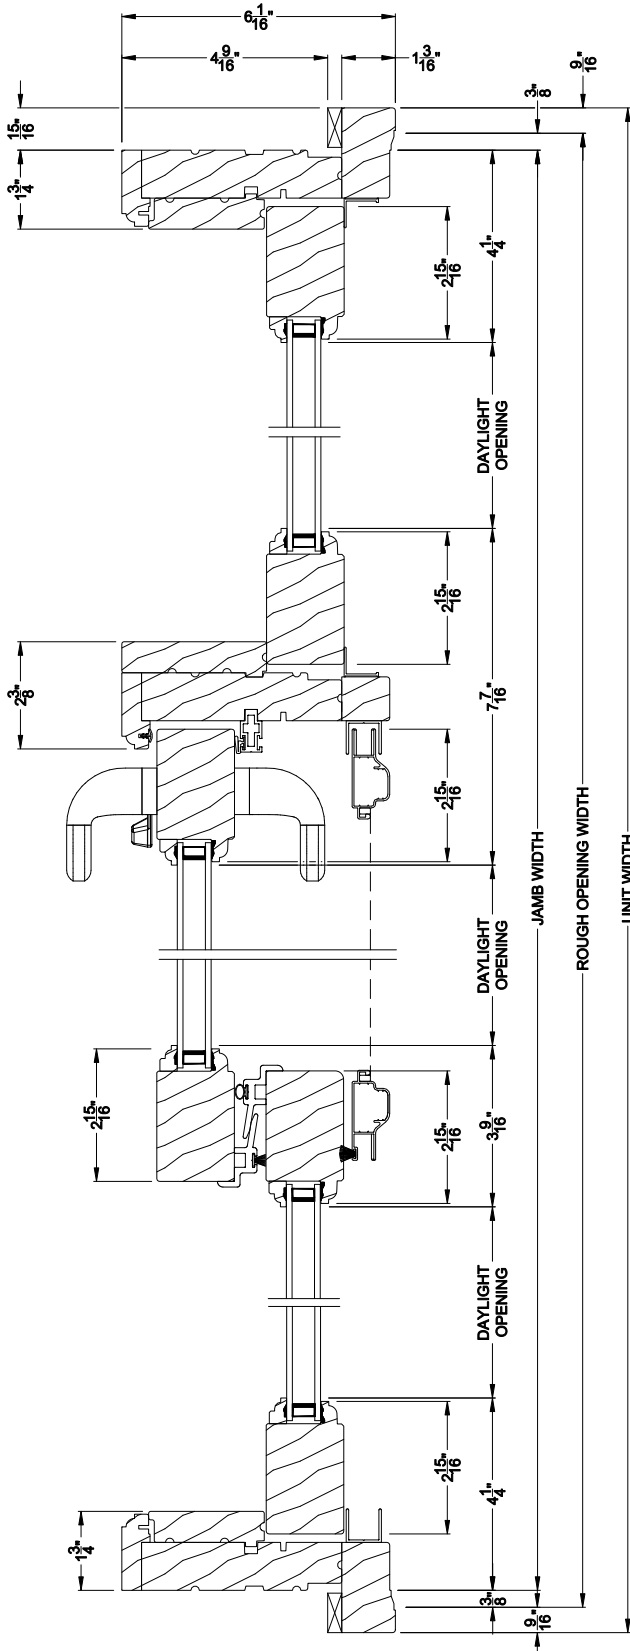

Weather Shield® Premium Wood Series™

Sliding Patio Doors CROSS SECTION DETAILS

PREMIUM WOOD SLIDING PATIO DOOR (6714)

Horizontal Section - 3 Panel Door