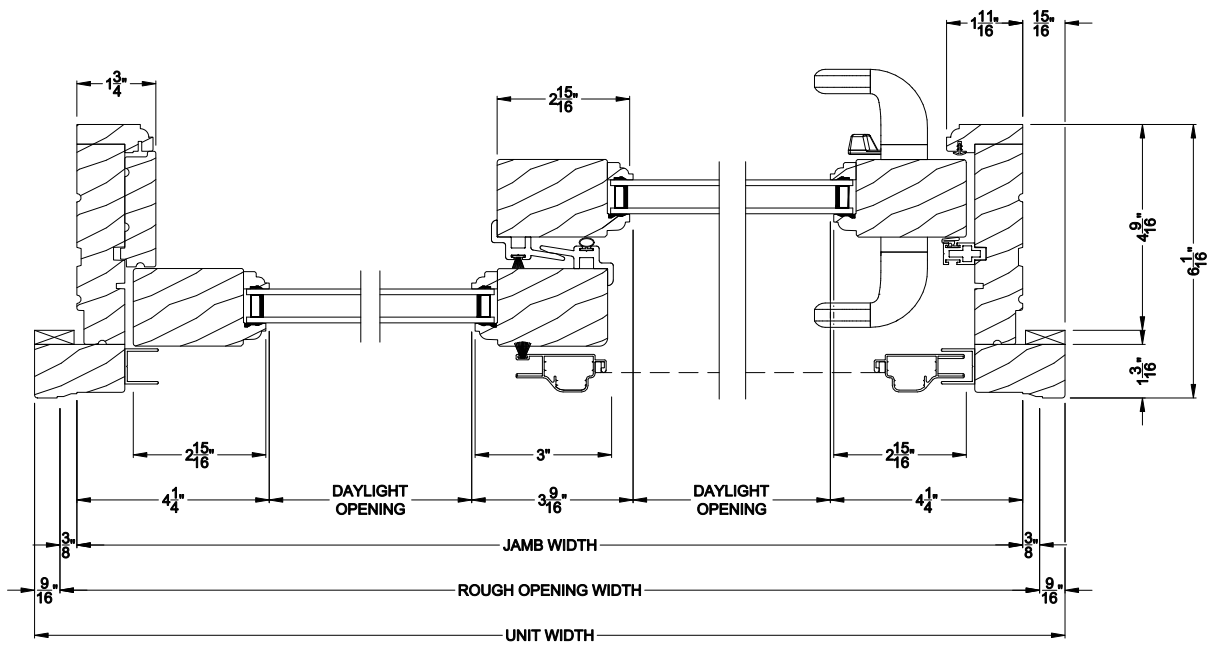

## CROSS SECTION DETAILS

**PREMIUM WOOD SLIDING PATIO DOOR (6714)**  
Vertical Section

**PREMIUM WOOD SLIDING PATIO DOOR (6714)**  
Horizontal Section

Note: All dimensions are approximate. Weather Shield reserves the right to change specifications without notice.