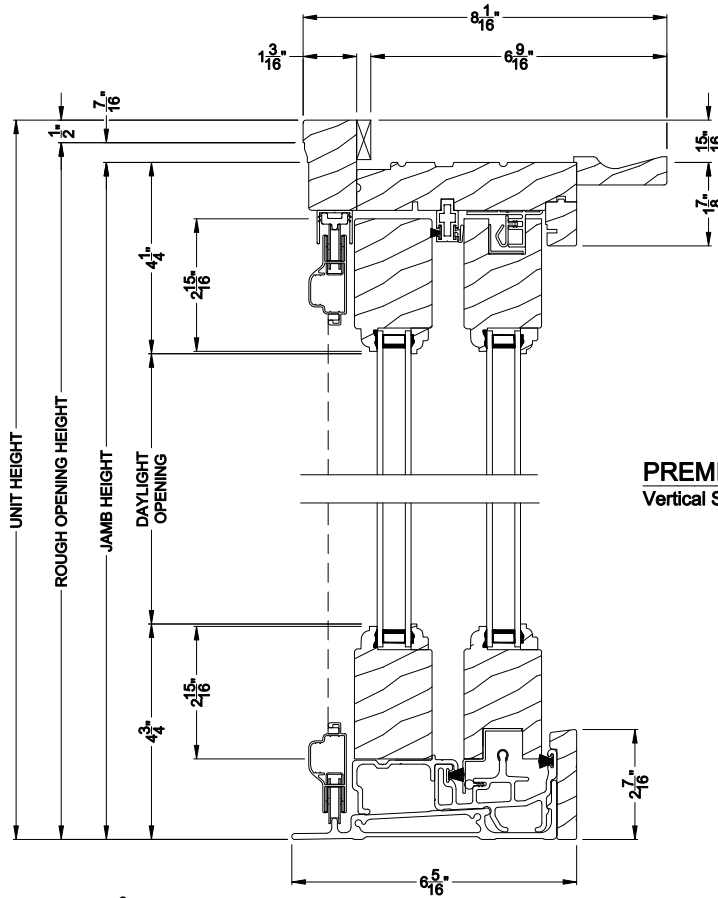

Weather Shield®

Premium Wood Series™

Sliding Patio Doors

CROSS SECTION DETAILS

PREMIUM WOOD SLIDING PATIO DOOR (6714)
Vertical Section - 6-9/16" jamb