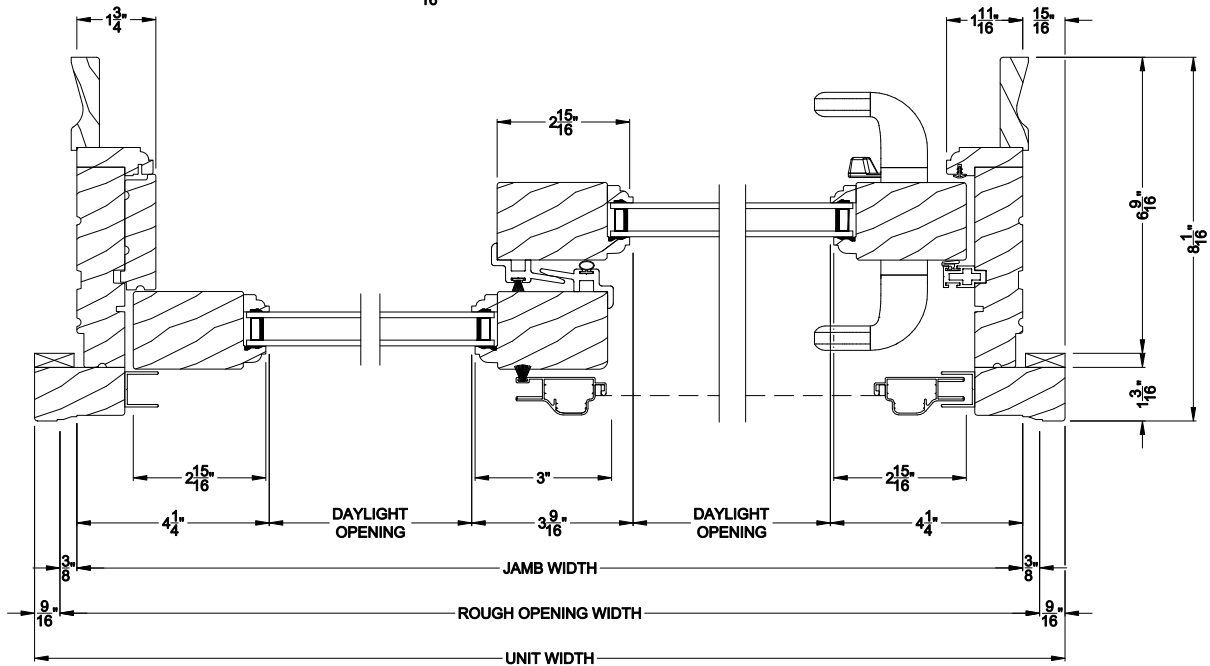

PREMIUM WOOD SLIDING PATIO DOOR (6714)
Horizontal Section - 6-9/16" jamb

Note: All dimensions are approximate. Weather Shield reserves the right to change specifications without notice.