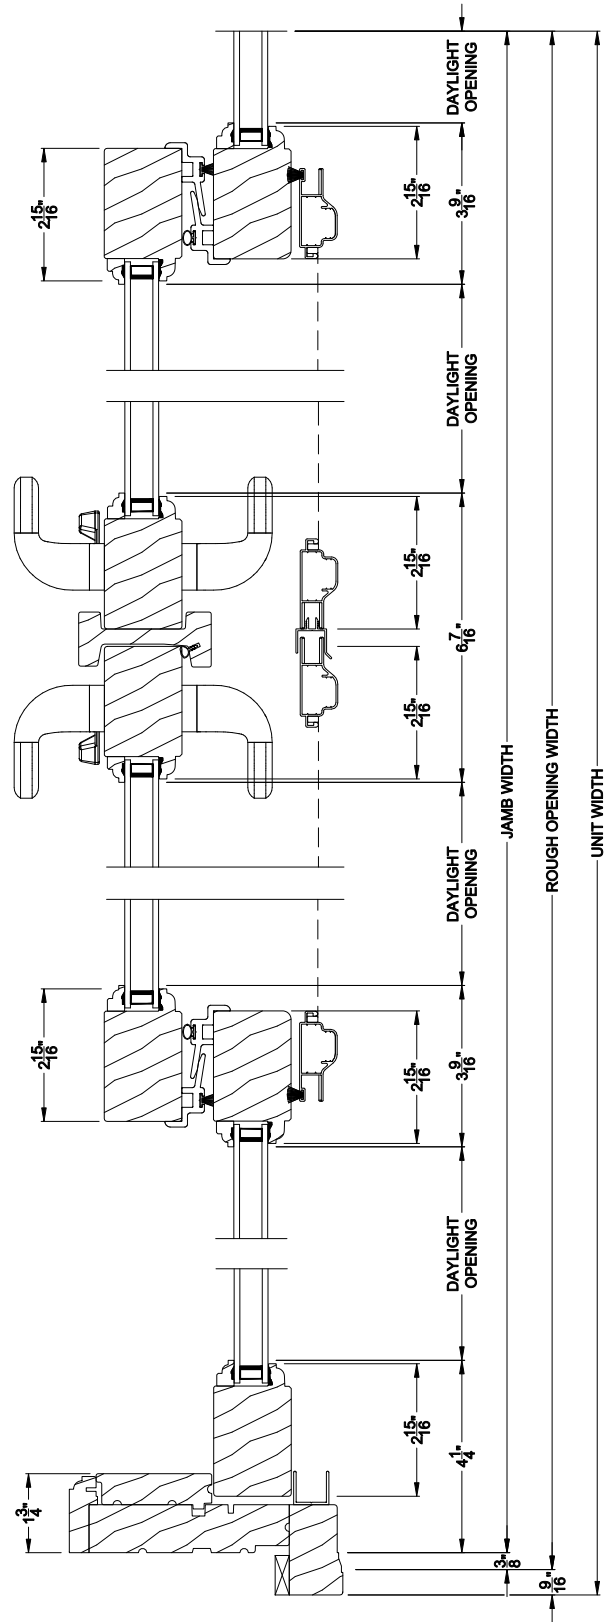

PREMIUM WOOD SLIDING PATIO DOOR (6714)

Horizontal Section - 4-Panel Door

Note: All dimensions are approximate. Weather Shield reserves the right to change specifications without notice.