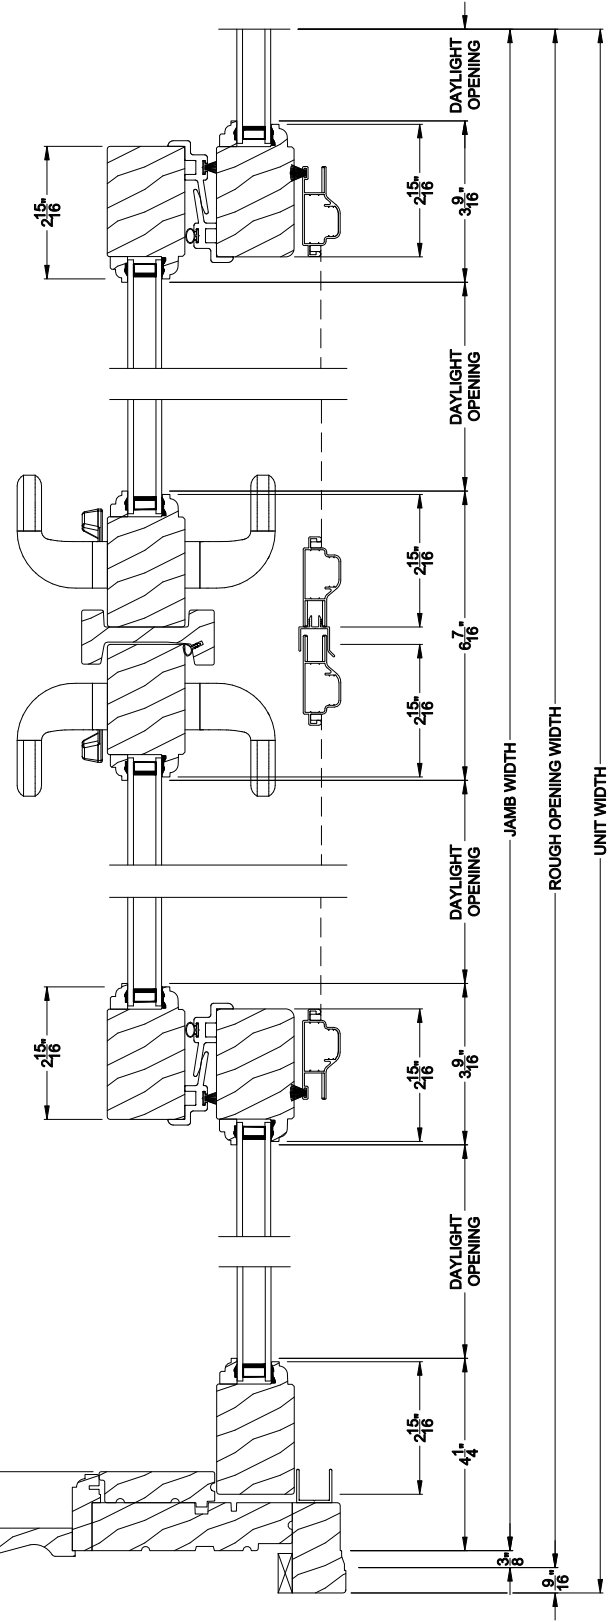

PREMIUM WOOD SLIDING PATIO DOOR (6714)
Horizontal Section - 3 Panel Door - 6-9/16" jamb

PREMIUM WOOD SLIDING PATIO DOOR (6714)
Horizontal Section - 4-Panel Door - 6-9/16" jamb

Note: All dimensions are approximate. Weather Shield reserves the right to change specifications without notice.