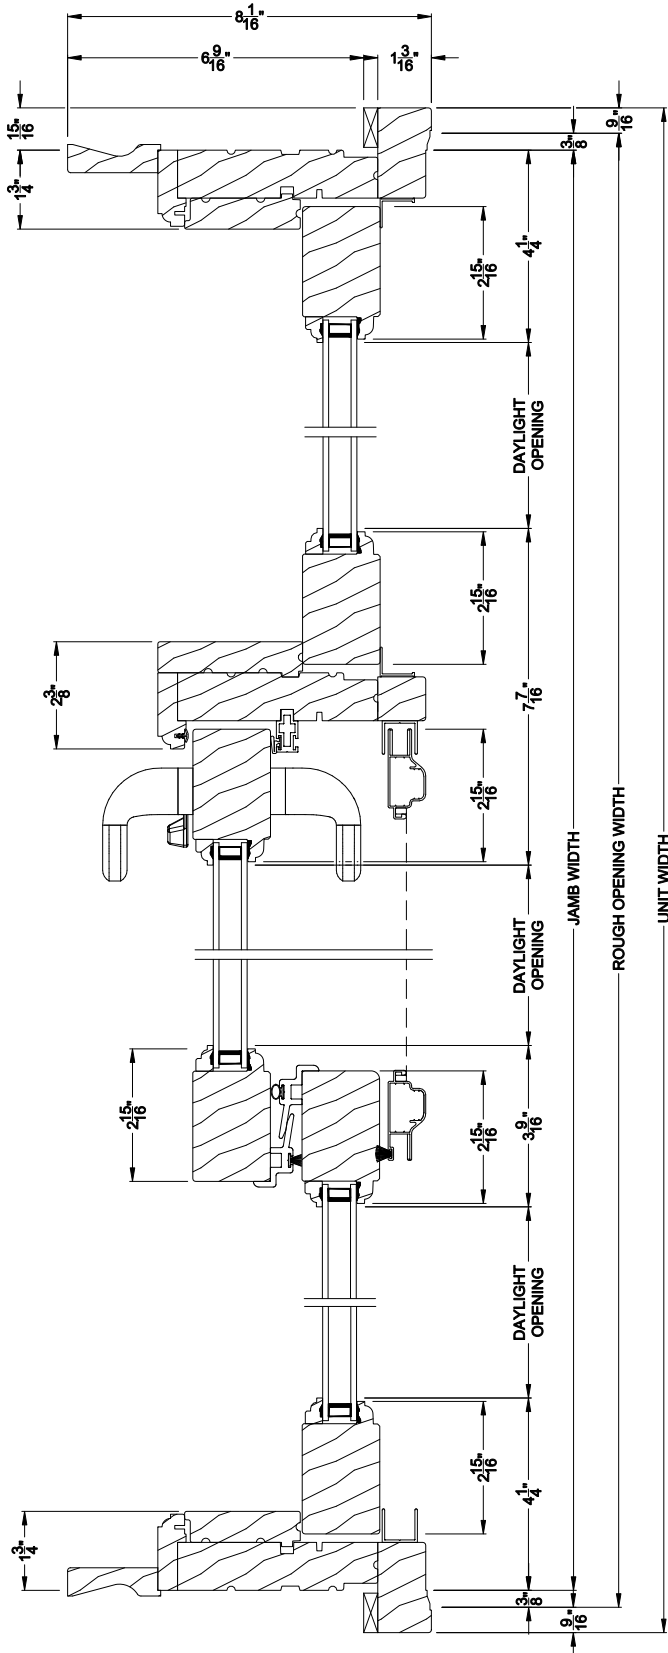

Weather Shield®

Premium Wood Series™

Sliding Patio Doors

CROSS SECTION DETAILS

PREMIUM WOOD SLIDING PATIO DOOR (6714)
Horizontal Section - 3 Panel Door - 6-9/16" jamb