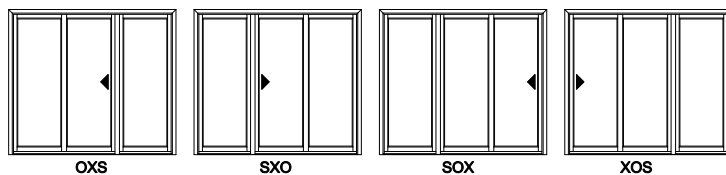

Sliding Patio Doors (6714)

Unit Dimension	7'-8 23/32"	9'-2 23/32"	12'-2 23/32"
Jamb Dimension	7'-6 27/32"	9'-0 27/32"	12'-0 27/32"
Rough Opening	7'-7 19/32"	9'-1 19/32"	12'-1 19/32"
Metric R.O. (mm)	2326	2784	3698
Glass Size	24 7/8"	30 7/8"	42 7/8"

6'-8 7/16"	6'-10 15/16"	7'-2 15/16"	8'-0 15/16"	8'-2 15/16"	7868	9268	12268
6'-7 1/2"	6'-10"	7'-2"	8'-0"	8'-2"	78610	92610	122610
6'-8"	6'-10 1/2"	7'-2 1/2"	8'-0 1/2"	8'-2 1/2"	7872	9272	12272
2031	2095	2198	2450	2501	7880	9280	12280
71 7/16"	73 15/16"	77 15/16"	87 15/16"	89 15/16"	7882	9282	12282

Sliding Patio Door Operating Codes