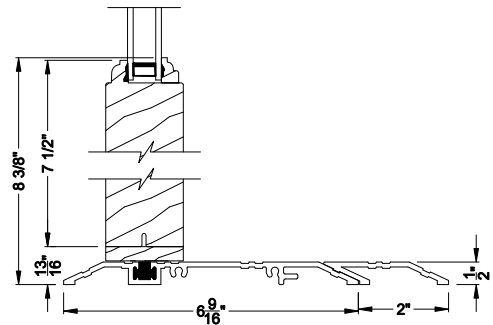

Weather Shield®

Premium Wood Series™

Side Hinged French Doors

CROSS SECTION DETAILS

PREMIUM WOOD OUTSWING SIDELITE (6610)
Vertical Section - 6 9/16" Jamb

PREMIUM WOOD OUTSWING SIDELITE (6610)
Vertical Section - Alternative Low Profile Sill

PREMIUM WOOD OUTSWING SIDELITE (6610)
Vertical Section - ADA Sill

PREMIUM WOOD OUTSWING SIDELITE (6610)
Horizontal Section - 6 9/16" Jamb

Note: All dimensions are approximate. Weather Shield reserves the right to change specifications without notice.