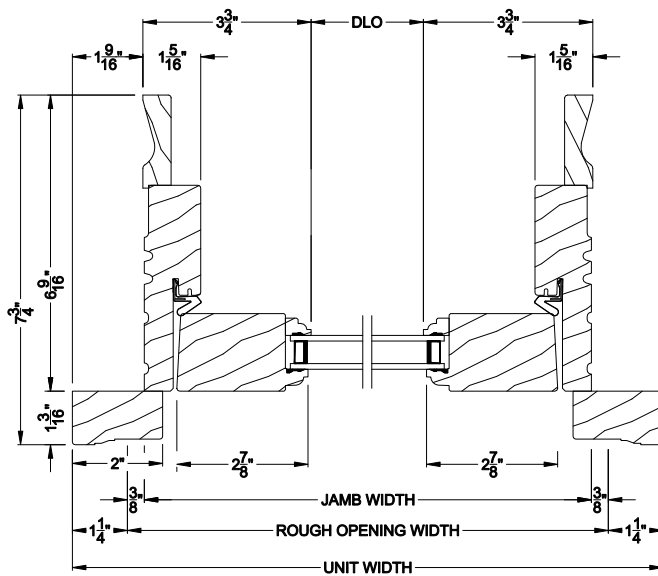

Weather Shield®

Premium Wood Series™

Side Hinged French Doors

CROSS SECTION DETAILS

PREMIUM WOOD OUTSWING SIDELITE (6610)
Vertical Section - 6 9/16" Jamb

PREMIUM WOOD OUTSWING SIDELITE (6610)
Vertical Section - Alternative Low Profile Sill

PREMIUM WOOD OUTSWING SIDELITE (6610)
Vertical Section - ADA Sill

PREMIUM WOOD OUTSWING SIDELITE (6610)
Horizontal Section - 6 9/16" Jamb

Note: All dimensions are approximate. Weather Shield reserves the right to change specifications without notice.