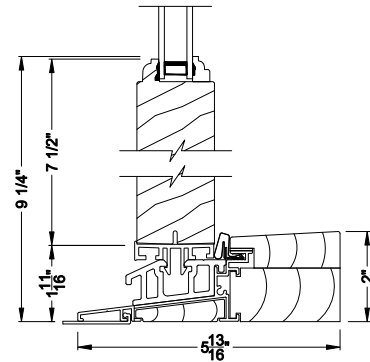

Weather Shield®

Premium Wood Series™

Side Hinged French Doors

CROSS SECTION DETAILS

PREMIUM WOOD OUTSWING SIDELITE (6610)
Vertical Section - 6 9/16" Jamb

PREMIUM WOOD OUTSWING SIDELITE (6610)
Vertical Section - Alternative Low Profile Sill

PREMIUM WOOD OUTSWING SIDELITE (6610)
Vertical Section - ADA Sill

PREMIUM WOOD OUTSWING SIDELITE (6610)
Horizontal Section - 6 9/16" Jamb

Note: All dimensions are approximate. Weather Shield reserves the right to change specifications without notice.