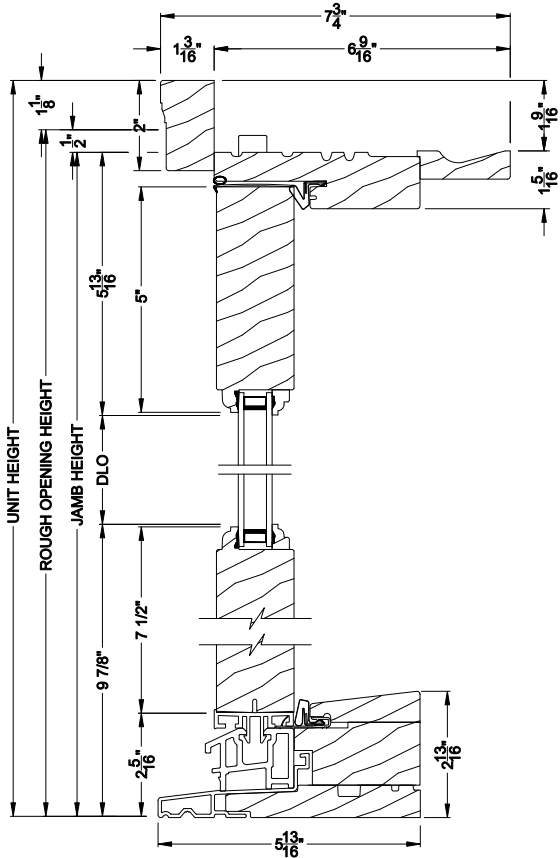

Weather Shield®

Premium Wood Series™

Side Hinged French Doors

CROSS SECTION DETAILS

PREMIUM WOOD OUTSWING SIDELITE (6610)
Vertical Section - 6 9/16" Jamb

PREMIUM WOOD OUTSWING SIDELITE (6610)
Vertical Section - Alternative Low Profile Sill

PREMIUM WOOD OUTSWING SIDELITE (6610)
Vertical Section - ADA Sill

PREMIUM WOOD OUTSWING SIDELITE (6610)
Horizontal Section - 6 9/16" Jamb

Note: All dimensions are approximate. Weather Shield reserves the right to change specifications without notice.