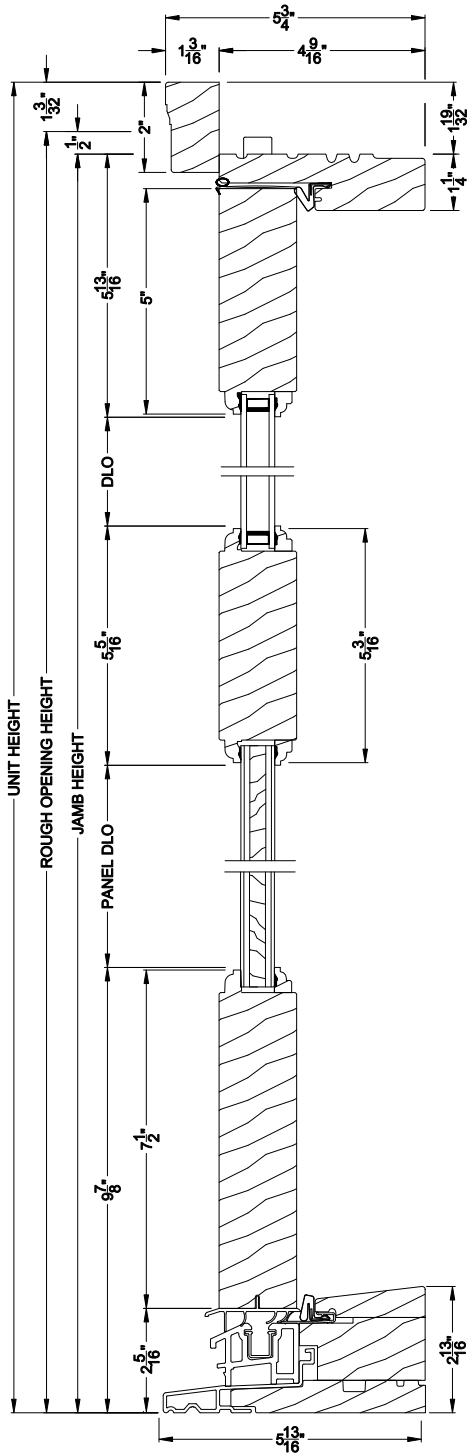

Weather Shield®

Premium Wood Series™

Side Hinged French Doors

CROSS SECTION DETAILS

PREMIUM WOOD OUTSWING DOOR (6610)
Vertical Section - Raised Panel

PREMIUM WOOD OUTSWING DOOR (6610)
Horizontal Section - Vertical Center Rail

Note: All dimensions are approximate. Weather Shield reserves the right to change specifications without notice.

Weather Shield®

Premium Wood Series™

Side Hinged French Doors

CROSS SECTION DETAILS

PREMIUM WOOD OUTSWING DOOR (6610)
Vertical Section - Signboard Panel

PREMIUM WOOD OUTSWING DOOR (6610)
Horizontal Section - Vertical Center Rail

Note: All dimensions are approximate. Weather Shield reserves the right to change specifications without notice.