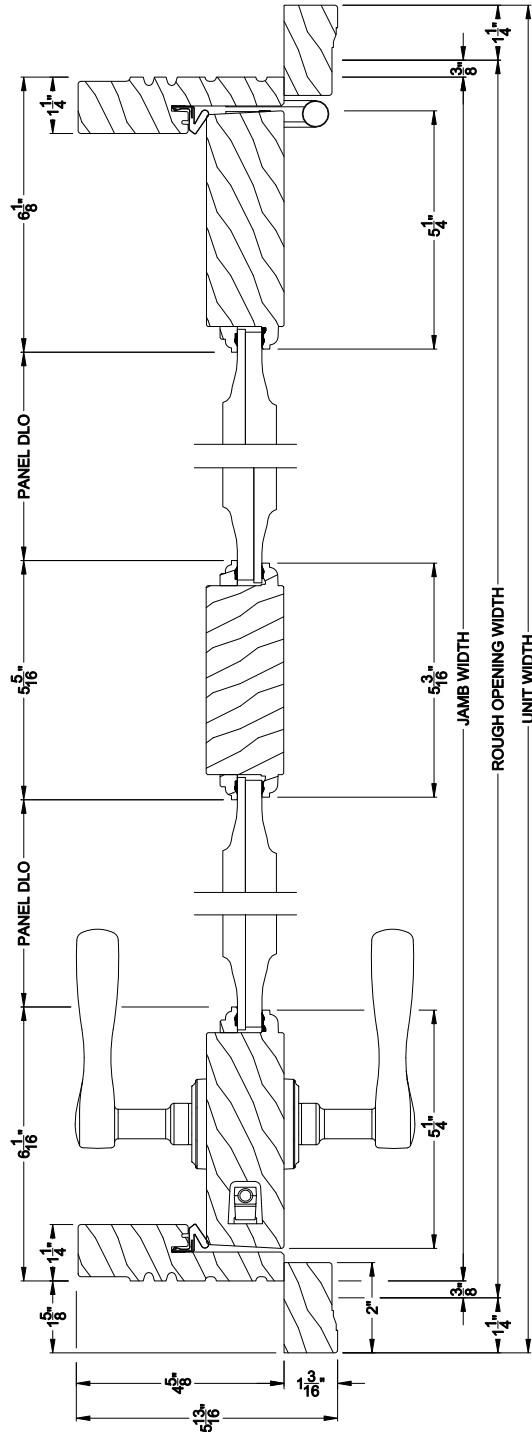

Weather Shield®

Premium Wood Series™

Side Hinged French Doors

CROSS SECTION DETAILS

PREMIUM WOOD OUTSWING DOOR (6610)
Vertical Section - Raised Panel

PREMIUM WOOD OUTSWING DOOR (6610)
Horizontal Section - Vertical Center Rail

Note: All dimensions are approximate. Weather Shield reserves the right to change specifications without notice.

Weather Shield®

Premium Wood Series™

Side Hinged French Doors

CROSS SECTION DETAILS

PREMIUM WOOD OUTSWING DOOR (6610)
Vertical Section - Signboard Panel

PREMIUM WOOD OUTSWING DOOR (6610)
Horizontal Section - Vertical Center Rail

Note: All dimensions are approximate. Weather Shield reserves the right to change specifications without notice.