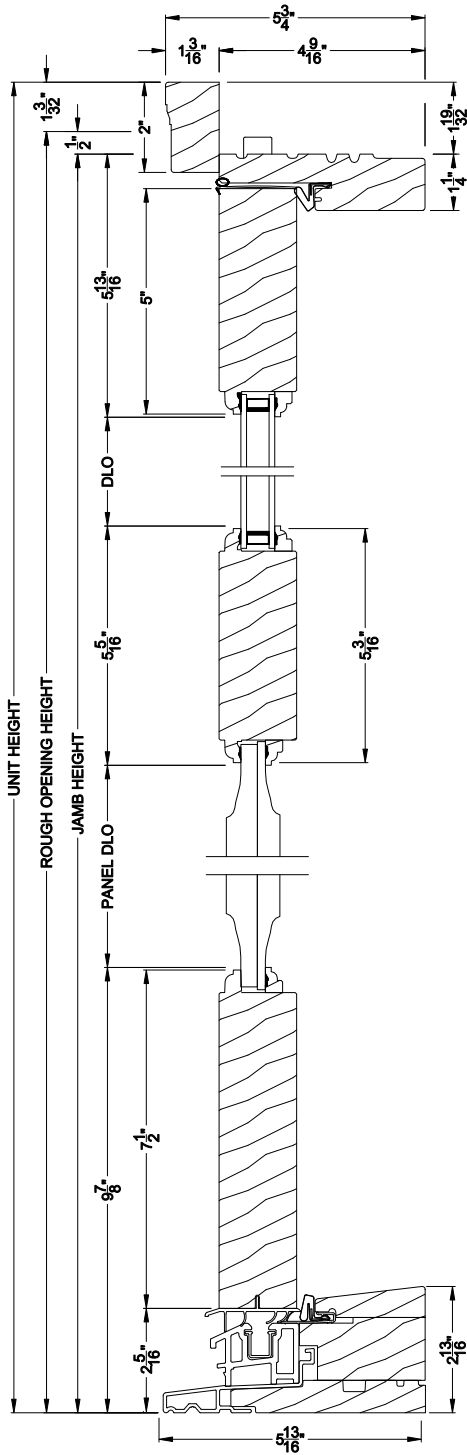

Weather Shield®

Premium Wood Series™

Side Hinged French Doors

CROSS SECTION DETAILS

PREMIUM WOOD OUTSWING DOOR (6610)
Vertical Section - Raised Panel

PREMIUM WOOD OUTSWING DOOR (6610)
Horizontal Section - Vertical Center Rail

Note: All dimensions are approximate. Weather Shield reserves the right to change specifications without notice.

Weather Shield®

Premium Wood Series™

Side Hinged French Doors

CROSS SECTION DETAILS

PREMIUM WOOD OUTSWING DOOR (6610)
Vertical Section - Signboard Panel

PREMIUM WOOD OUTSWING DOOR (6610)
Horizontal Section - Vertical Center Rail

Note: All dimensions are approximate. Weather Shield reserves the right to change specifications without notice.