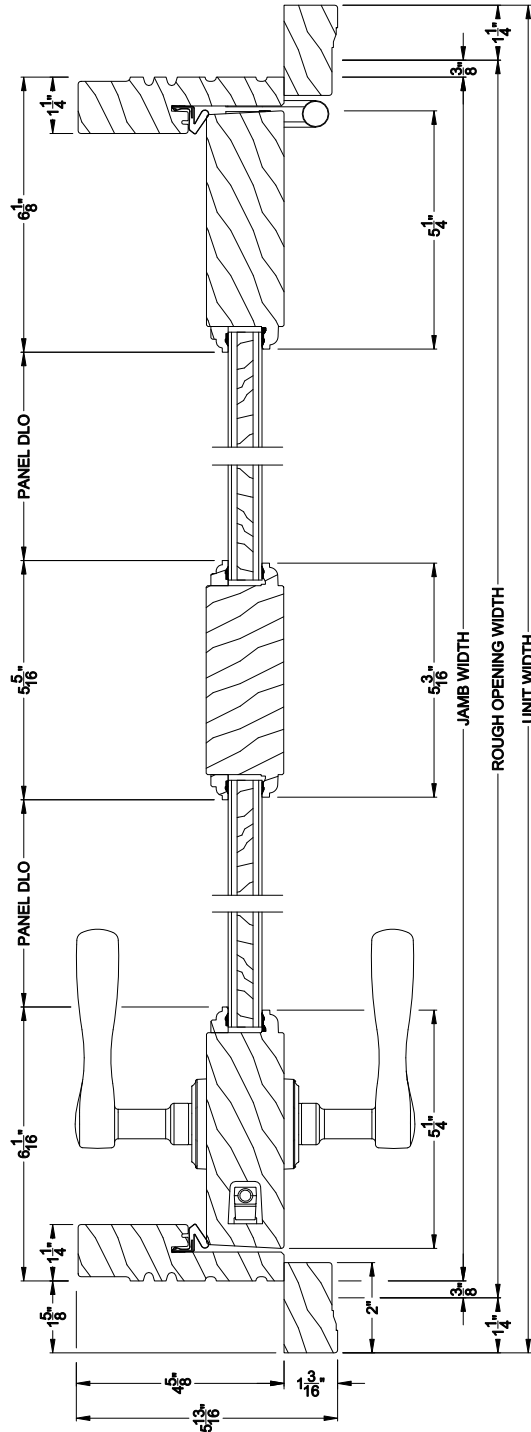

Weather Shield®

Premium Wood Series™

Side Hinged French Doors

CROSS SECTION DETAILS

PREMIUM WOOD OUTSWING DOOR (6610)
Vertical Section - Raised Panel

PREMIUM WOOD OUTSWING DOOR (6610)
Horizontal Section - Vertical Center Rail

Note: All dimensions are approximate. Weather Shield reserves the right to change specifications without notice.

Weather Shield®

Premium Wood Series™

Side Hinged French Doors

CROSS SECTION DETAILS

PREMIUM WOOD OUTSWING DOOR (6610)
Vertical Section - Signboard Panel

PREMIUM WOOD OUTSWING DOOR (6610)
Horizontal Section - Vertical Center Rail

Note: All dimensions are approximate. Weather Shield reserves the right to change specifications without notice.