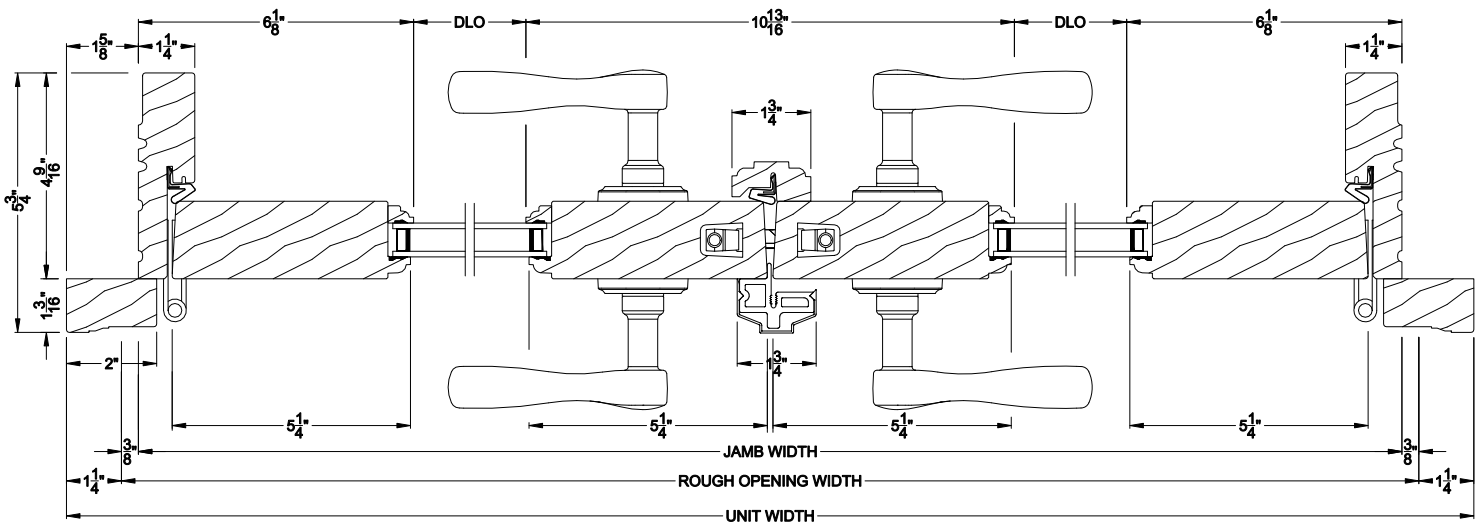

## CROSS SECTION DETAILS

**PREMIUM WOOD OUTSWING DOOR (6610)**  
Vertical Section

**PREMIUM WOOD OUTSWING DOOR (6610)**  
Vertical Section - Alternative Low Profile Sill

**PREMIUM WOOD OUTSWING DOOR (6610)**  
Vertical Section - ADA Sill

**PREMIUM WOOD OUTSWING DOOR (6610)**  
Horizontal Section - 2 Panel Door

Note: All dimensions are approximate. Weather Shield reserves the right to change specifications without notice.