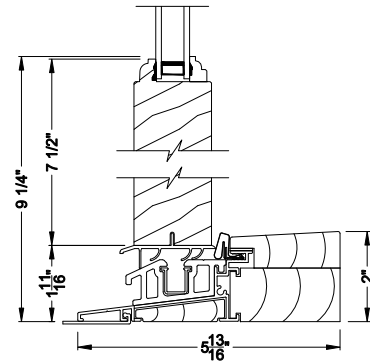

PREMIUM WOOD OUTSWING DOOR (6610)
Vertical Section - Alternative Low Profile Sill