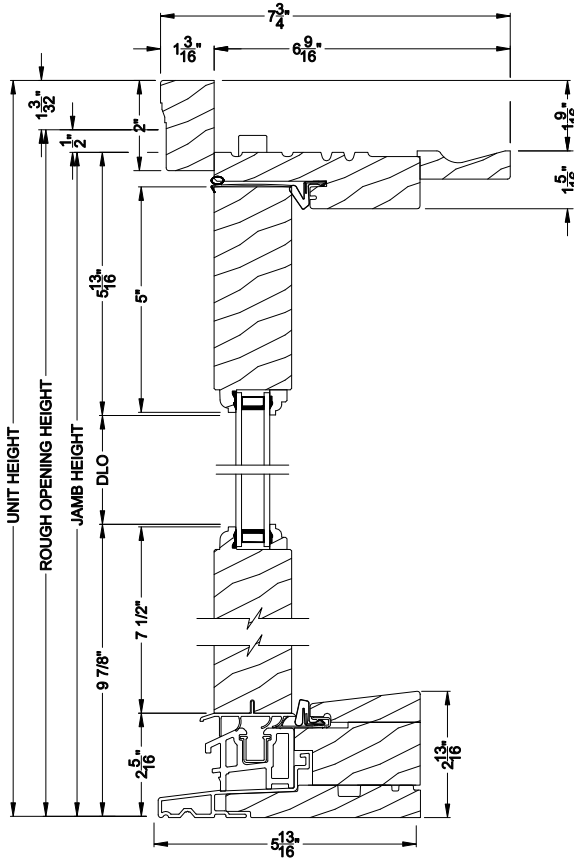

Weather Shield®

Premium Wood Series™

Side Hinged French Doors

CROSS SECTION DETAILS

PREMIUM WOOD OUTSWING DOOR (6610)
Vertical Section - 6 9/16" Jamb