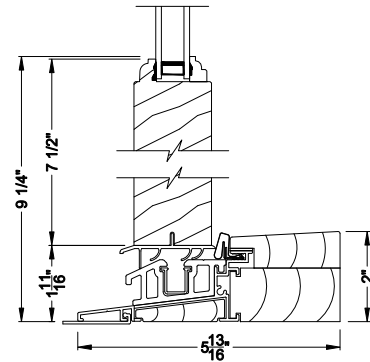

**PREMIUM WOOD OUTSWING DOOR (6610)**  
Horizontal Section - 2 Panel Door

Note: All dimensions are approximate. Weather Shield reserves the right to change specifications without notice.

## CROSS SECTION DETAILS

**PREMIUM WOOD OUTSWING DOOR (6610)**  
Vertical Section - 6 9/16" Jamb

**PREMIUM WOOD OUTSWING DOOR (6610)**  
Vertical Section - Alternative Low Profile Sill

**PREMIUM WOOD OUTSWING DOOR (6610)**  
Vertical Section - ADA Sill