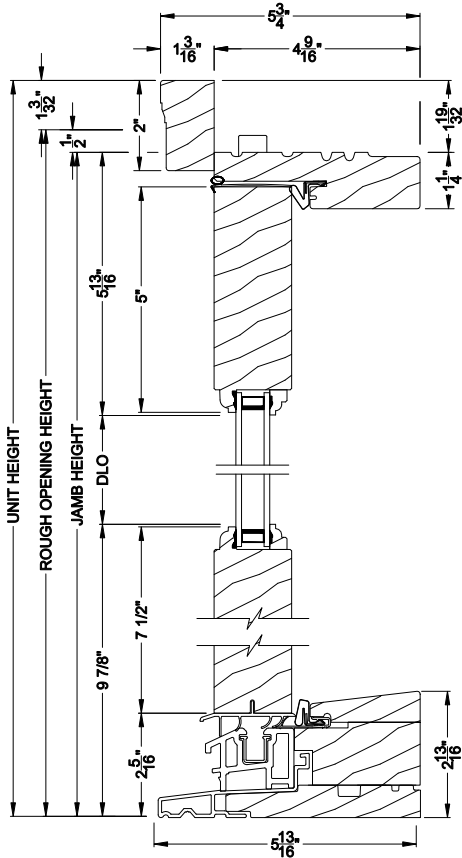

Weather Shield®

Premium Wood Series™

Side Hinged French Doors

CROSS SECTION DETAILS

PREMIUM WOOD OUTSWING DOOR (6610)
Vertical Section