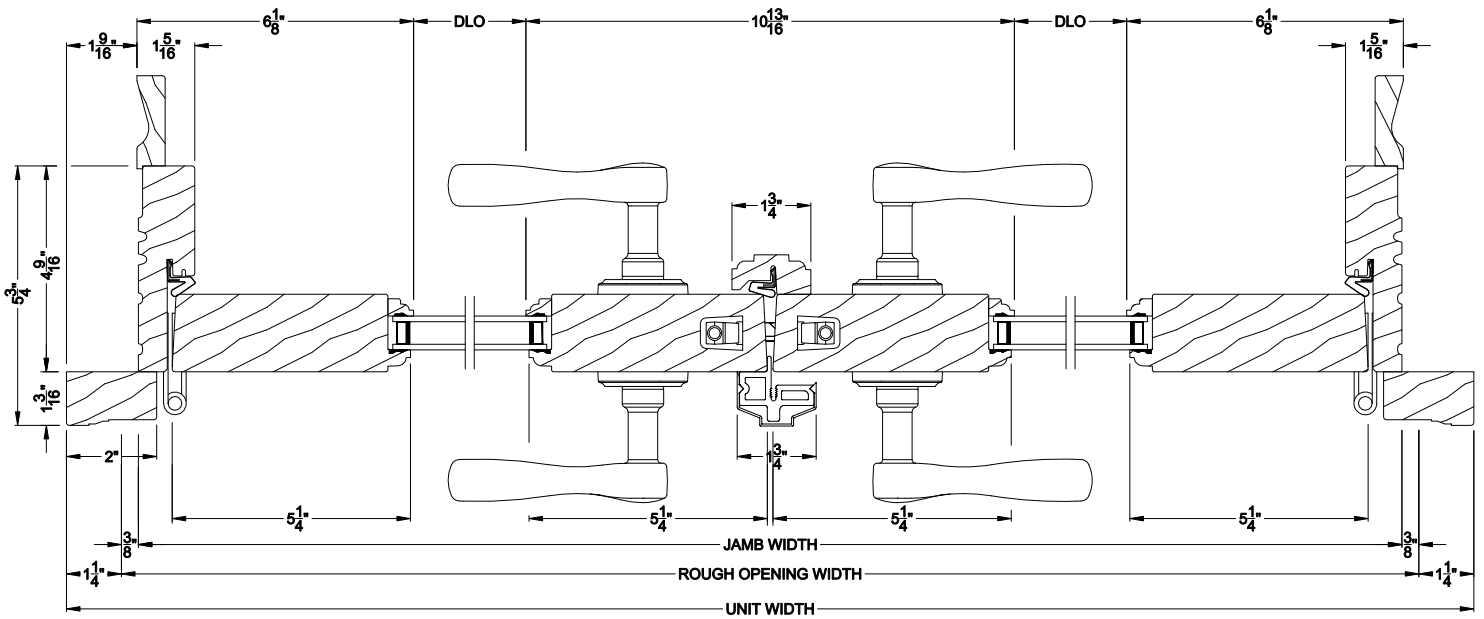

## CROSS SECTION DETAILS

**PREMIUM WOOD OUTSWING DOOR (6610)**  
Vertical Section - 6 9/16" Jamb

**PREMIUM WOOD OUTSWING DOOR (6610)**  
Vertical Section - Alternative Low Profile Sill

**PREMIUM WOOD OUTSWING DOOR (6610)**  
Vertical Section - ADA Sill

**PREMIUM WOOD OUTSWING DOOR (6610)**  
Horizontal Section - 2 Panel Door - 6 9/16" Jamb

Note: All dimensions are approximate. Weather Shield reserves the right to change specifications without notice.