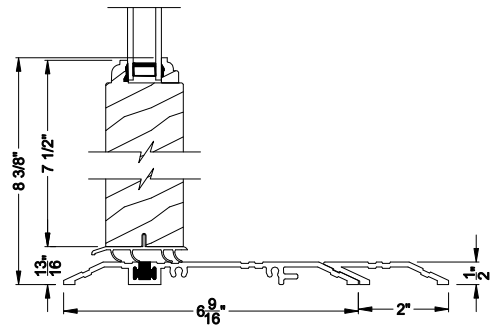

## CROSS SECTION DETAILS

**PREMIUM WOOD OUTSWING DOOR (6610)**  
Vertical Section - 6 9/16" Jamb

**PREMIUM WOOD OUTSWING DOOR (6610)**  
Vertical Section - Alternative Low Profile Sill

**PREMIUM WOOD OUTSWING DOOR (6610)**  
Vertical Section - ADA Sill

**PREMIUM WOOD OUTSWING DOOR (6610)**  
Horizontal Section - 2 Panel Door - 6 9/16" Jamb

Note: All dimensions are approximate. Weather Shield reserves the right to change specifications without notice.