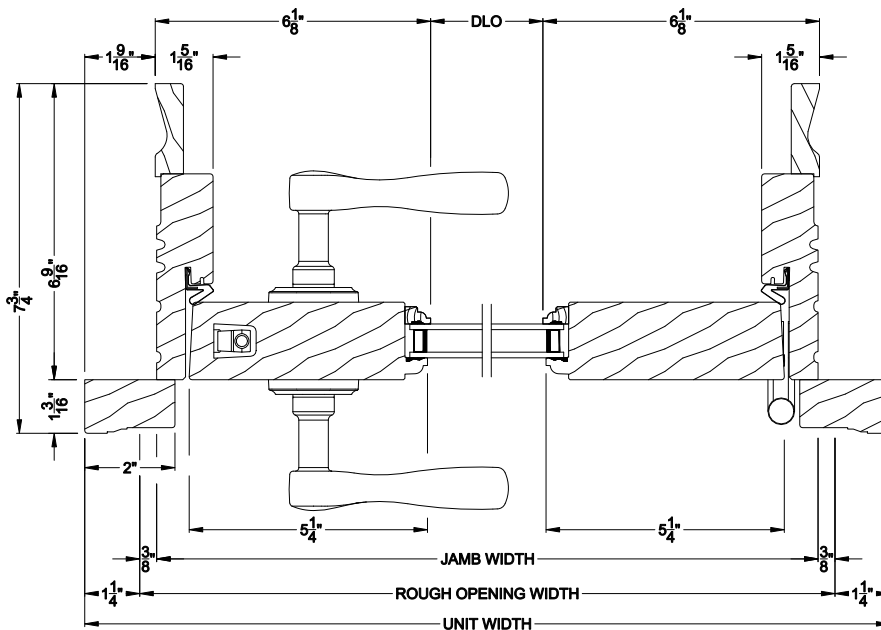

Weather Shield®

Premium Wood Series™

Side Hinged French Doors

CROSS SECTION DETAILS

PREMIUM WOOD OUTSWING DOOR (6610)
Vertical Section - 6 9/16" Jamb

PREMIUM WOOD OUTSWING DOOR (6610)
Vertical Section - Alternative Low Profile Sill

PREMIUM WOOD OUTSWING DOOR (6610)
Vertical Section - ADA Sill

PREMIUM WOOD OUTSWING DOOR (6610)
Horizontal Section - 1 Panel Door - 6 9/16" Jamb

Note: All dimensions are approximate. Weather Shield reserves the right to change specifications without notice.