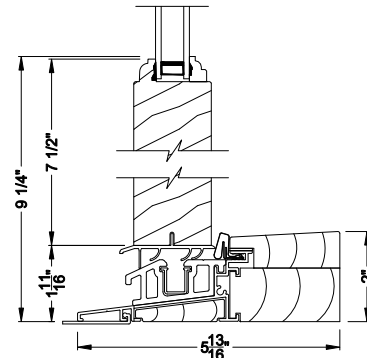

Weather Shield®

Premium Wood Series™

Side Hinged French Doors

CROSS SECTION DETAILS

PREMIUM WOOD OUTSWING DOOR (6610)
Vertical Section - 6 9/16" Jamb

PREMIUM WOOD OUTSWING DOOR (6610)
Vertical Section - Alternative Low Profile Sill

PREMIUM WOOD OUTSWING DOOR (6610)
Vertical Section - ADA Sill

PREMIUM WOOD OUTSWING DOOR (6610)
Horizontal Section - 1 Panel Door - 6 9/16" Jamb

Note: All dimensions are approximate. Weather Shield reserves the right to change specifications without notice.