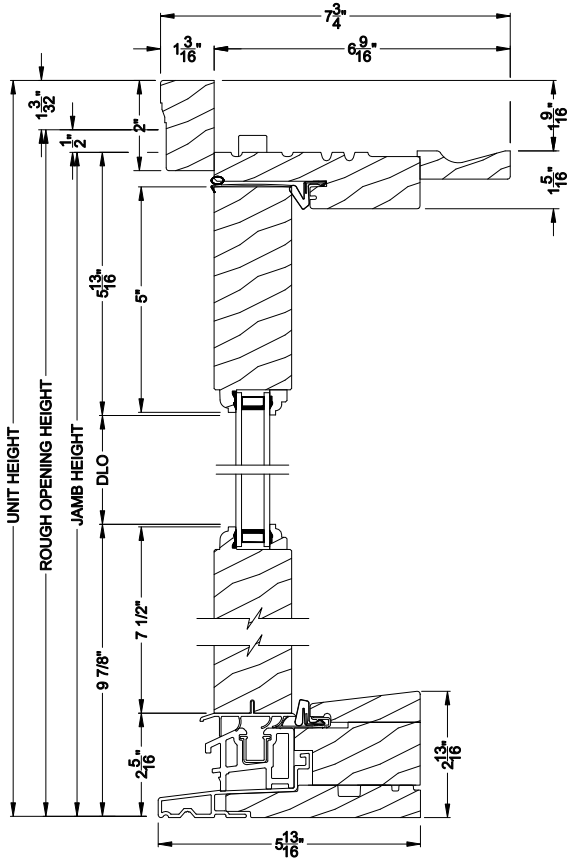

Weather Shield®

Premium Wood Series™

Side Hinged French Doors

CROSS SECTION DETAILS

PREMIUM WOOD OUTSWING DOOR (6610)
Vertical Section - 6 9/16" Jamb

PREMIUM WOOD OUTSWING DOOR (6610)
Vertical Section - Alternative Low Profile Sill

PREMIUM WOOD OUTSWING DOOR (6610)
Vertical Section - ADA Sill

PREMIUM WOOD OUTSWING DOOR (6610)
Horizontal Section - 1 Panel Door - 6 9/16" Jamb

Note: All dimensions are approximate. Weather Shield reserves the right to change specifications without notice.