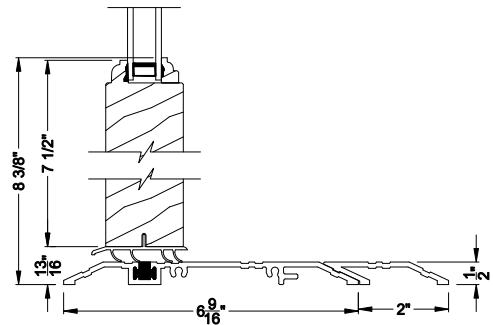

Weather Shield®

Premium Wood Series™

Side Hinged French Doors

CROSS SECTION DETAILS

PREMIUM WOOD OUTSWING DOOR (6610)
Vertical Section - 6 9/16" Jamb

PREMIUM WOOD OUTSWING DOOR (6610)
Vertical Section - Alternative Low Profile Sill

PREMIUM WOOD OUTSWING DOOR (6610)
Vertical Section - ADA Sill

PREMIUM WOOD OUTSWING DOOR (6610)
Horizontal Section - 1 Panel Door - 6 9/16" Jamb

Note: All dimensions are approximate. Weather Shield reserves the right to change specifications without notice.