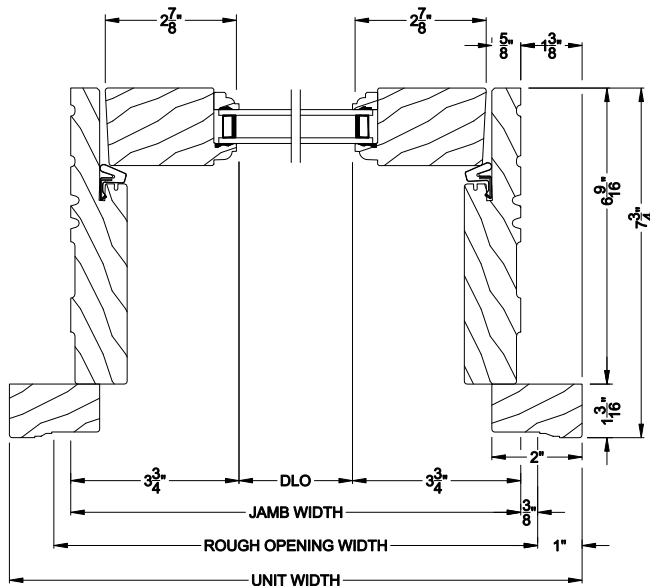

# Side Hinged French Doors

## CROSS SECTION DETAILS

**PREMIUM WOOD INSWING SIDELITE (6510)**  
Vertical Section - 6 9/16" Jamb

**PREMIUM WOOD INSWING SIDELITE (6510)**  
Vertical Section - ADA Sill

**PREMIUM WOOD INSWING SIDELITE (6510)**  
Horizontal Section - 6 9/16" Jamb