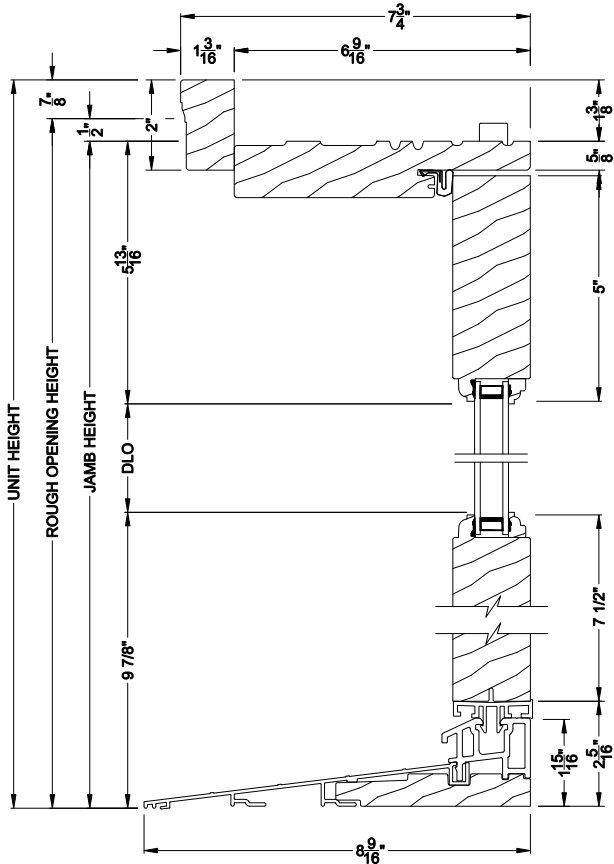

Weather Shield®

Premium Wood Series™

Side Hinged French Doors

CROSS SECTION DETAILS

PREMIUM WOOD INSWING SIDELITE (6510)
Vertical Section - 6 9/16" Jamb