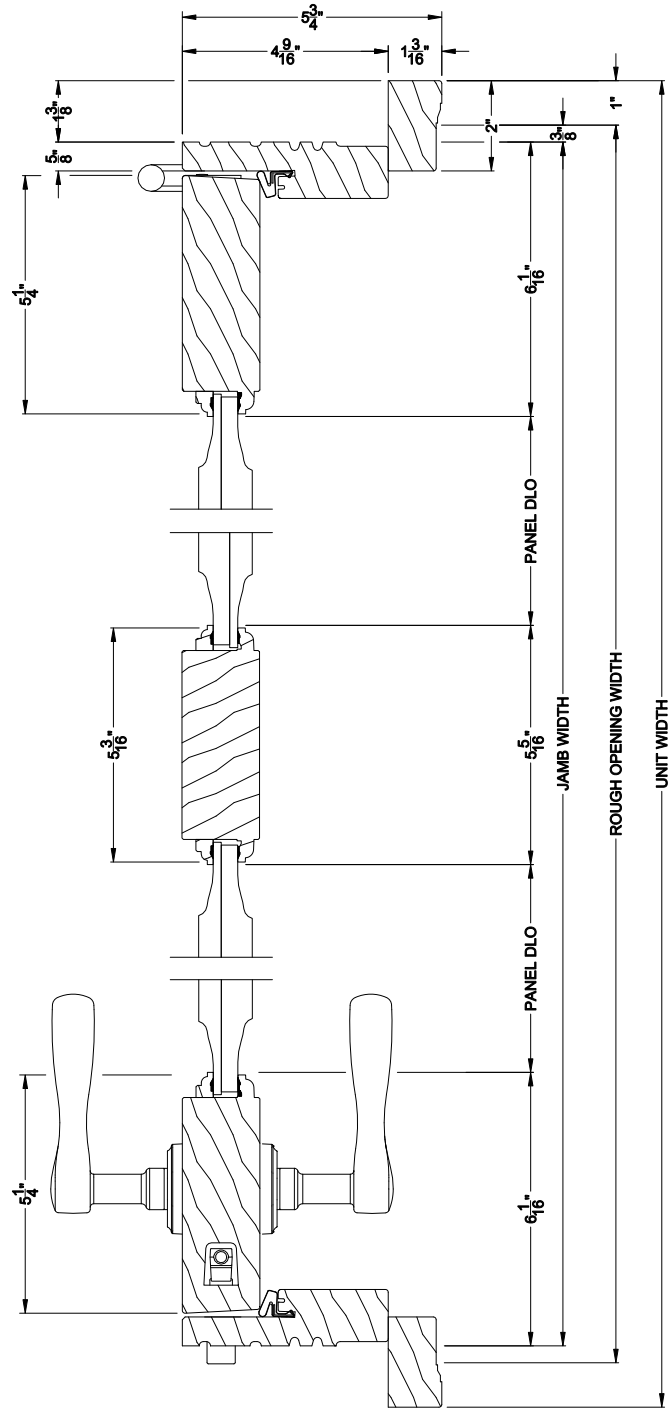

Weather Shield®

Premium Wood Series™

Side Hinged French Doors

CROSS SECTION DETAILS

PREMIUM WOOD INSWING DOOR (6510)
Vertical Section - Raised Panel

PREMIUM WOOD INSWING DOOR (6510)
Horizontal Section - Vertical Center Rail

Note: All dimensions are approximate. Weather Shield reserves the right to change specifications without notice.

Weather Shield®

Premium Wood Series™

Side Hinged French Doors

CROSS SECTION DETAILS

PREMIUM WOOD INSWING DOOR (6510)
Vertical Section - Signboard Panel

PREMIUM WOOD INSWING DOOR (6510)
Horizontal Section - Vertical Center Rail

Note: All dimensions are approximate. Weather Shield reserves the right to change specifications without notice.