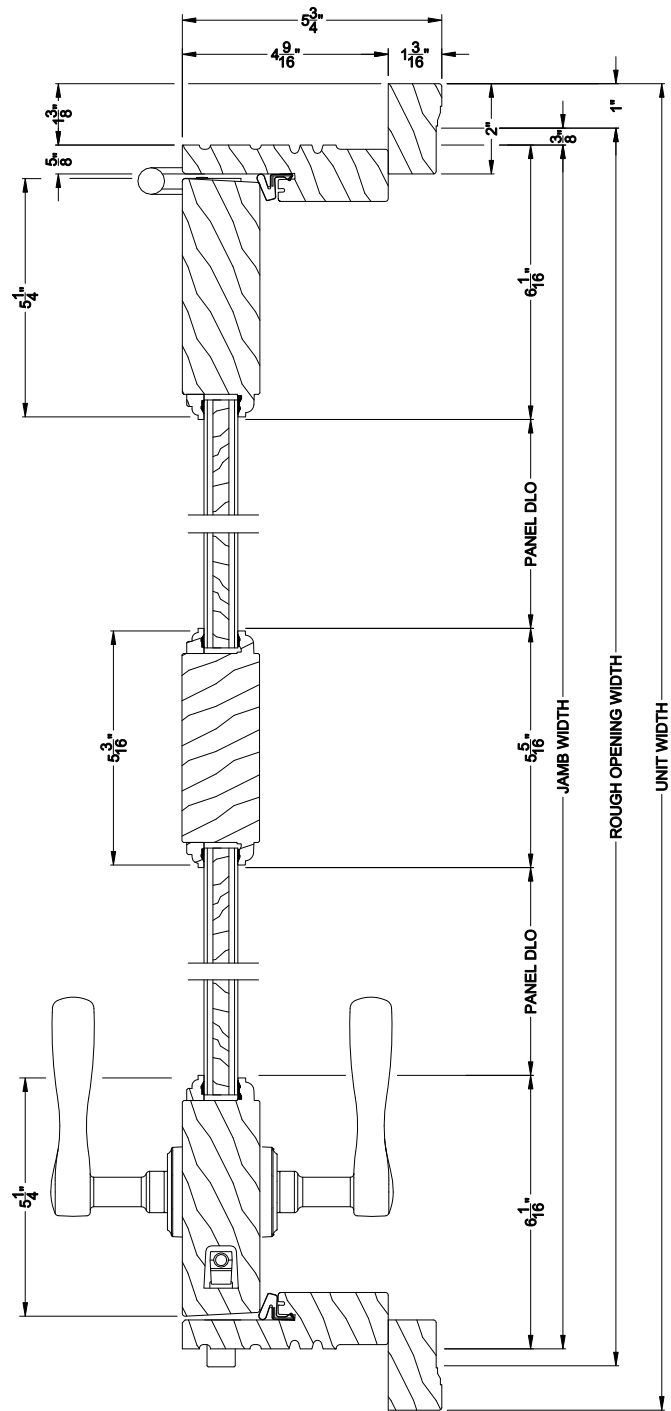

Weather Shield®

Premium Wood Series™

Side Hinged French Doors

CROSS SECTION DETAILS

PREMIUM WOOD INSWING DOOR (6510)
Vertical Section - Raised Panel

PREMIUM WOOD INSWING DOOR (6510)
Horizontal Section - Vertical Center Rail

Note: All dimensions are approximate. Weather Shield reserves the right to change specifications without notice.

Weather Shield®

Premium Wood Series™

Side Hinged French Doors

CROSS SECTION DETAILS

PREMIUM WOOD INSWING DOOR (6510)
Vertical Section - Signboard Panel

PREMIUM WOOD INSWING DOOR (6510)
Horizontal Section - Vertical Center Rail

Note: All dimensions are approximate. Weather Shield reserves the right to change specifications without notice.