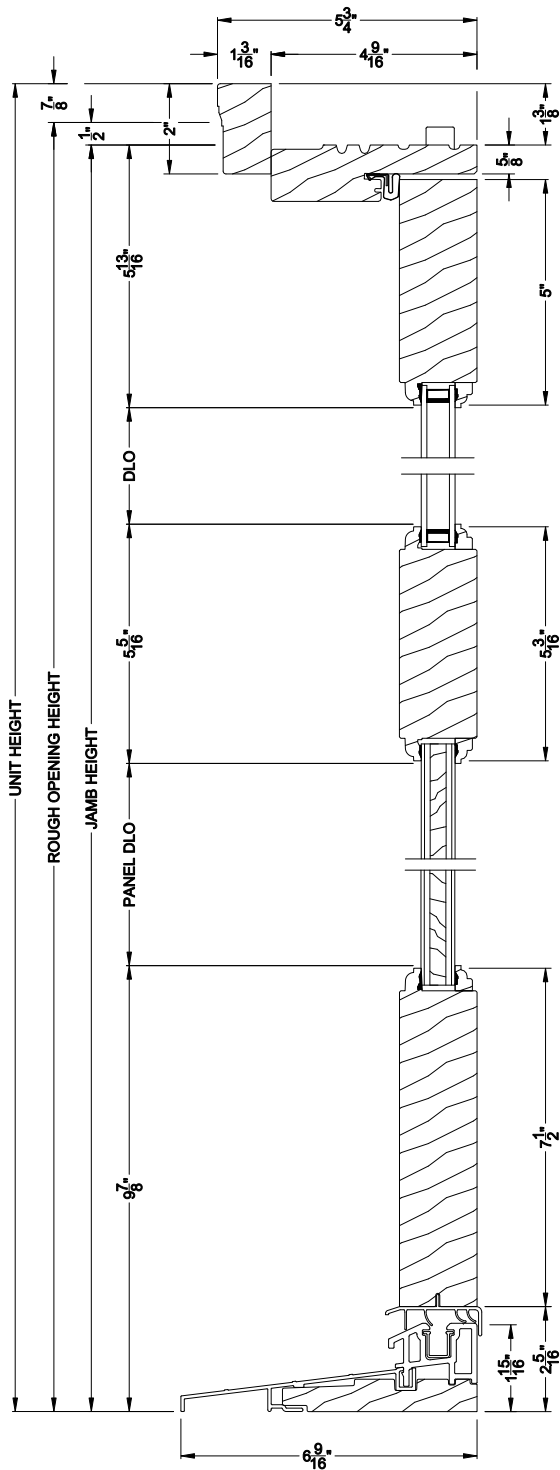

Weather Shield®

Premium Wood Series™

Side Hinged French Doors

CROSS SECTION DETAILS

PREMIUM WOOD INSWING DOOR (6510)
Vertical Section - Raised Panel

PREMIUM WOOD INSWING DOOR (6510)
Horizontal Section - Vertical Center Rail

Note: All dimensions are approximate. Weather Shield reserves the right to change specifications without notice.

Weather Shield®

Premium Wood Series™

Side Hinged French Doors

CROSS SECTION DETAILS

PREMIUM WOOD INSWING DOOR (6510)
Vertical Section - Signboard Panel

PREMIUM WOOD INSWING DOOR (6510)
Horizontal Section - Vertical Center Rail

Note: All dimensions are approximate. Weather Shield reserves the right to change specifications without notice.