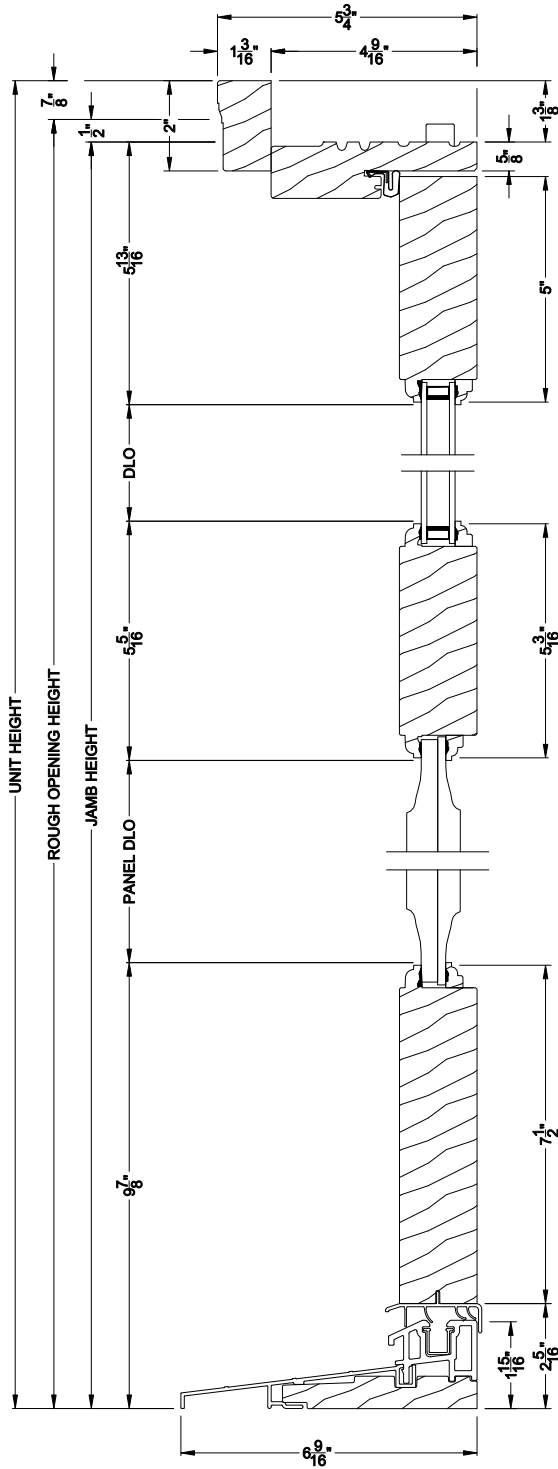

Weather Shield®

Premium Wood Series™

Side Hinged French Doors

CROSS SECTION DETAILS

PREMIUM WOOD INSWING DOOR (6510)
Vertical Section - Raised Panel

PREMIUM WOOD INSWING DOOR (6510)
Horizontal Section - Vertical Center Rail

Note: All dimensions are approximate. Weather Shield reserves the right to change specifications without notice.

Weather Shield®

Premium Wood Series™

Side Hinged French Doors

CROSS SECTION DETAILS

PREMIUM WOOD INSWING DOOR (6510)
Vertical Section - Signboard Panel

PREMIUM WOOD INSWING DOOR (6510)
Horizontal Section - Vertical Center Rail

Note: All dimensions are approximate. Weather Shield reserves the right to change specifications without notice.