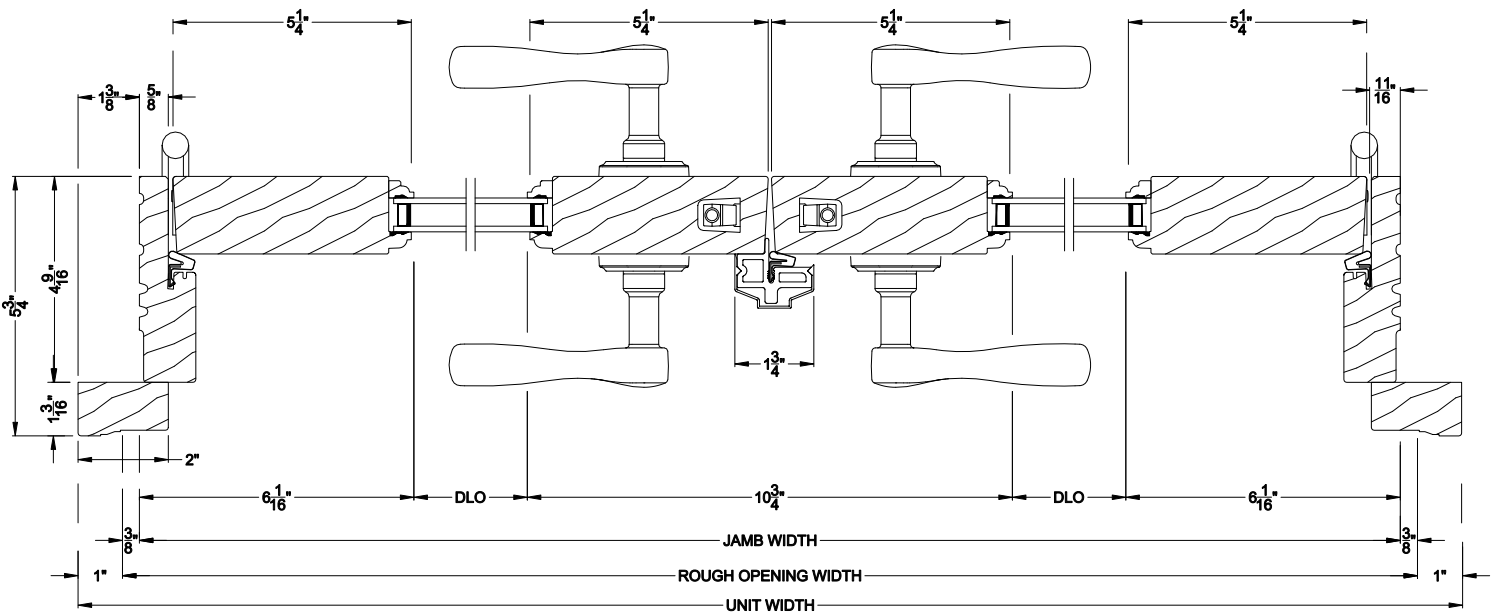

Weather Shield®

Premium Wood Series™

Side Hinged French Doors

CROSS SECTION DETAILS

PREMIUM WOOD INSWING DOOR (6510)
Vertical Section

PREMIUM WOOD INSWING DOOR (6510)
Vertical Section - ADA Sill

PREMIUM WOOD INSWING DOOR (6510)
Horizontal Section - 2 Panel Door

Note: All dimensions are approximate. Weather Shield reserves the right to change specifications without notice.

Weather Shield®

Premium Wood Series™

Side Hinged French Doors

CROSS SECTION DETAILS

PREMIUM WOOD INSWING DOOR (6510)
Vertical Section - 6 9/16" Jamb

PREMIUM WOOD INSWING DOOR (6510)
Vertical Section - ADA Sill

PREMIUM WOOD INSWING DOOR (6510)
Horizontal Section - 2 Panel Door - 6 9/16" Jamb

Note: All dimensions are approximate. Weather Shield reserves the right to change specifications without notice.

PREMIUM WOOD INSWING DOOR (6510)
Horizontal Section - 2 Panel Door

Note: All dimensions are approximate. Weather Shield reserves the right to change specifications without notice.