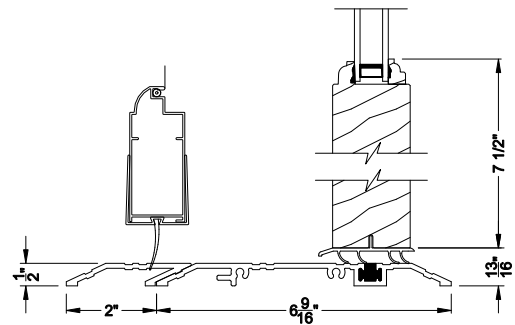

PREMIUM WOOD INSWING DOOR (6510)
Vertical Section - ADA Sill

PREMIUM WOOD INSWING DOOR (6510)
Horizontal Section - 2 Panel Door - 6 9/16" Jamb

Note: All dimensions are approximate. Weather Shield reserves the right to change specifications without notice.

Weather Shield®

Premium Wood Series™

Side Hinged French Doors

CROSS SECTION DETAILS

PREMIUM WOOD INSWING DOOR (6510)
Vertical Section
Shown with Optional Hinged Screen

*Requires ADA sill extension

PREMIUM WOOD INSWING DOOR (6510)
Vertical Section - ADA Sill
Shown with Optional Hinged Screen*

PREMIUM WOOD INSWING DOOR (6510)
Horizontal Section - 2 Panel Door

Note: All dimensions are approximate. Weather Shield reserves the right to change specifications without notice.