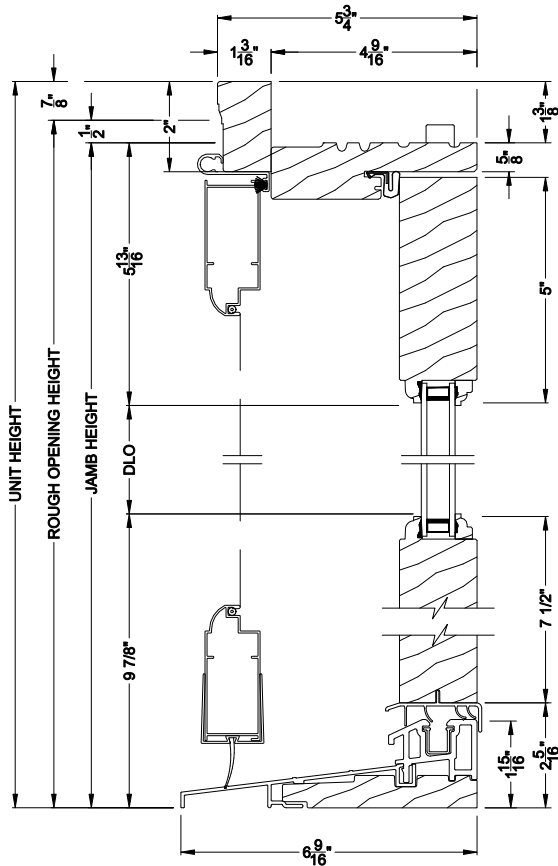

Note: All dimensions are approximate. Weather Shield reserves the right to change specifications without notice.

Weather Shield®

Premium Wood Series™

Side Hinged French Doors

CROSS SECTION DETAILS

PREMIUM WOOD INSWING DOOR (6510)
Vertical Section - 6 9/16" Jamb

PREMIUM WOOD INSWING DOOR (6510)
Vertical Section - ADA Sill

PREMIUM WOOD INSWING DOOR (6510)
Horizontal Section - 2 Panel Door - 6 9/16" Jamb

Note: All dimensions are approximate. Weather Shield reserves the right to change specifications without notice.

Weather Shield®

Premium Wood Series™

Side Hinged French Doors

CROSS SECTION DETAILS

PREMIUM WOOD INSWING DOOR (6510)
Vertical Section
Shown with Optional Hinged Screen

*Requires ADA sill extension

PREMIUM WOOD INSWING DOOR (6510)
Vertical Section - ADA Sill
Shown with Optional Hinged Screen*

PREMIUM WOOD INSWING DOOR (6510)
Horizontal Section - 2 Panel Door

Note: All dimensions are approximate. Weather Shield reserves the right to change specifications without notice.