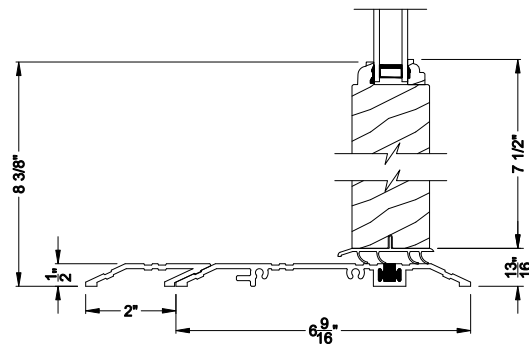

Note: All dimensions are approximate. Weather Shield reserves the right to change specifications without notice.

Weather Shield®

Premium Wood Series™

Side Hinged French Doors

CROSS SECTION DETAILS

PREMIUM WOOD INSWING DOOR (6510)
Vertical Section - 6 9/16" Jamb

PREMIUM WOOD INSWING DOOR (6510)
Vertical Section - ADA Sill

PREMIUM WOOD INSWING DOOR (6510)
Horizontal Section - 2 Panel Door - 6 9/16" Jamb

Note: All dimensions are approximate. Weather Shield reserves the right to change specifications without notice.

PREMIUM WOOD INSWING DOOR (6510)
Horizontal Section - 2 Panel Door

Note: All dimensions are approximate. Weather Shield reserves the right to change specifications without notice.