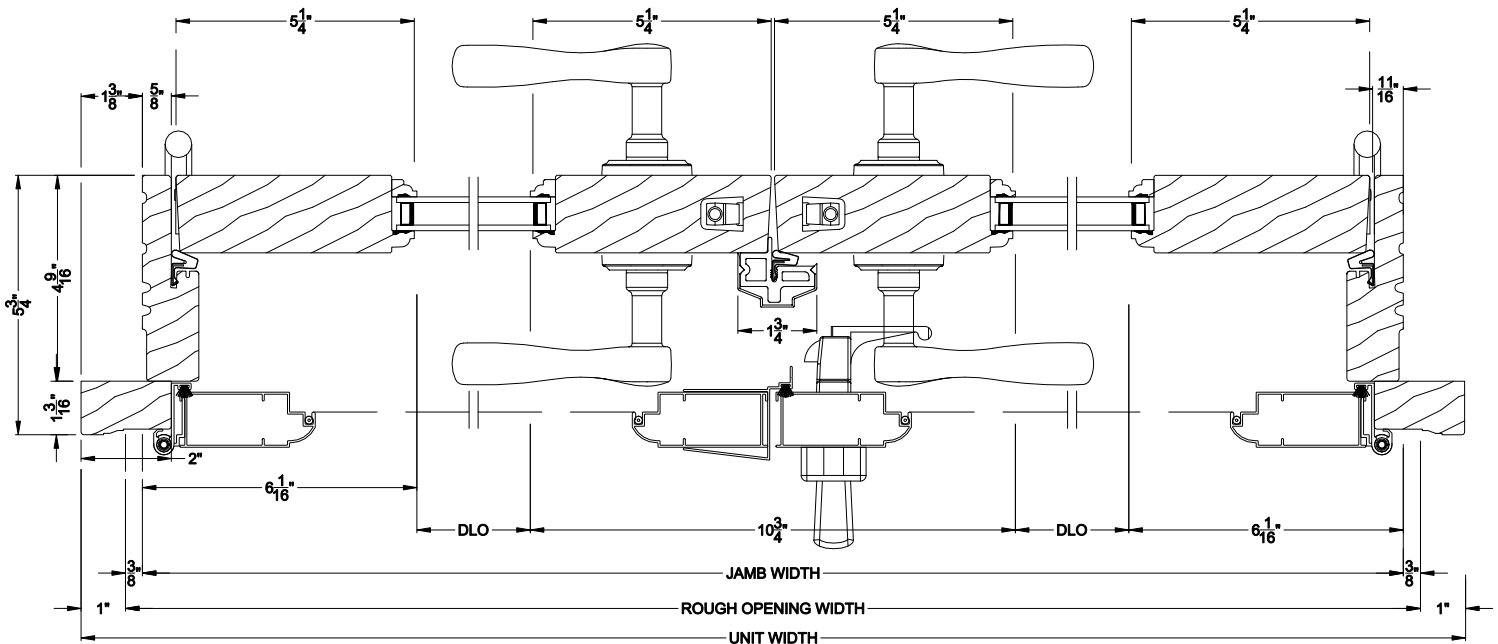

Note: All dimensions are approximate. Weather Shield reserves the right to change specifications without notice.

Weather Shield®

Premium Wood Series™

Side Hinged French Doors

CROSS SECTION DETAILS

PREMIUM WOOD INSWING DOOR (6510)
Vertical Section - 6 9/16" Jamb

PREMIUM WOOD INSWING DOOR (6510)
Vertical Section - ADA Sill

PREMIUM WOOD INSWING DOOR (6510)
Horizontal Section - 2 Panel Door - 6 9/16" Jamb

Note: All dimensions are approximate. Weather Shield reserves the right to change specifications without notice.

Weather Shield®

Premium Wood Series™

Side Hinged French Doors

CROSS SECTION DETAILS

PREMIUM WOOD INSWING DOOR (6510)
Vertical Section
Shown with Optional Hinged Screen

*Requires ADA sill extension

PREMIUM WOOD INSWING DOOR (6510)
Vertical Section - ADA Sill
Shown with Optional Hinged Screen*

PREMIUM WOOD INSWING DOOR (6510)
Horizontal Section - 2 Panel Door

Note: All dimensions are approximate. Weather Shield reserves the right to change specifications without notice.