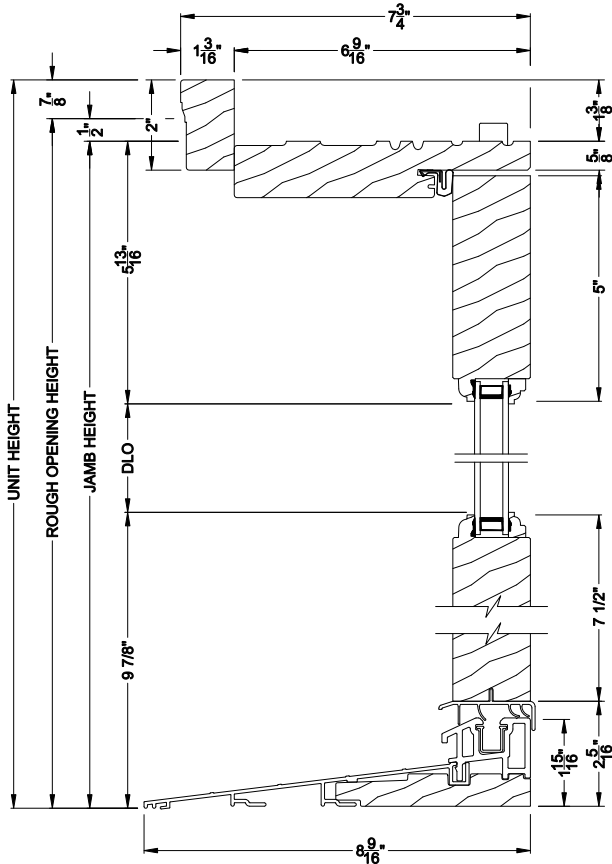

Weather Shield®

Premium Wood Series™

Side Hinged French Doors

CROSS SECTION DETAILS

PREMIUM WOOD INSWING DOOR (6510)
Vertical Section

PREMIUM WOOD INSWING DOOR (6510)
Vertical Section - ADA Sill

PREMIUM WOOD INSWING DOOR (6510)
Horizontal Section - 2 Panel Door

Note: All dimensions are approximate. Weather Shield reserves the right to change specifications without notice.

Weather Shield®

Premium Wood Series™

Side Hinged French Doors

CROSS SECTION DETAILS

PREMIUM WOOD INSWING DOOR (6510)
Vertical Section - 6 9/16" Jamb

PREMIUM WOOD INSWING DOOR (6510)
Vertical Section - ADA Sill

PREMIUM WOOD INSWING DOOR (6510)
Horizontal Section - 2 Panel Door - 6 9/16" Jamb

Note: All dimensions are approximate. Weather Shield reserves the right to change specifications without notice.

PREMIUM WOOD INSWING DOOR (6510)
Horizontal Section - 2 Panel Door

Note: All dimensions are approximate. Weather Shield reserves the right to change specifications without notice.