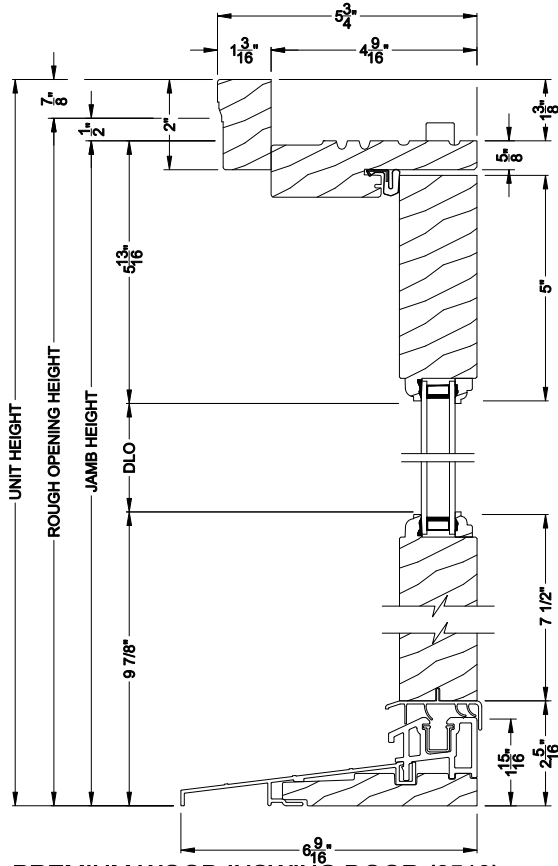

Weather Shield®

Premium Wood Series™

Side Hinged French Doors

CROSS SECTION DETAILS

PREMIUM WOOD INSWING DOOR (6510)
Vertical Section

PREMIUM WOOD INSWING DOOR (6510)
Vertical Section - ADA Sill

PREMIUM WOOD INSWING DOOR (6510)
Horizontal Section - 2 Panel Door

Note: All dimensions are approximate. Weather Shield reserves the right to change specifications without notice.

Weather Shield®

Premium Wood Series™

Side Hinged French Doors

CROSS SECTION DETAILS

PREMIUM WOOD INSWING DOOR (6510)
Vertical Section - 6 9/16" Jamb

PREMIUM WOOD INSWING DOOR (6510)
Vertical Section - ADA Sill

PREMIUM WOOD INSWING DOOR (6510)
Horizontal Section - 2 Panel Door - 6 9/16" Jamb

Note: All dimensions are approximate. Weather Shield reserves the right to change specifications without notice.

PREMIUM WOOD INSWING DOOR (6510)
Horizontal Section - 2 Panel Door

Note: All dimensions are approximate. Weather Shield reserves the right to change specifications without notice.