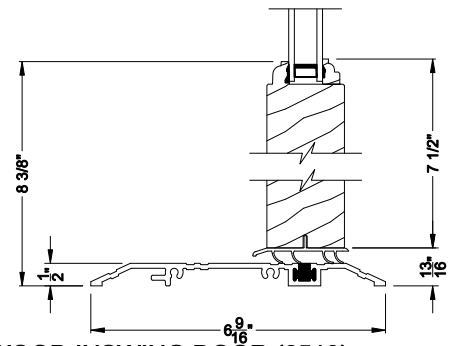

Weather Shield®

Premium Wood Series™

Side Hinged French Doors

CROSS SECTION DETAILS

PREMIUM WOOD INSWING DOOR (6510)
Vertical Section

PREMIUM WOOD INSWING DOOR (6510)
Vertical Section - ADA Sill

PREMIUM WOOD INSWING DOOR (6510)
Horizontal Section - 2 Panel Door

Note: All dimensions are approximate. Weather Shield reserves the right to change specifications without notice.

Weather Shield®

Premium Wood Series™

Side Hinged French Doors

CROSS SECTION DETAILS

PREMIUM WOOD INSWING DOOR (6510)
Vertical Section - 6 9/16" Jamb

PREMIUM WOOD INSWING DOOR (6510)
Vertical Section - ADA Sill

PREMIUM WOOD INSWING DOOR (6510)
Horizontal Section - 2 Panel Door - 6 9/16" Jamb

Note: All dimensions are approximate. Weather Shield reserves the right to change specifications without notice.

PREMIUM WOOD INSWING DOOR (6510)
Horizontal Section - 2 Panel Door

Note: All dimensions are approximate. Weather Shield reserves the right to change specifications without notice.