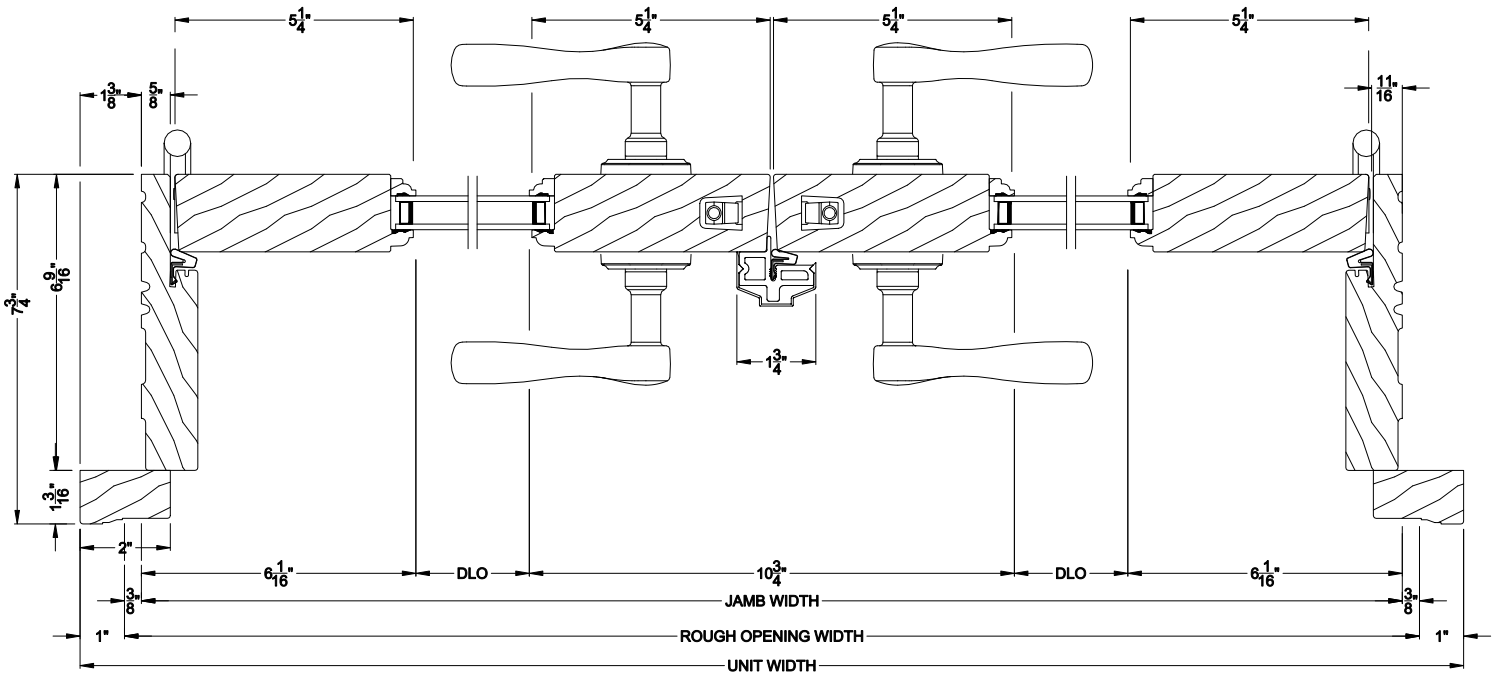

Note: All dimensions are approximate. Weather Shield reserves the right to change specifications without notice.

Weather Shield®

Premium Wood Series™

Side Hinged French Doors

CROSS SECTION DETAILS

PREMIUM WOOD INSWING DOOR (6510)
Vertical Section - 6 9/16" Jamb

PREMIUM WOOD INSWING DOOR (6510)
Vertical Section - ADA Sill

PREMIUM WOOD INSWING DOOR (6510)
Horizontal Section - 2 Panel Door - 6 9/16" Jamb

Note: All dimensions are approximate. Weather Shield reserves the right to change specifications without notice.

PREMIUM WOOD INSWING DOOR (6510)
Horizontal Section - 2 Panel Door

Note: All dimensions are approximate. Weather Shield reserves the right to change specifications without notice.