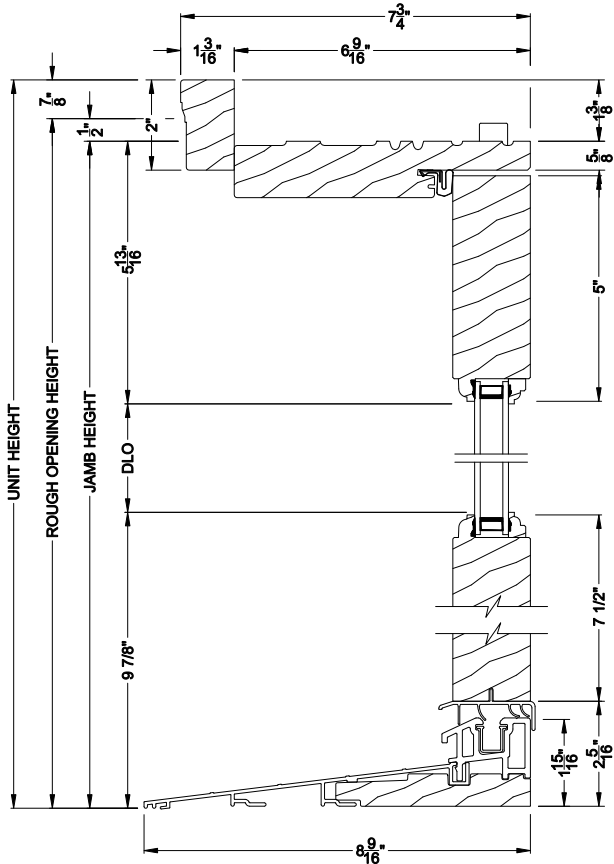

PREMIUM WOOD INSWING DOOR (6510)
Horizontal Section - 1 Panel Door

Weather Shield®

Premium Wood Series™

Side Hinged French Doors

CROSS SECTION DETAILS