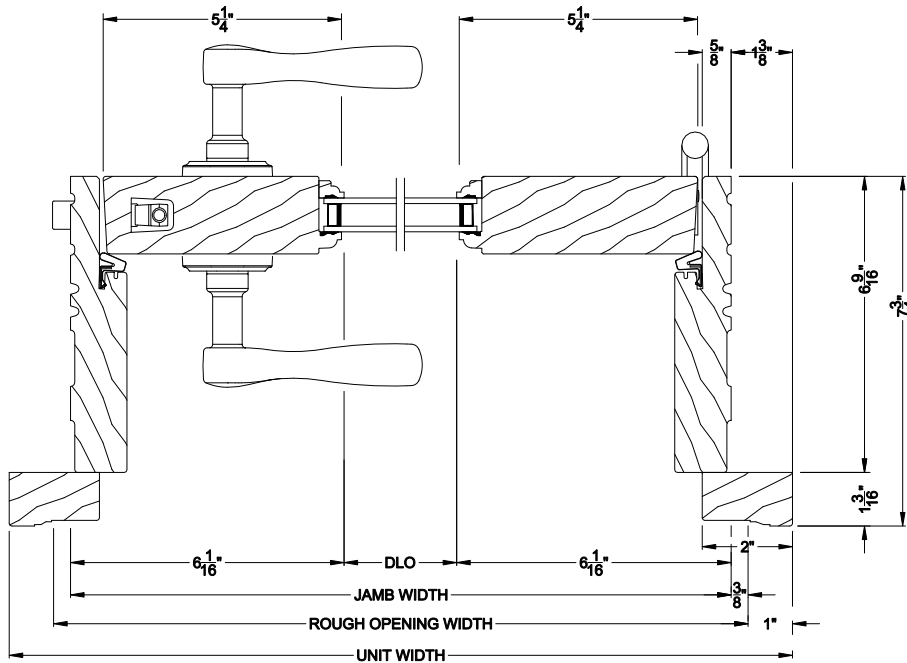

# Side Hinged French Doors

## CROSS SECTION DETAILS

**PREMIUM WOOD INSWING DOOR (6510)**  
Vertical Section - 6 9/16" Jamb

**PREMIUM WOOD INSWING DOOR (6510)**  
Vertical Section - ADA Sill

**PREMIUM WOOD INSWING DOOR (6510)**  
Horizontal Section - 1 Panel Door - 6 9/16" Jamb