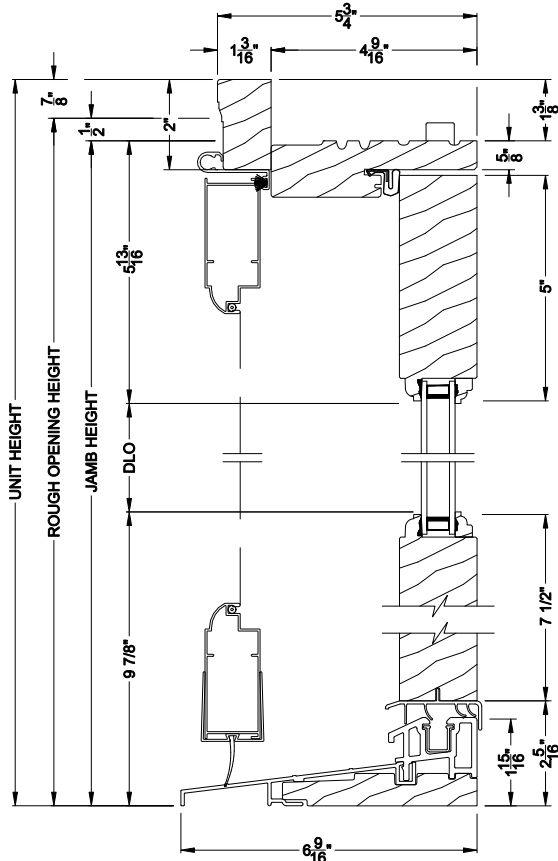

PREMIUM WOOD INSWING DOOR (6510)
Horizontal Section - 1 Panel Door - 6 9/16" Jamb

Weather Shield®

Premium Wood Series™

Side Hinged French Doors

CROSS SECTION DETAILS