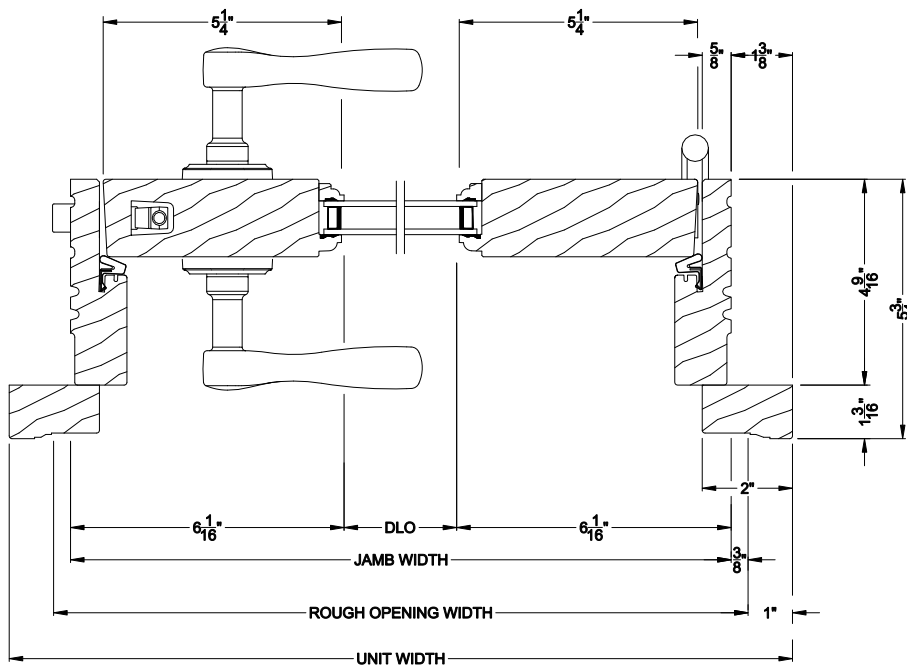

## CROSS SECTION DETAILS

**PREMIUM WOOD INSWING DOOR (6510)**  
Vertical Section

**PREMIUM WOOD INSWING DOOR (6510)**  
Vertical Section - ADA Sill

**PREMIUM WOOD INSWING DOOR (6510)**  
Horizontal Section - 1 Panel Door

Note: All dimensions are approximate. Weather Shield reserves the right to change specifications without notice.