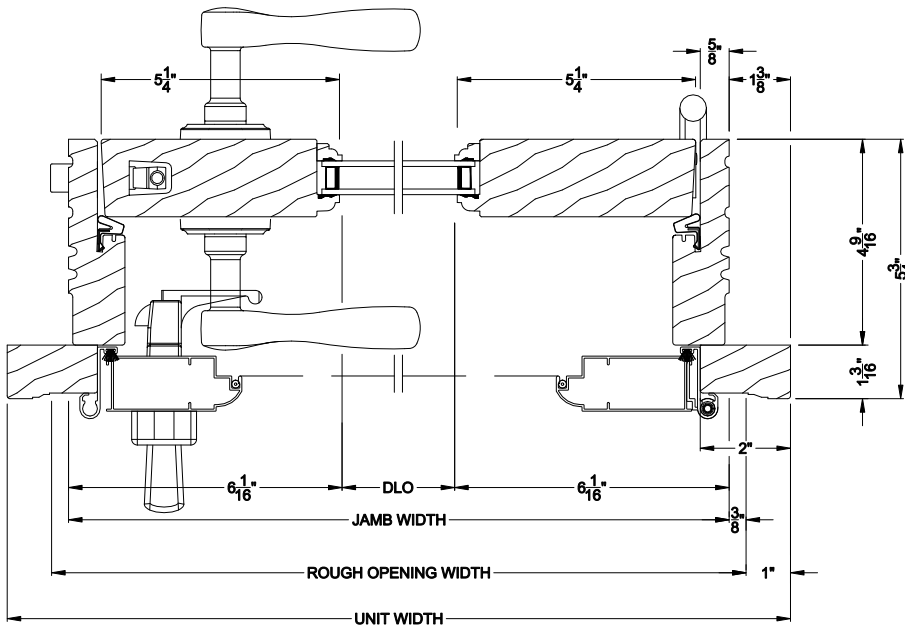

## CROSS SECTION DETAILS

**PREMIUM WOOD INSWING DOOR (6510)**  
Vertical Section  
Shown with Optional Hinged Screen

\*Requires ADA sill extension

**PREMIUM WOOD INSWING DOOR (6510)**  
Vertical Section - ADA Sill  
Shown with Optional Hinged Screen\*

**PREMIUM WOOD INSWING DOOR (6510)**  
Horizontal Section - 1 Panel Door  
Shown with Optional Hinged Screen

Note: All dimensions are approximate. Weather Shield reserves the right to change specifications without notice.