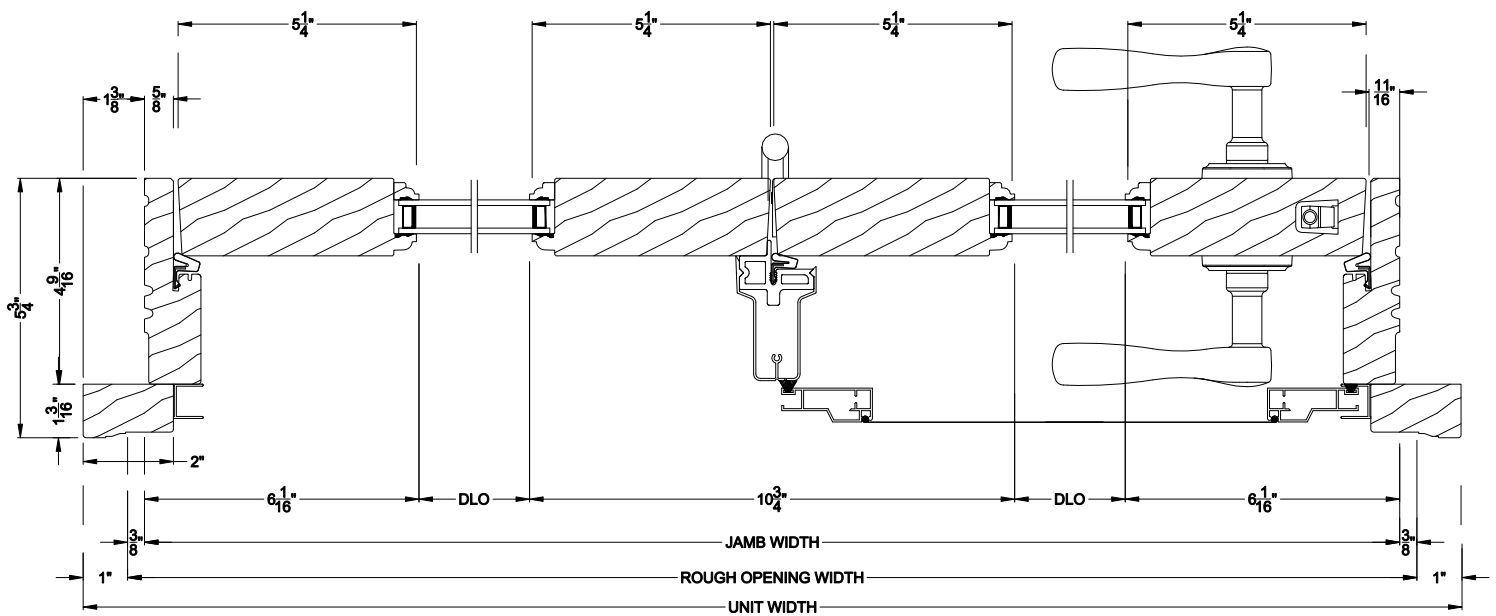

Weather Shield®

Premium Wood Series™

Side Hinged French Doors

CROSS SECTION DETAILS

PREMIUM WOOD CENTER HINGED DOOR (6510)
Vertical Section

PREMIUM WOOD CENTER HINGED DOOR (6510)
Horizontal Section - 2 Panel

Note: All dimensions are approximate. Weather Shield reserves the right to change specifications without notice.

Weather Shield®

Premium Wood Series™

Side Hinged French Doors

CROSS SECTION DETAILS

PREMIUM WOOD CENTER HINGED DOOR (6510)
Horizontal Section - 3 Panel

Note: All dimensions are approximate. Weather Shield reserves the right to change specifications without notice.