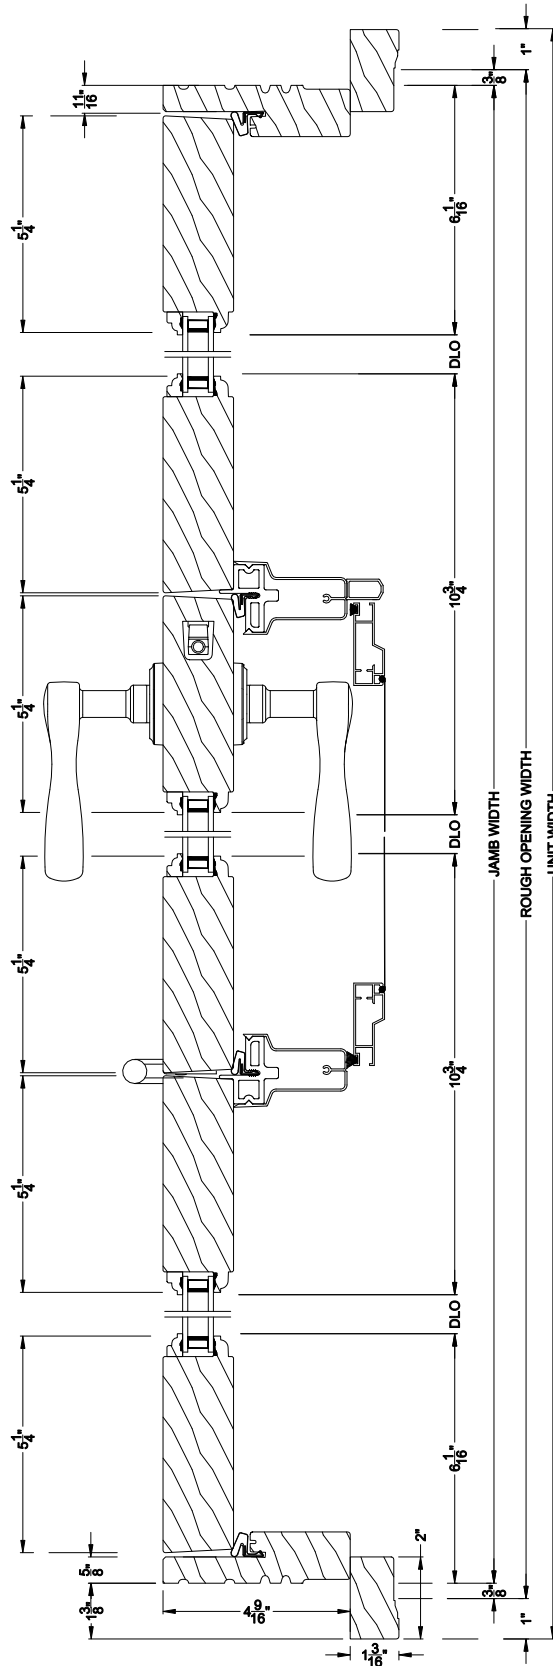

Weather Shield®

Premium Wood Series™

Side Hinged French Doors

CROSS SECTION DETAILS

PREMIUM WOOD CENTER HINGED DOOR (6510)
Vertical Section

PREMIUM WOOD CENTER HINGED DOOR (6510)
Horizontal Section - 2 Panel

Note: All dimensions are approximate. Weather Shield reserves the right to change specifications without notice.

Weather Shield®

Premium Wood Series™

Side Hinged French Doors

CROSS SECTION DETAILS

PREMIUM WOOD CENTER HINGED DOOR (6510)
Horizontal Section - 3 Panel

Note: All dimensions are approximate. Weather Shield reserves the right to change specifications without notice.