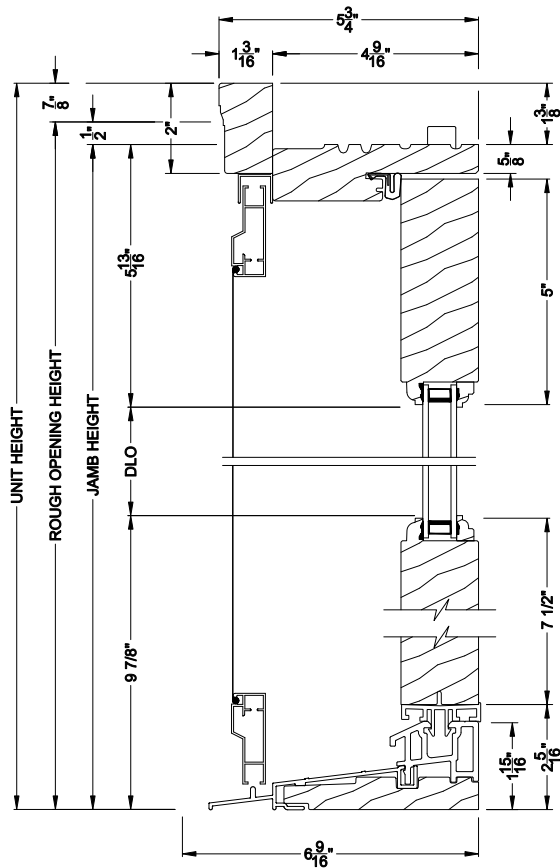

Weather Shield®

Premium Wood Series™

Side Hinged French Doors

CROSS SECTION DETAILS

PREMIUM WOOD CENTER HINGED DOOR (6510)
Vertical Section

PREMIUM WOOD CENTER HINGED DOOR (6510)
Horizontal Section - 2 Panel

Note: All dimensions are approximate. Weather Shield reserves the right to change specifications without notice.

Weather Shield®

Premium Wood Series™

Side Hinged French Doors

CROSS SECTION DETAILS

PREMIUM WOOD CENTER HINGED DOOR (6510)
Horizontal Section - 3 Panel

Note: All dimensions are approximate. Weather Shield reserves the right to change specifications without notice.