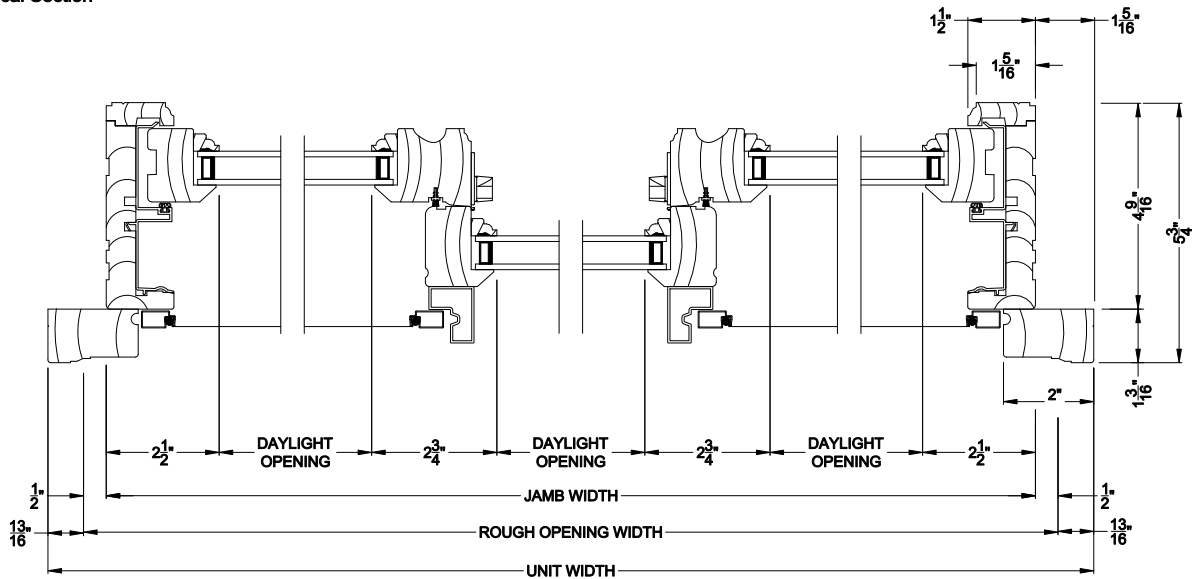

Weather Shield®

Premium Wood Series™

Slider Windows

CROSS SECTION DETAILS

PREMIUM WOOD SLIDER WINDOW (6401)
Vertical Section

PREMIUM WOOD SLIDER WINDOW (6401)
Horizontal Section - Double Slider

PREMIUM WOOD SLIDER WINDOW (6401)
Horizontal Section - Triple Slider

Note: All dimensions are approximate. Weather Shield reserves the right to change specifications without notice.

Weather Shield®

Premium Wood Series™

Slider Windows

CROSS SECTION DETAILS

PREMIUM WOOD SLIDER WINDOW (6401)
Vertical Section - 6-9/16" jamb

PREMIUM WOOD SLIDER WINDOW (6401)
Horizontal Section - Double Slider - 6-9/16" jamb

PREMIUM WOOD SLIDER WINDOW (6401)
Horizontal Section - Triple Slider - 6-9/16" jamb

Note: All dimensions are approximate. Weather Shield reserves the right to change specifications without notice.