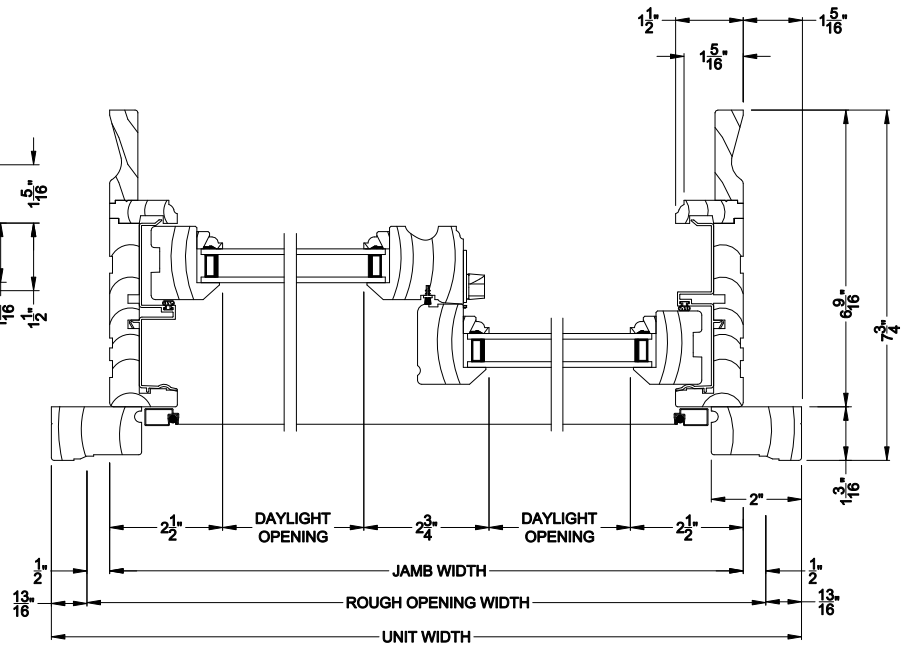

Note: All dimensions are approximate. Weather Shield reserves the right to change specifications without notice.

Weather Shield®

Premium Wood Series™

Slider Windows

CROSS SECTION DETAILS

PREMIUM WOOD SLIDER WINDOW (6401)
Vertical Section - 6-9/16" jamb

PREMIUM WOOD SLIDER WINDOW (6401)
Horizontal Section - Double Slider - 6-9/16" jamb

PREMIUM WOOD SLIDER WINDOW (6401)
Horizontal Section - Triple Slider - 6-9/16" jamb

Note: All dimensions are approximate. Weather Shield reserves the right to change specifications without notice.