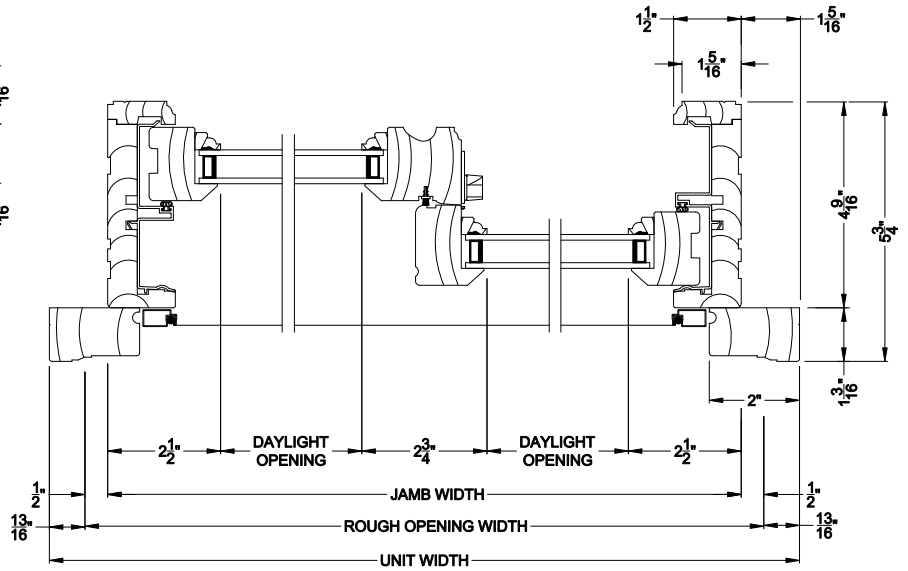

Weather Shield®

Premium Wood Series™

Slider Windows

CROSS SECTION DETAILS

PREMIUM WOOD SLIDER WINDOW (6401)
Vertical Section

PREMIUM WOOD SLIDER WINDOW (6401)
Horizontal Section - Double Slider

PREMIUM WOOD SLIDER WINDOW (6401)
Horizontal Section - Triple Slider

Note: All dimensions are approximate. Weather Shield reserves the right to change specifications without notice.

Weather Shield®

Premium Wood Series™

Slider Windows

CROSS SECTION DETAILS

PREMIUM WOOD SLIDER WINDOW (6401)
Vertical Section - 6-9/16" jamb

PREMIUM WOOD SLIDER WINDOW (6401)
Horizontal Section - Double Slider - 6-9/16" jamb

PREMIUM WOOD SLIDER WINDOW (6401)
Horizontal Section - Triple Slider - 6-9/16" jamb

Note: All dimensions are approximate. Weather Shield reserves the right to change specifications without notice.