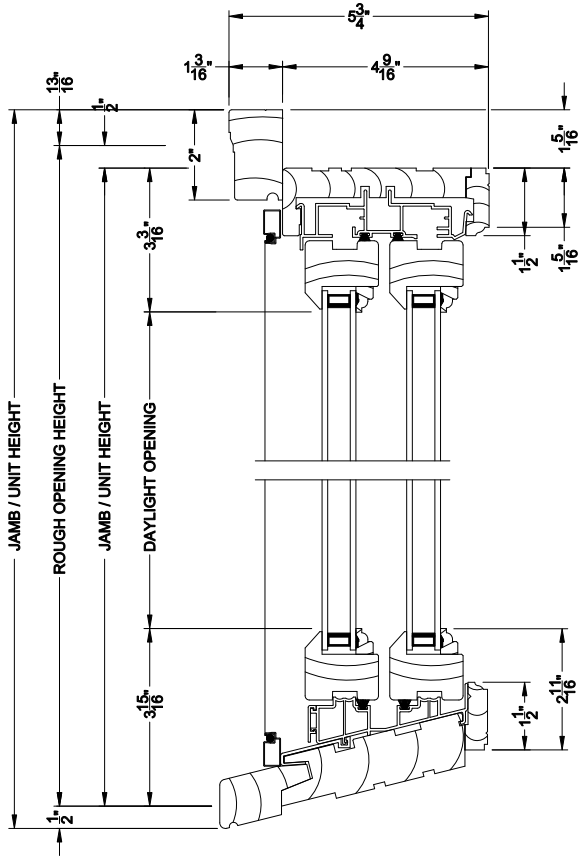

Weather Shield®

Premium Wood Series™

Slider Windows

CROSS SECTION DETAILS

PREMIUM WOOD SLIDER WINDOW (6401)
Vertical Section

PREMIUM WOOD SLIDER WINDOW (6401)
Horizontal Section - Double Slider

PREMIUM WOOD SLIDER WINDOW (6401)
Horizontal Section - Triple Slider

Note: All dimensions are approximate. Weather Shield reserves the right to change specifications without notice.

Weather Shield®

Premium Wood Series™

Slider Windows

CROSS SECTION DETAILS

PREMIUM WOOD SLIDER WINDOW (6401)
Vertical Section - 6-9/16" jamb

PREMIUM WOOD SLIDER WINDOW (6401)
Horizontal Section - Double Slider - 6-9/16" jamb

PREMIUM WOOD SLIDER WINDOW (6401)
Horizontal Section - Triple Slider - 6-9/16" jamb

Note: All dimensions are approximate. Weather Shield reserves the right to change specifications without notice.