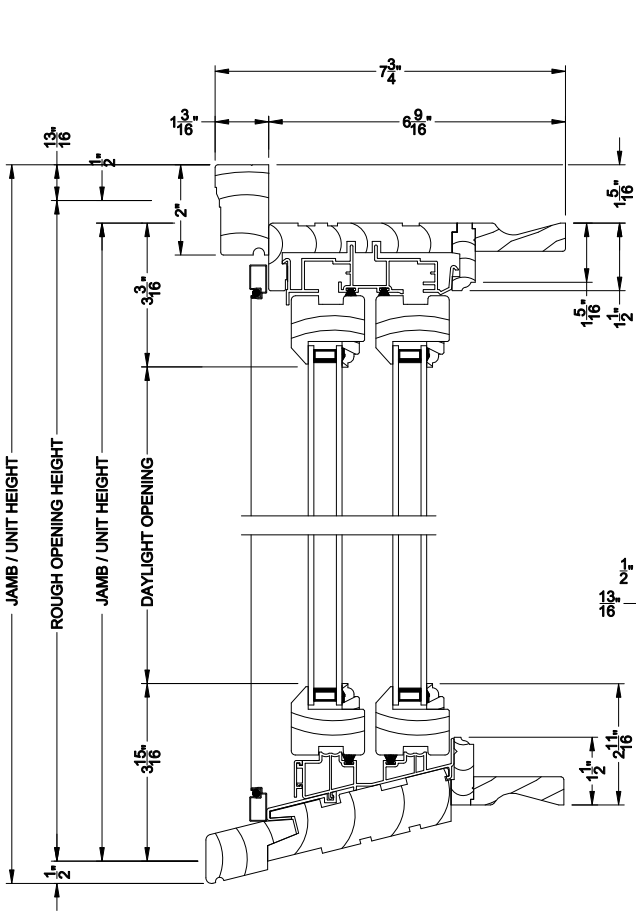

Weather Shield®

Premium Wood Series™

Slider Windows

CROSS SECTION DETAILS

PREMIUM WOOD SLIDER WINDOW (6401)
Vertical Section

PREMIUM WOOD SLIDER WINDOW (6401)
Horizontal Section - Double Slider

PREMIUM WOOD SLIDER WINDOW (6401)
Horizontal Section - Triple Slider

Note: All dimensions are approximate. Weather Shield reserves the right to change specifications without notice.

Weather Shield®

Premium Wood Series™

Slider Windows

CROSS SECTION DETAILS

PREMIUM WOOD SLIDER WINDOW (6401)
Vertical Section - 6-9/16" jamb

PREMIUM WOOD SLIDER WINDOW (6401)
Horizontal Section - Double Slider - 6-9/16" jamb

PREMIUM WOOD SLIDER WINDOW (6401)
Horizontal Section - Triple Slider - 6-9/16" jamb

Note: All dimensions are approximate. Weather Shield reserves the right to change specifications without notice.