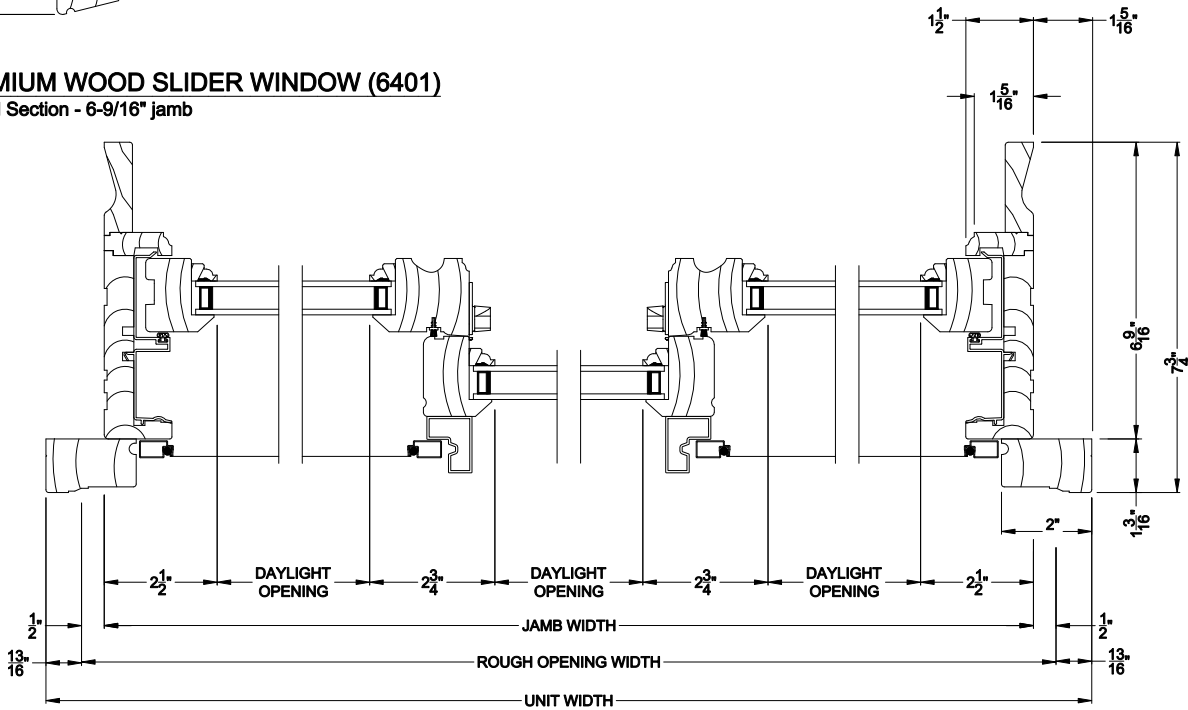

Note: All dimensions are approximate. Weather Shield reserves the right to change specifications without notice.

Weather Shield®

Premium Wood Series™

Slider Windows

CROSS SECTION DETAILS

PREMIUM WOOD SLIDER WINDOW (6401)
Vertical Section - 6-9/16" jamb

PREMIUM WOOD SLIDER WINDOW (6401)
Horizontal Section - Double Slider - 6-9/16" jamb

PREMIUM WOOD SLIDER WINDOW (6401)
Horizontal Section - Triple Slider - 6-9/16" jamb

Note: All dimensions are approximate. Weather Shield reserves the right to change specifications without notice.