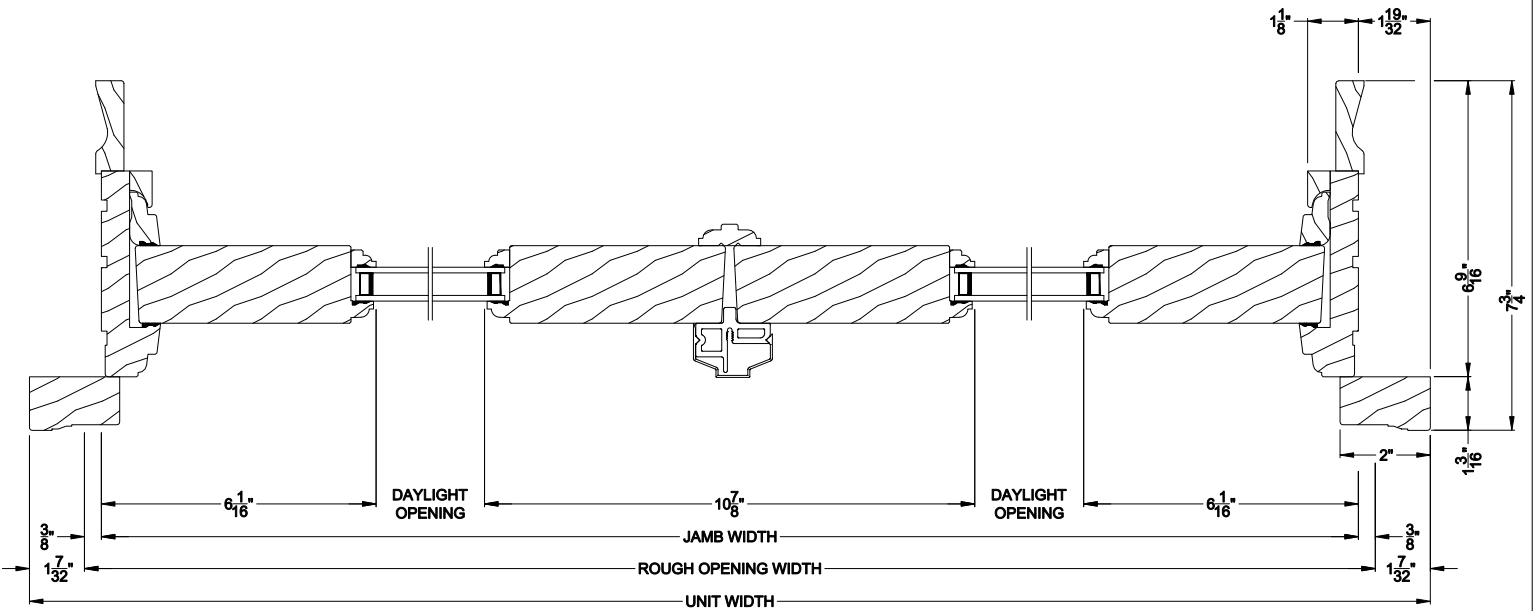

Weather Shield®

Premium Wood Series™

Hinged Door Transom

CROSS SECTION DETAILS

PREMIUM WOOD OUTSWING DOOR TRANSOM (630)
Horizontal Section - With 1 Panel

PREMIUM WOOD OUTSWING DOOR TRANSOM (630)
Vertical Section - With Panel

PREMIUM WOOD OUTSWING DOOR TRANSOM (630)
Horizontal Section - With 2 Panels

Note: All dimensions are approximate. Weather Shield reserves the right to change specifications without notice.

Weather Shield®

Premium Wood Series™

Hinged Door Transom

CROSS SECTION DETAILS

PREMIUM WOOD OUTSWING DOOR TRANSOM (630)

Vertical Section - With Panel - 6 9/16" jamb

PREMIUM WOOD OUTSWING DOOR TRANSOM (630)

Horizontal Section - With 1 Panel - 6 9/16" jamb

PREMIUM WOOD OUTSWING DOOR TRANSOM (630)

Horizontal Section - With 2 Panels - 6 9/16" jamb

Note: All dimensions are approximate. Weather Shield reserves the right to change specifications without notice.