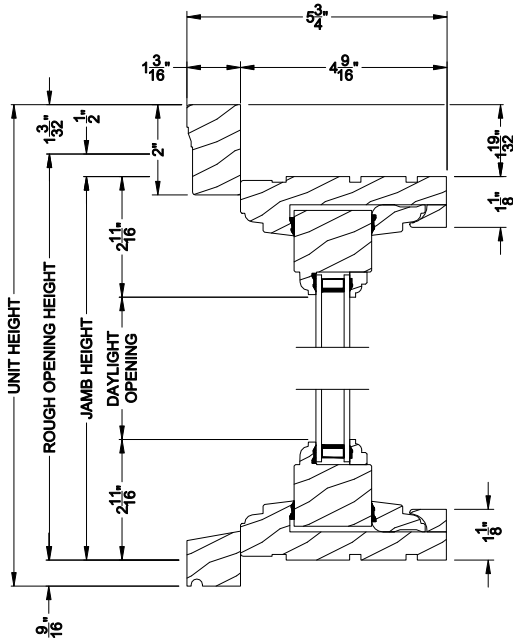

Weather Shield®

Premium Wood Series™

Hinged Door Transom

CROSS SECTION DETAILS

PREMIUM WOOD OUTSWING DOOR TRANSOM (630)
Horizontal Section - With 1 Panel

PREMIUM WOOD OUTSWING DOOR TRANSOM (630)
Vertical Section - With Panel

PREMIUM WOOD OUTSWING DOOR TRANSOM (630)
Horizontal Section - With 2 Panels

Note: All dimensions are approximate. Weather Shield reserves the right to change specifications without notice.

Weather Shield®

Premium Wood Series™

Hinged Door Transom

CROSS SECTION DETAILS

PREMIUM WOOD OUTSWING DOOR TRANSOM (630)

Vertical Section - With Panel - 6 9/16" jamb

PREMIUM WOOD OUTSWING DOOR TRANSOM (630)

Horizontal Section - With 1 Panel - 6 9/16" jamb

PREMIUM WOOD OUTSWING DOOR TRANSOM (630)

Horizontal Section - With 2 Panels - 6 9/16" jamb

Note: All dimensions are approximate. Weather Shield reserves the right to change specifications without notice.