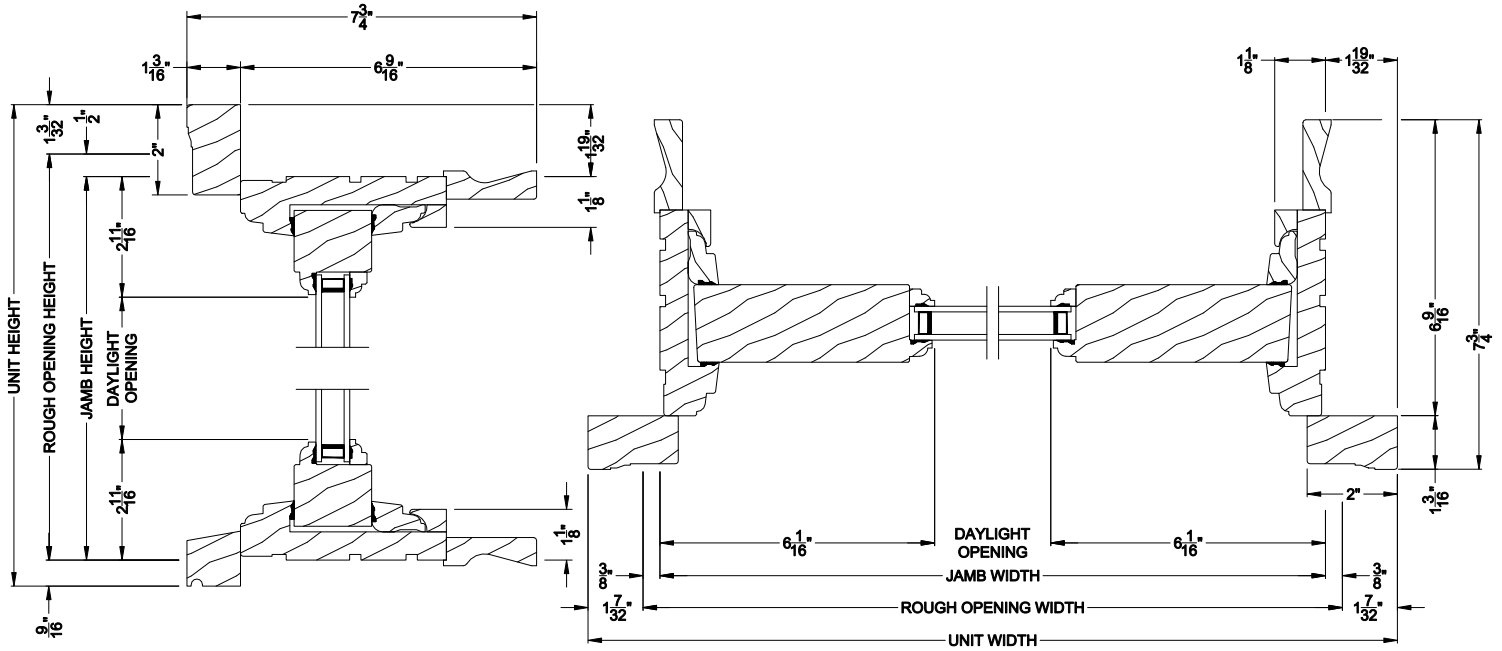

Weather Shield®

Premium Wood Series™

Hinged Door Transom

CROSS SECTION DETAILS

PREMIUM WOOD OUTSWING DOOR TRANSOM (630)
Horizontal Section - With 1 Panel

PREMIUM WOOD OUTSWING DOOR TRANSOM (630)
Vertical Section - With Panel

PREMIUM WOOD OUTSWING DOOR TRANSOM (630)
Horizontal Section - With 2 Panels

Note: All dimensions are approximate. Weather Shield reserves the right to change specifications without notice.

Weather Shield®

Premium Wood Series™

Hinged Door Transom

CROSS SECTION DETAILS

PREMIUM WOOD OUTSWING DOOR TRANSOM (630)

Vertical Section - With Panel - 6 9/16" jamb

PREMIUM WOOD OUTSWING DOOR TRANSOM (630)

Horizontal Section - With 1 Panel - 6 9/16" jamb

PREMIUM WOOD OUTSWING DOOR TRANSOM (630)

Horizontal Section - With 2 Panels - 6 9/16" jamb

Note: All dimensions are approximate. Weather Shield reserves the right to change specifications without notice.