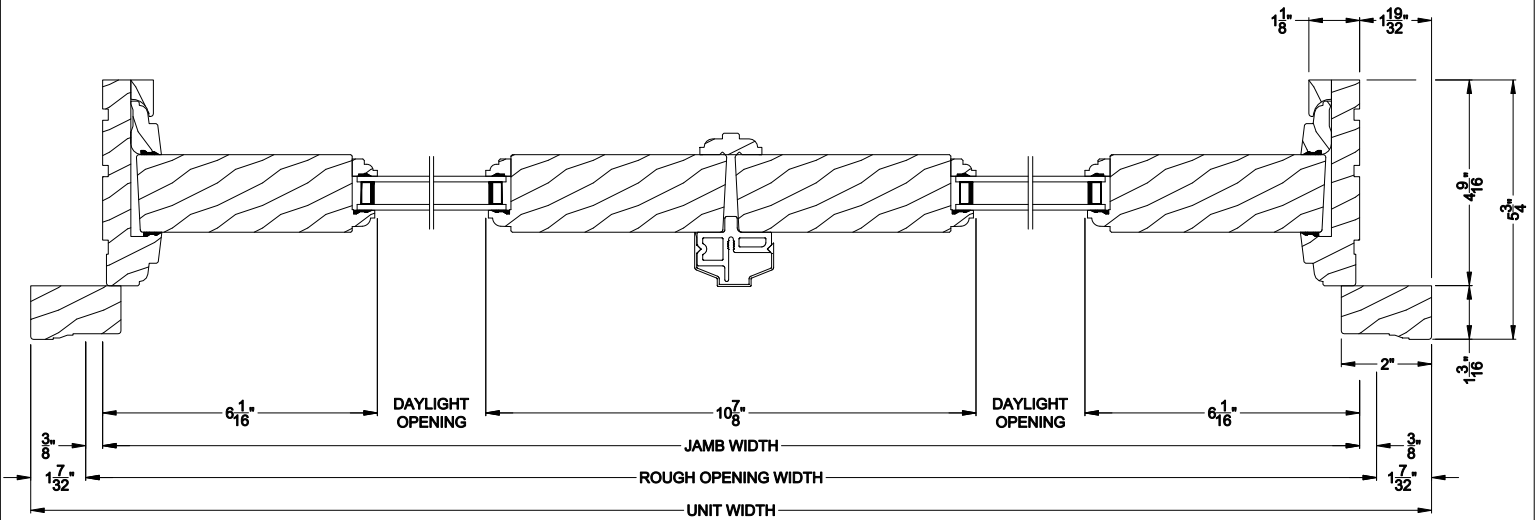

Weather Shield®

Premium Wood Series™

Hinged Door Transom

CROSS SECTION DETAILS

PREMIUM WOOD OUTSWING DOOR TRANSOM (630)
Horizontal Section - With 1 Panel

PREMIUM WOOD OUTSWING DOOR TRANSOM (630)
Vertical Section - With Panel

PREMIUM WOOD OUTSWING DOOR TRANSOM (630)
Horizontal Section - With 2 Panels

Note: All dimensions are approximate. Weather Shield reserves the right to change specifications without notice.

Weather Shield®

Premium Wood Series™

Hinged Door Transom

CROSS SECTION DETAILS

PREMIUM WOOD OUTSWING DOOR TRANSOM (630)

Vertical Section - With Panel - 6 9/16" jamb

PREMIUM WOOD OUTSWING DOOR TRANSOM (630)

Horizontal Section - With 1 Panel - 6 9/16" jamb

PREMIUM WOOD OUTSWING DOOR TRANSOM (630)

Horizontal Section - With 2 Panels - 6 9/16" jamb

Note: All dimensions are approximate. Weather Shield reserves the right to change specifications without notice.