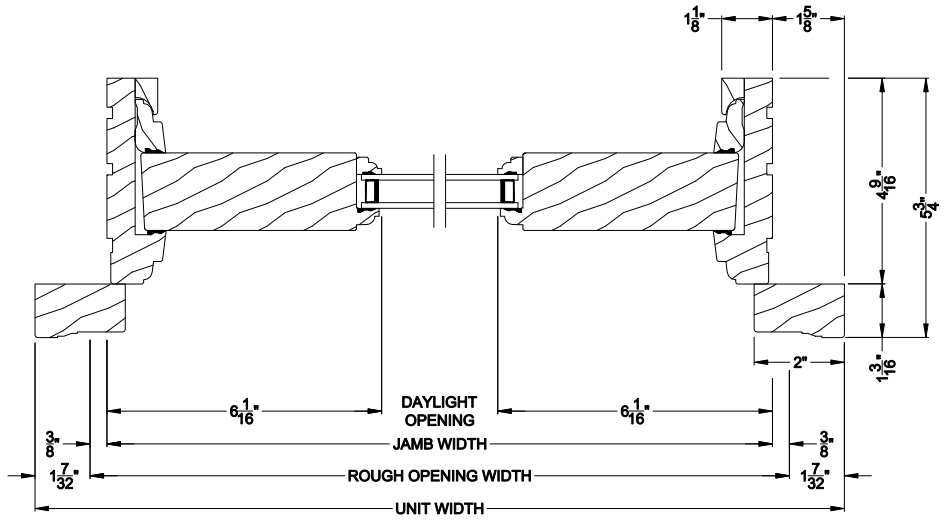

Weather Shield®

Premium Wood Series™

Hinged Door Transom

CROSS SECTION DETAILS

PREMIUM WOOD OUTSWING DOOR TRANSOM (630)
Horizontal Section - With 1 Panel

PREMIUM WOOD OUTSWING DOOR TRANSOM (630)
Vertical Section - With Panel

PREMIUM WOOD OUTSWING DOOR TRANSOM (630)
Horizontal Section - With 2 Panels

Note: All dimensions are approximate. Weather Shield reserves the right to change specifications without notice.

Weather Shield®

Premium Wood Series™

Hinged Door Transom

CROSS SECTION DETAILS

PREMIUM WOOD OUTSWING DOOR TRANSOM (630)

Vertical Section - With Panel - 6 9/16" jamb

PREMIUM WOOD OUTSWING DOOR TRANSOM (630)

Horizontal Section - With 1 Panel - 6 9/16" jamb

PREMIUM WOOD OUTSWING DOOR TRANSOM (630)

Horizontal Section - With 2 Panels - 6 9/16" jamb

Note: All dimensions are approximate. Weather Shield reserves the right to change specifications without notice.