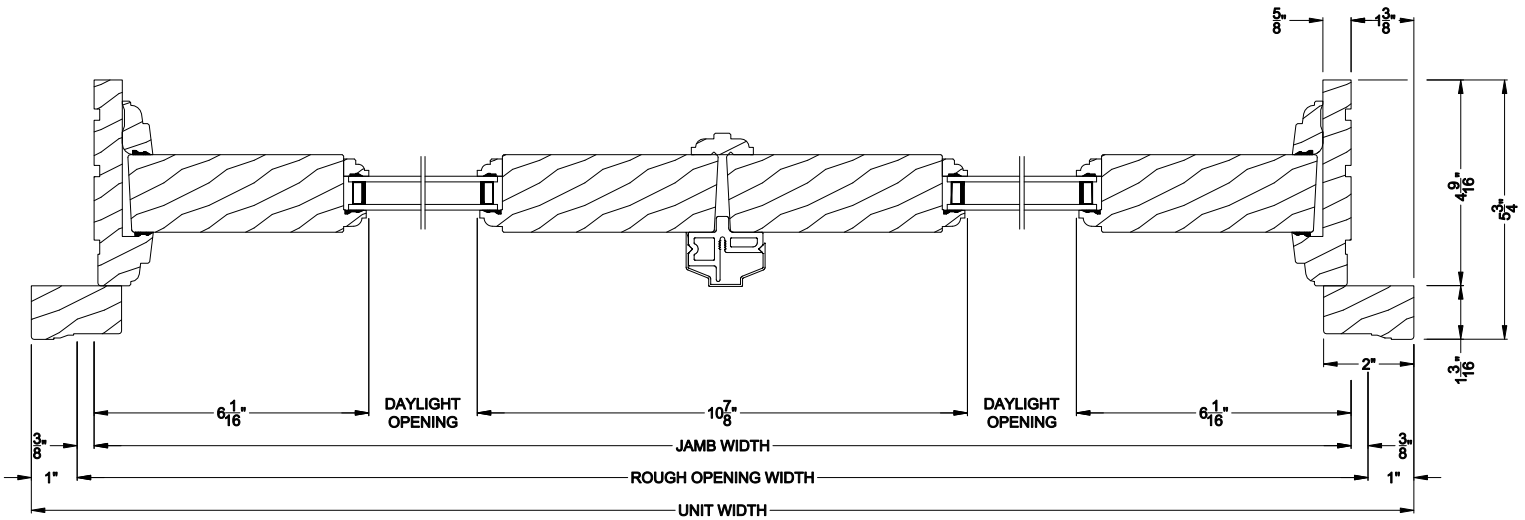

Weather Shield®

Premium Wood Series™

Hinged Door Transom

CROSS SECTION DETAILS

PREMIUM WOOD INSWING DOOR TRANSOM (630)
Horizontal Section - With 1 Panel

PREMIUM WOOD INSWING DOOR TRANSOM (630)
Vertical Section - With Panel

PREMIUM WOOD INSWING DOOR TRANSOM (630)
Horizontal Section - With 2 Panels

Note: All dimensions are approximate. Weather Shield reserves the right to change specifications without notice.

Weather Shield®

Premium Wood Series™

Hinged Door Transom

CROSS SECTION DETAILS

PREMIUM WOOD INSWING DOOR TRANSOM (630)

Vertical Section - With Panel - 6 9/16\" jamb

PREMIUM WOOD INSWING DOOR TRANSOM (630)

Horizontal Section - With 1 Panel - 6 9/16\" jamb

PREMIUM WOOD INSWING DOOR TRANSOM (630)

Horizontal Section - With 2 Panels - 6 9/16\" jamb

Note: All dimensions are approximate. Weather Shield reserves the right to change specifications without notice.