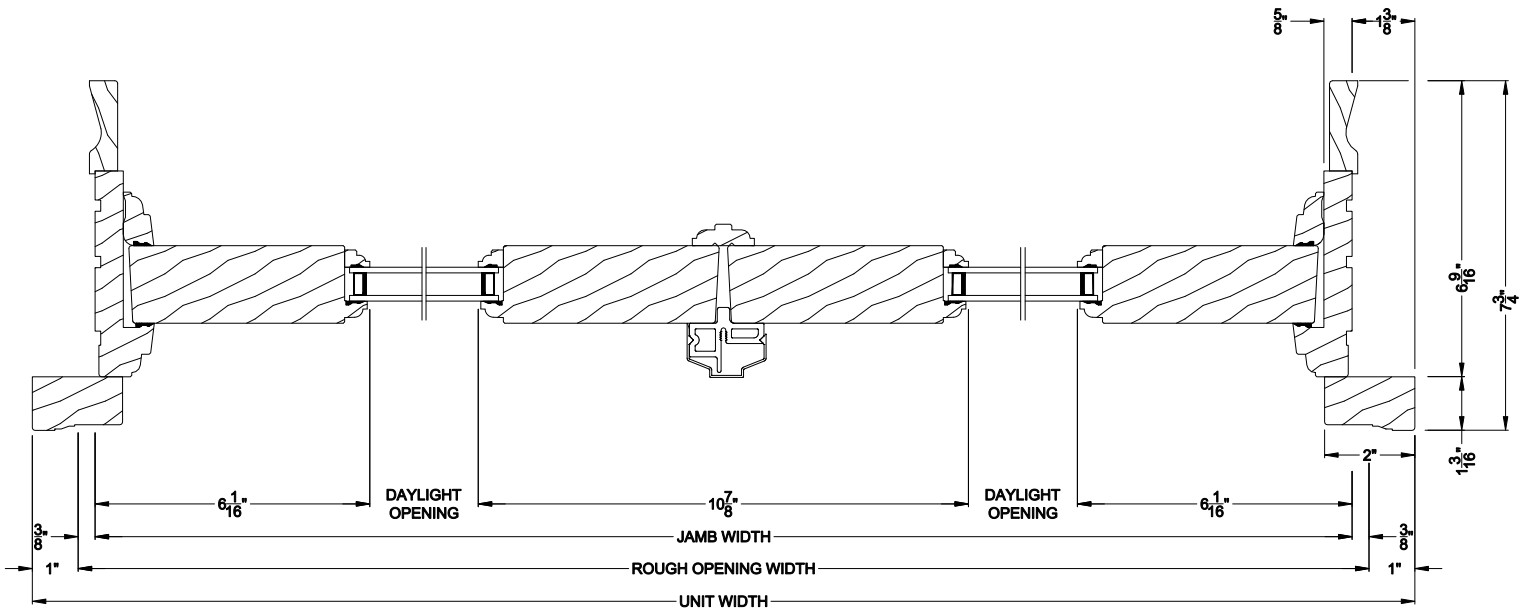

PREMIUM WOOD INSWING DOOR TRANSOM (630)
Horizontal Section - With 2 Panels

Note: All dimensions are approximate. Weather Shield reserves the right to change specifications without notice.

Weather Shield®

Premium Wood Series™

Hinged Door Transom

CROSS SECTION DETAILS

PREMIUM WOOD INSWING DOOR TRANSOM (630)

Vertical Section - With Panel - 6 9/16\" jamb

PREMIUM WOOD INSWING DOOR TRANSOM (630)

Horizontal Section - With 1 Panel - 6 9/16\" jamb

PREMIUM WOOD INSWING DOOR TRANSOM (630)

Horizontal Section - With 2 Panels - 6 9/16\" jamb

Note: All dimensions are approximate. Weather Shield reserves the right to change specifications without notice.