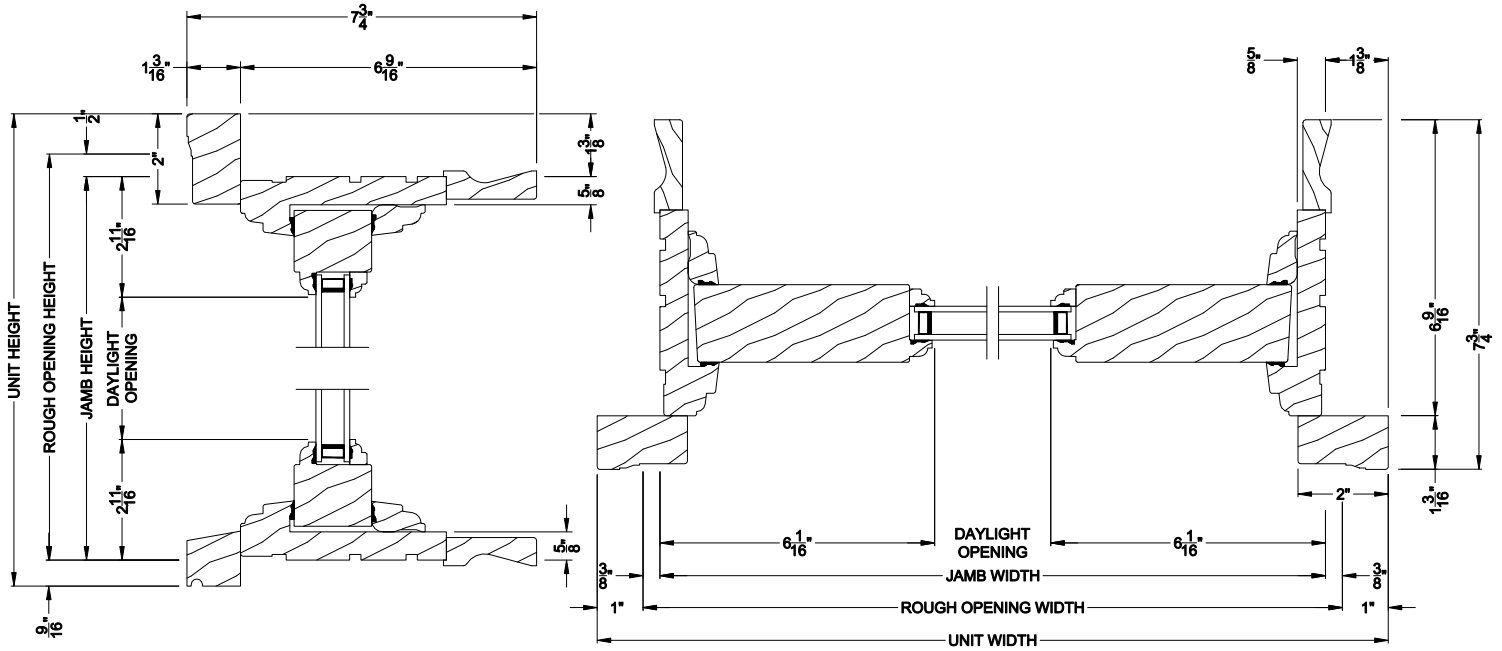

Weather Shield®

Premium Wood Series™

Hinged Door Transom

CROSS SECTION DETAILS

PREMIUM WOOD INSWING DOOR TRANSOM (630)
Horizontal Section - With 1 Panel

PREMIUM WOOD INSWING DOOR TRANSOM (630)
Vertical Section - With Panel

PREMIUM WOOD INSWING DOOR TRANSOM (630)
Horizontal Section - With 2 Panels

Note: All dimensions are approximate. Weather Shield reserves the right to change specifications without notice.

Weather Shield®

Premium Wood Series™

Hinged Door Transom

CROSS SECTION DETAILS

PREMIUM WOOD INSWING DOOR TRANSOM (630)

Vertical Section - With Panel - 6 9/16\" jamb

PREMIUM WOOD INSWING DOOR TRANSOM (630)

Horizontal Section - With 1 Panel - 6 9/16\" jamb

PREMIUM WOOD INSWING DOOR TRANSOM (630)

Horizontal Section - With 2 Panels - 6 9/16\" jamb

Note: All dimensions are approximate. Weather Shield reserves the right to change specifications without notice.