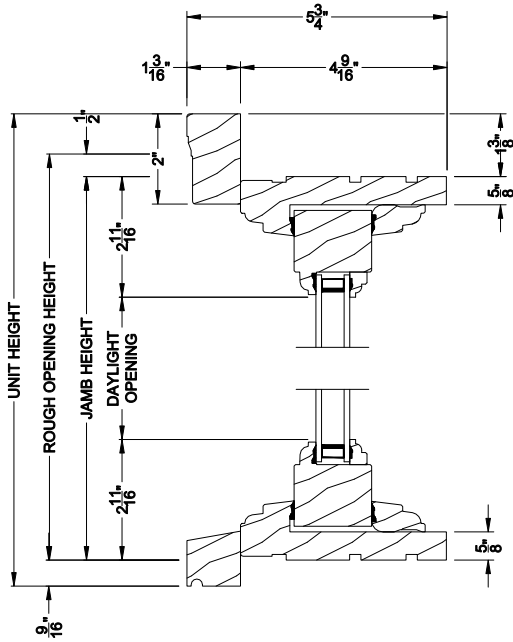

Weather Shield®

Premium Wood Series™

Hinged Door Transom

CROSS SECTION DETAILS

PREMIUM WOOD INSWING DOOR TRANSOM (630)
Horizontal Section - With 1 Panel

PREMIUM WOOD INSWING DOOR TRANSOM (630)
Vertical Section - With Panel

PREMIUM WOOD INSWING DOOR TRANSOM (630)
Horizontal Section - With 2 Panels

Note: All dimensions are approximate. Weather Shield reserves the right to change specifications without notice.

Weather Shield®

Premium Wood Series™

Hinged Door Transom

CROSS SECTION DETAILS

PREMIUM WOOD INSWING DOOR TRANSOM (630)

Vertical Section - With Panel - 6 9/16\" jamb

PREMIUM WOOD INSWING DOOR TRANSOM (630)

Horizontal Section - With 1 Panel - 6 9/16\" jamb

PREMIUM WOOD INSWING DOOR TRANSOM (630)

Horizontal Section - With 2 Panels - 6 9/16\" jamb

Note: All dimensions are approximate. Weather Shield reserves the right to change specifications without notice.