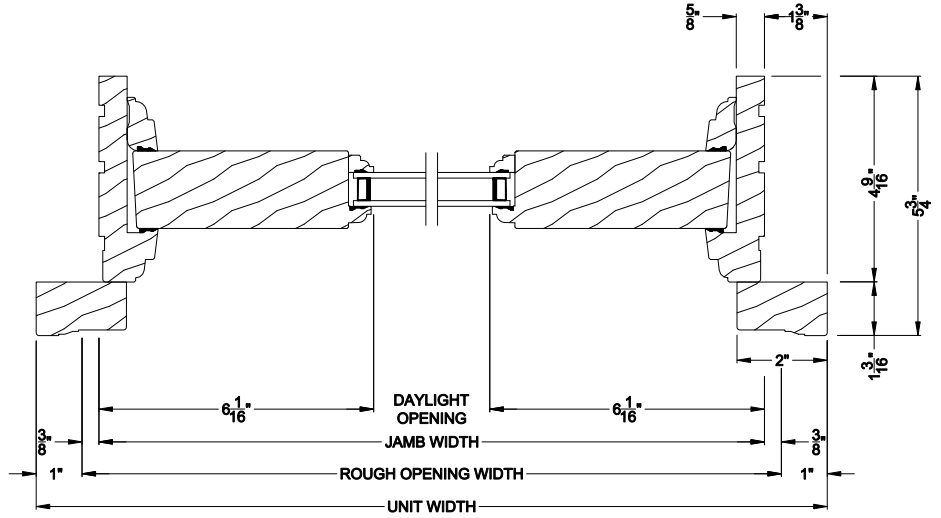

Weather Shield®

Premium Wood Series™

Hinged Door Transom

CROSS SECTION DETAILS

PREMIUM WOOD INSWING DOOR TRANSOM (630)
Horizontal Section - With 1 Panel

PREMIUM WOOD INSWING DOOR TRANSOM (630)
Vertical Section - With Panel

PREMIUM WOOD INSWING DOOR TRANSOM (630)
Horizontal Section - With 2 Panels

Note: All dimensions are approximate. Weather Shield reserves the right to change specifications without notice.

Weather Shield®

Premium Wood Series™

Hinged Door Transom

CROSS SECTION DETAILS

PREMIUM WOOD INSWING DOOR TRANSOM (630)

Vertical Section - With Panel - 6 9/16\" jamb

PREMIUM WOOD INSWING DOOR TRANSOM (630)

Horizontal Section - With 1 Panel - 6 9/16\" jamb

PREMIUM WOOD INSWING DOOR TRANSOM (630)

Horizontal Section - With 2 Panels - 6 9/16\" jamb

Note: All dimensions are approximate. Weather Shield reserves the right to change specifications without notice.