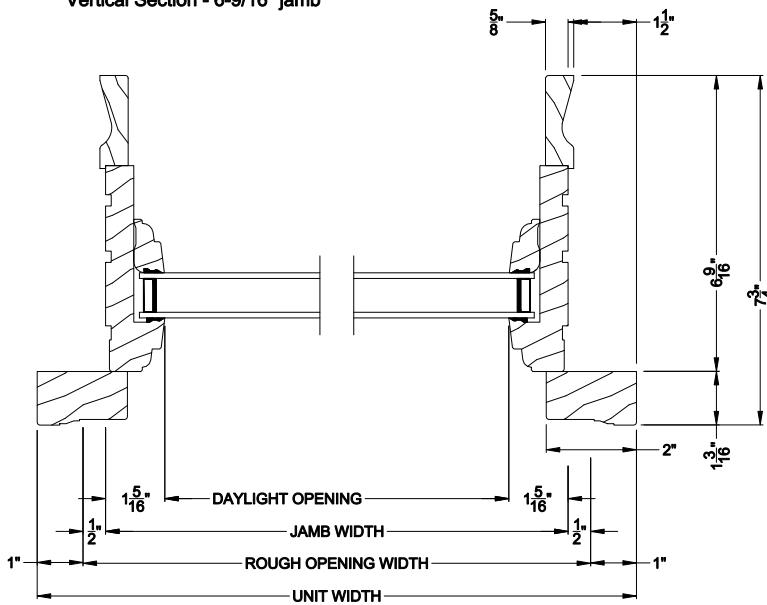

PREMIUM WOOD SPECIAL SHAPE DIRECT-SET
Vertical Mull Section

Note: All dimensions are approximate. Weather Shield reserves the right to change specifications without notice.

Weather Shield®

Premium Wood Series™

Special Shape Windows

CROSS SECTION DETAILS

PREMIUM WOOD SPECIAL SHAPE DIRECT-SET
Horizontal Stack Section

PREMIUM WOOD SPECIAL SHAPE DIRECT-SET (630)
Vertical Section - 6-9/16" jamb

PREMIUM WOOD SPECIAL SHAPE DIRECT-SET
Vertical Mull Section

PREMIUM WOOD SPECIAL SHAPE DIRECT-SET (630)
Horizontal Section - 6-9/16" jamb

Note: All dimensions are approximate. Weather Shield reserves the right to change specifications without notice.