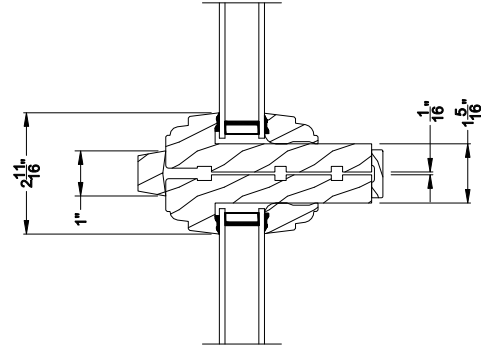

PREMIUM WOOD SPECIAL SHAPE DIRECT-SET
Vertical Mull Section

Note: All dimensions are approximate. Weather Shield reserves the right to change specifications without notice.

Weather Shield®

Premium Wood Series™

Special Shape Windows

CROSS SECTION DETAILS

PREMIUM WOOD SPECIAL SHAPE DIRECT-SET
Horizontal Stack Section

PREMIUM WOOD SPECIAL SHAPE DIRECT-SET (630)
Vertical Section - 6-9/16" jamb

PREMIUM WOOD SPECIAL SHAPE DIRECT-SET
Vertical Mull Section

PREMIUM WOOD SPECIAL SHAPE DIRECT-SET (630)
Horizontal Section - 6-9/16" jamb

Note: All dimensions are approximate. Weather Shield reserves the right to change specifications without notice.