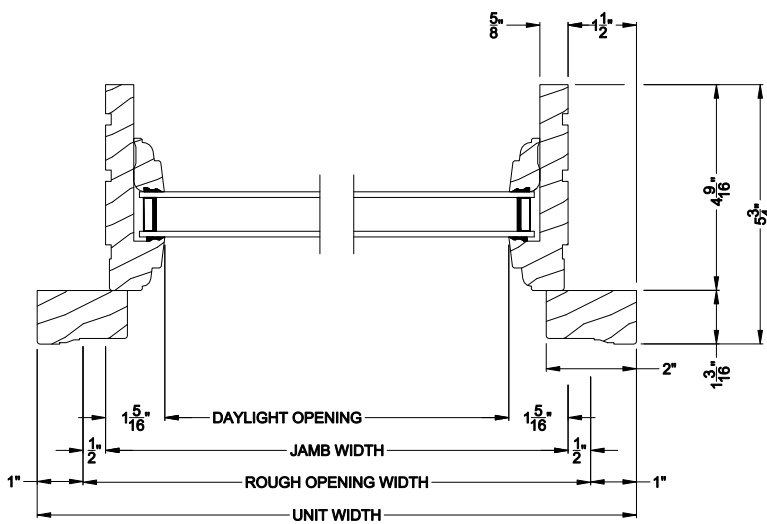

Weather Shield®

Premium Wood Series™

Special Shape Windows

CROSS SECTION DETAILS

PREMIUM WOOD SPECIAL SHAPE DIRECT-SET (630)
Vertical Section

PREMIUM WOOD SPECIAL SHAPE DIRECT-SET
Horizontal Stack Section

PREMIUM WOOD SPECIAL SHAPE DIRECT-SET (630)
Horizontal Section

PREMIUM WOOD SPECIAL SHAPE DIRECT-SET
Vertical Mull Section

Note: All dimensions are approximate. Weather Shield reserves the right to change specifications without notice.

Weather Shield®

Premium Wood Series™

Special Shape Windows

CROSS SECTION DETAILS

PREMIUM WOOD SPECIAL SHAPE DIRECT-SET
Horizontal Stack Section

PREMIUM WOOD SPECIAL SHAPE DIRECT-SET (630)
Vertical Section - 6-9/16" jamb

PREMIUM WOOD SPECIAL SHAPE DIRECT-SET
Vertical Mull Section

PREMIUM WOOD SPECIAL SHAPE DIRECT-SET (630)
Horizontal Section - 6-9/16" jamb

Note: All dimensions are approximate. Weather Shield reserves the right to change specifications without notice.