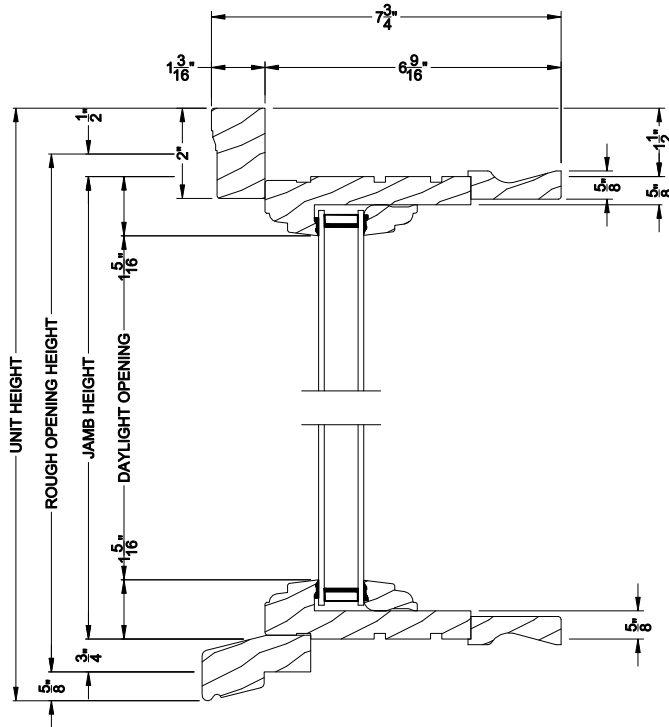

PREMIUM WOOD SPECIAL SHAPE DIRECT-SET
Vertical Mull Section

Note: All dimensions are approximate. Weather Shield reserves the right to change specifications without notice.

Weather Shield®

Premium Wood Series™

Special Shape Windows

CROSS SECTION DETAILS

PREMIUM WOOD SPECIAL SHAPE DIRECT-SET
Horizontal Stack Section

PREMIUM WOOD SPECIAL SHAPE DIRECT-SET (630)
Vertical Section - 6-9/16" jamb

PREMIUM WOOD SPECIAL SHAPE DIRECT-SET
Vertical Mull Section

PREMIUM WOOD SPECIAL SHAPE DIRECT-SET (630)
Horizontal Section - 6-9/16" jamb

Note: All dimensions are approximate. Weather Shield reserves the right to change specifications without notice.