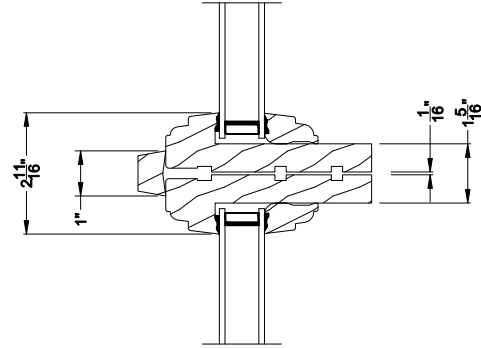

Weather Shield®

Premium Wood Series™

Special Shape Windows

CROSS SECTION DETAILS

PREMIUM WOOD SPECIAL SHAPE DIRECT-SET (630)
Vertical Section

PREMIUM WOOD SPECIAL SHAPE DIRECT-SET
Horizontal Stack Section

PREMIUM WOOD SPECIAL SHAPE DIRECT-SET (630)
Horizontal Section

PREMIUM WOOD SPECIAL SHAPE DIRECT-SET
Vertical Mull Section

Note: All dimensions are approximate. Weather Shield reserves the right to change specifications without notice.

Weather Shield®

Premium Wood Series™

Special Shape Windows

CROSS SECTION DETAILS

PREMIUM WOOD SPECIAL SHAPE DIRECT-SET
Horizontal Stack Section

PREMIUM WOOD SPECIAL SHAPE DIRECT-SET (630)
Vertical Section - 6-9/16" jamb

PREMIUM WOOD SPECIAL SHAPE DIRECT-SET
Vertical Mull Section

PREMIUM WOOD SPECIAL SHAPE DIRECT-SET (630)
Horizontal Section - 6-9/16" jamb

Note: All dimensions are approximate. Weather Shield reserves the right to change specifications without notice.