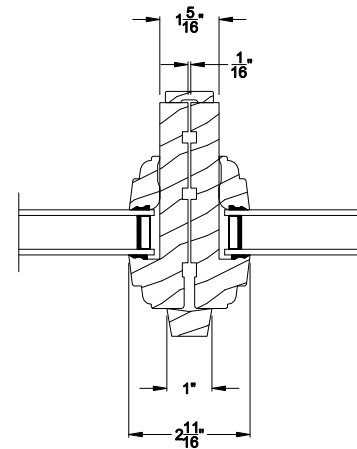

PREMIUM WOOD SPECIAL SHAPE DIRECT-SET
Vertical Mull Section

Note: All dimensions are approximate. Weather Shield reserves the right to change specifications without notice.

Weather Shield®

Premium Wood Series™

Special Shape Windows

CROSS SECTION DETAILS

PREMIUM WOOD SPECIAL SHAPE DIRECT-SET
Horizontal Stack Section

PREMIUM WOOD SPECIAL SHAPE DIRECT-SET (630)
Vertical Section - 6-9/16" jamb

PREMIUM WOOD SPECIAL SHAPE DIRECT-SET
Vertical Mull Section

PREMIUM WOOD SPECIAL SHAPE DIRECT-SET (630)
Horizontal Section - 6-9/16" jamb

Note: All dimensions are approximate. Weather Shield reserves the right to change specifications without notice.