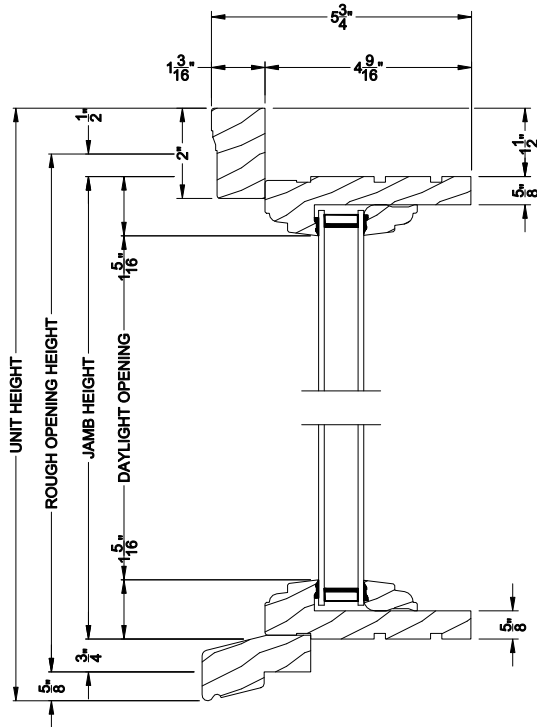

Weather Shield®

Premium Wood Series™

Special Shape Windows

CROSS SECTION DETAILS

PREMIUM WOOD SPECIAL SHAPE DIRECT-SET (630)
Vertical Section

PREMIUM WOOD SPECIAL SHAPE DIRECT-SET
Horizontal Stack Section

PREMIUM WOOD SPECIAL SHAPE DIRECT-SET (630)
Horizontal Section

PREMIUM WOOD SPECIAL SHAPE DIRECT-SET
Vertical Mull Section

Note: All dimensions are approximate. Weather Shield reserves the right to change specifications without notice.

Weather Shield®

Premium Wood Series™

Special Shape Windows

CROSS SECTION DETAILS

PREMIUM WOOD SPECIAL SHAPE DIRECT-SET
Horizontal Stack Section

PREMIUM WOOD SPECIAL SHAPE DIRECT-SET (630)
Vertical Section - 6-9/16" jamb

PREMIUM WOOD SPECIAL SHAPE DIRECT-SET
Vertical Mull Section

PREMIUM WOOD SPECIAL SHAPE DIRECT-SET (630)
Horizontal Section - 6-9/16" jamb

Note: All dimensions are approximate. Weather Shield reserves the right to change specifications without notice.