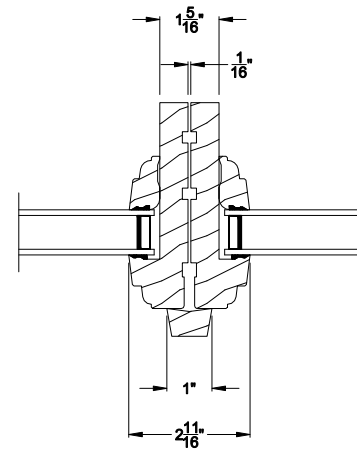

Weather Shield®

Premium Wood Series™

Special Shape Windows

CROSS SECTION DETAILS

PREMIUM WOOD SPECIAL SHAPE DIRECT-SET (630)
Vertical Section

PREMIUM WOOD SPECIAL SHAPE DIRECT-SET
Horizontal Stack Section

PREMIUM WOOD SPECIAL SHAPE DIRECT-SET (630)
Horizontal Section

PREMIUM WOOD SPECIAL SHAPE DIRECT-SET
Vertical Mull Section

Note: All dimensions are approximate. Weather Shield reserves the right to change specifications without notice.

Weather Shield®

Premium Wood Series™

Special Shape Windows

CROSS SECTION DETAILS

PREMIUM WOOD SPECIAL SHAPE DIRECT-SET
Horizontal Stack Section

PREMIUM WOOD SPECIAL SHAPE DIRECT-SET (630)
Vertical Section - 6-9/16" jamb

PREMIUM WOOD SPECIAL SHAPE DIRECT-SET
Vertical Mull Section

PREMIUM WOOD SPECIAL SHAPE DIRECT-SET (630)
Horizontal Section - 6-9/16" jamb

Note: All dimensions are approximate. Weather Shield reserves the right to change specifications without notice.